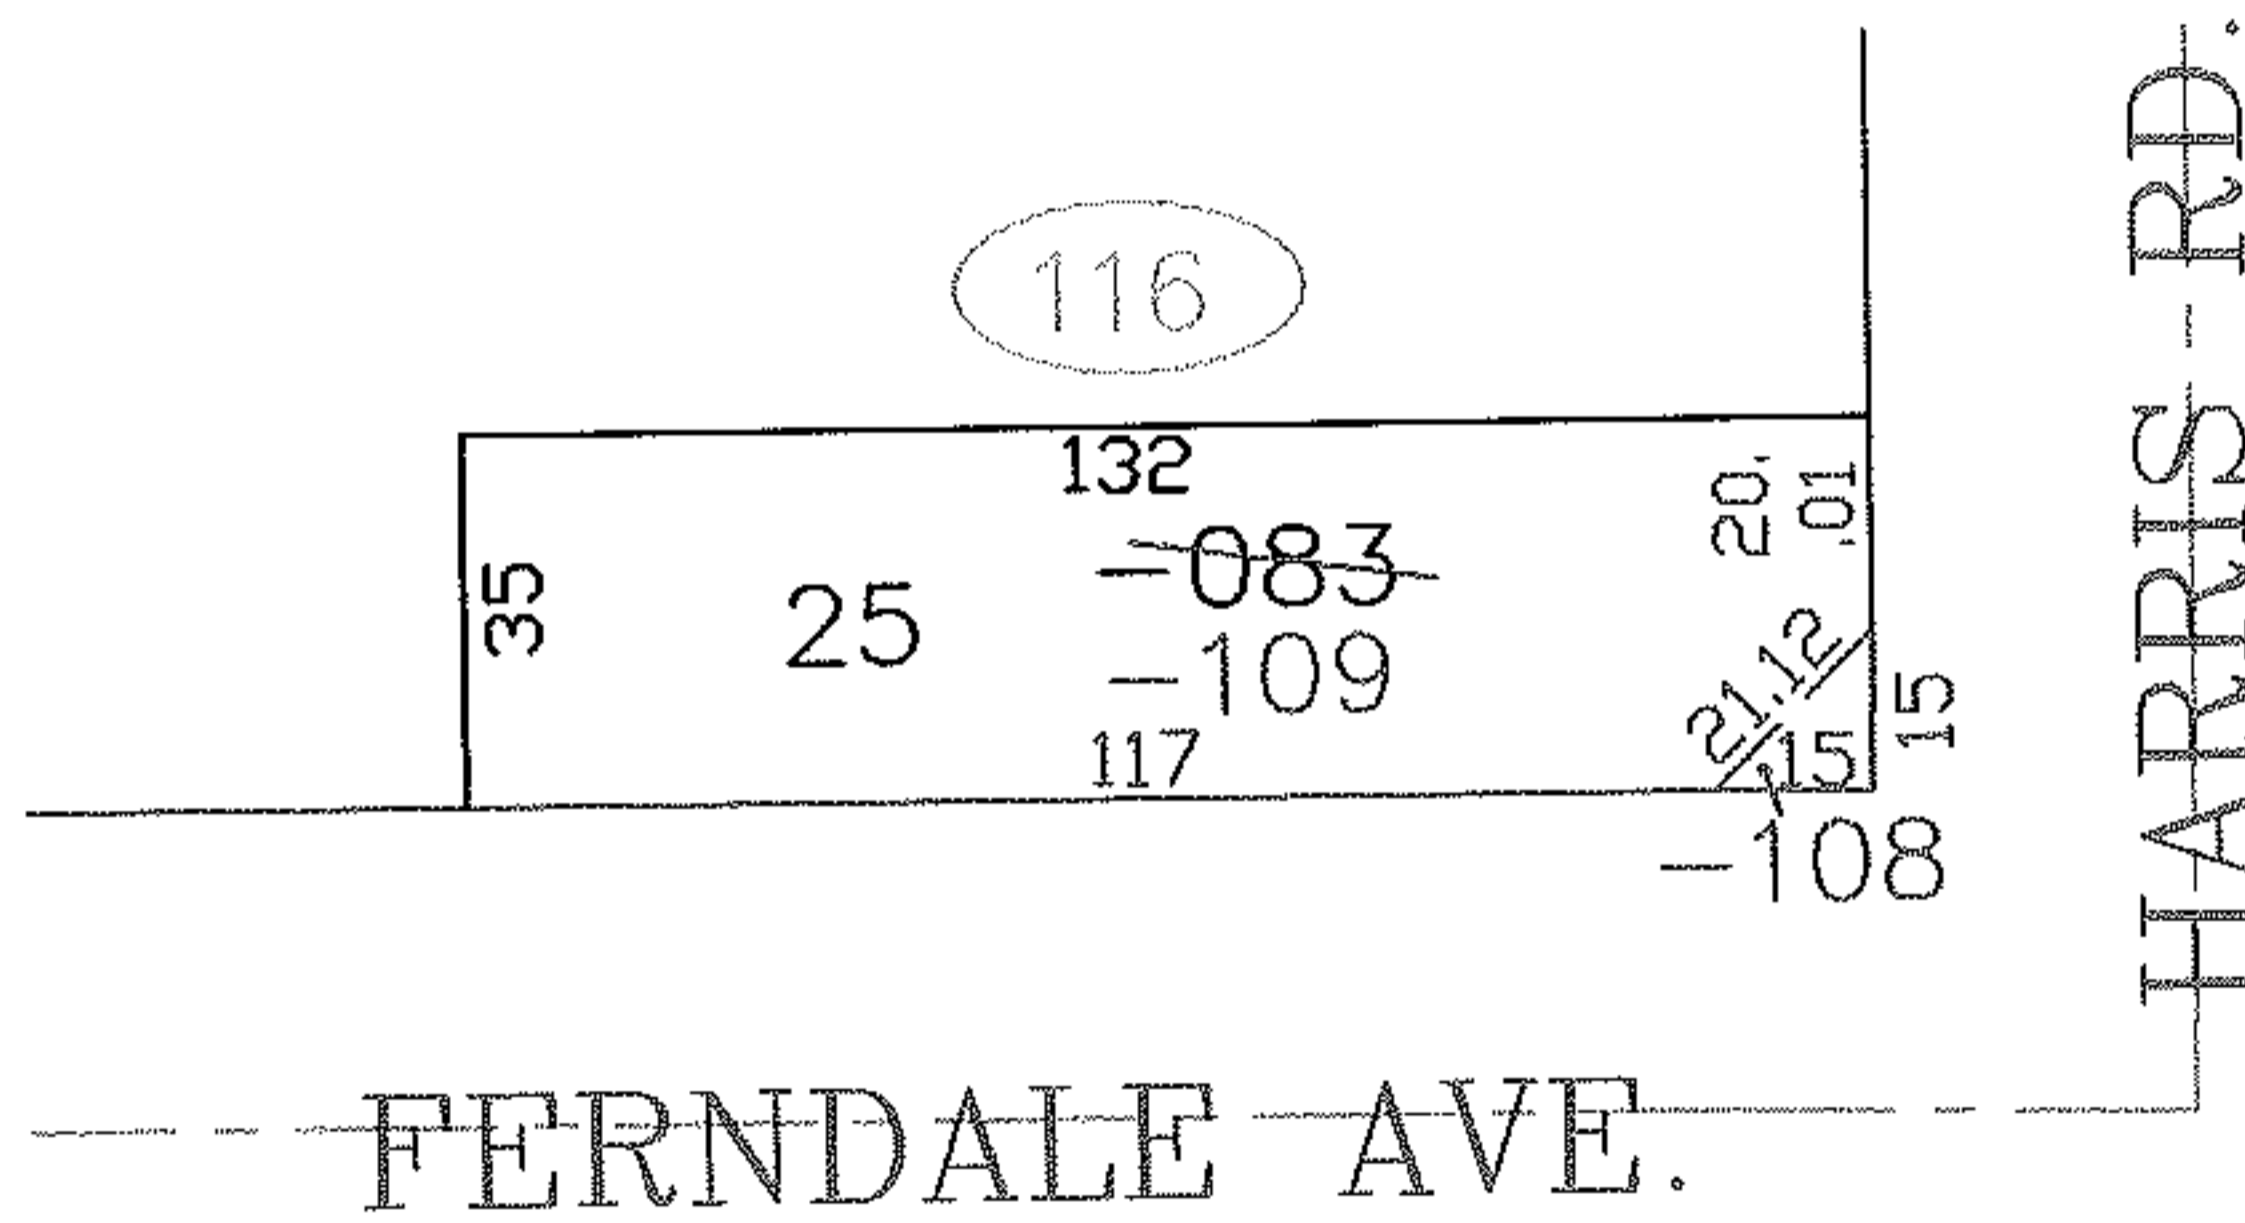

PARENT PARCEL: 03-00-038-116-083

CHILD PARCEL: 03-00-038-116-108, -109

STARTING POINT: SIDELINE OF FERNDALE AVE. & HARRIS RD.

NO. 00063

HARRIS - RD.

FERNDALE AVE.

SPLITS/DEEDS PROCESSED
 LORAIN COUNTY TAX MAP DEPARTMENT
 226 MIDDLE AVE. ELYRIA, OHIO

SURVEYED BY: ROBERT J. MCAULEY
 CLOSURE: 0.00 : 10.000
 MAP PAGE(S): 03-00-038-B
 APPROVED BY: JAH DATE: 3-25-03
 SCALE: 1" = 50' PRIOR INSTRUMENT: 20020829024