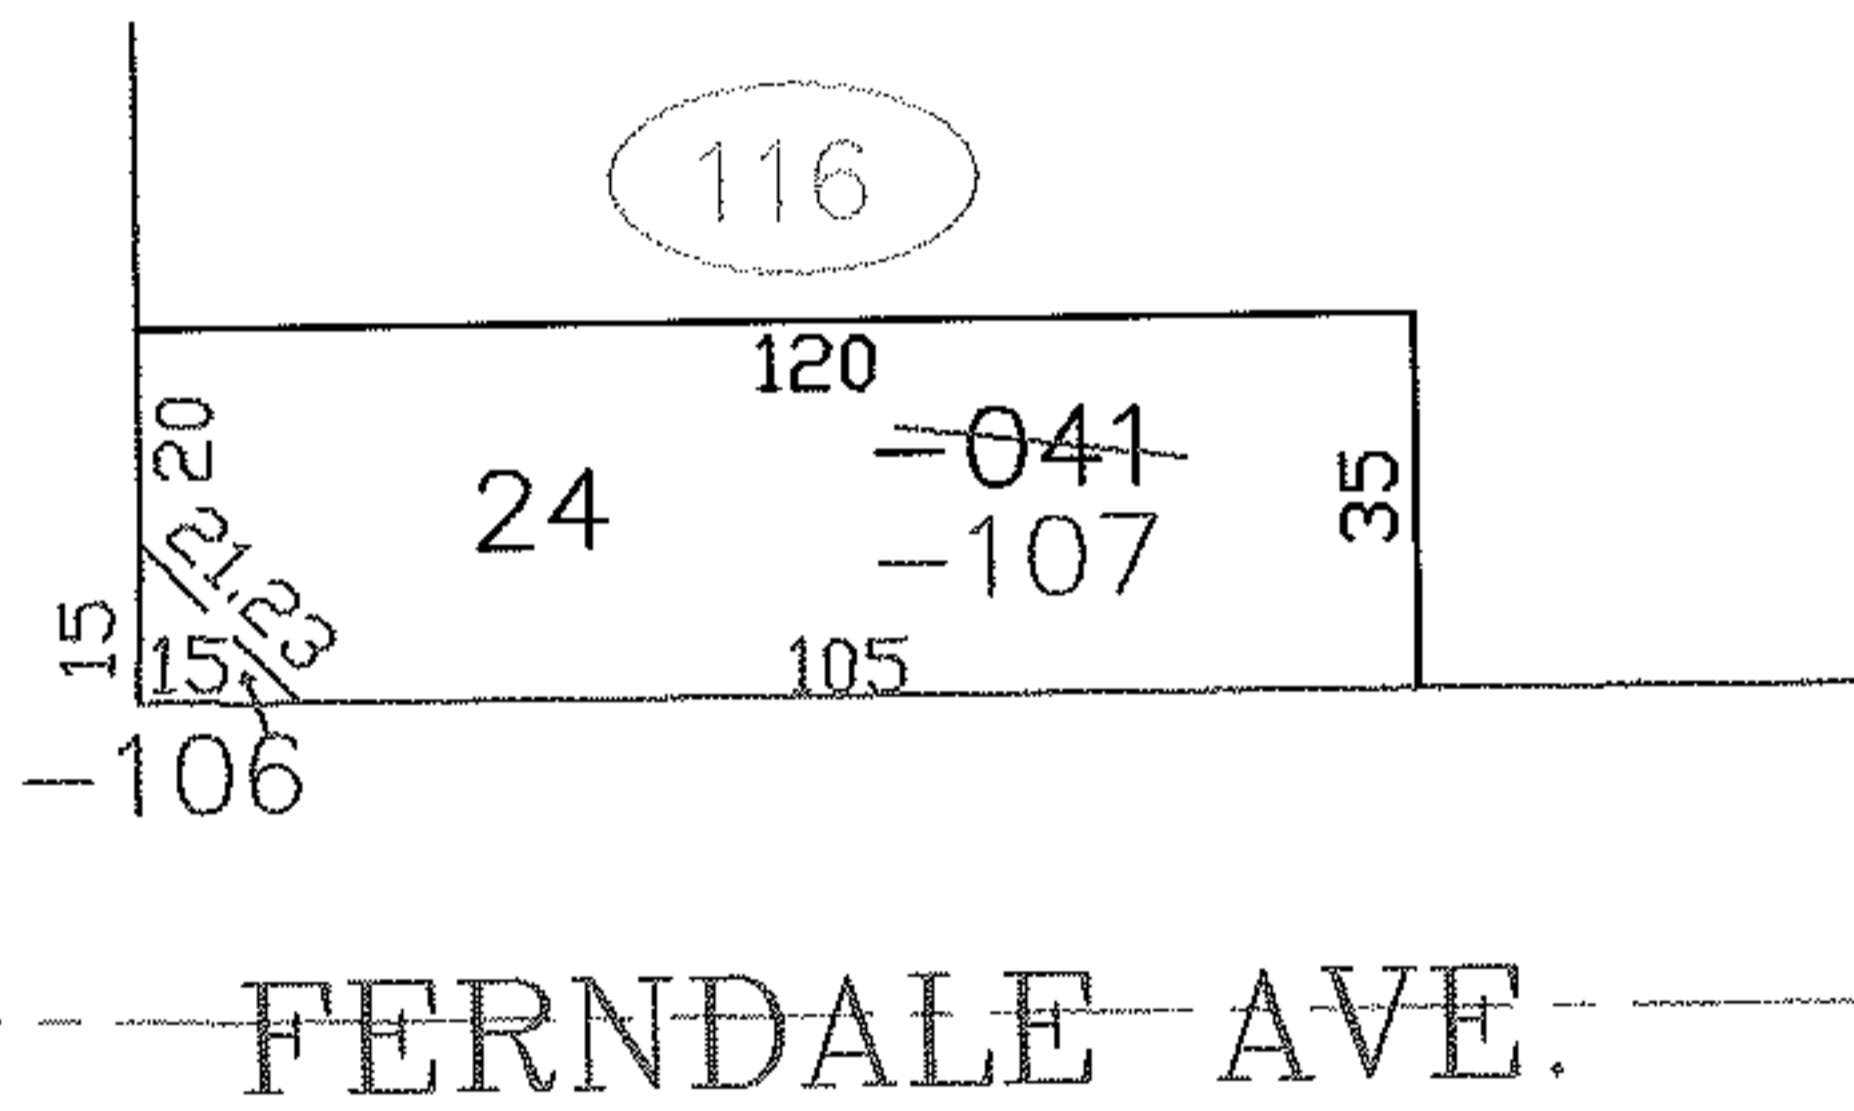

PARENT PARCEL: 03-00-038-116-041

CHILD PARCEL: 03-00-038-116-106, -107

STARTING POINT: SIDELINE OF FERNDALE AVE. & ROBINWOOD AVE.

NO. 00062

ROBINWOOD AVE.

SPLITS/DEEDS PROCESSED
 LORAIN COUNTY TAX MAP DEPARTMENT
 226 MIDDLE AVE. ELYRIA, OHIO

SURVEYED BY: ROBERT J. MCAULEY
 CLOSURE: 0.00 : 10.000
 MAP PAGE(S): 03-00-038-B
 APPROVED BY: JAH DATE: 3-25-03
 SCALE: 1" = 50' PRIOR INSTRUMENT: OR 1182/264