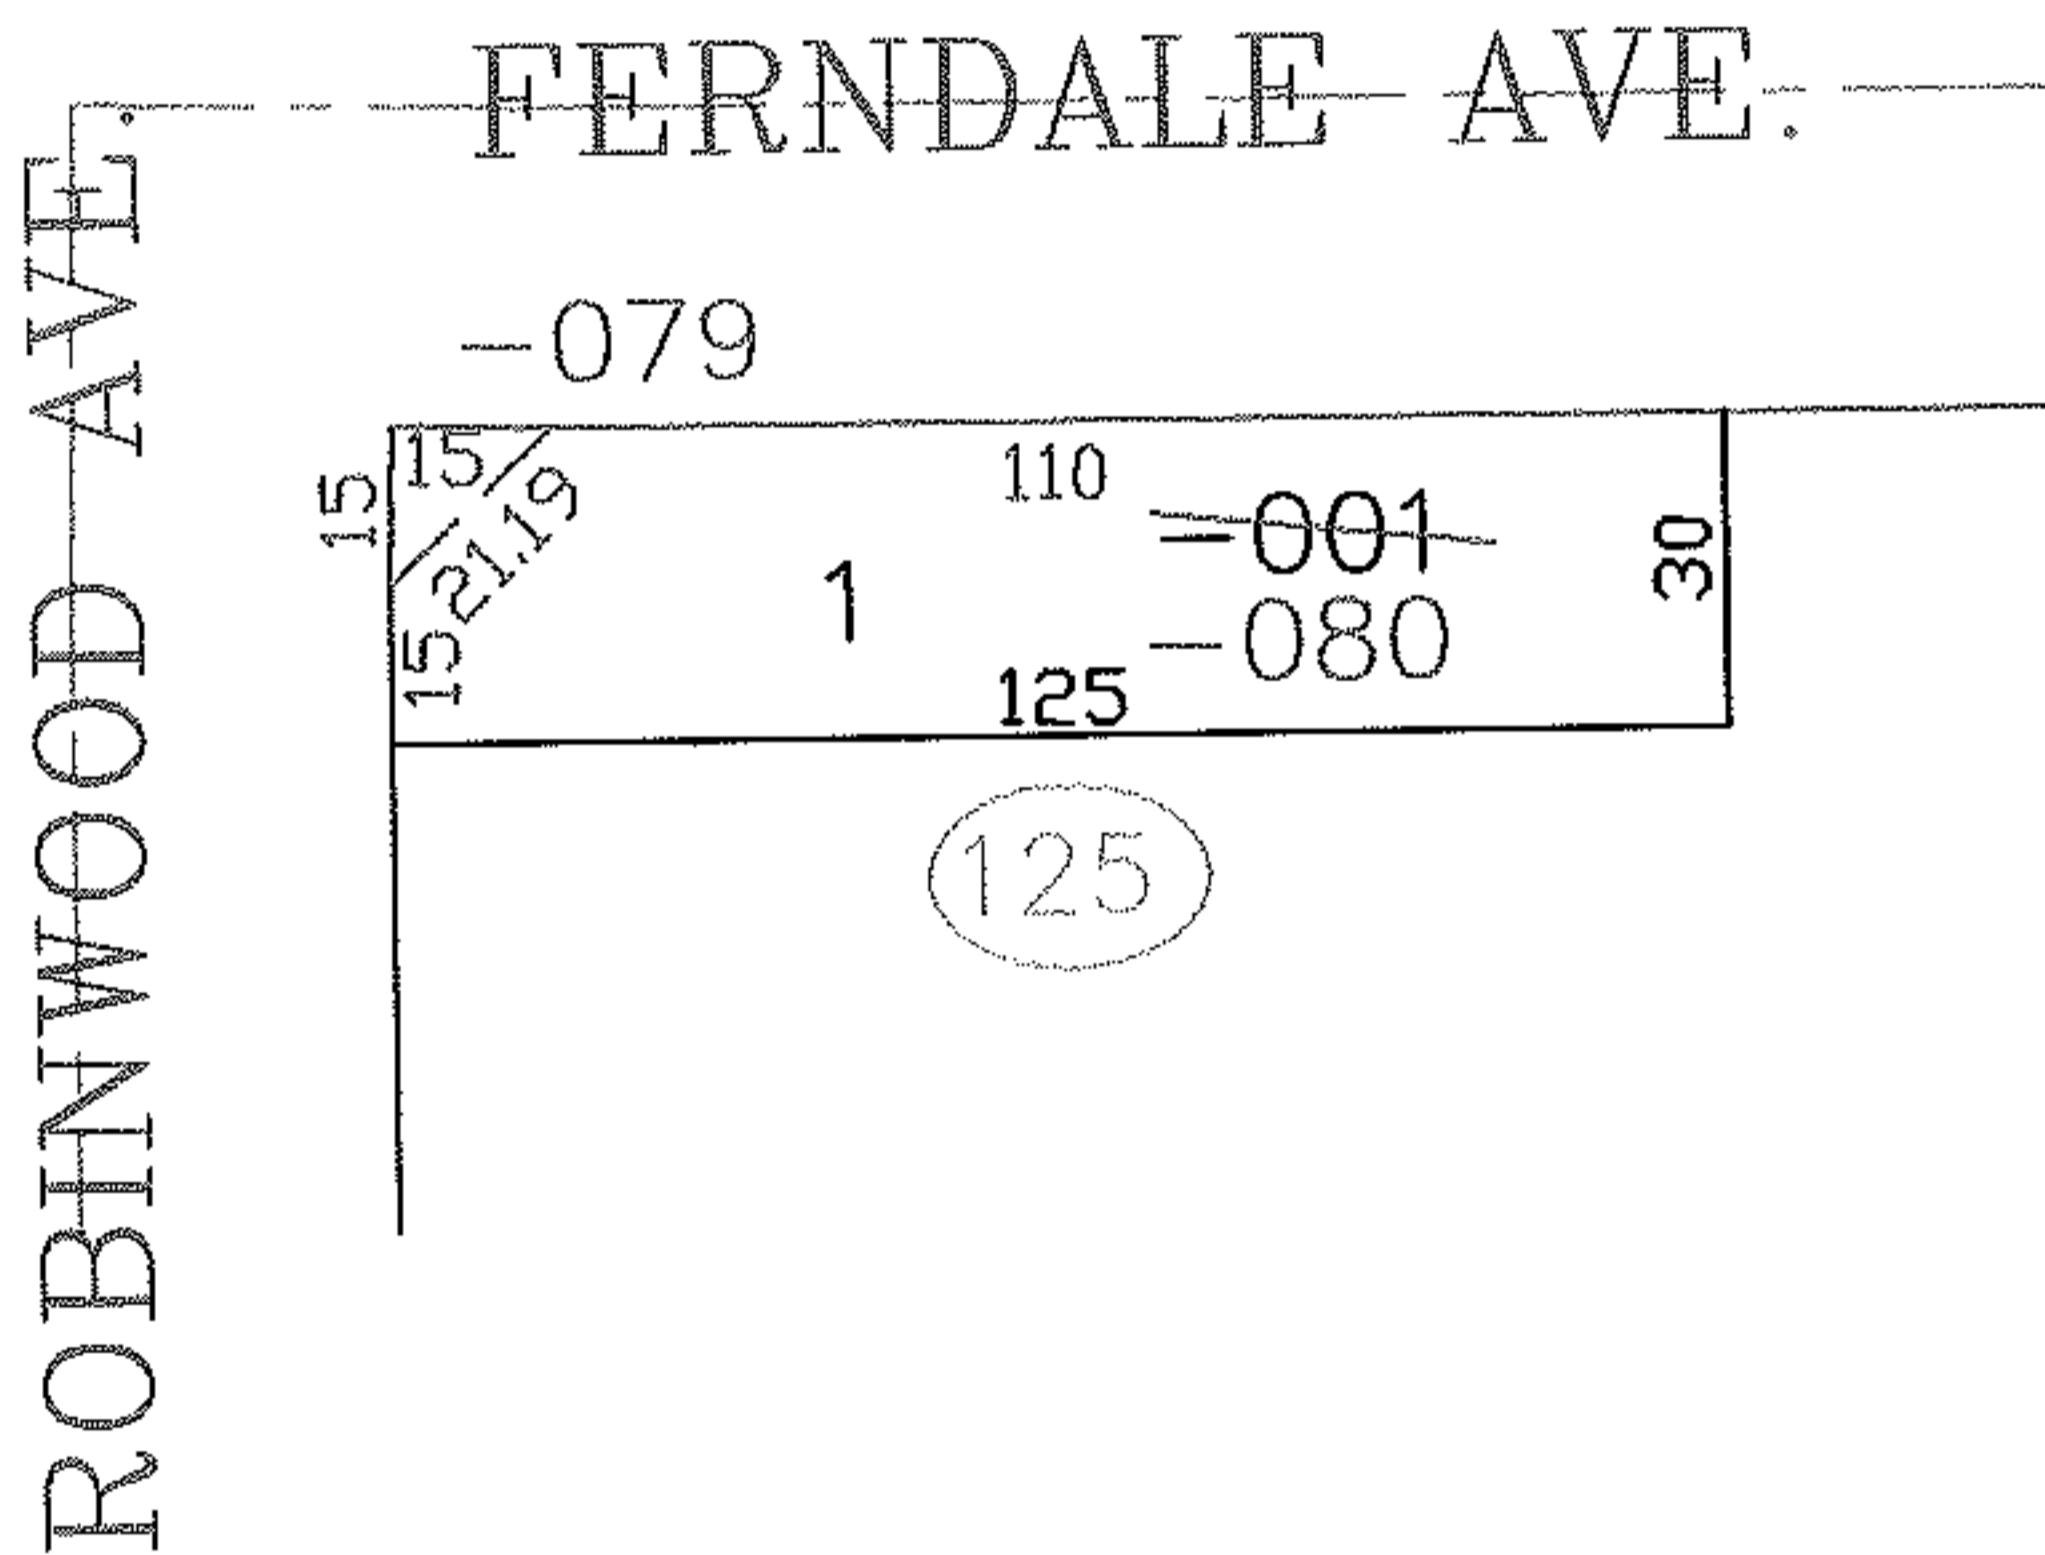

PARENT PARCEL: 03-00-038-125-001

CHILD PARCEL: 03-00-038-125-079, -080

STARTING POINT: SIDELINE OF FERNDALE AVE. & ROBINWOOD AVE.

NO. 00060

**SPLITS/DEEDS PROCESSED**  
**LORAIN COUNTY TAX MAP DEPARTMENT**  
 226 MIDDLE AVE. ELYRIA, OHIO

SURVEYED BY: ROBERT J. MCAULEY  
 CLOSURE: 0.00 : 10.000  
 MAP PAGE(S): 03-00-038-B  
 APPROVED BY: JAH DATE: 3-25-03  
 SCALE: 1" = 50' PRIOR INSTRUMENT: 20000670826