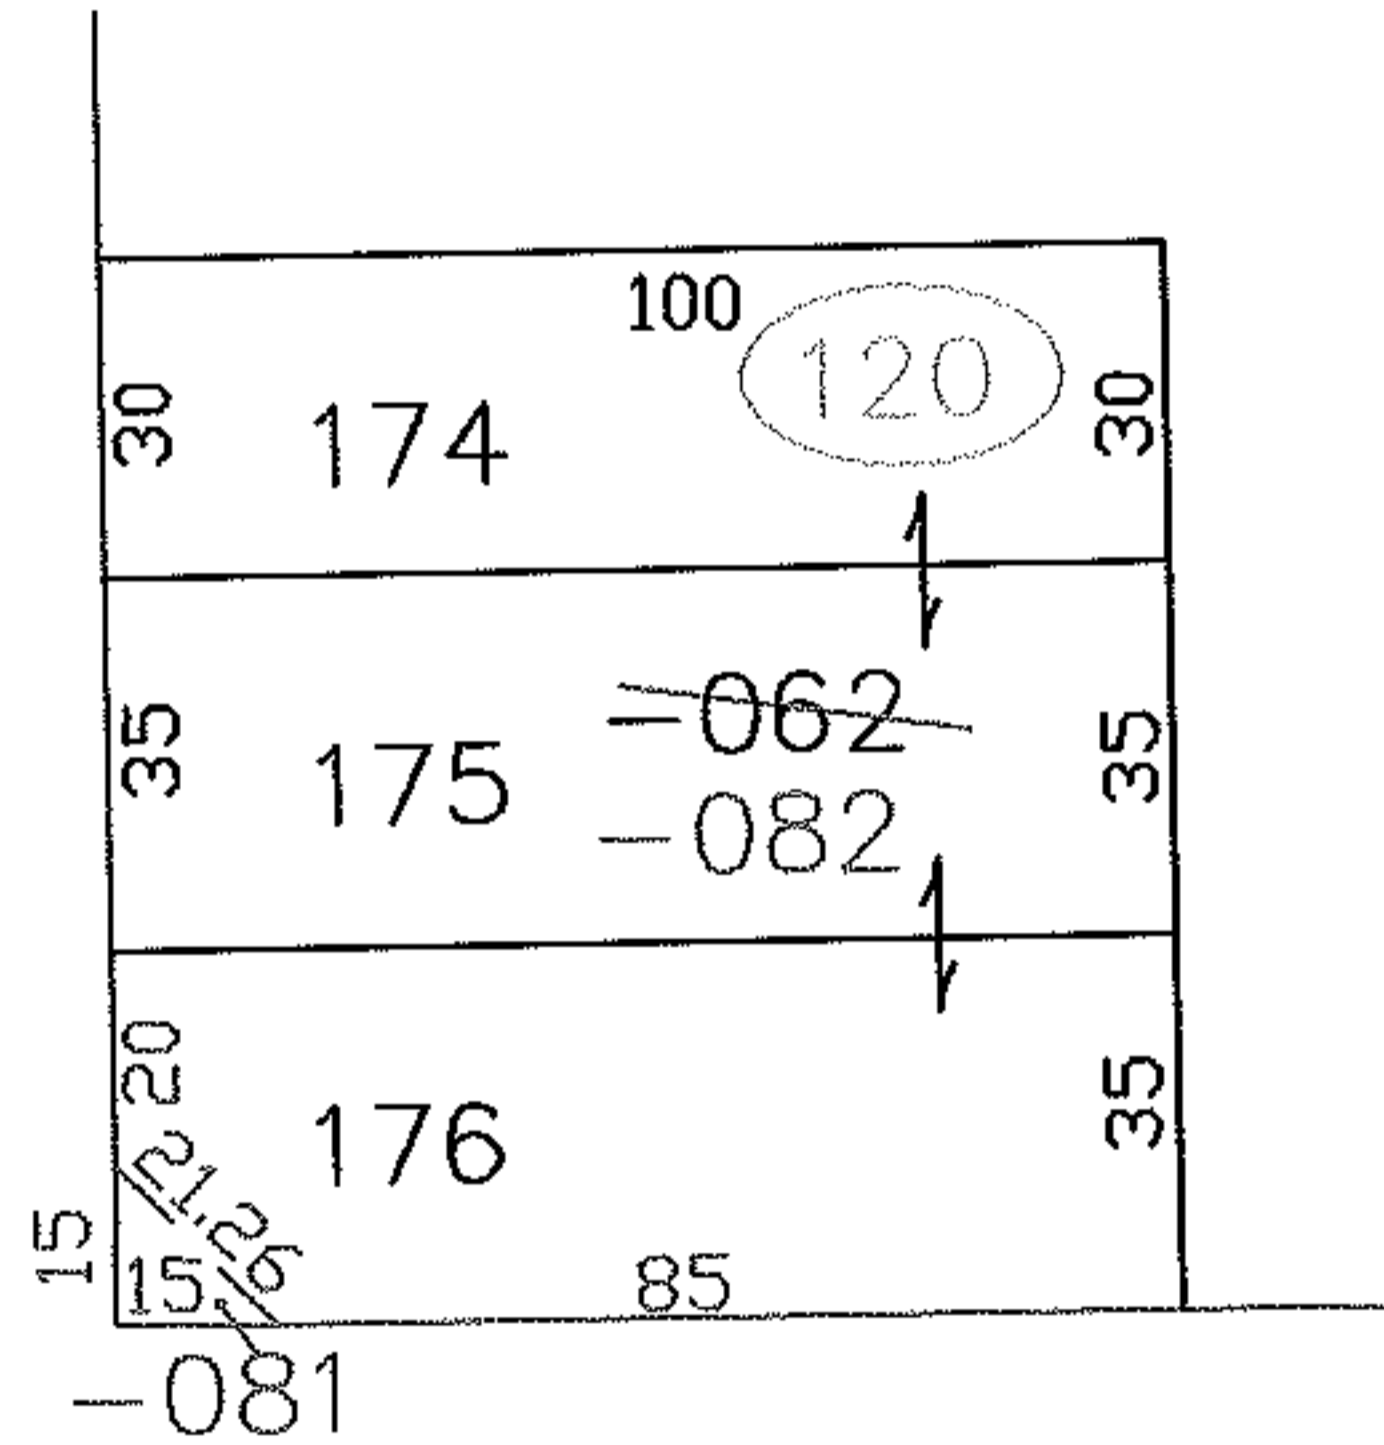

PARENT PARCEL: 03-00-038-120-062

CHILD PARCEL: 03-00-038-120-081, -082

STARTING POINT: SIDELINE OF MAPLEWOOD AVE. & FERNDALE AVE.

NO. 00058

MAPLEWOOD AVE.

FERNDALE AVE.

SPLITS/DEEDS PROCESSED
LORAIN COUNTY TAX MAP DEPARTMENT
226 MIDDLE AVE. ELYRIA, OHIO

SURVEYED BY: ROBERT J. MCAULEY
CLOSURE: 0.00 : 10.000
MAP PAGE(S): 03-00-038-B
APPROVED BY: JAH DATE: 3-24-03
SCALE: 1" = 50' PRIOR INSTRUMENT: 20010768817