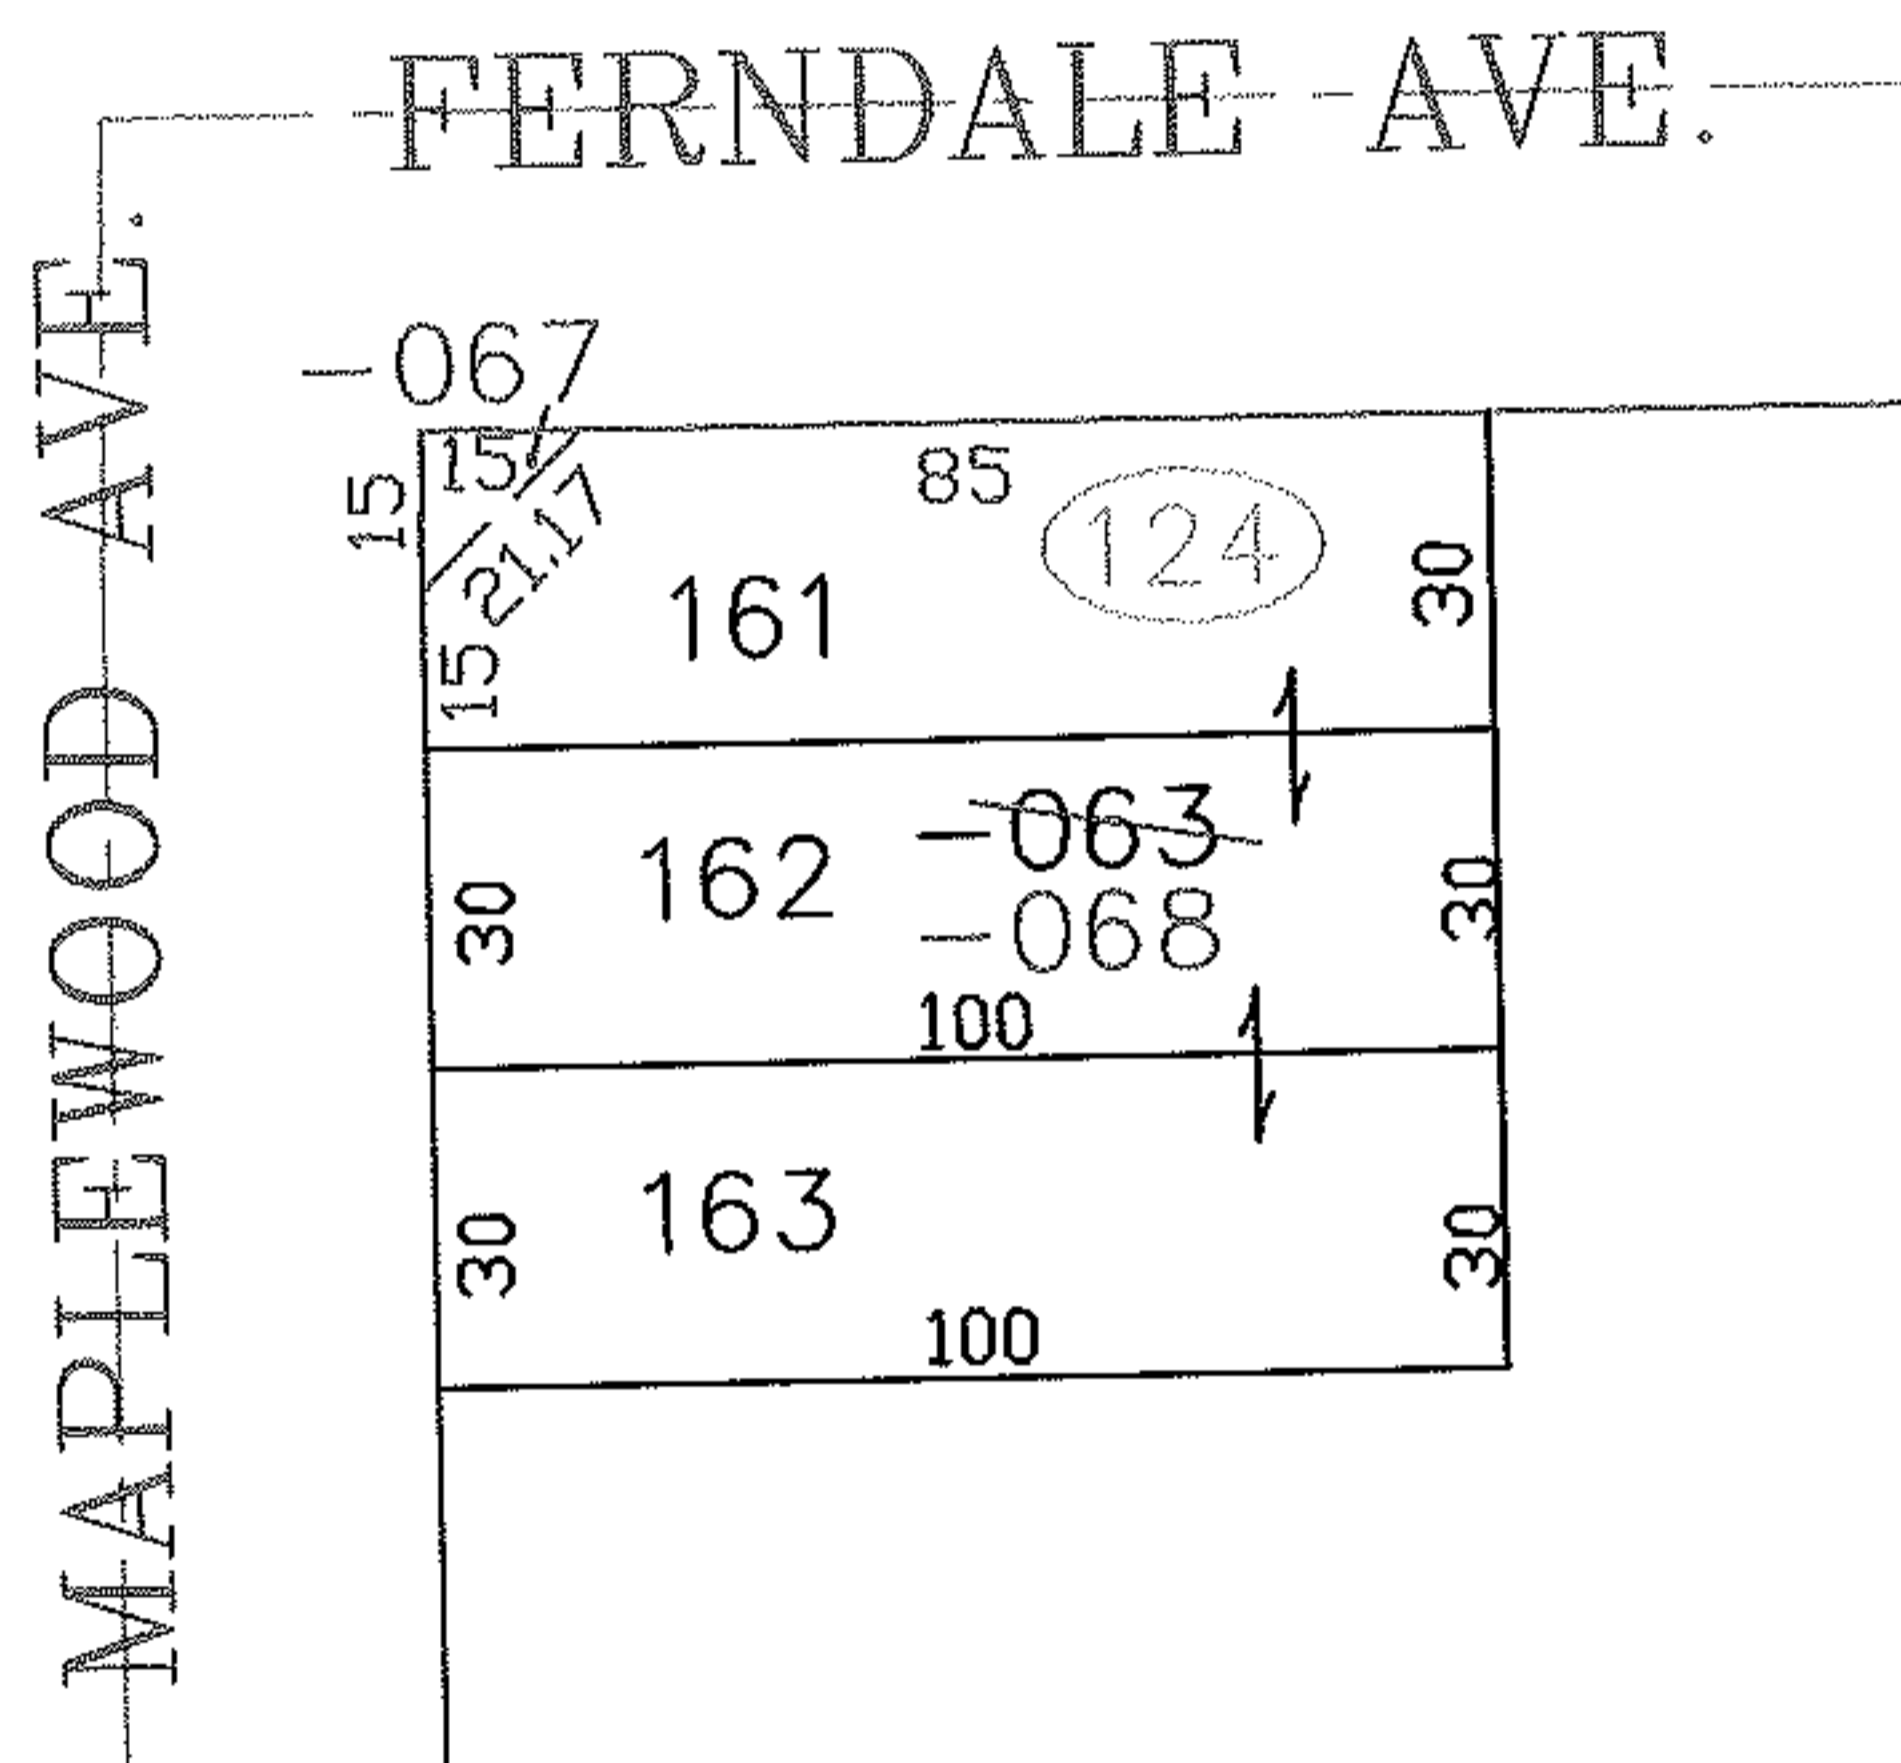

PARENT PARCEL: 03-00-038-124-063

CHILD PARCEL: 03-00-038-124-067, -068

STARTING POINT: SIDELINE OF FERNDALE AVE. & MAPLEWOOD AVE.

NO. 00057

SPLITS/DEEDS PROCESSED
LORAIN COUNTY TAX MAP DEPARTMENT
 226 MIDDLE AVE. ELYRIA, OHIO

SURVEYED BY: ROBERT J. MCAULEY
 CLOSURE: 0.00 : 10,000
 MAP PAGE(S): 03-00-038-B
 APPROVED BY: JAH DATE: 3-20-03
 SCALE: 1" = 50' PRIOR INSTRUMENT: 19980533189