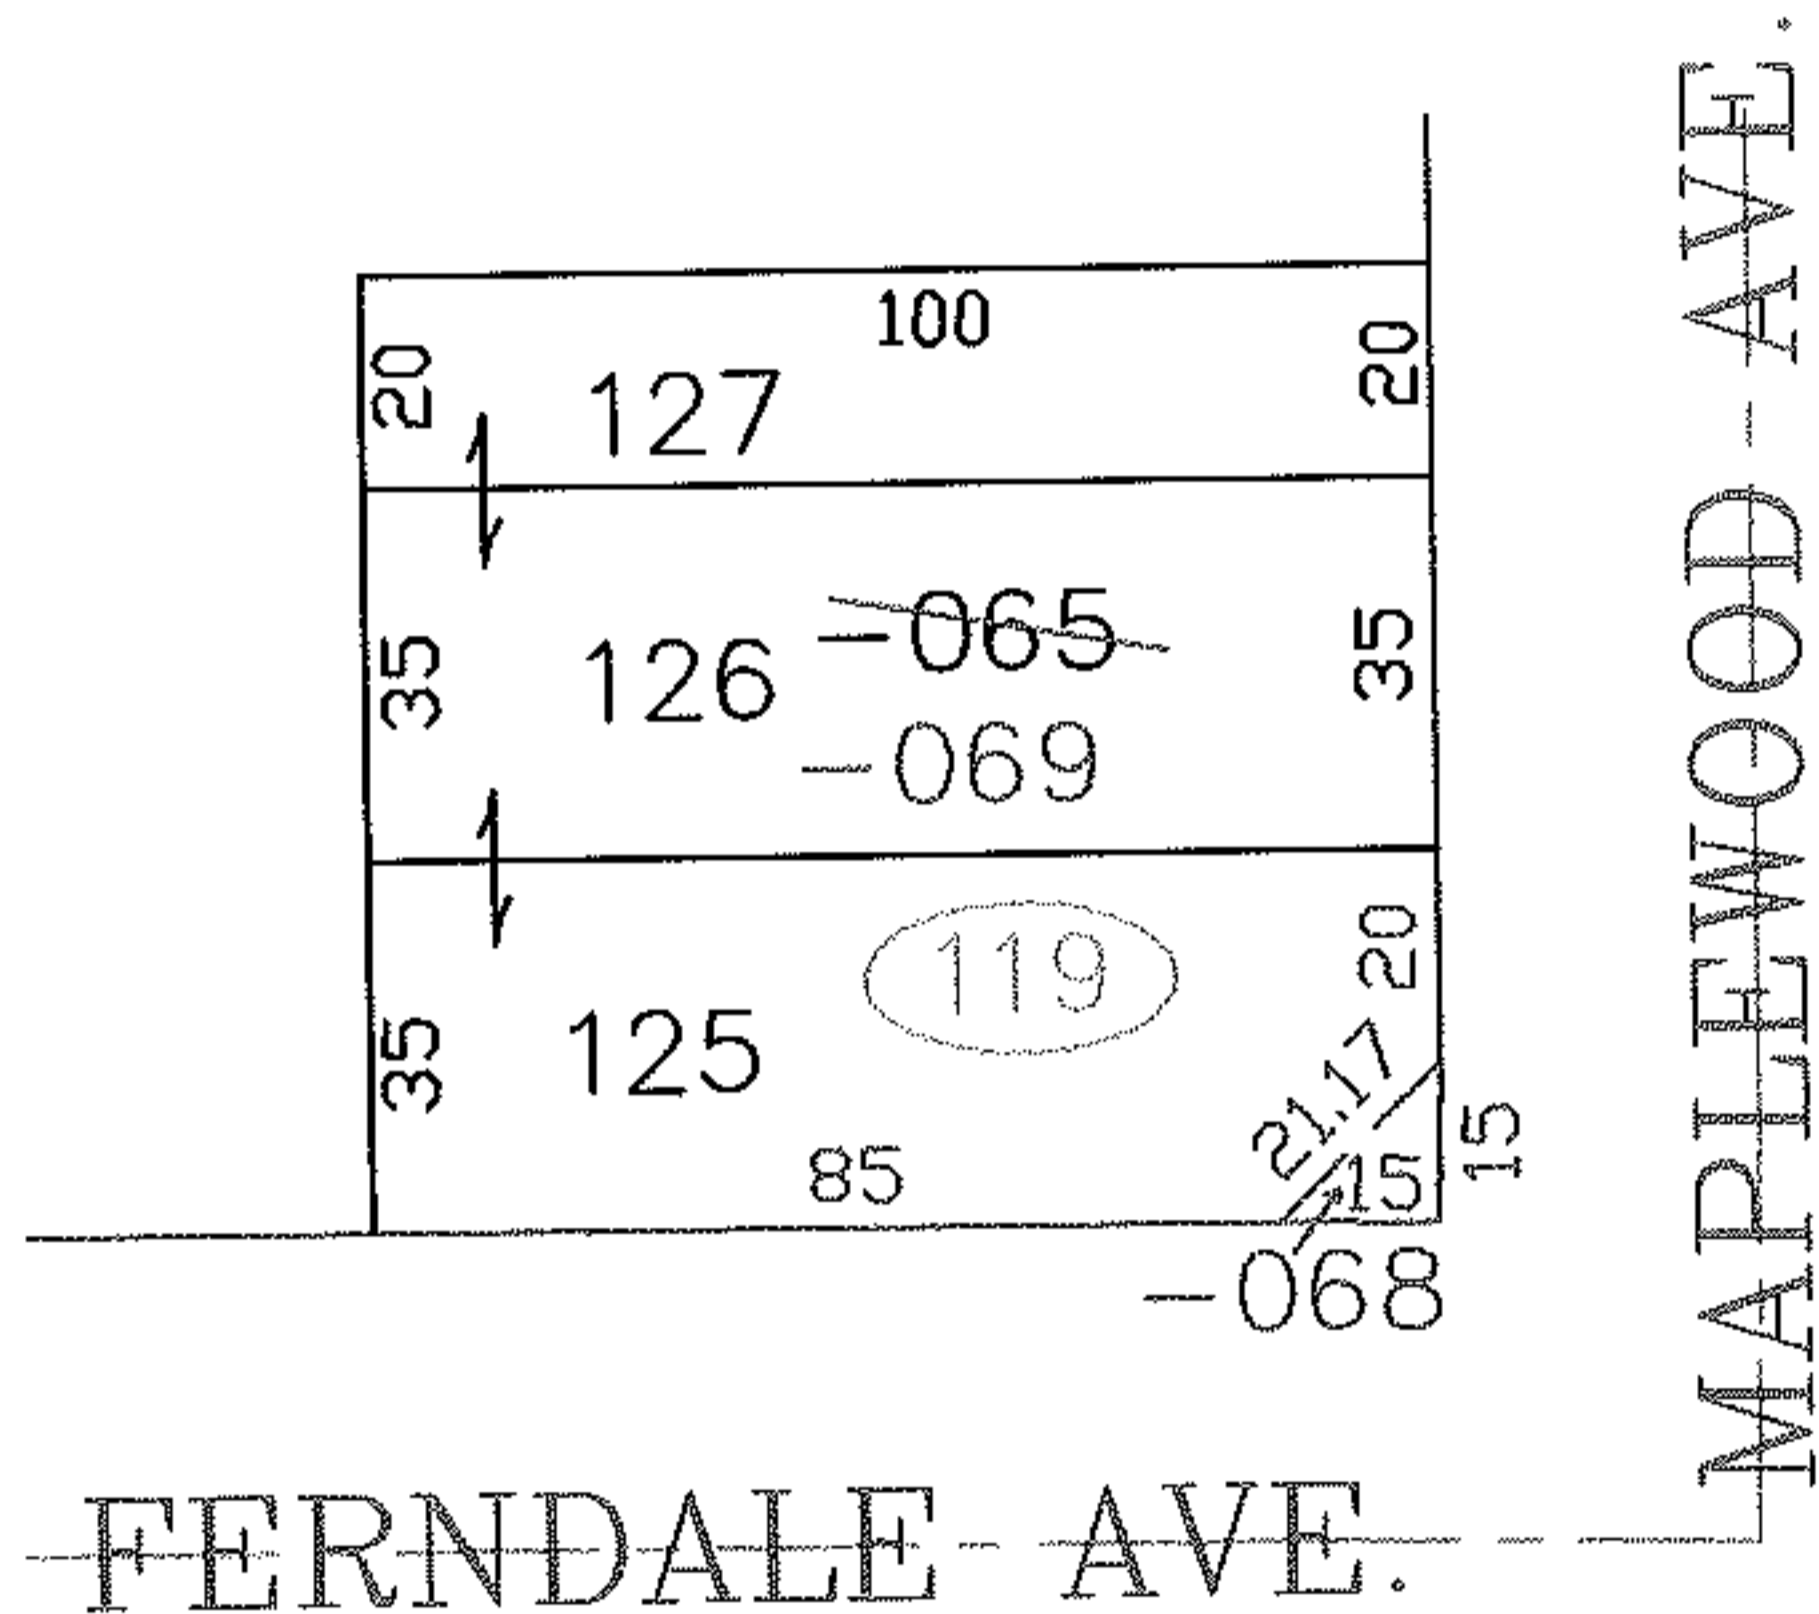

PARENT PARCEL: 03-00-038-119-065

CHILD PARCEL: 03-00-038-119-068, -069

STARTING POINT: SIDELINE OF FERNDALE AVE. & MAPLEWOOD AVE.

NO. 00056

**SPLITS/DEEDS PROCESSED**  
**LORAIN COUNTY TAX MAP DEPARTMENT**  
 226 MIDDLE AVE. ELYRIA, OHIO

SURVEYED BY: ROBERT J. MCAULEY  
 CLOSURE: 0.00 : 10,000  
 MAP PAGE(S): 03-00-038-B  
 APPROVED BY: JAH DATE: 3-20-03  
 SCALE: 1" = 50' PRIOR INSTRUMENT: 19990619061