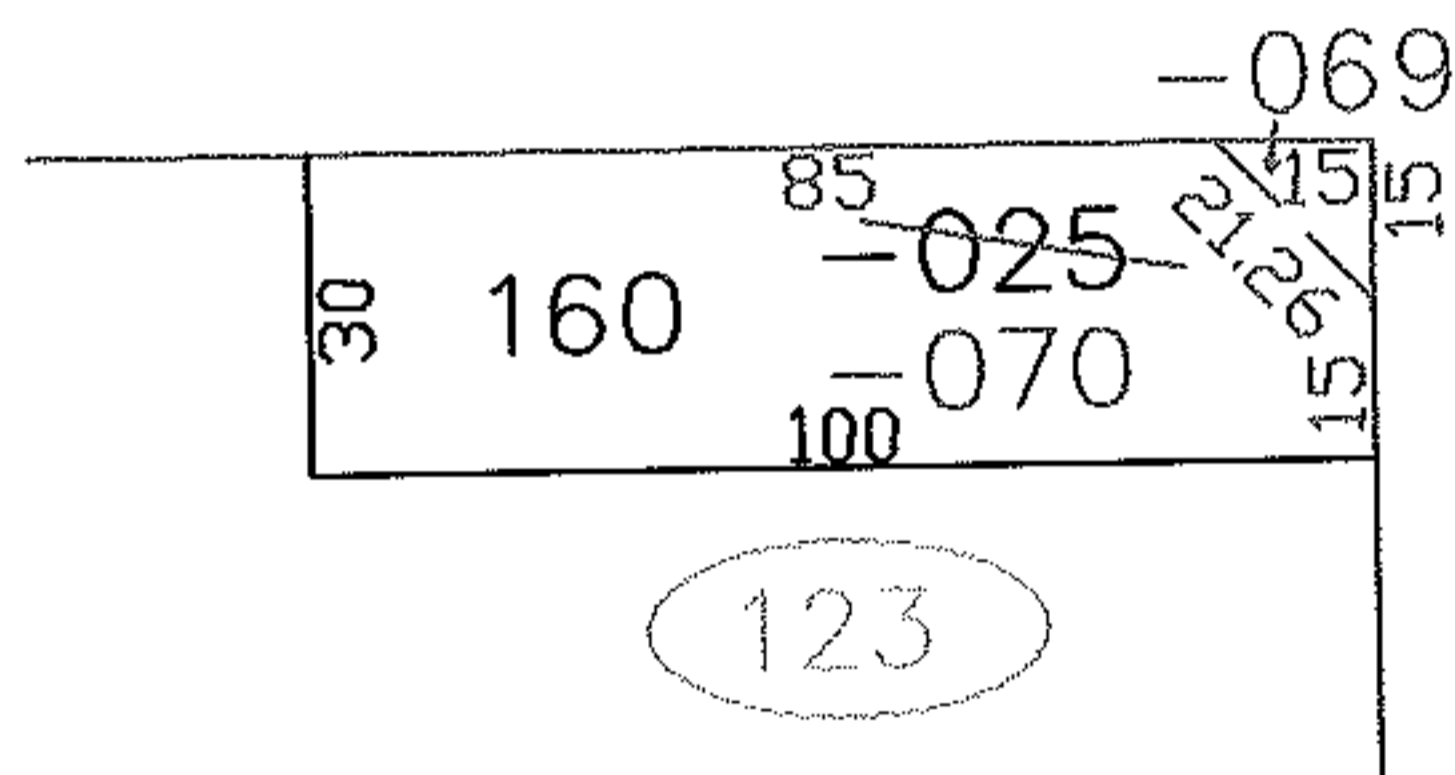

PARENT PARCEL: 03-00-038-123-025

CHILD PARCEL: 03-00-038-123-069, -070

STARTING POINT: SIDELINE OF FERNDALE AVE. & MAPLEWOOD AVE.

NO. 00055

~~FERNDALE AVE.~~

~~MAPLEWOOD AVE.~~

SPLITS/DEEDS PROCESSED
LORAIN COUNTY TAX MAP DEPARTMENT
 226 MIDDLE AVE. ELYRIA, OHIO

SURVEYED BY: ROBERT J. MCAULEY
 CLOSURE: 0.00 : 10.000
 MAP PAGE(S): 03-00-038-B
 APPROVED BY: JAH DATE: 3-19-03
 SCALE: 1" = 50' PRIOR INSTRUMENT: DV 1337/488