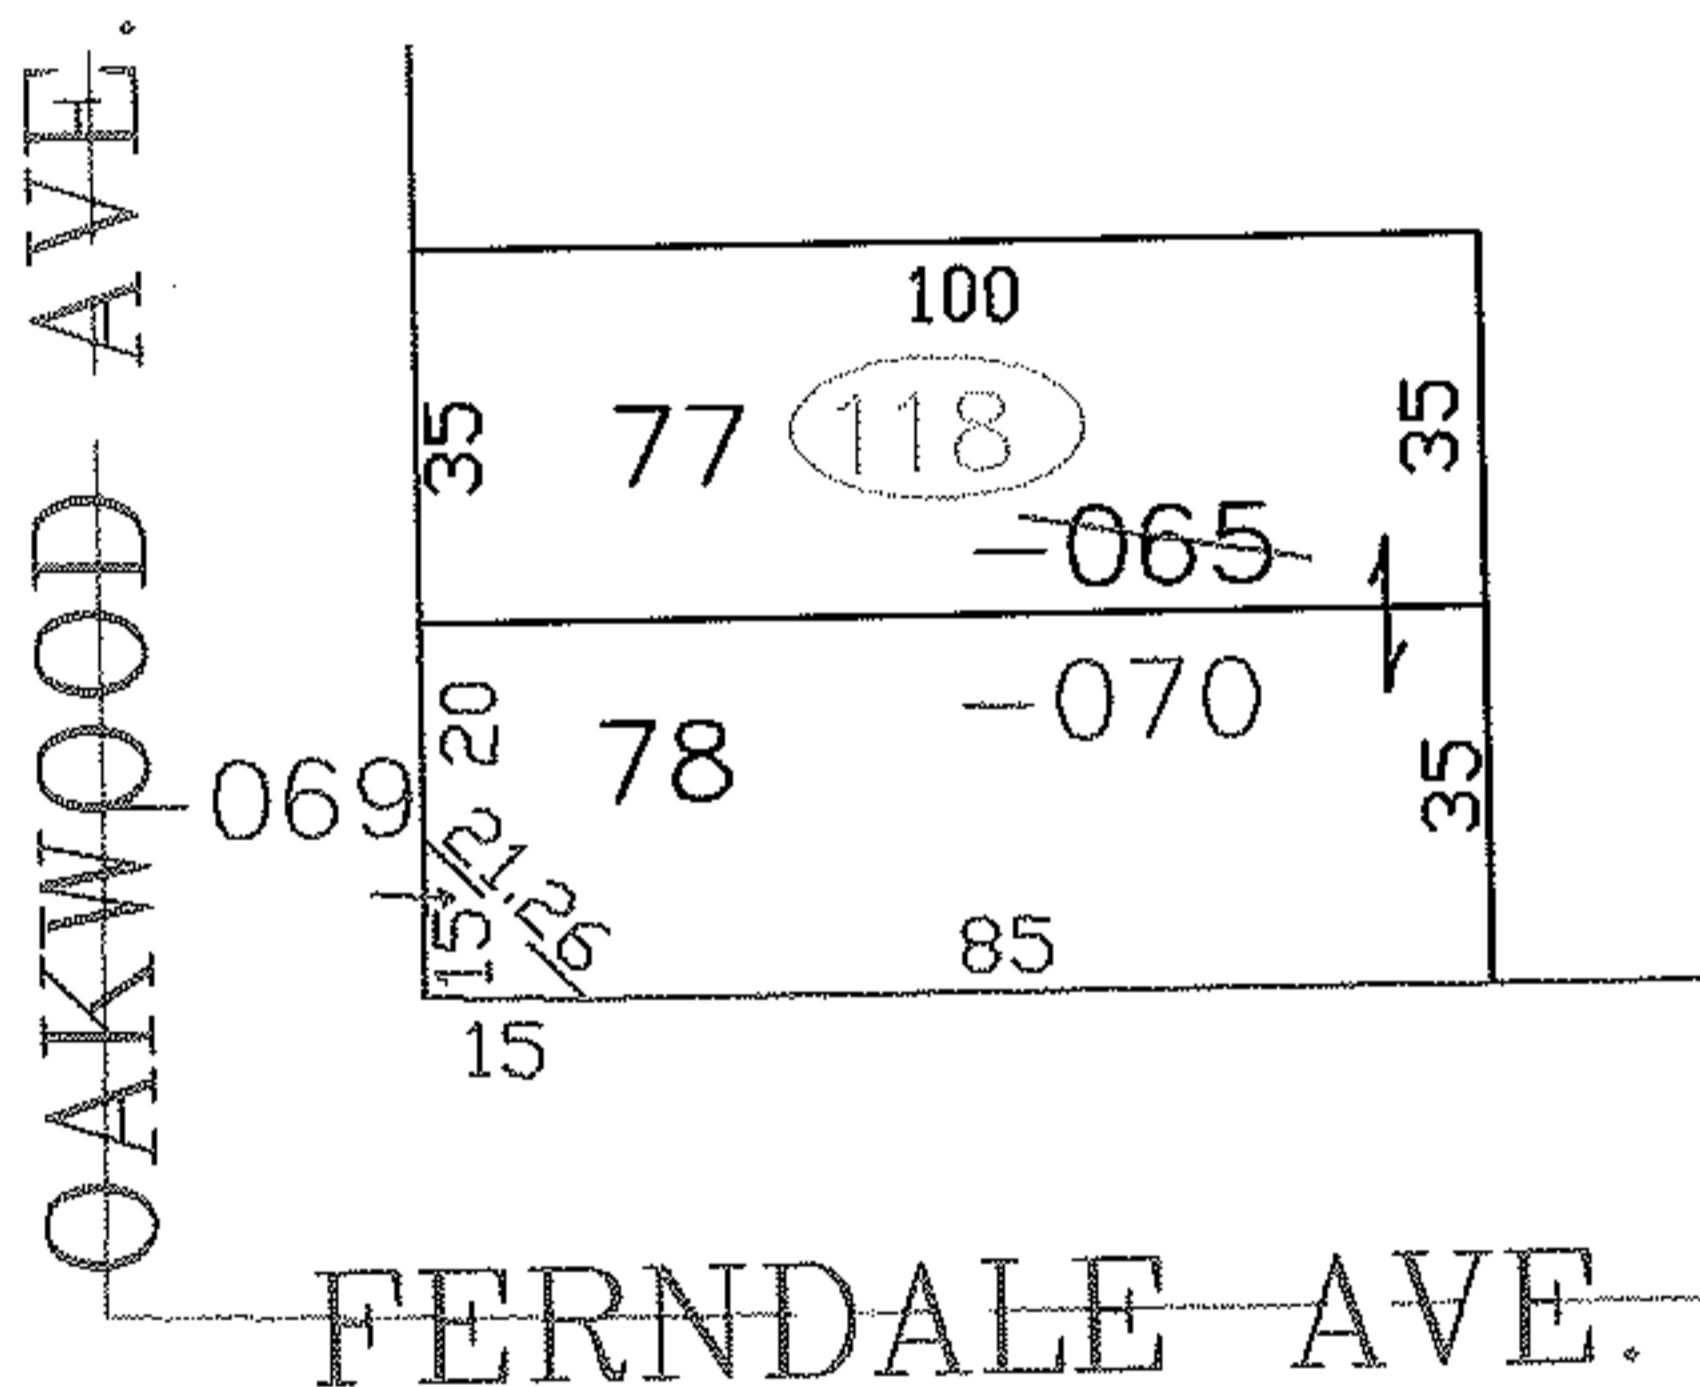

PARENT PARCEL: 03-0-038-118-065

CHILD PARCEL: 03-00-038-118-069, -070

STARTING POINT: SIDELINE OF FERNDALE AVE & OAKWOOD AVE.

NO. 00050

SPLITS/DEEDS PROCESSED

LORAIN COUNTY TAX MAP DEPARTMENT
226 MIDDLE AVE. ELYRIA, OHIO

SURVEYED BY: ROBERT J. MCAULEY

CLOSURE: 0.00 : 10.000

MAP PAGE(S): 03-00-038-B

APPROVED BY: JAH DATE: 3-17-03

SCALE: 1" = 50' PRIOR INSTRUMENT: 19980564833