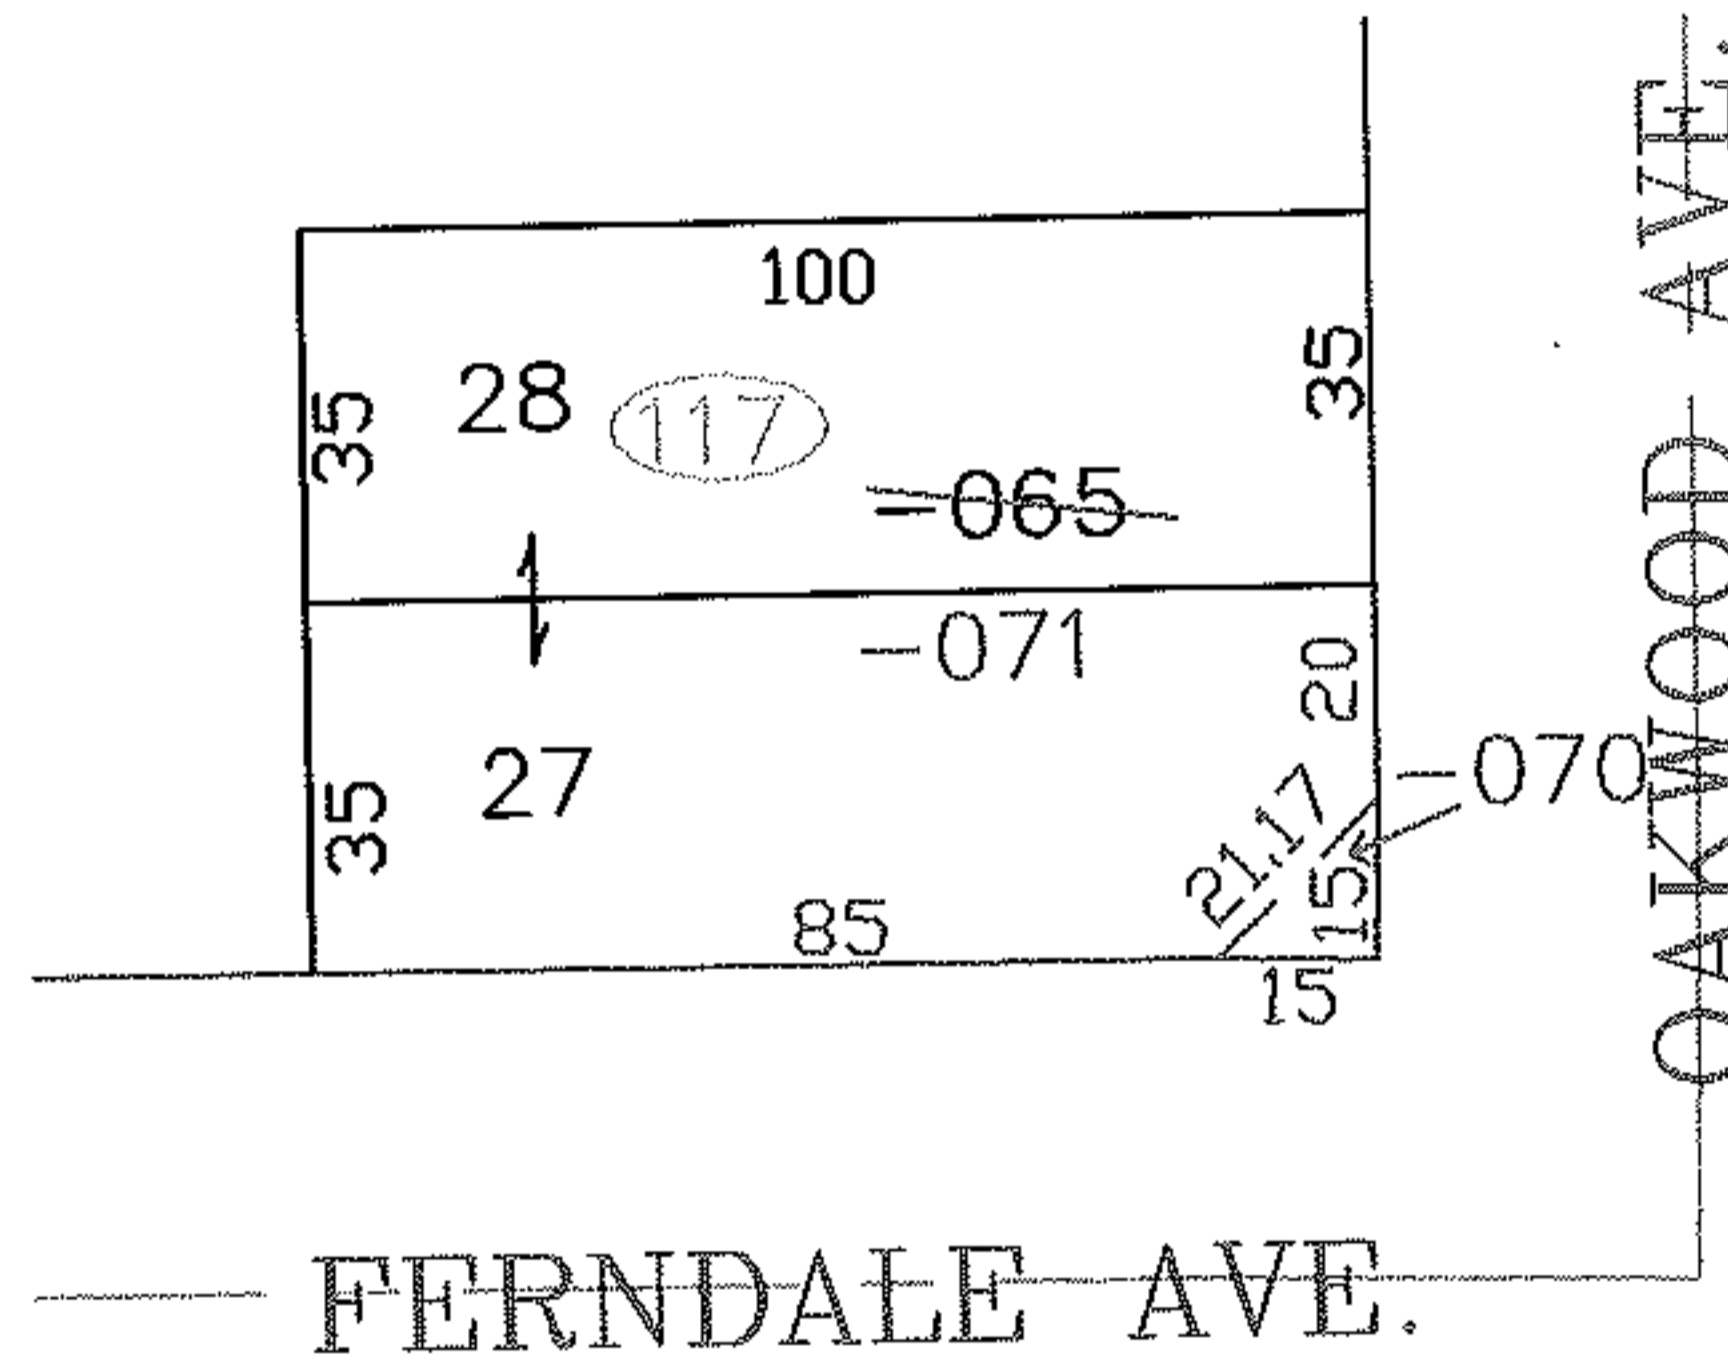

PARENT PARCEL: 03-00-038-117-058

CHILD PARCEL: 03-00-038-117-070, -071

STARTING POINT: SIDELINE OF FERNDALE AVE. & OAKWOOD AVE.

NO. 00049

**SPLITS/DEEDS PROCESSED**  
**LORAIN COUNTY TAX MAP DEPARTMENT**  
**226 MIDDLE AVE. ELYRIA, OHIO**

SURVEYED BY: ROBERT J. MCAULEY  
 CLOSURE: 0.00 : 10.000  
 MAP PAGE(S): 03-00-038-B  
 APPROVED BY: JAH DATE: 3-17-03  
 SCALE: 1" = 50' PRIOR INSTRUMENT: 19980556678