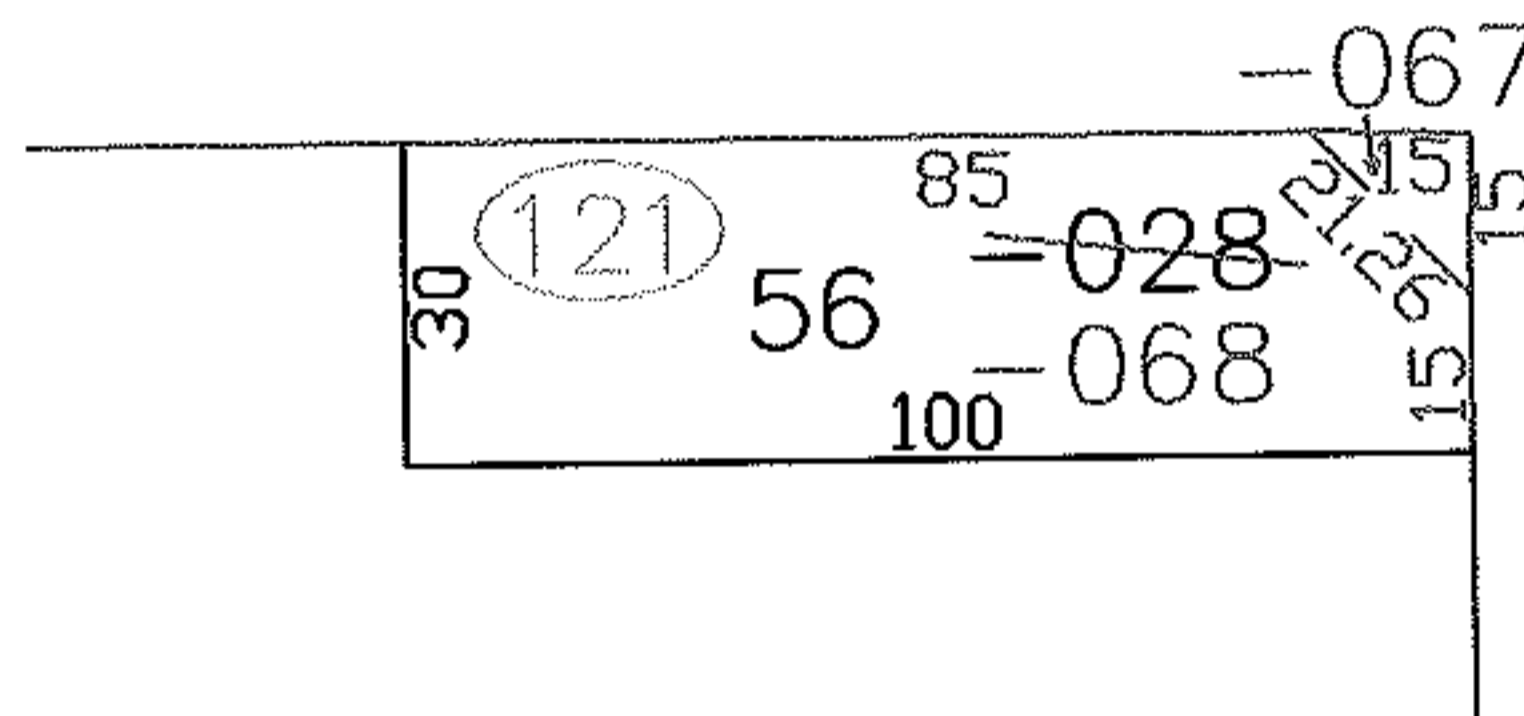

PARENT PARCEL: 03-00-038-121-028

CHILD PARCEL: 03-00-038-121-067, -068

STARTING POINT: SIDELINE OF FERNDALE AVE. & OAKWOOD AVE.

NO. 00048

~~FERNDALE AVE.~~

OAKWOOD AVE.

SPLITS/DEEDS PROCESSED
 LORAIN COUNTY TAX MAP DEPARTMENT
 226 MIDDLE AVE. ELYRIA, OHIO

SURVEYED BY: ROBERT J. MCAULEY

CLOSURE: 0.00 : 10.000

MAP PAGE(S): 03-00-038-B

APPROVED BY: JAH DATE: 3-17-03

SCALE: 1" = 50' PRIOR INSTRUMENT: 19980517733