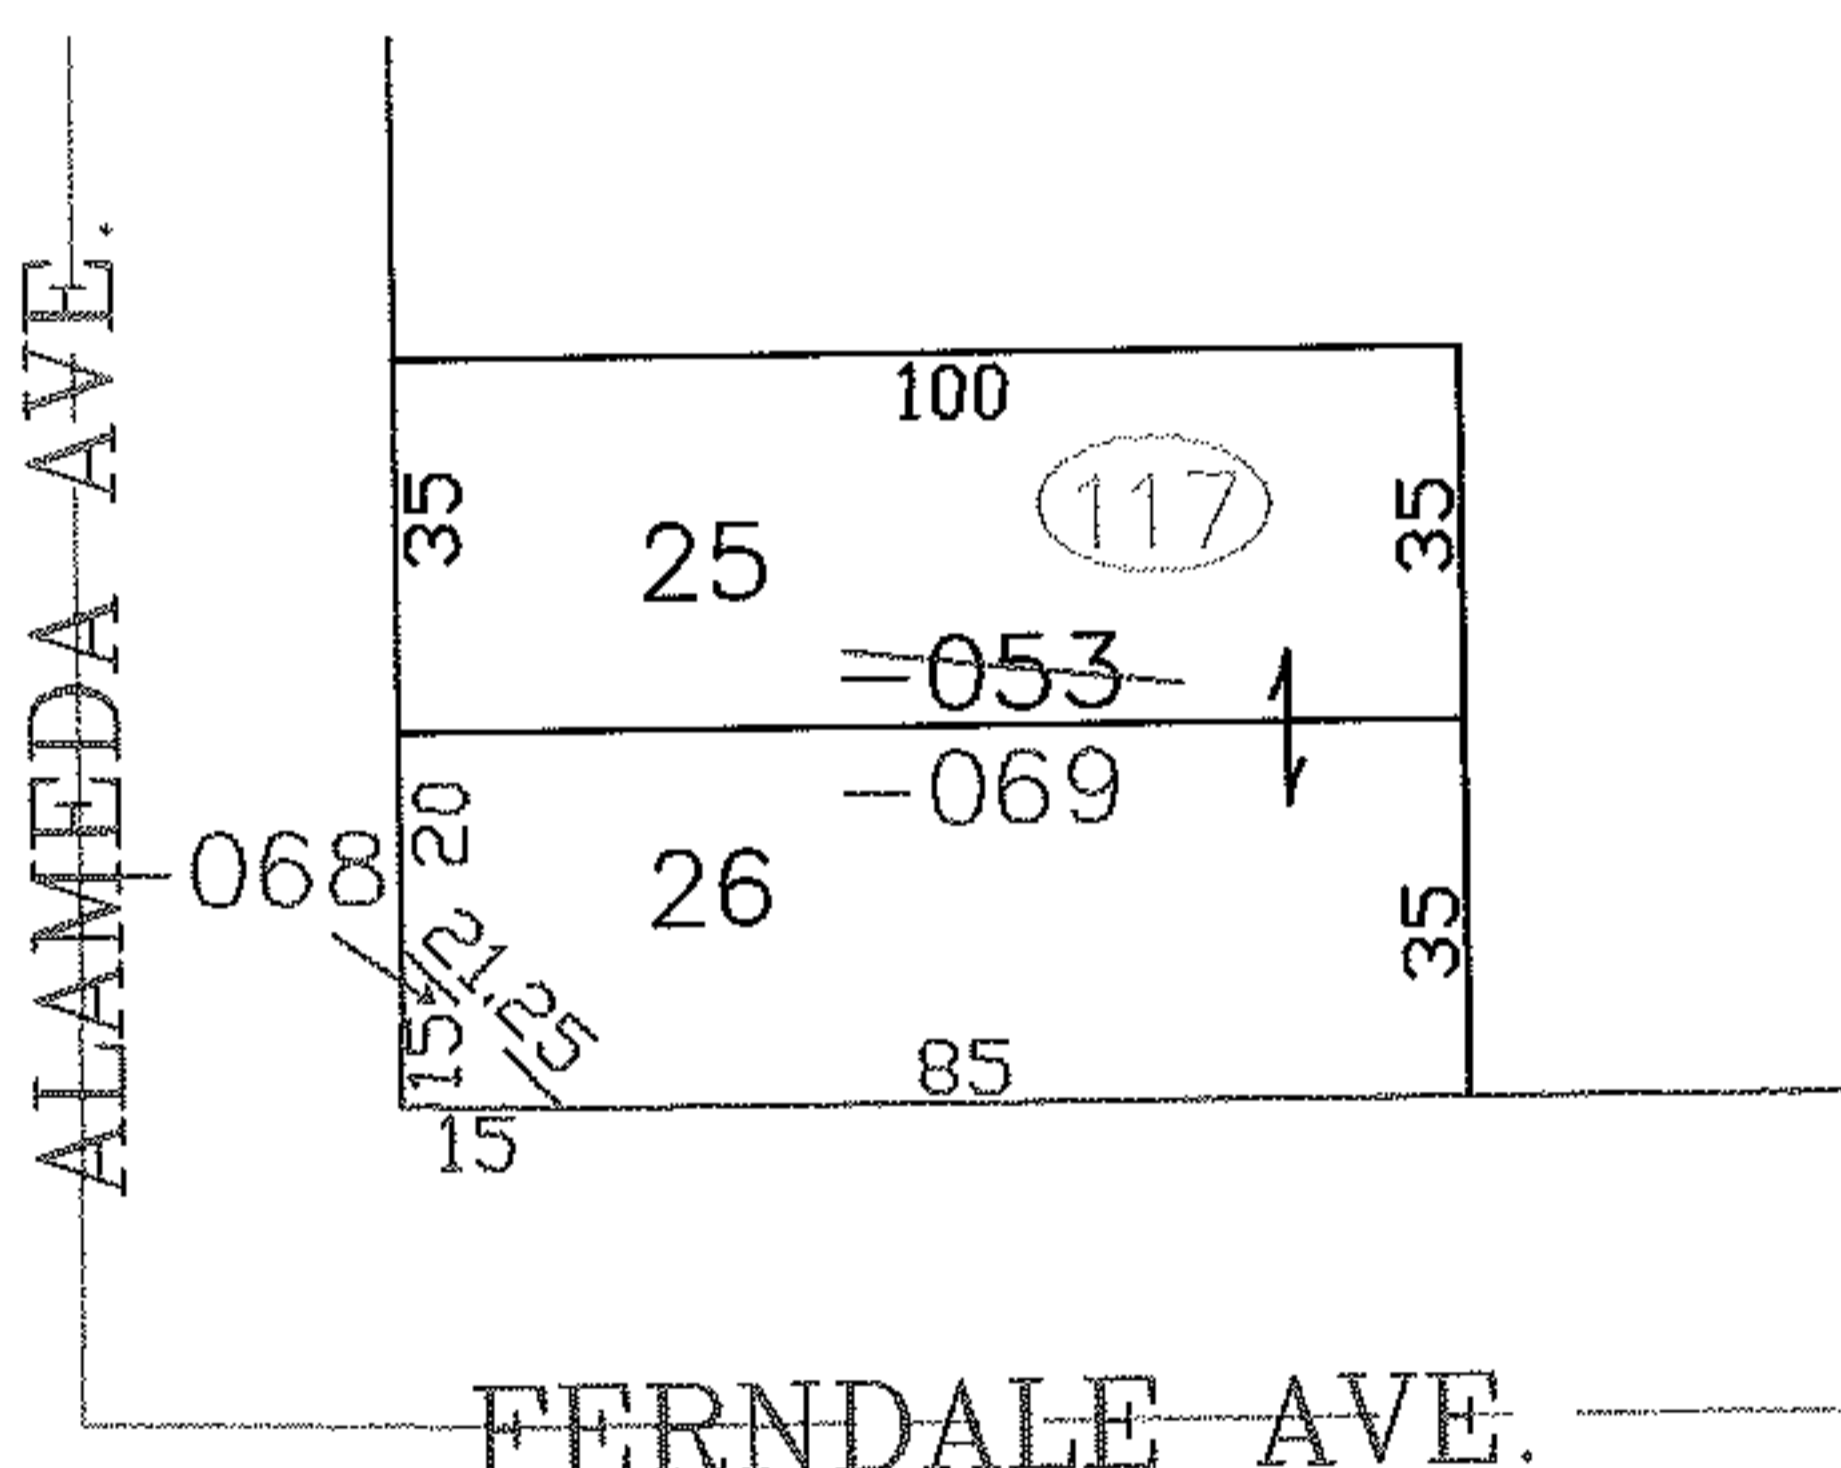

PARENT PARCEL: 03-00-038-117-053

CHILD PARCEL: 03-00-038-117-068, -069

STARTING POINT: SIDELINE OF FERNDALE AVE. & ALAMEDA AVE.

NO. 00047

SPLITS/DEEDS PROCESSED
LORAIN COUNTY TAX MAP DEPARTMENT
 226 MIDDLE AVE. ELYRIA, OHIO

SURVEYED BY: ROBERT J. MCAULEY
 CLOSURE: 0.00 : 10.000
 MAP PAGE(S): 03-00-038-B
 APPROVED BY: JAH DATE: 3-17-03
 SCALE: 1" = 50' PRIOR INSTRUMENT: DV 1427/949