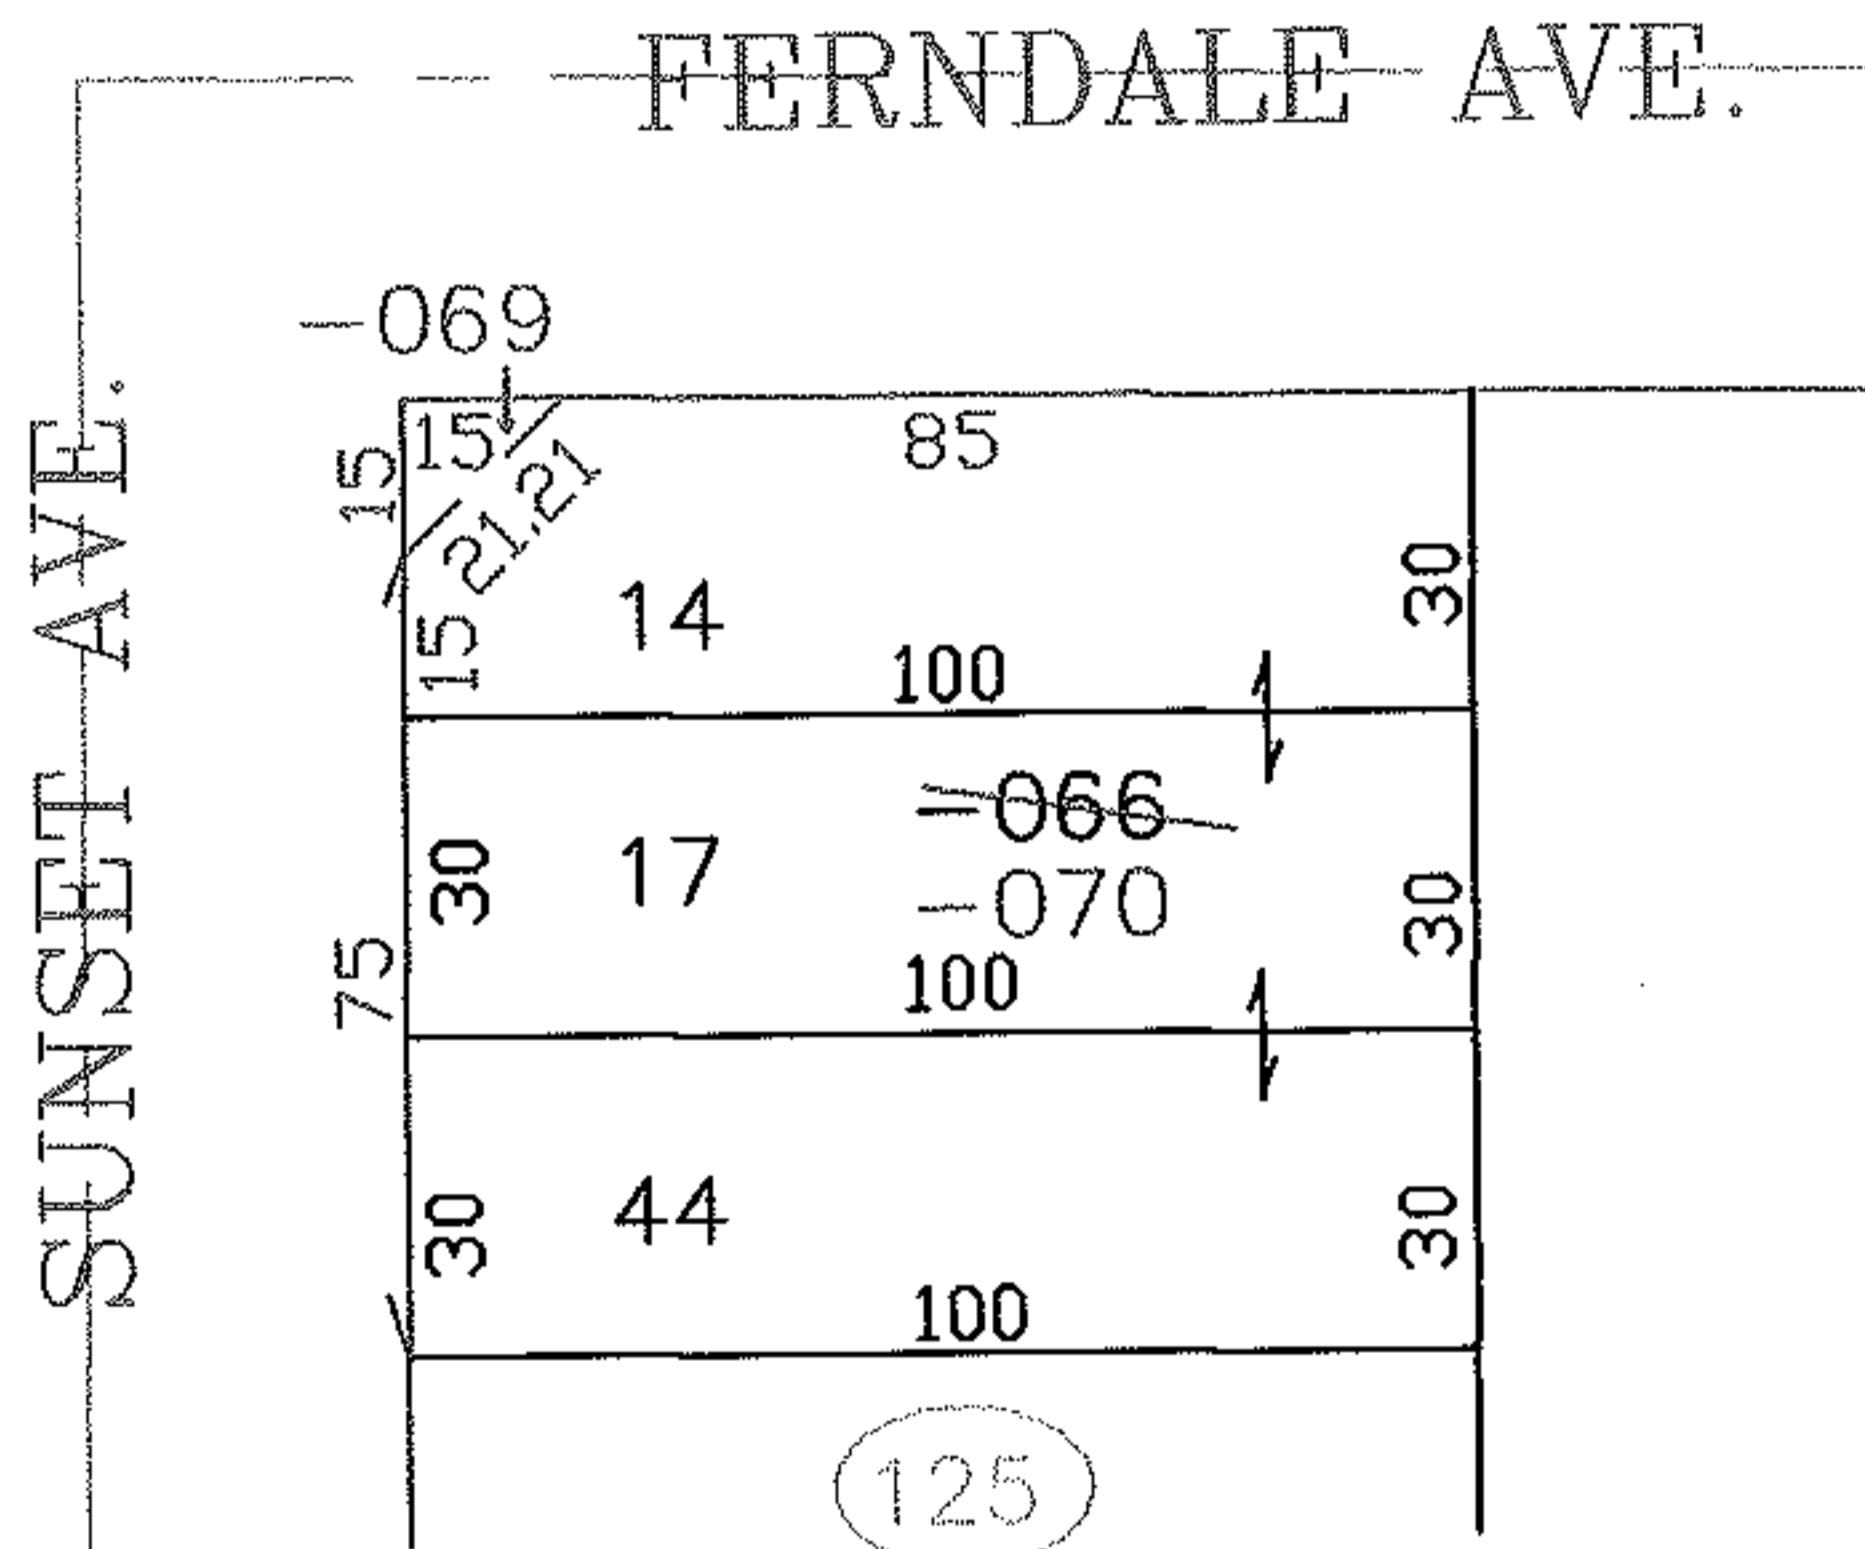

PARENT PARCEL: 03-00-039-125-066

CHILD PARCEL: 03-00-039-125-069, -070

STARTING POINT: SIDELINE OF FERNDALE AVE. & SUNSET AVE.

NO. 00043

SPLITS/DEEDS PROCESSED
 LORAIN COUNTY TAX MAP DEPARTMENT
 226 MIDDLE AVE. ELYRIA, OHIO

SURVEYED BY: ROBERT J. MCAULEY
 CLOSURE: 0.00 : 10.000
 MAP PAGE(S): 03-00-039-B
 APPROVED BY: JAH DATE: 2-10-03
 SCALE: 1" = 50' PRIOR INSTRUMENT: OR 30/039