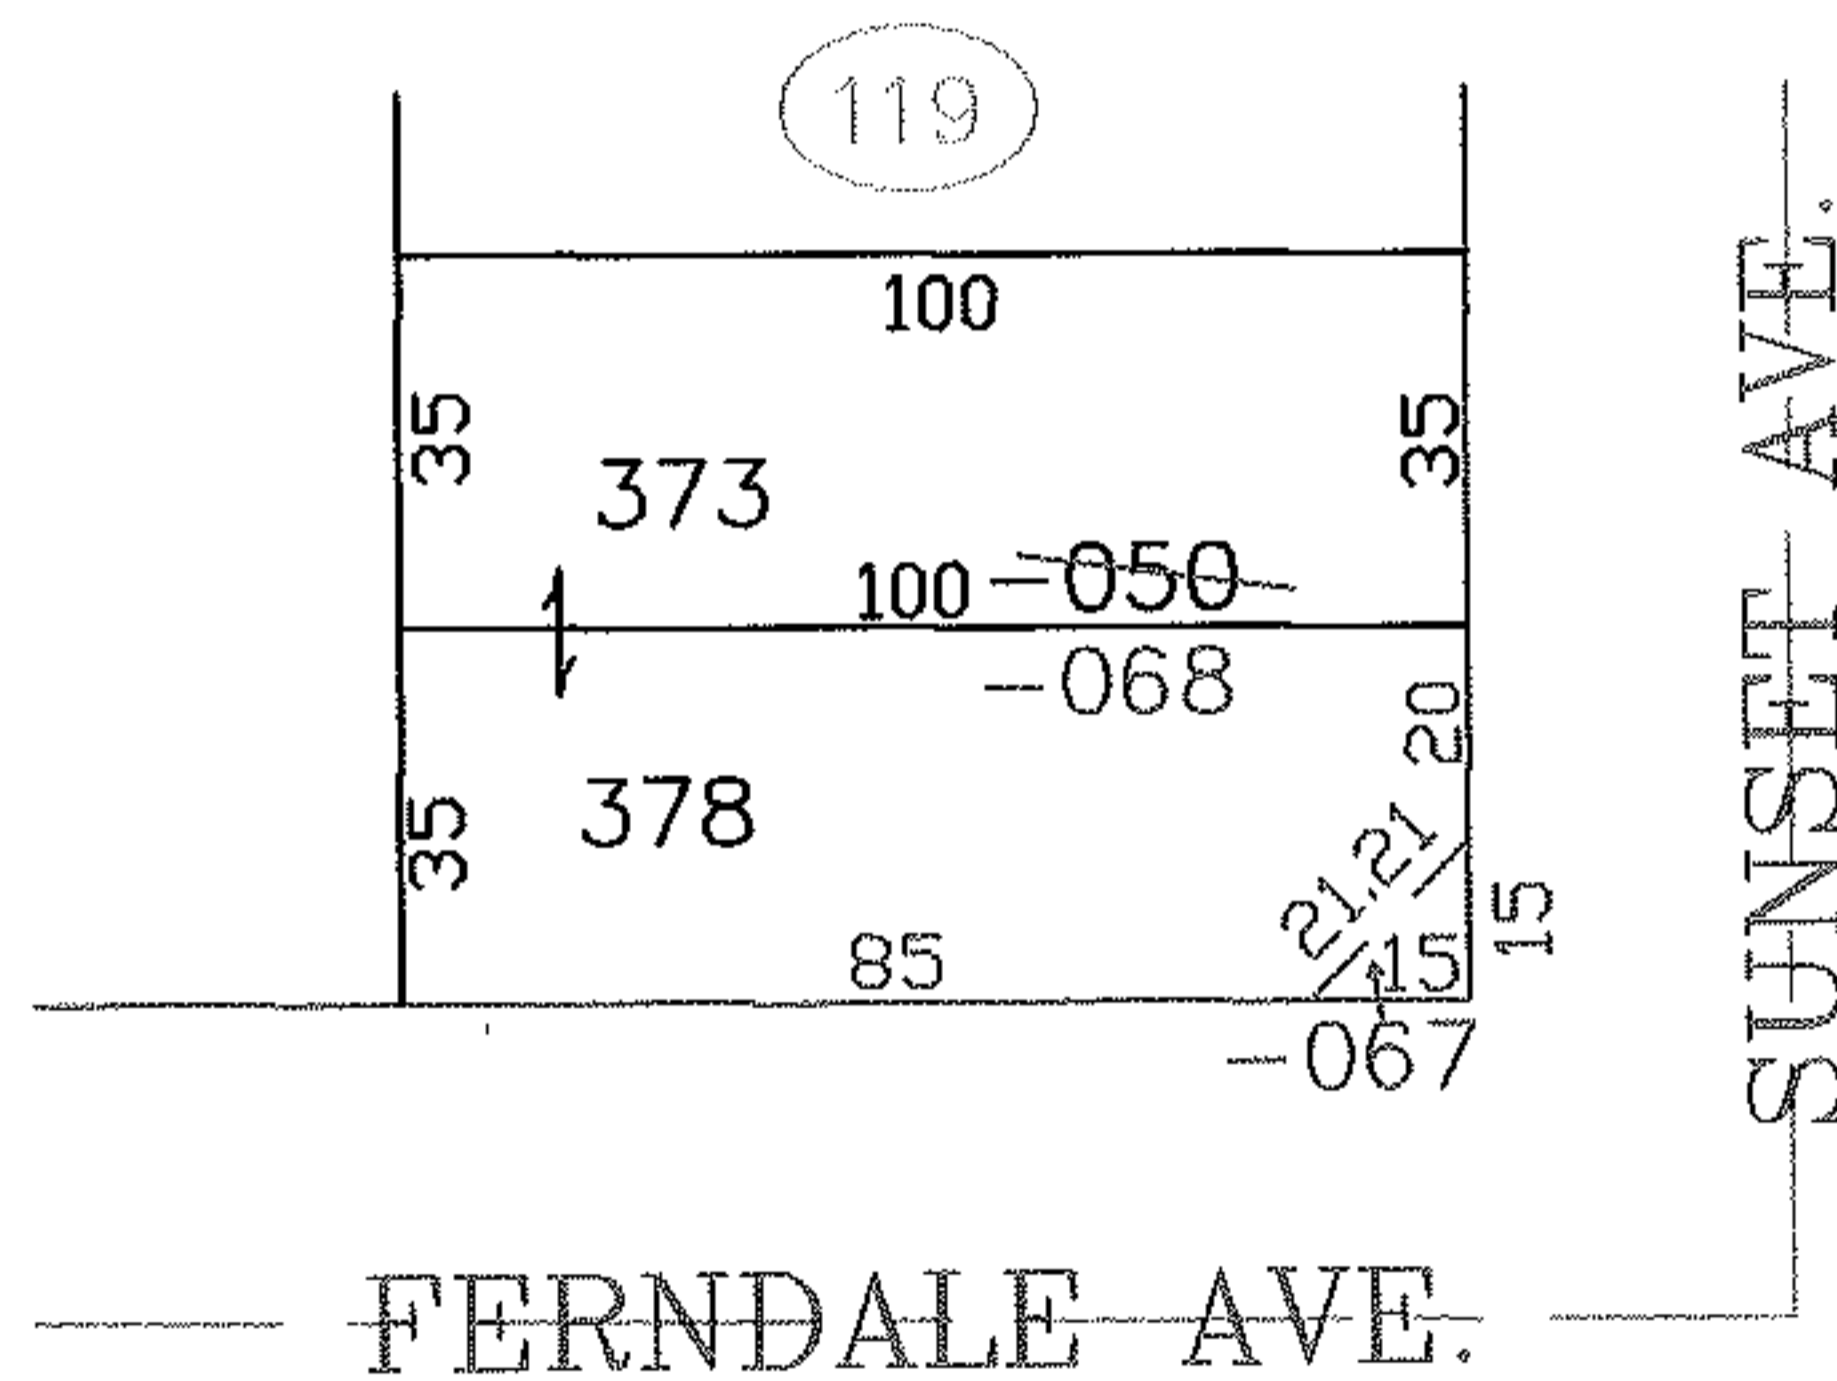

PARENT PARCEL: 03-00-039-119-050

CHILD PARCEL: 03-00-039-119-067, -068

STARTING POINT: SIDELINE OF FERNDALE AVE. & SUNSET AVE.

NO. 00042

SPLITS/DEEDS PROCESSED
LORAIN COUNTY TAX MAP DEPARTMENT
 226 MIDDLE AVE. ELYRIA, OHIO

SURVEYED BY: ROBERT J. MCAULEY
 CLOSURE: 0.00 : 10.000
 MAP PAGE(S): 3-00-039-B
 APPROVED BY: JAH DATE: 2-10-03
 SCALE: 1" = 50' PRIOR INSTRUMENT: 20010758672