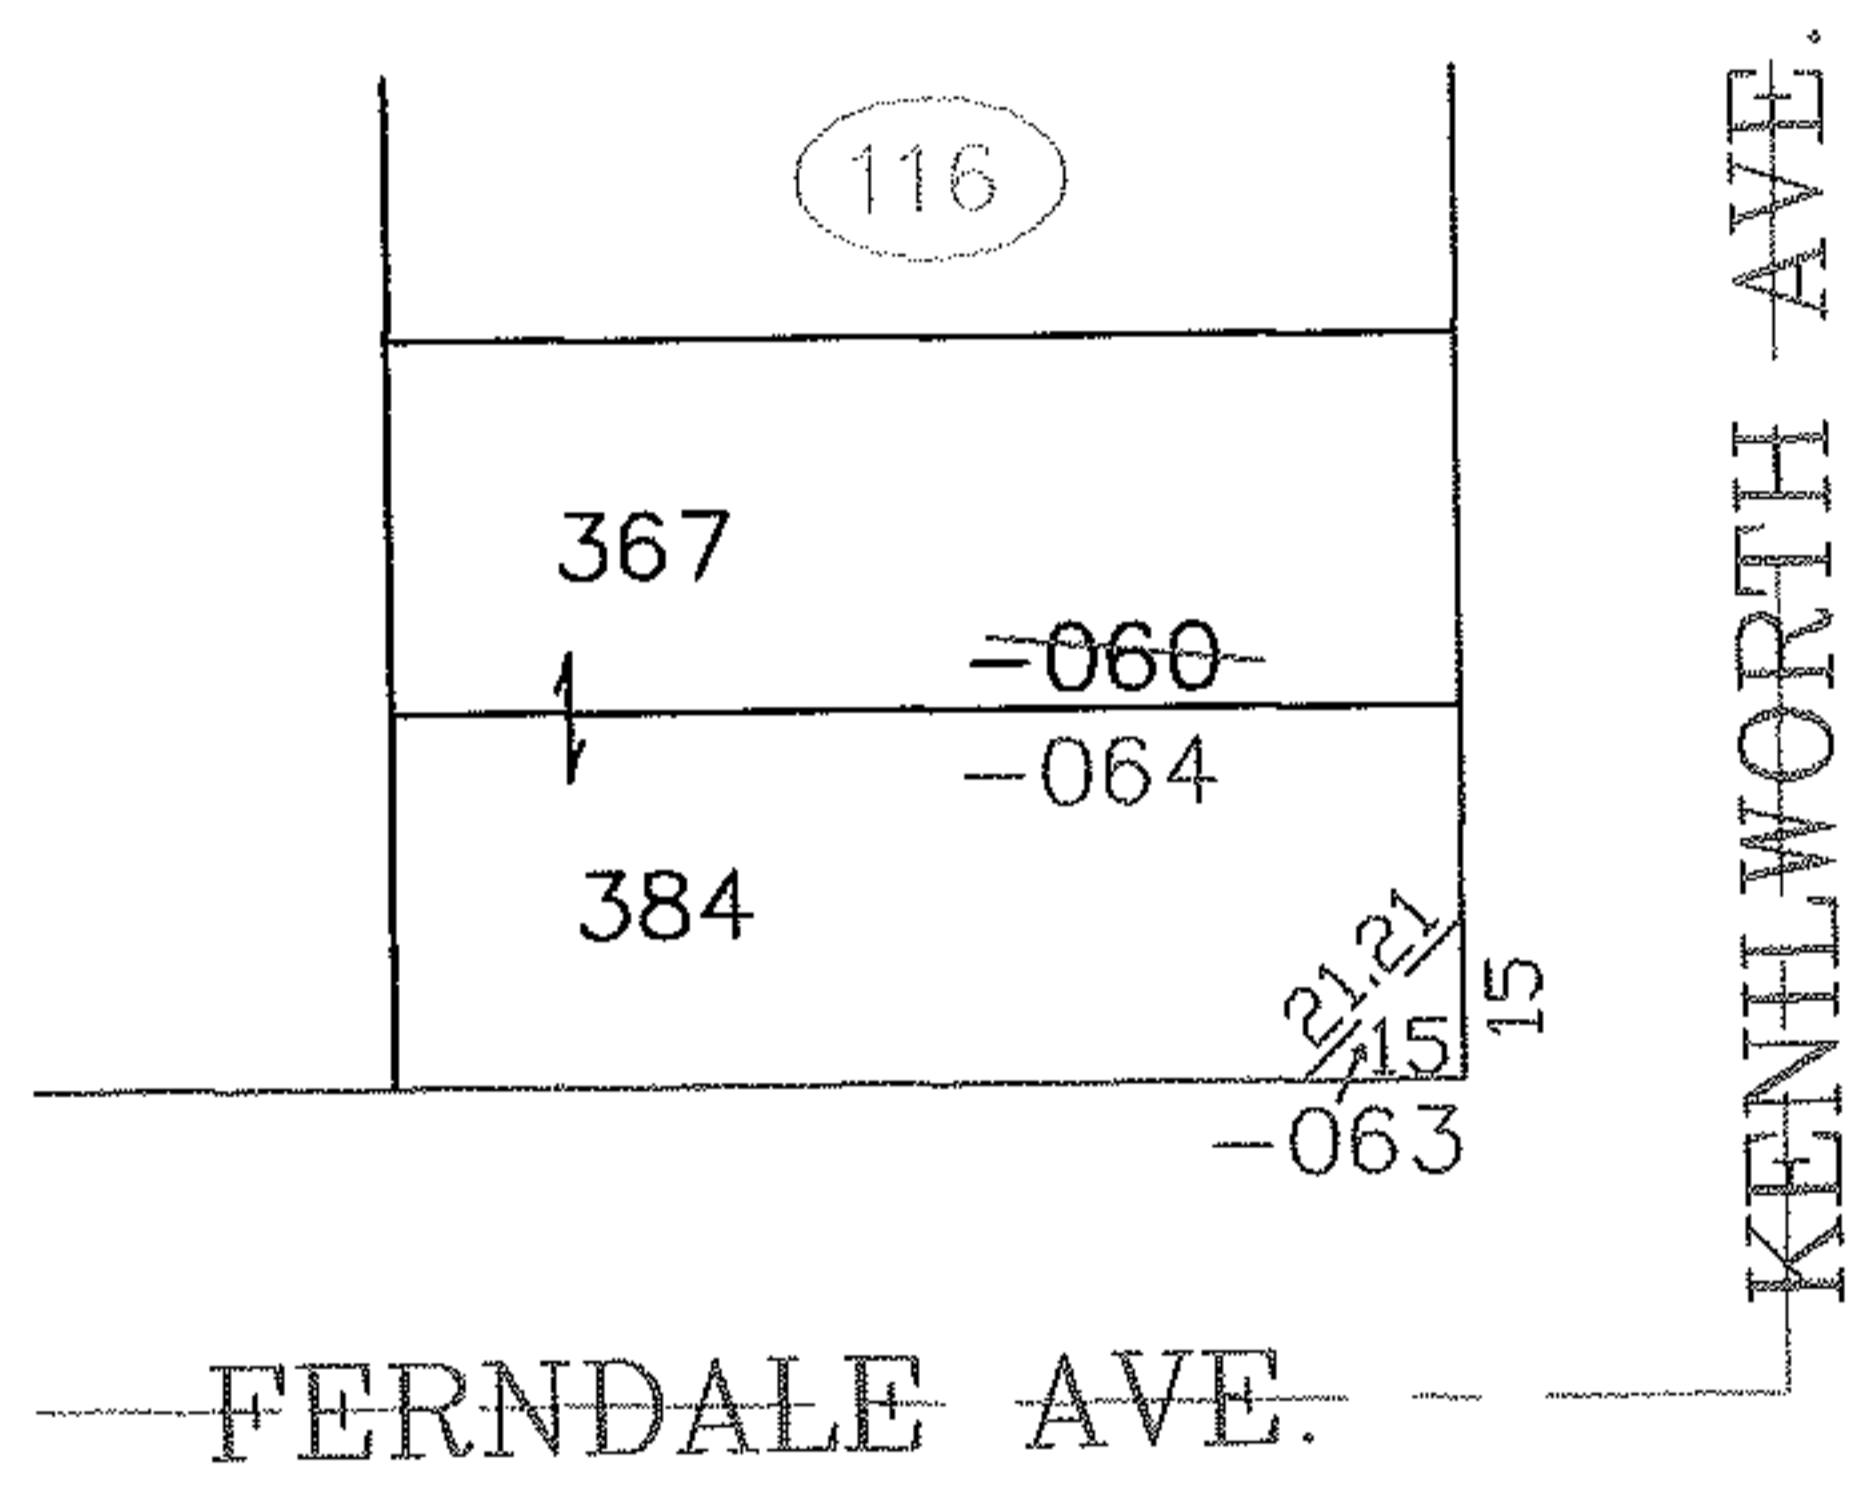

PARENT PARCEL: 03-00-039-116-060

CHILD PARCEL: 03-00-039-116-063, -064

STARTING POINT: SIDELINE OF FERNDALE AVE. & KENILWORTH AVE.

NO. 00041

SPLITS/DEEDS PROCESSED
 LORAIN COUNTY TAX MAP DEPARTMENT
 226 MIDDLE AVE. ELYRIA, OHIO

SURVEYED BY: ROBERT J. MCAULEY
 CLOSURE: 0.00 : 10.000
 MAP PAGE(S): 03-00-039-B
 APPROVED BY: JAH DATE: 2-6-03
 SCALE: 1" = 50' PRIOR INSTRUMENT: 0221/299