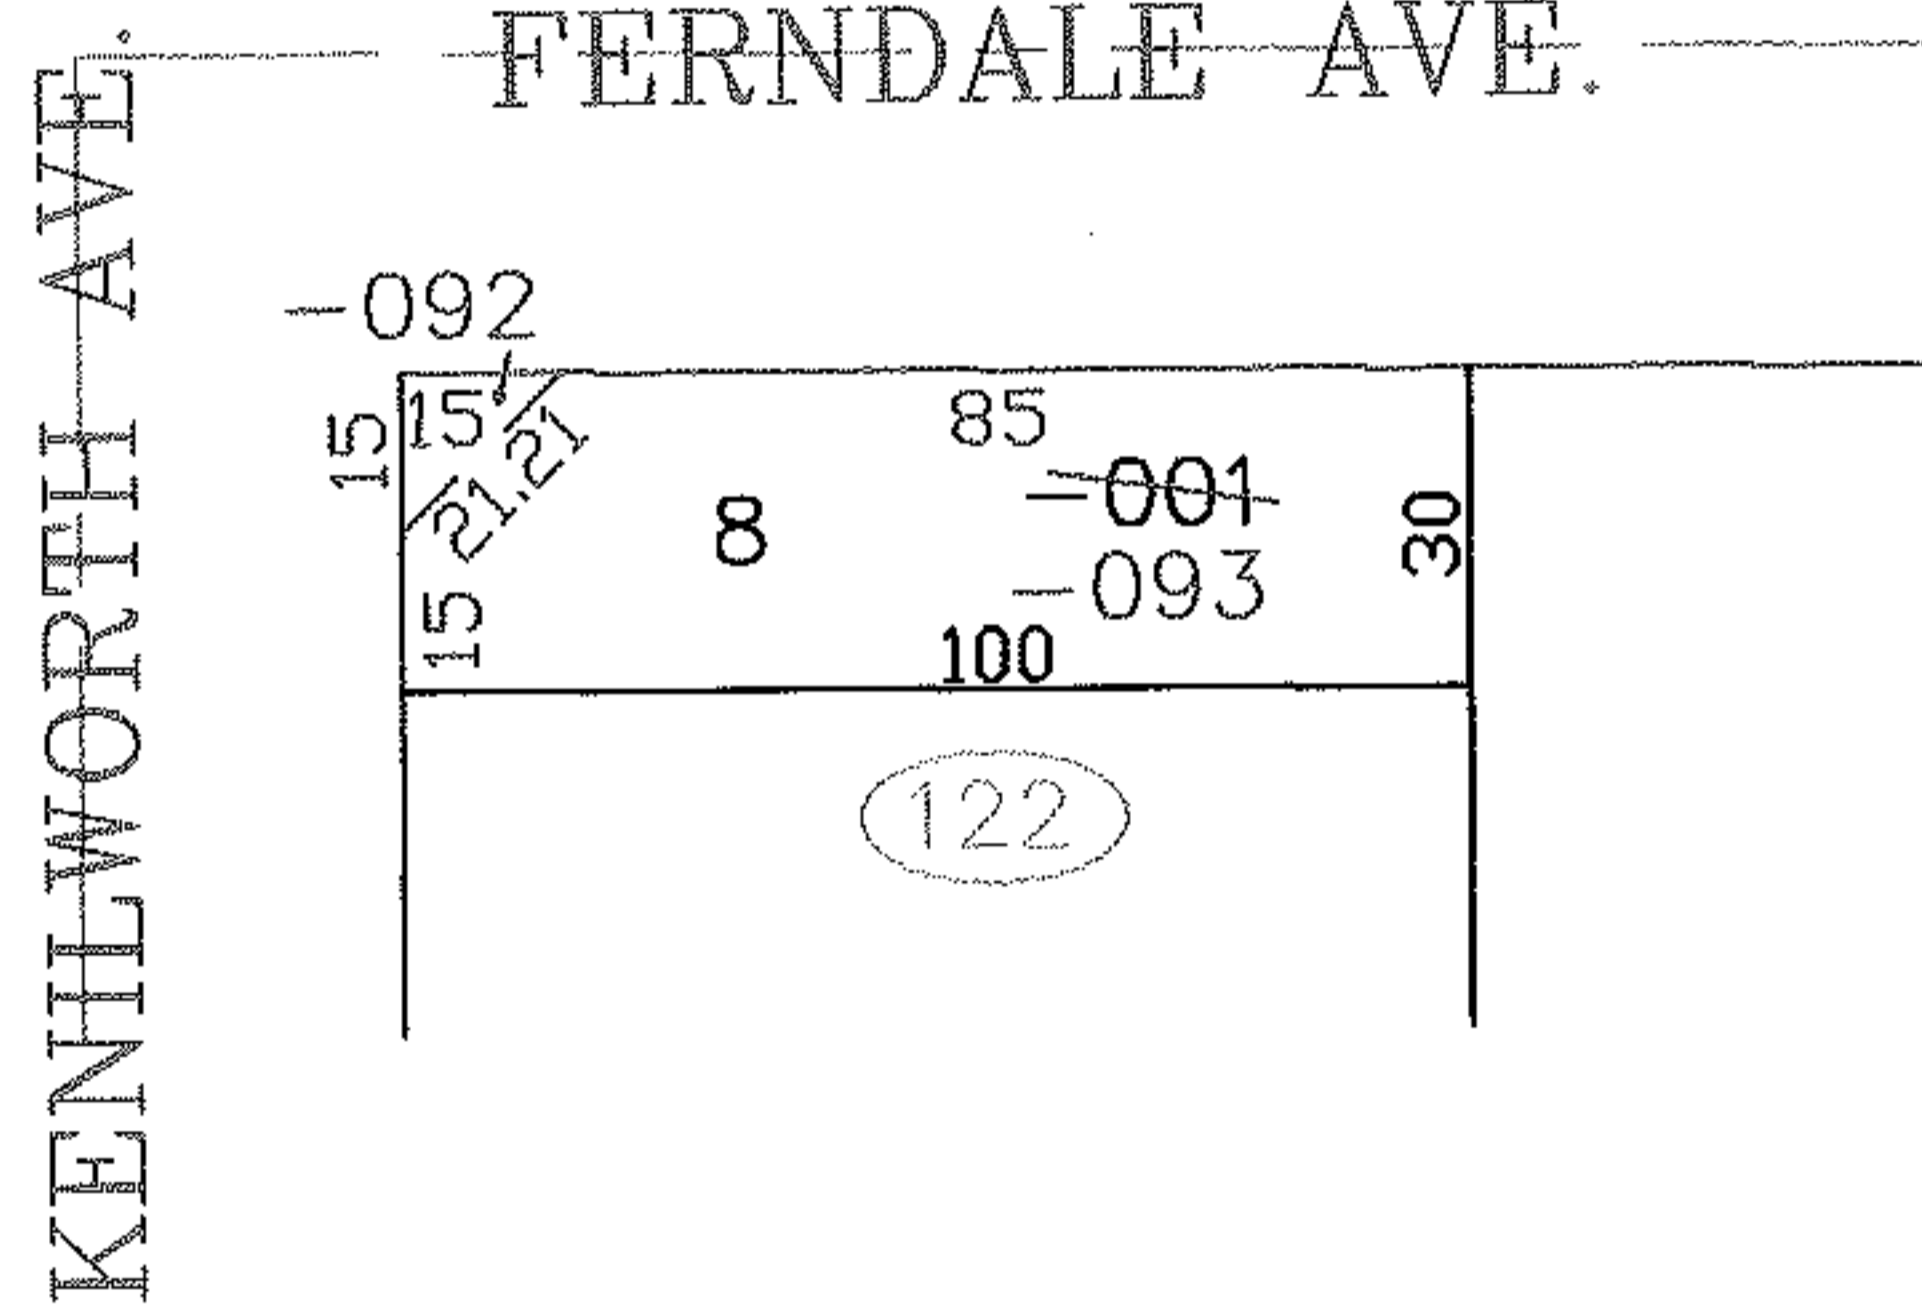

PARENT PARCEL: 03-00-039-122-001

CHILD PARCEL: 03-00-039-122-092, -093

STARTING POINT: SIDELINE OF FERNDALE AVE. & KENILWORTH AVE.

NO. 00040

SPLITS/DEEDS PROCESSED
LORAIN COUNTY TAX MAP DEPARTMENT
226 MIDDLE AVE. ELYRIA, OHIO

SURVEYED BY: ROBERT J. MCAULEY
 CLOSURE: 0.00 : 10.000
 MAP PAGE(S): 3-00-039-B
 APPROVED BY: JAH DATE: 2-6-03
 SCALE: 1" = 50' PRIOR INSTRUMENT: 20020831733