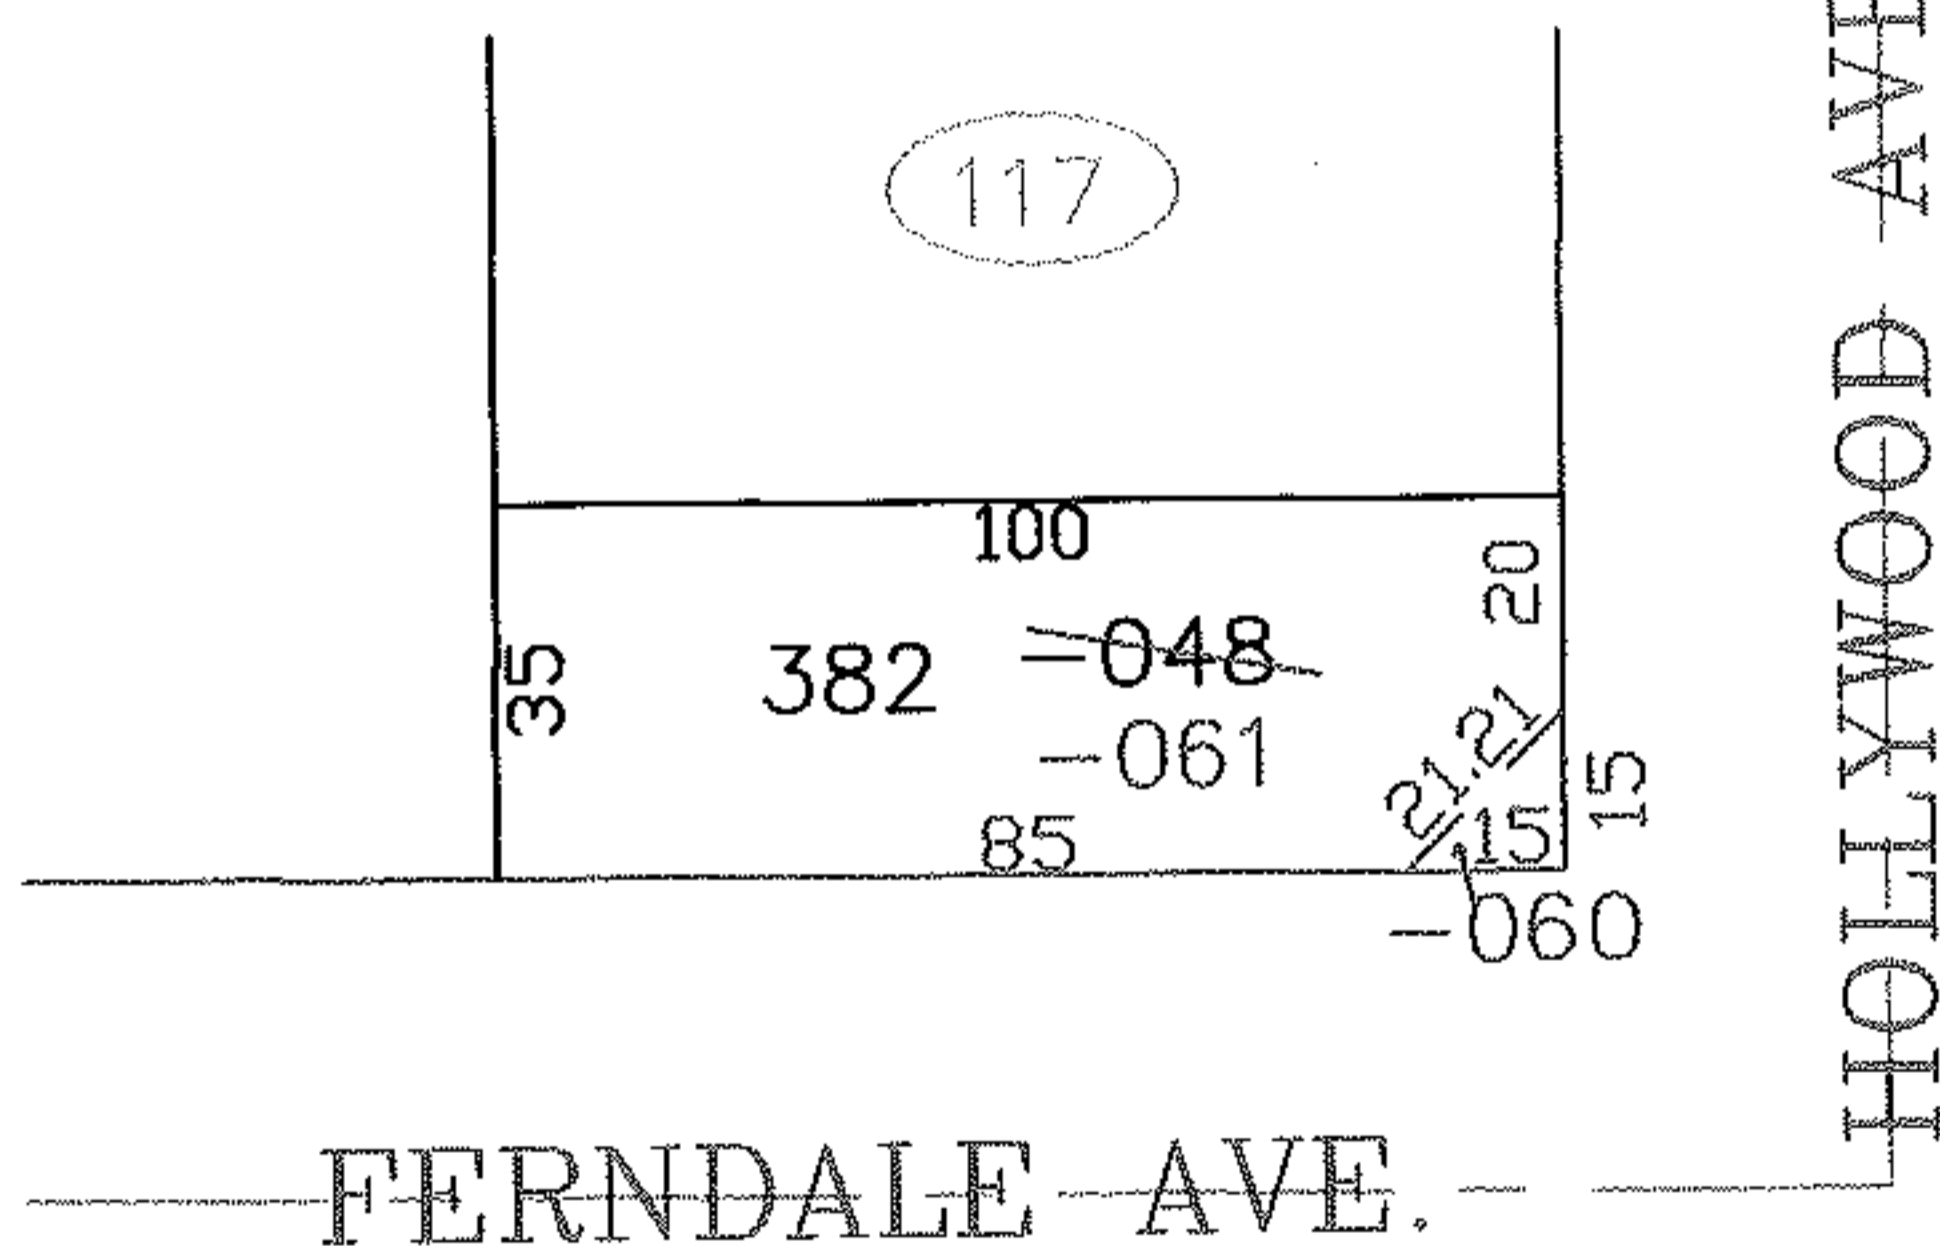

PARENT PARCEL: 03-00-039-117-048

CHILD PARCEL: 03-00-039-117-060, -061

STARTING POINT: SIDELINE OF FERNDALE AVE. & HOLLYWOOD AVE.

NO. 00037

SPLITS/DEEDS PROCESSED
 LORAIN COUNTY TAX MAP DEPARTMENT
 226 MIDDLE AVE. ELYRIA, OHIO

SURVEYED BY: ROBERT J. MCAULEY
 CLOSURE: 0.00 : 10.000
 MAP PAGE(S): 03-00-039-B
 APPROVED BY: JAH DATE: 2-5-03
 SCALE: 1" = 50' PRIOR INSTRUMENT: 970469554