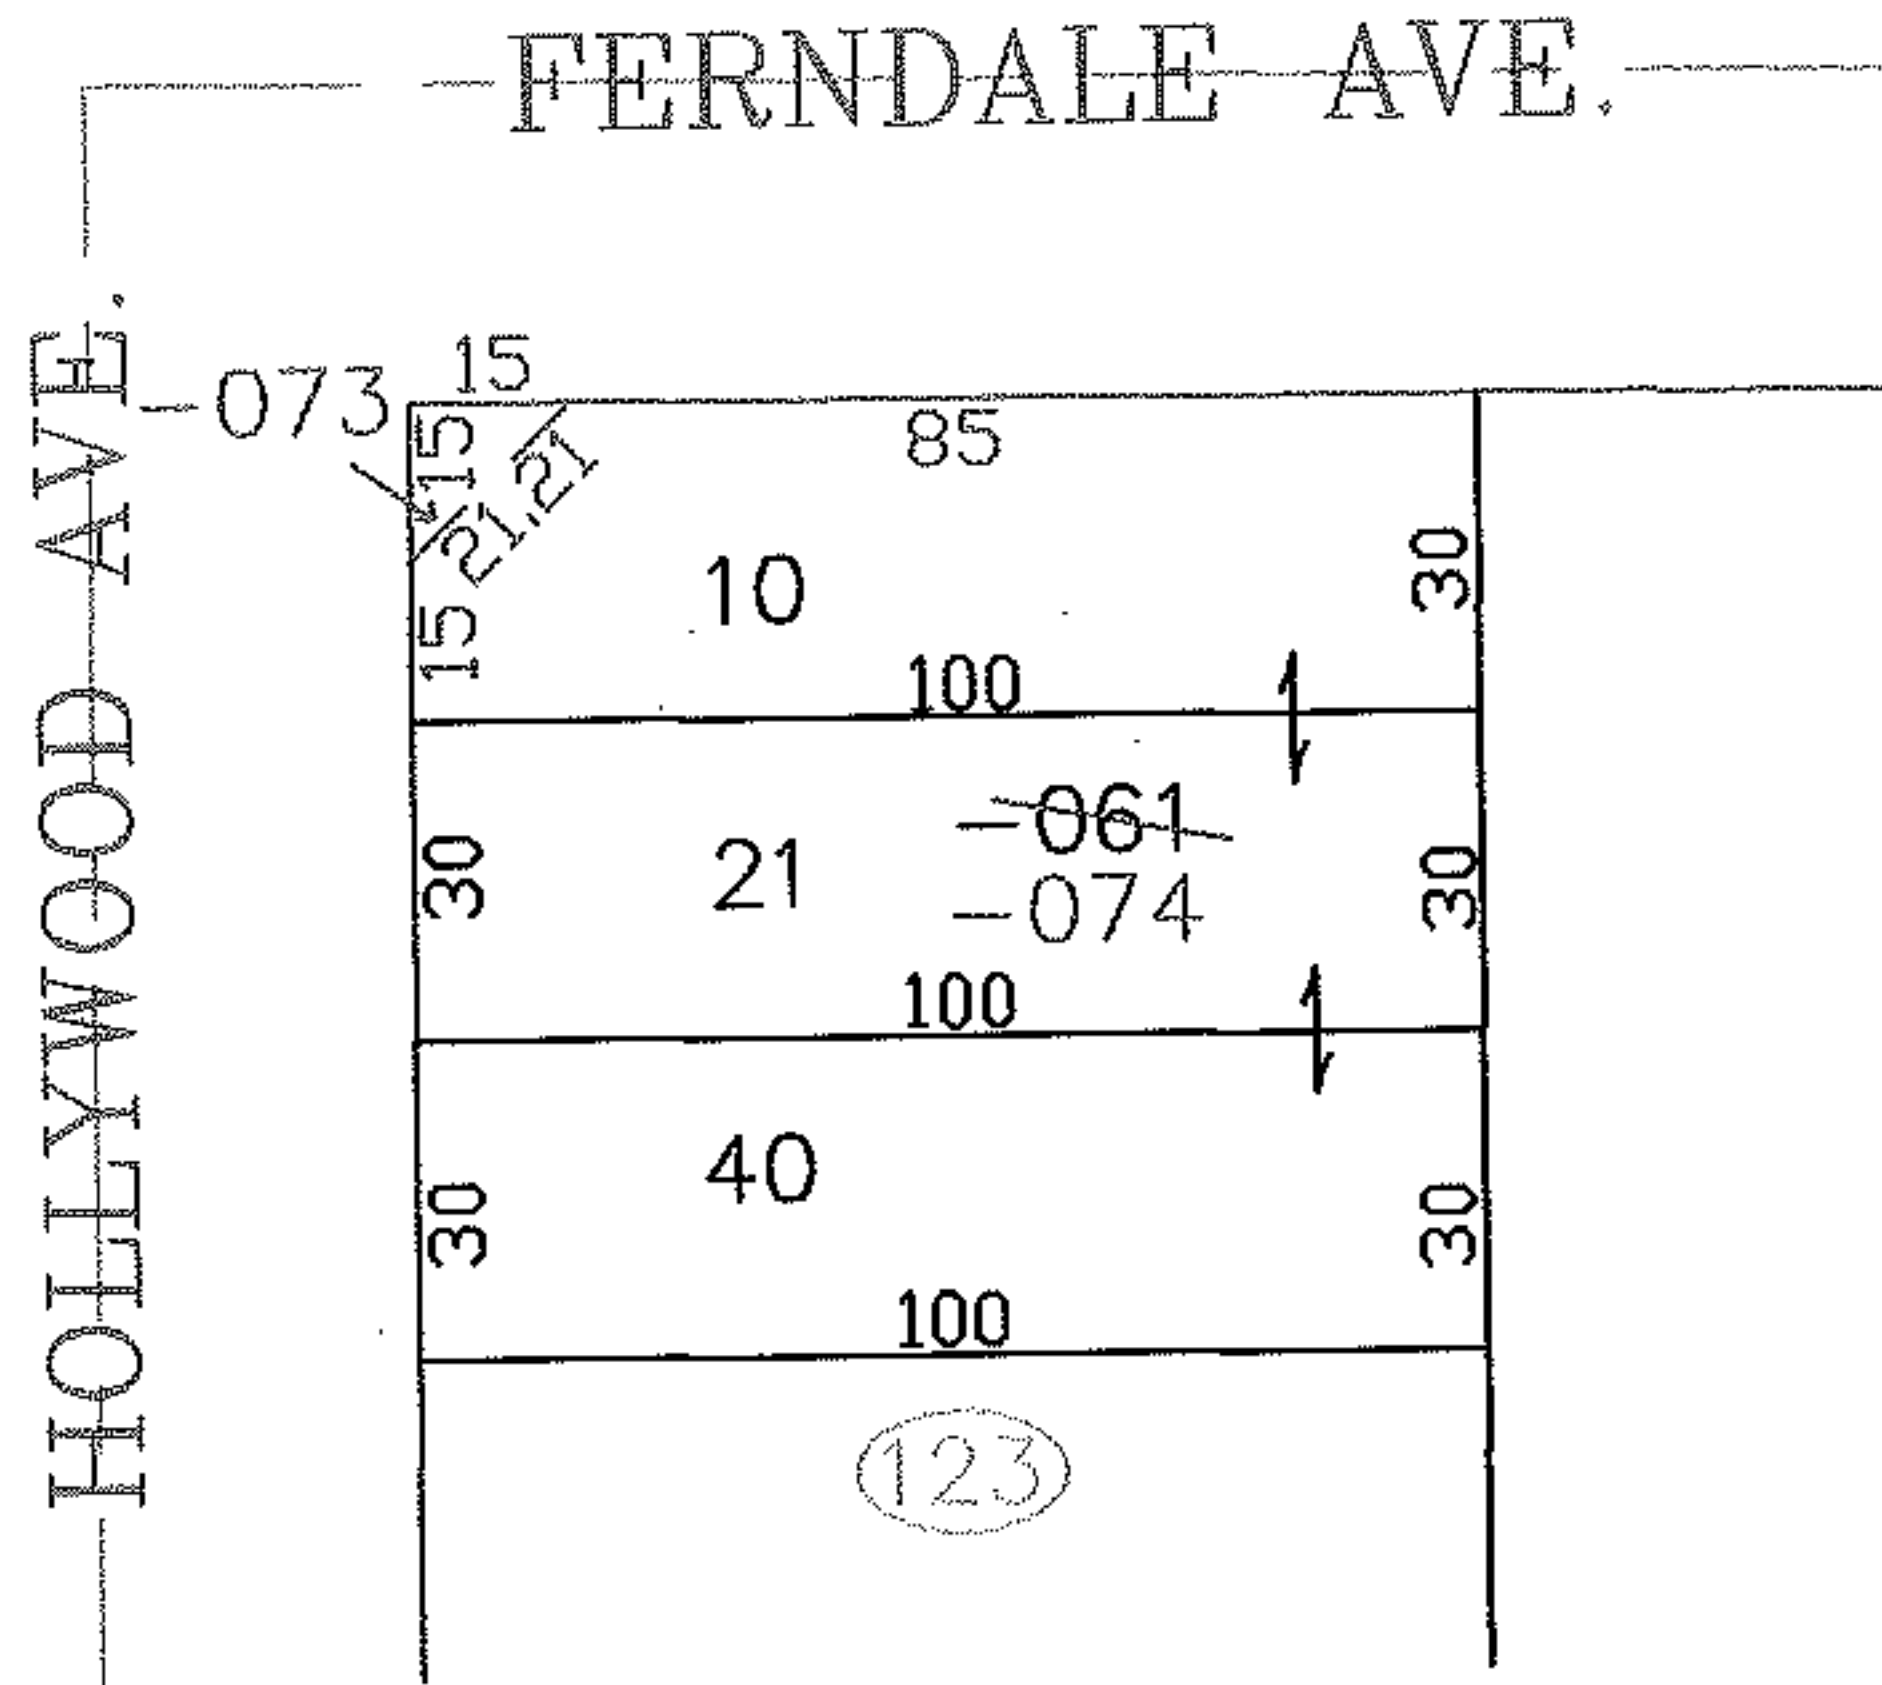

PARENT PARCEL: 03-00-039-123-061

CHILD PARCEL: 03-00-039-123-073, -074

STARTING POINT: SIDELINE OF FERNDALE AVE. & HOLLYWOOD AVE.

NO. 00036

SPLITS/DEEDS PROCESSED
 LORAIN COUNTY TAX MAP DEPARTMENT
 226 MIDDLE AVE. ELYRIA, OHIO

SURVEYED BY: ROBERT J. MCAULEY
 CLOSURE: 0.00 : 10.000
 MAP PAGE(S): 03-00-039-B
 APPROVED BY: JAH DATE: 02-05-03
 SCALE: 1" = 50' PRIOR INSTRUMENT: OR 36/0035