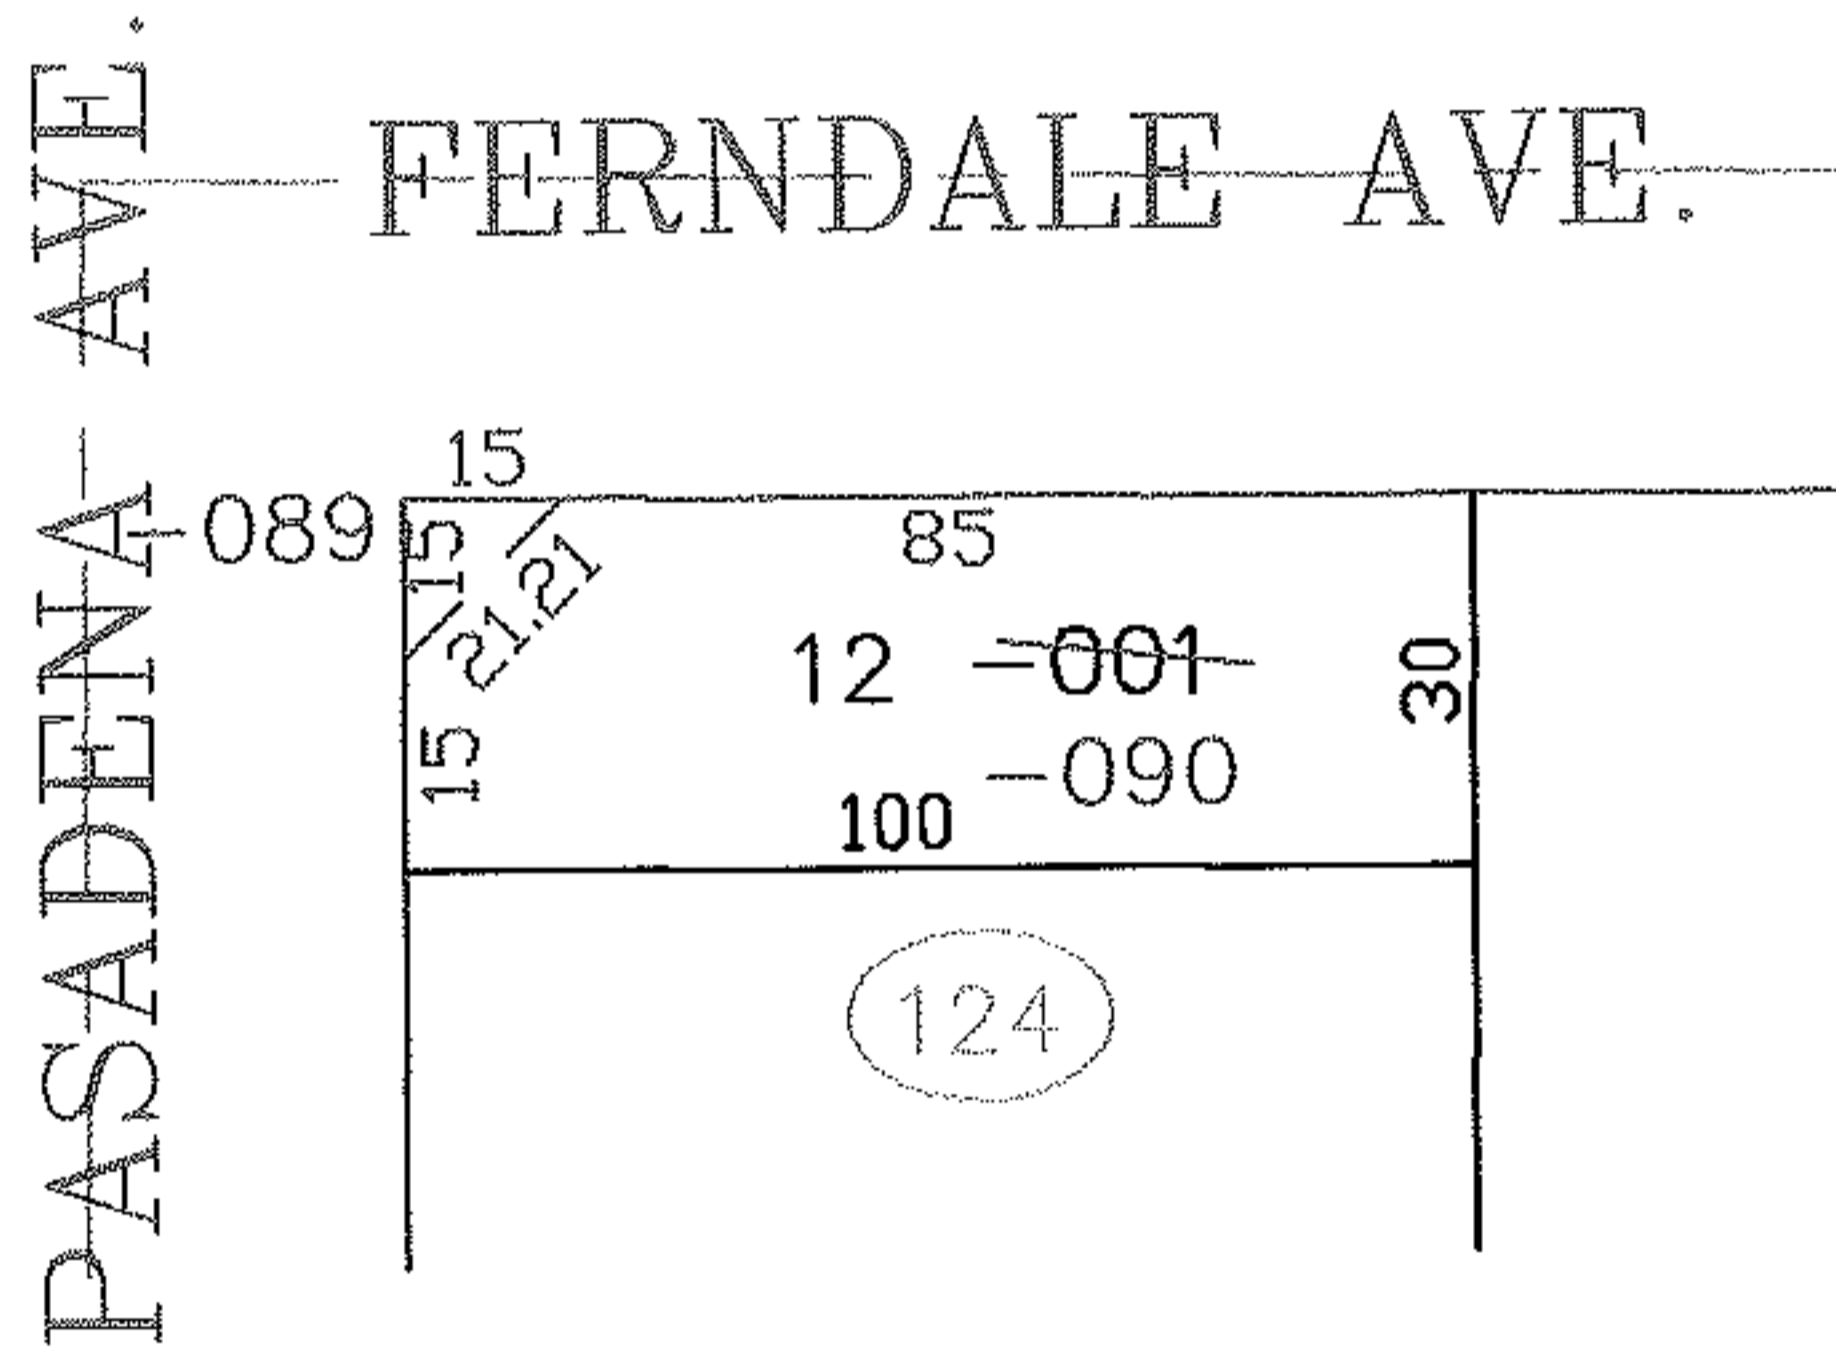

PARENT PARCEL: 03-00-039-124-001

CHILD PARCEL: 03-00-039-124-089, -090

STARTING POINT: SIDELINE OF FERNDALE AVE. & PASADENA AVE.

NO. 00033

SPLITS/DEEDS PROCESSED
LORAIN COUNTY TAX MAP DEPARTMENT
226 MIDDLE AVE. ELYRIA, OHIO

SURVEYED BY: ROBERT J. MCAULEY
 CLOSURE: 0.00 : 10.000
 MAP PAGE(S): 03-00-039-B
 APPROVED BY: JAH DATE: 2-3-03
 SCALE: 1" = 50' PRIOR INSTRUMENT: 20010749449