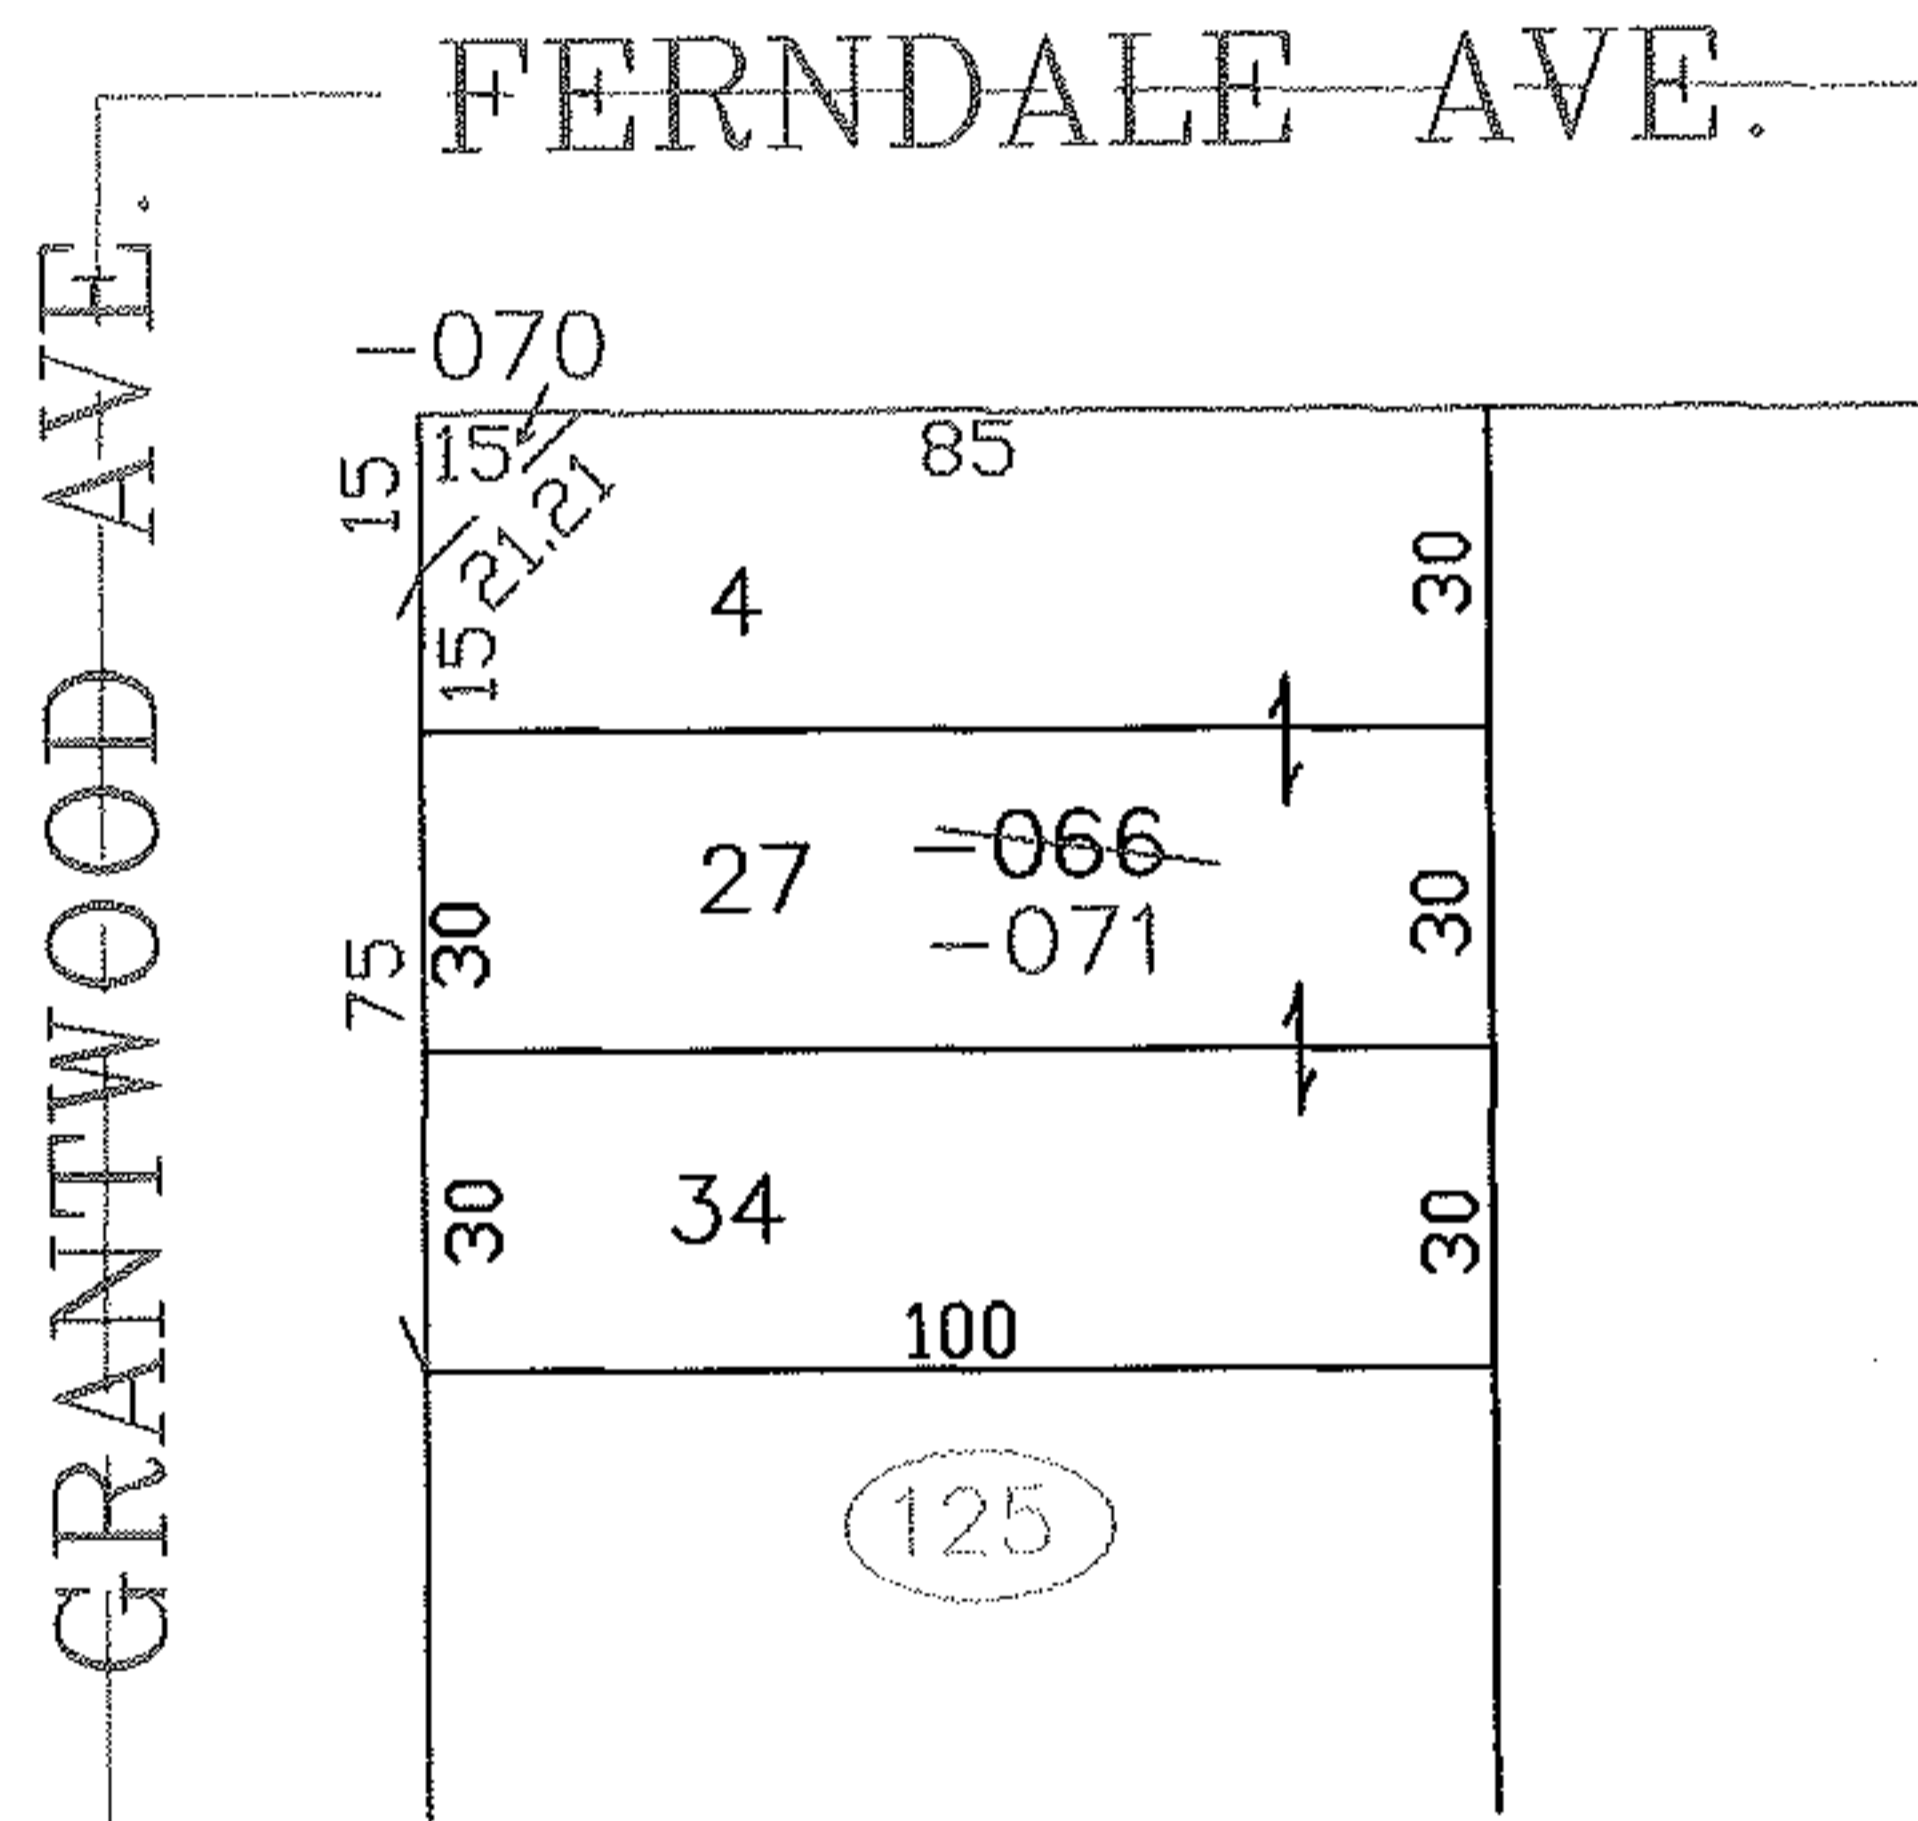

PARENT PARCEL: 03-00-040-125-066

CHILD PARCEL: 03-00-040-125-070, -071

STARTING POINT: SIDELINE OF FERNDALE AVE. & GRANTWOOD AVE.

NO. 00031

SPLITS/DEEDS PROCESSED
 LORAIN COUNTY TAX MAP DEPARTMENT
 226 MIDDLE AVE. ELYRIA, OHIO

SURVEYED BY: ROBERT J. MCAULEY
 CLOSURE: 0.00 : 10.000
 MAP PAGE(S): 03-00-040
 APPROVED BY: JAH DATE: 2-3-03
 SCALE: 1" = 50' PRIOR INSTRUMENT: 20010730541