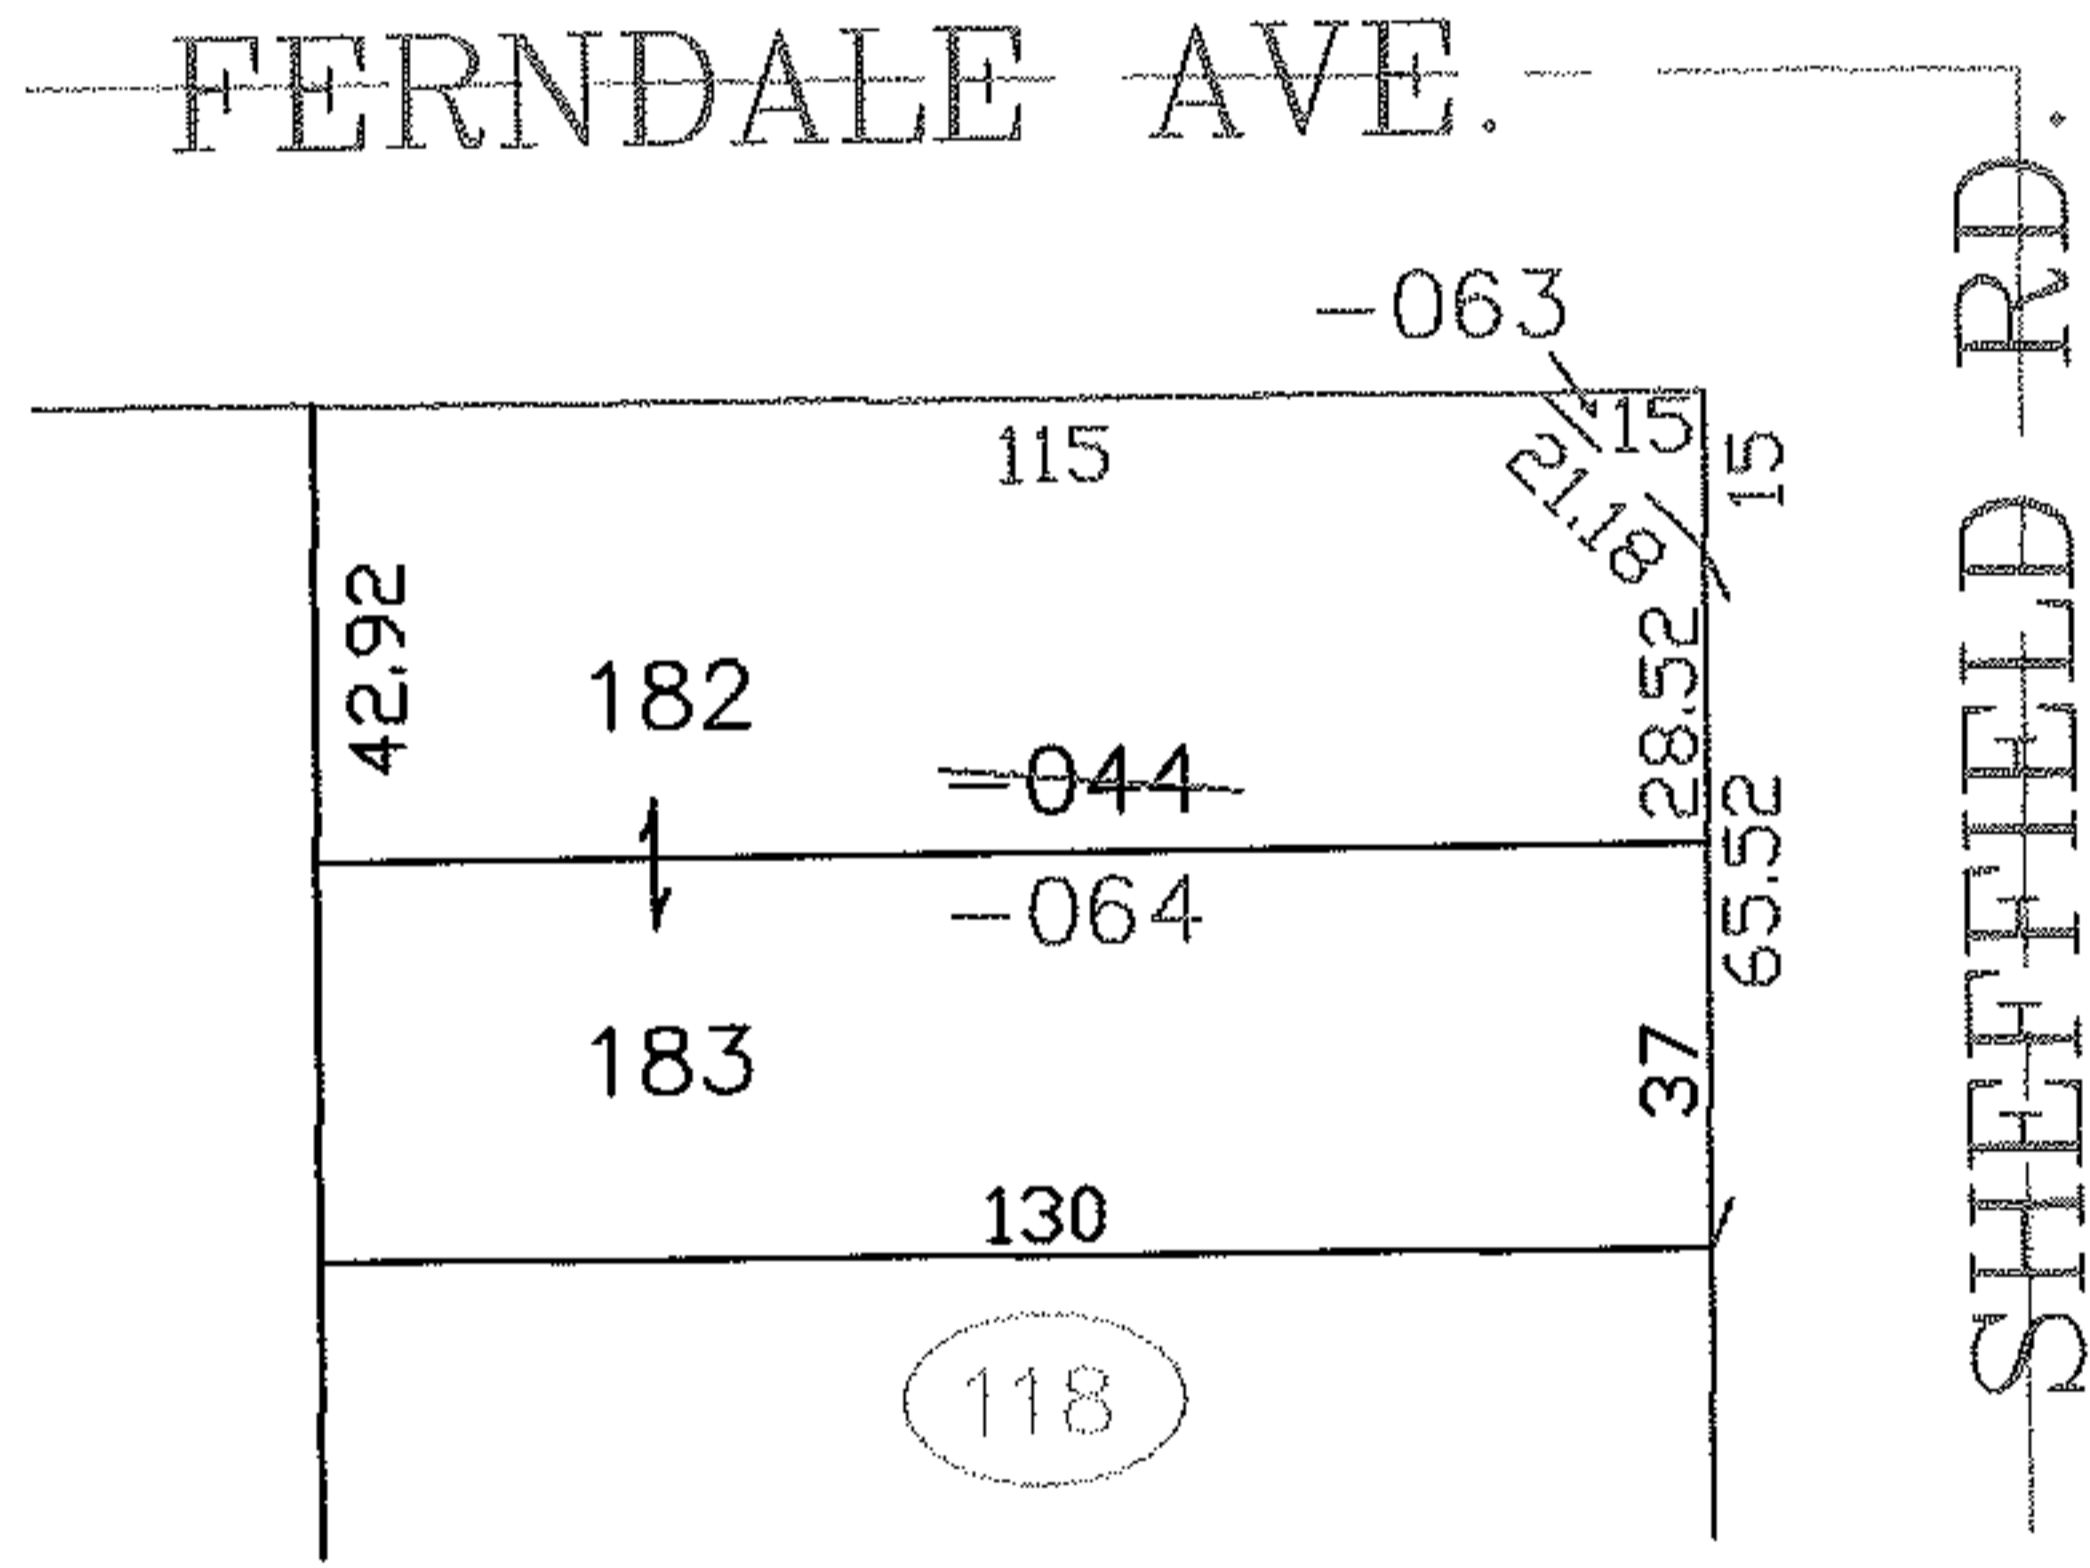

PARENT PARCEL: 03-00-041-118-044

CHILD PARCEL: 03-00-041-118-063, -064

STARTING POINT: SIDELINE OF FERNDALE AVE. & SHEFFIELD RD.

NO. 00030

SPLITS/DEEDS PROCESSED
 LORAIN COUNTY TAX MAP DEPARTMENT
 226 MIDDLE AVE. ELYRIA, OHIO

SURVEYED BY: ROBERT J. MCAULEY
 CLOSURE: 0.00 : 10.000
 MAP PAGE(S): 03-00-041-A
 APPROVED BY: JAH DATE: 02-03-03
 SCALE: 1" = 50' PRIOR INSTRUMENT: 20020825693