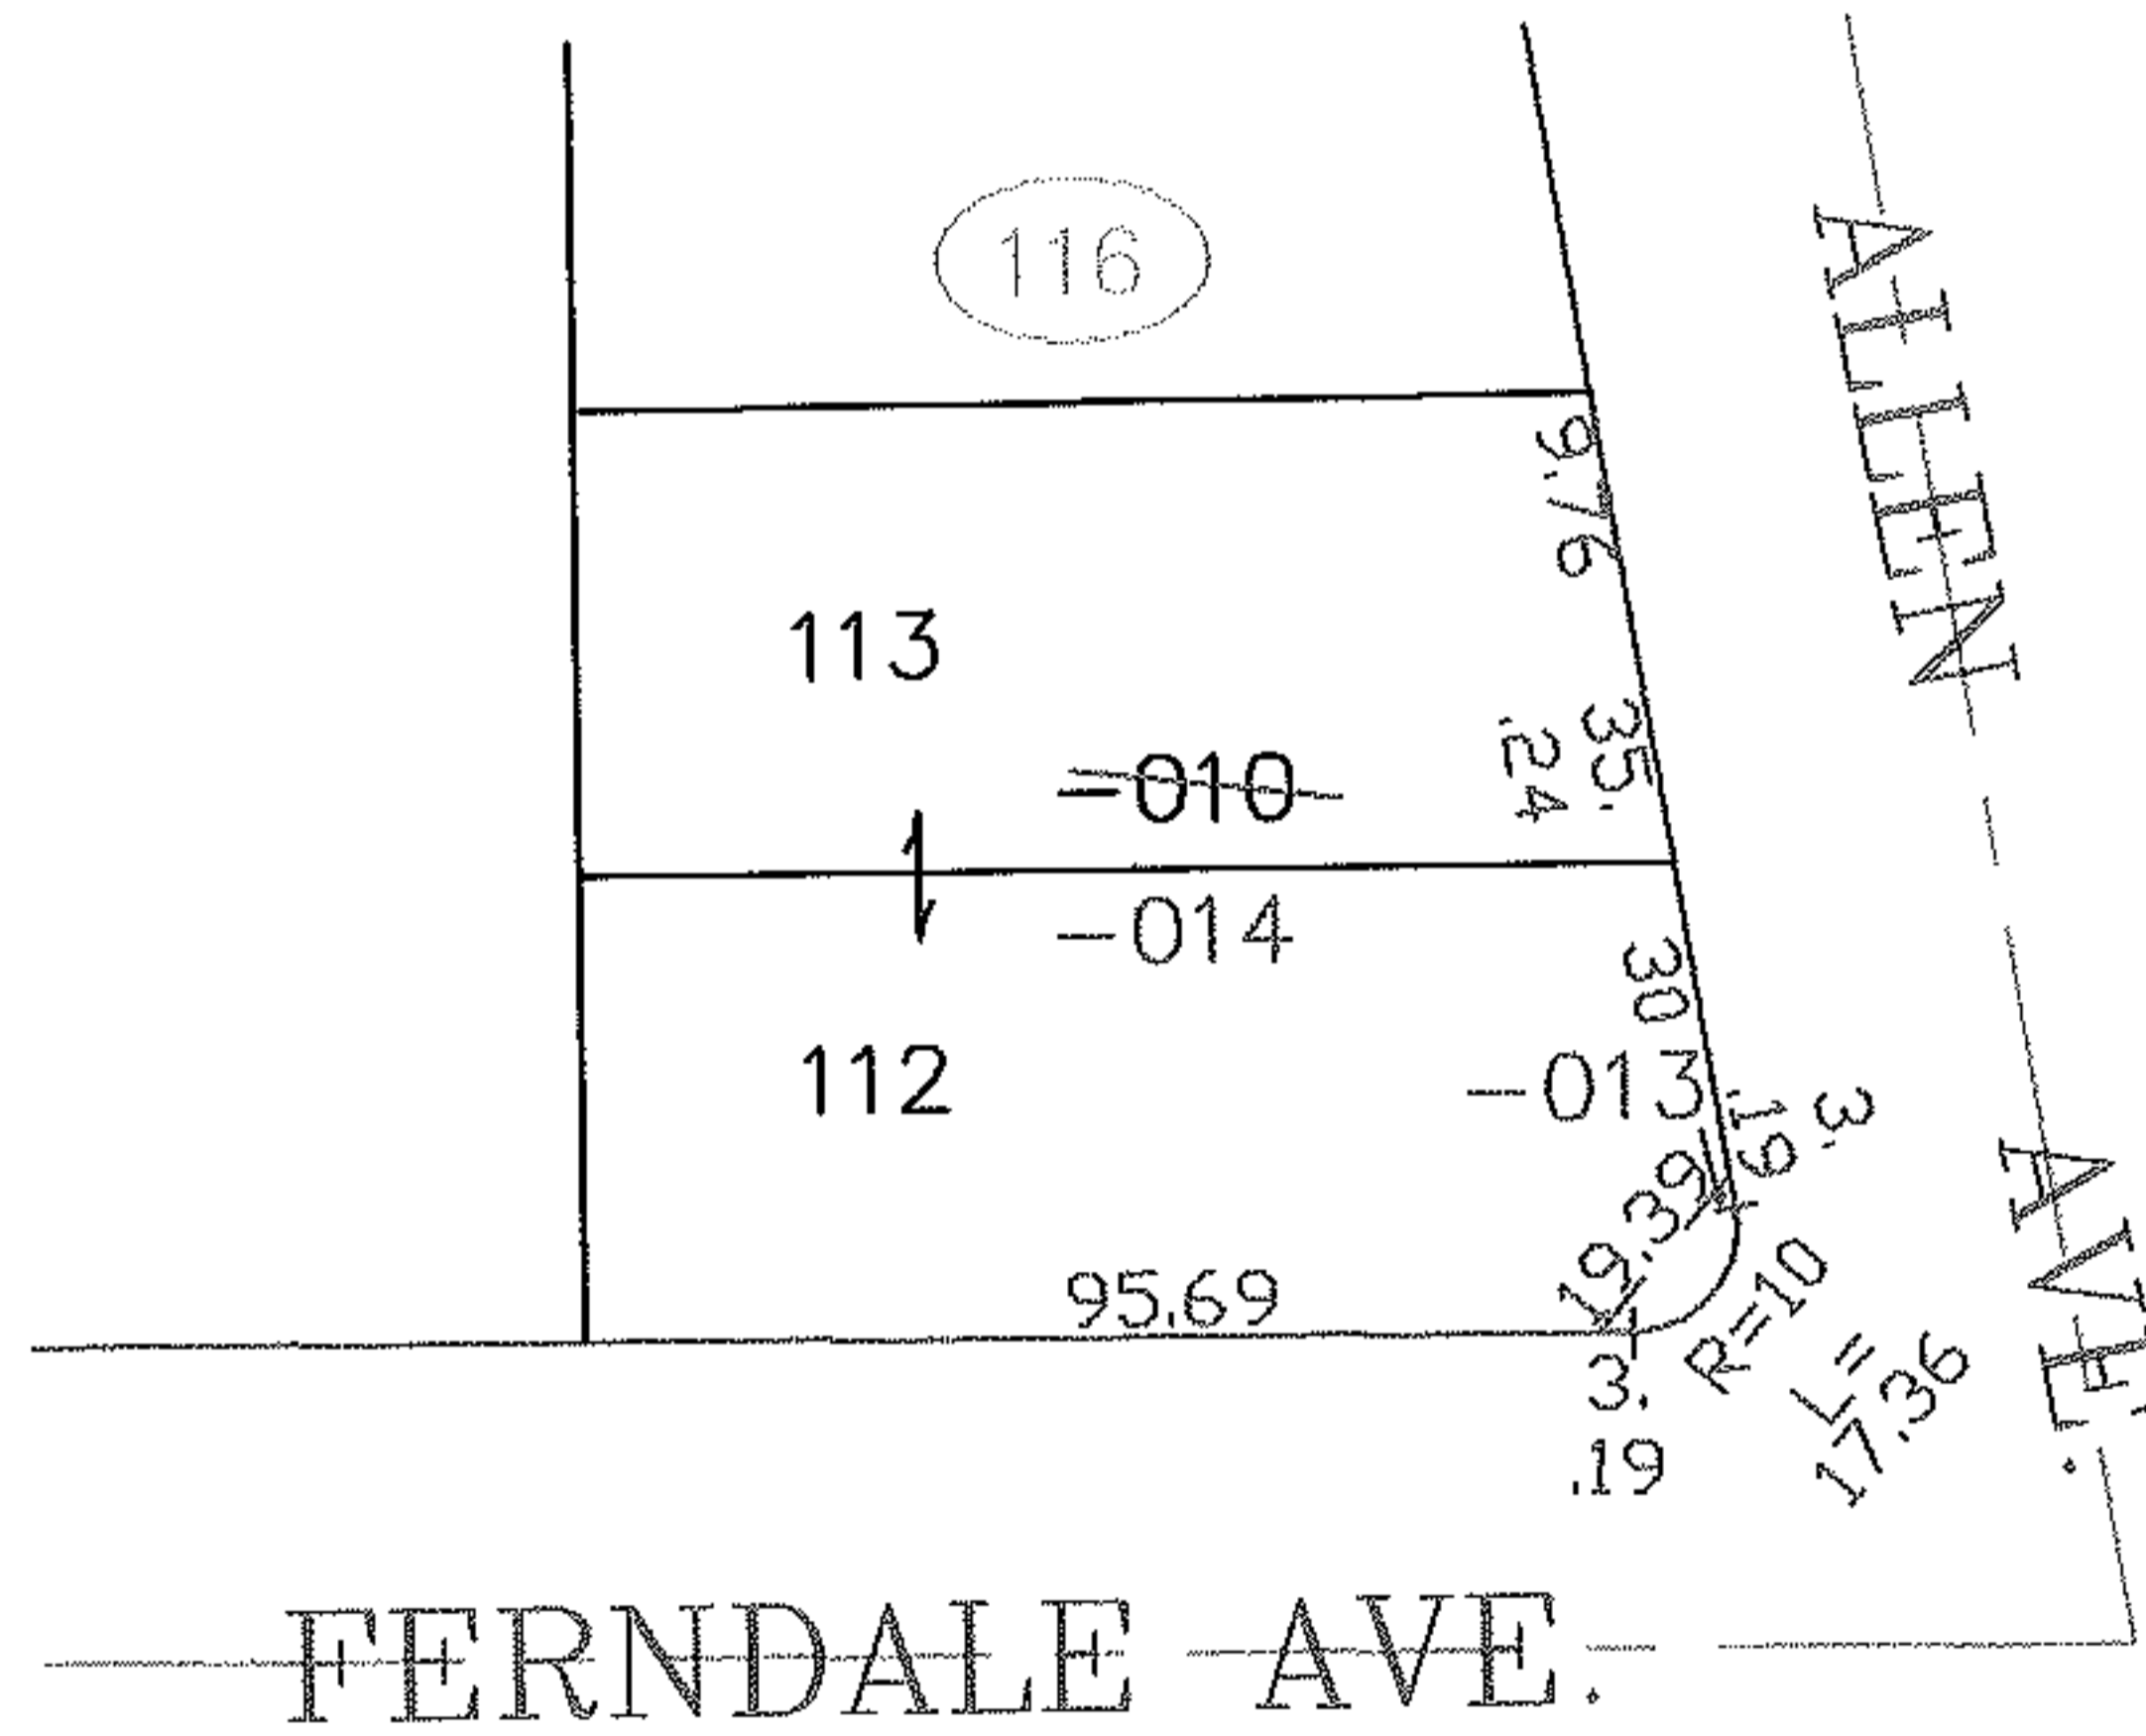

PARENT PARCEL: 03-00-040-116-010

CHILD PARCEL: 03-00-040-116-013, -014

STARTING POINT: SIDELINE OF FERNDALE AVE & ALLEN AVE.

NO. 00029

SPLITS/DEEDS PROCESSED
LORAIN COUNTY TAX MAP DEPARTMENT
 226 MIDDLE AVE. ELYRIA, OHIO

SURVEYED BY: ROBERT J. MCAULEY
 CLOSURE: 0.00 : 10.000
 MAP PAGE(S): 03-00-040
 APPROVED BY: JAH DATE: 02-03-03
 SCALE: 1" = 50' PRIOR INSTRUMENT: OR 1185/0091