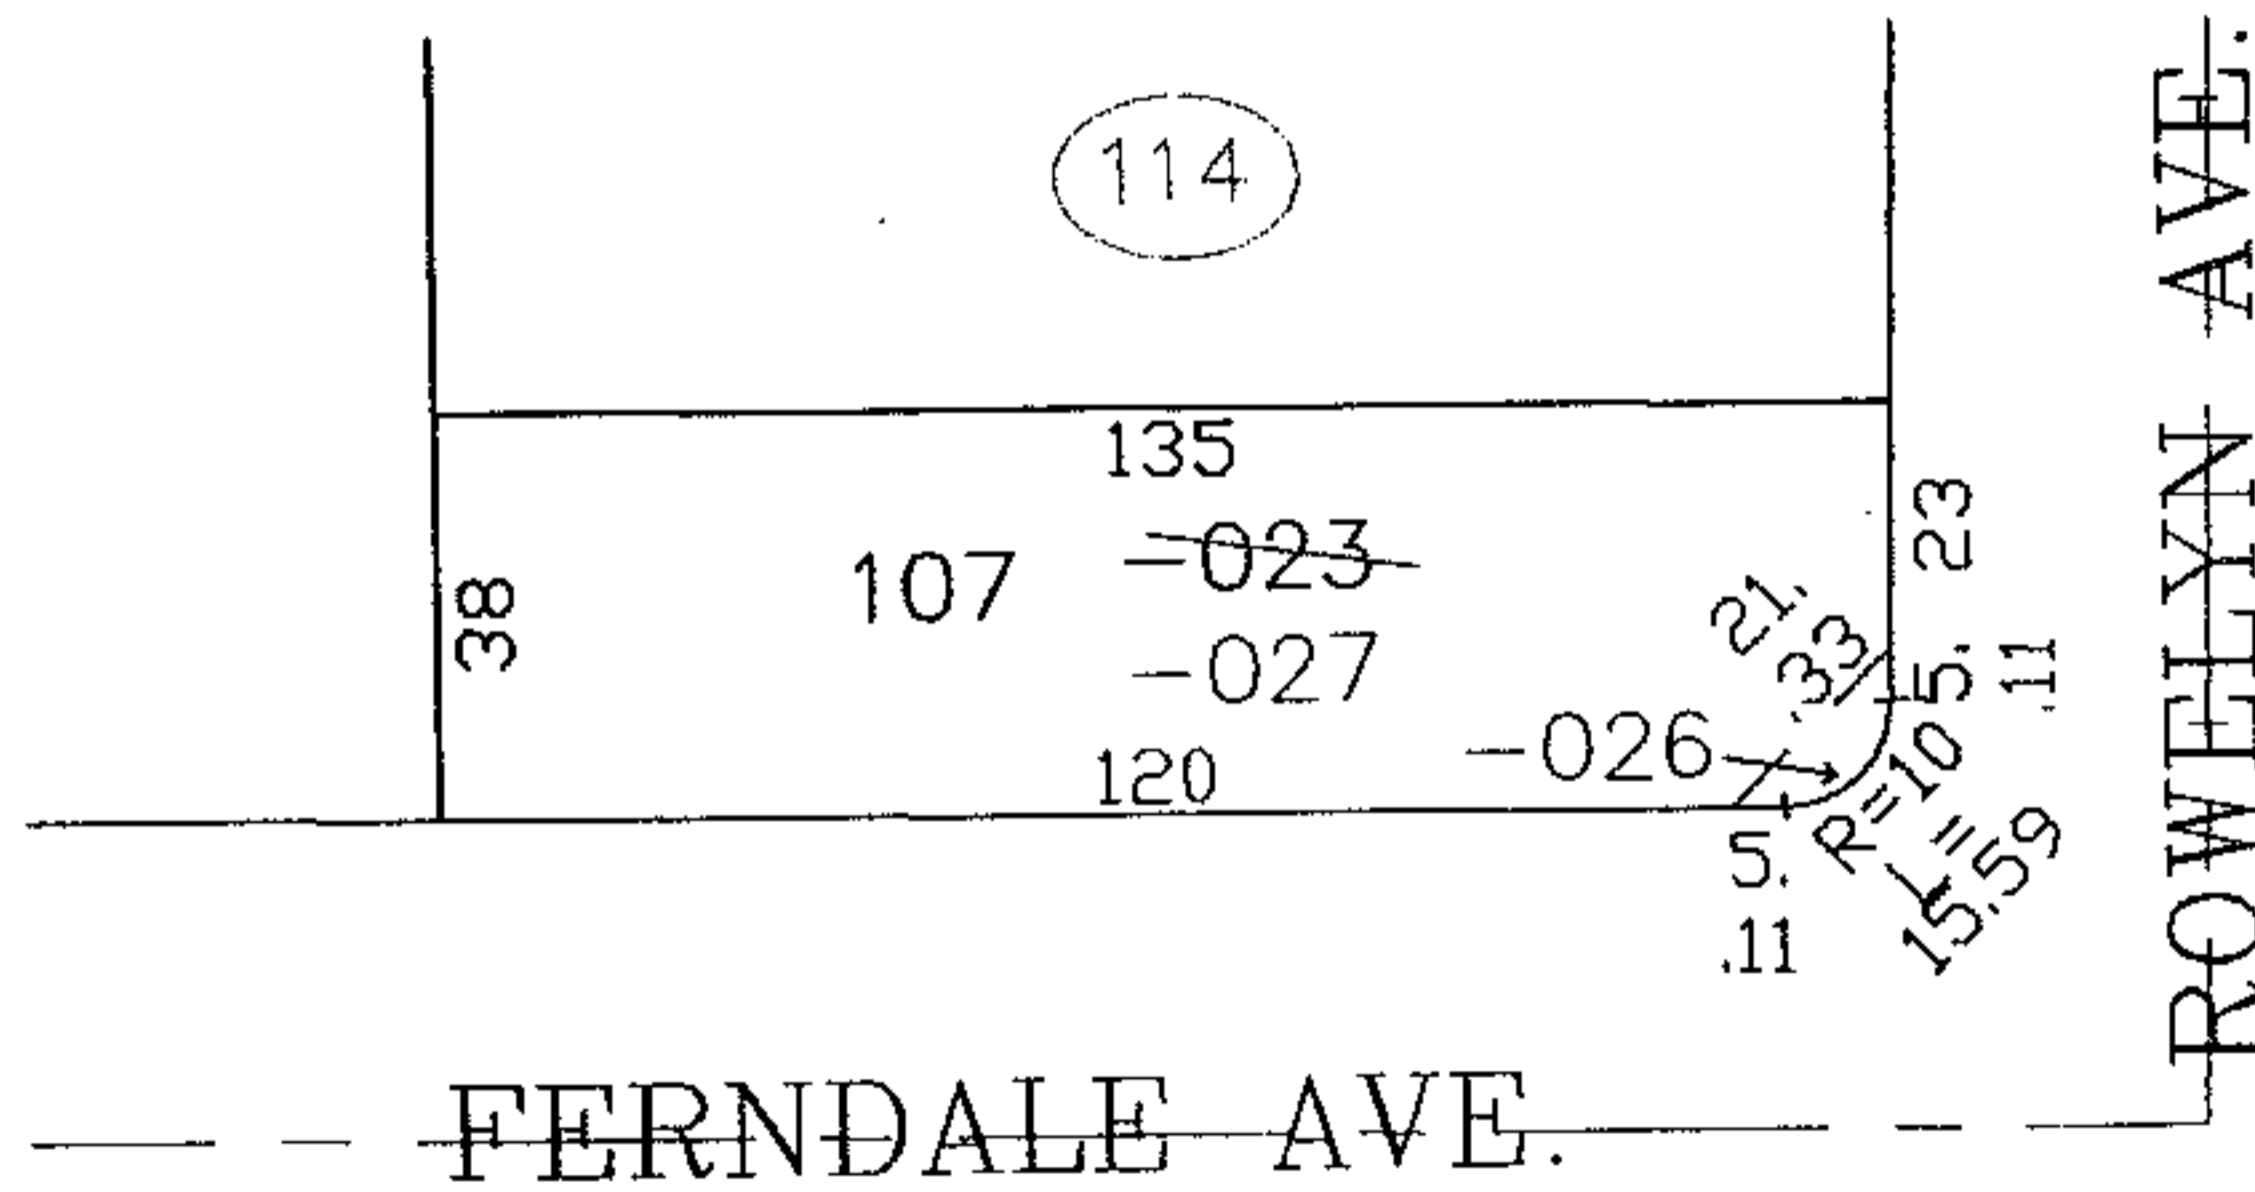

PARENT PARCEL: 03-00-040-114-023

CHILD PARCEL: 03-00-040-114-026. -027

STARTING POINT: SIDELINE OF FERNDALE AVE. & ROWELYN AVE.

NO. 00025

**SPLITS/DEEDS PROCESSED**  
 LORAIN COUNTY TAX MAP DEPARTMENT  
 226 MIDDLE AVE. ELYRIA, OHIO

SURVEYED BY: ROBERT J. MCAULEY  
 CLOSURE: 0.00 : 10.000  
 MAP PAGE(S): 03-00-040  
 APPROVED BY: JAH DATE: 1-31-03  
 SCALE: 1" = 50' PRIOR INSTRUMENT: 990660422

*Raster*