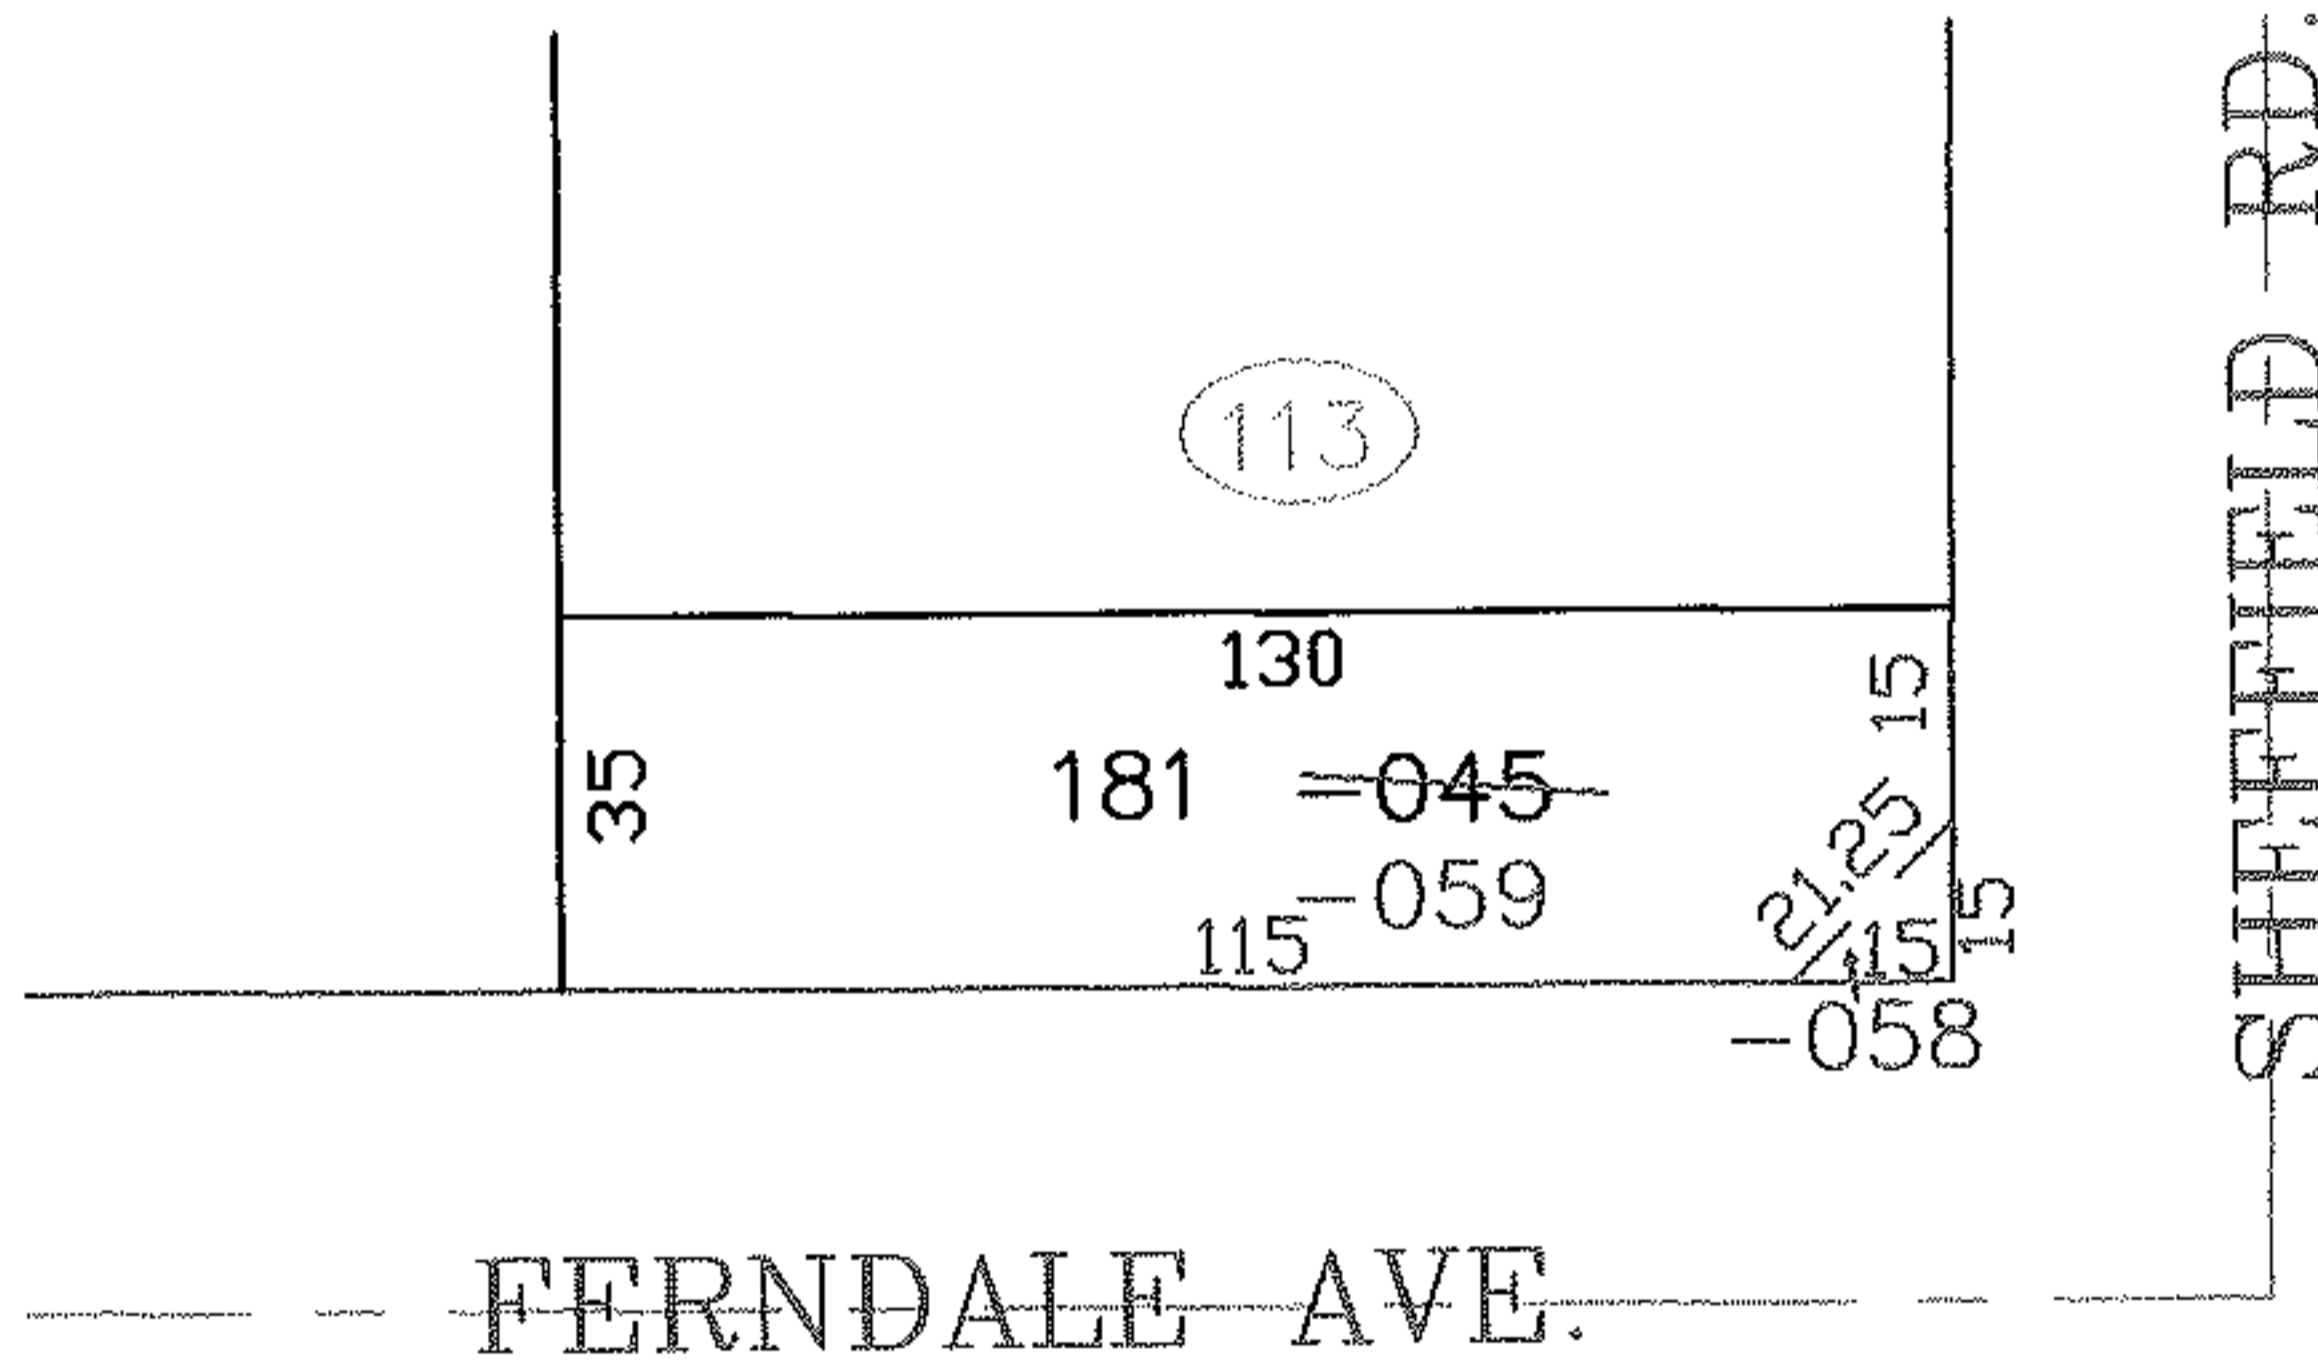

PARENT PARCEL: 03-00-041-113-045

CHILD PARCEL: 03-00-041-113-058, -059

STARTING POINT: SIDELINE OF FERNDALE AVE. & SHEFFIELD RD.

NO. 00024

SPLITS/DEEDS PROCESSED
 LORAIN COUNTY TAX MAP DEPARTMENT
 226 MIDDLE AVE. ELYRIA, OHIO

SURVEYED BY: ROBERT J. MCAULEY
 CLOSURE: 0.00 : 10.000
 MAP PAGE(S): 03-00-041-A
 APPROVED BY: JAH DATE: 1-31-03
 SCALE: 1" = 50' PRIOR INSTRUMENT: 98052154