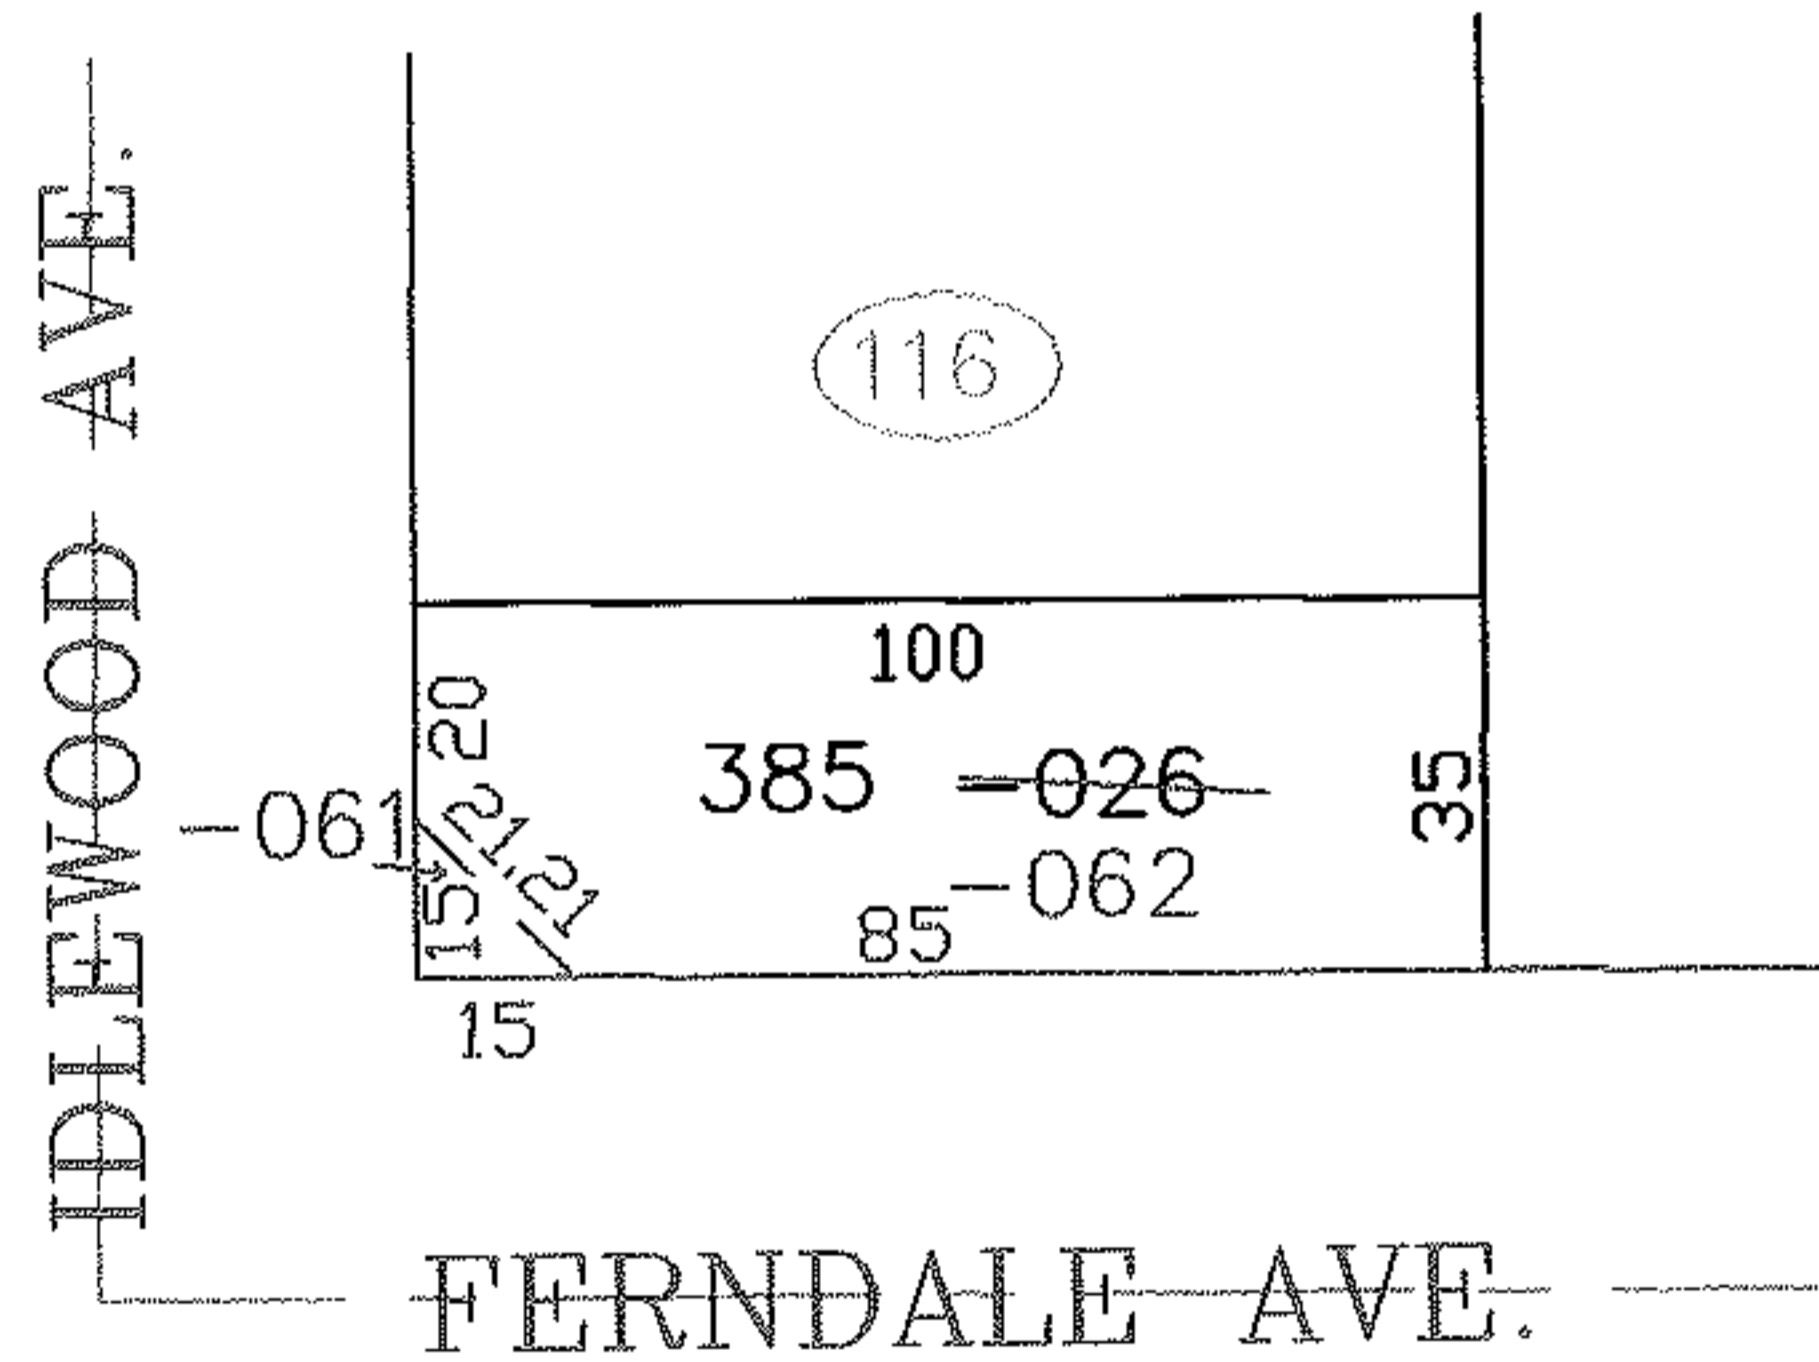

PARENT PARCEL: 03-00-039-116-026

CHILD PARCEL: 03-00-039-116-061, -062

STARTING POINT: SIDELINE OF FERNDALE AVE. & IDLEWOOD AVE.

NO. 00017

SPLITS/DEEDS PROCESSED
 LORAIN COUNTY TAX MAP DEPARTMENT
 226 MIDDLE AVE. ELYRIA, OHIO

SURVEYED BY: ROBERT J. MCAULEY
 CLOSURE: 0.00 : 10.000
 MAP PAGE(S): 03-00-039-B
 APPROVED BY: JAH DATE: 1-27-03
 SCALE: 1" = 50' PRIOR INSTRUMENT: OR 30/295