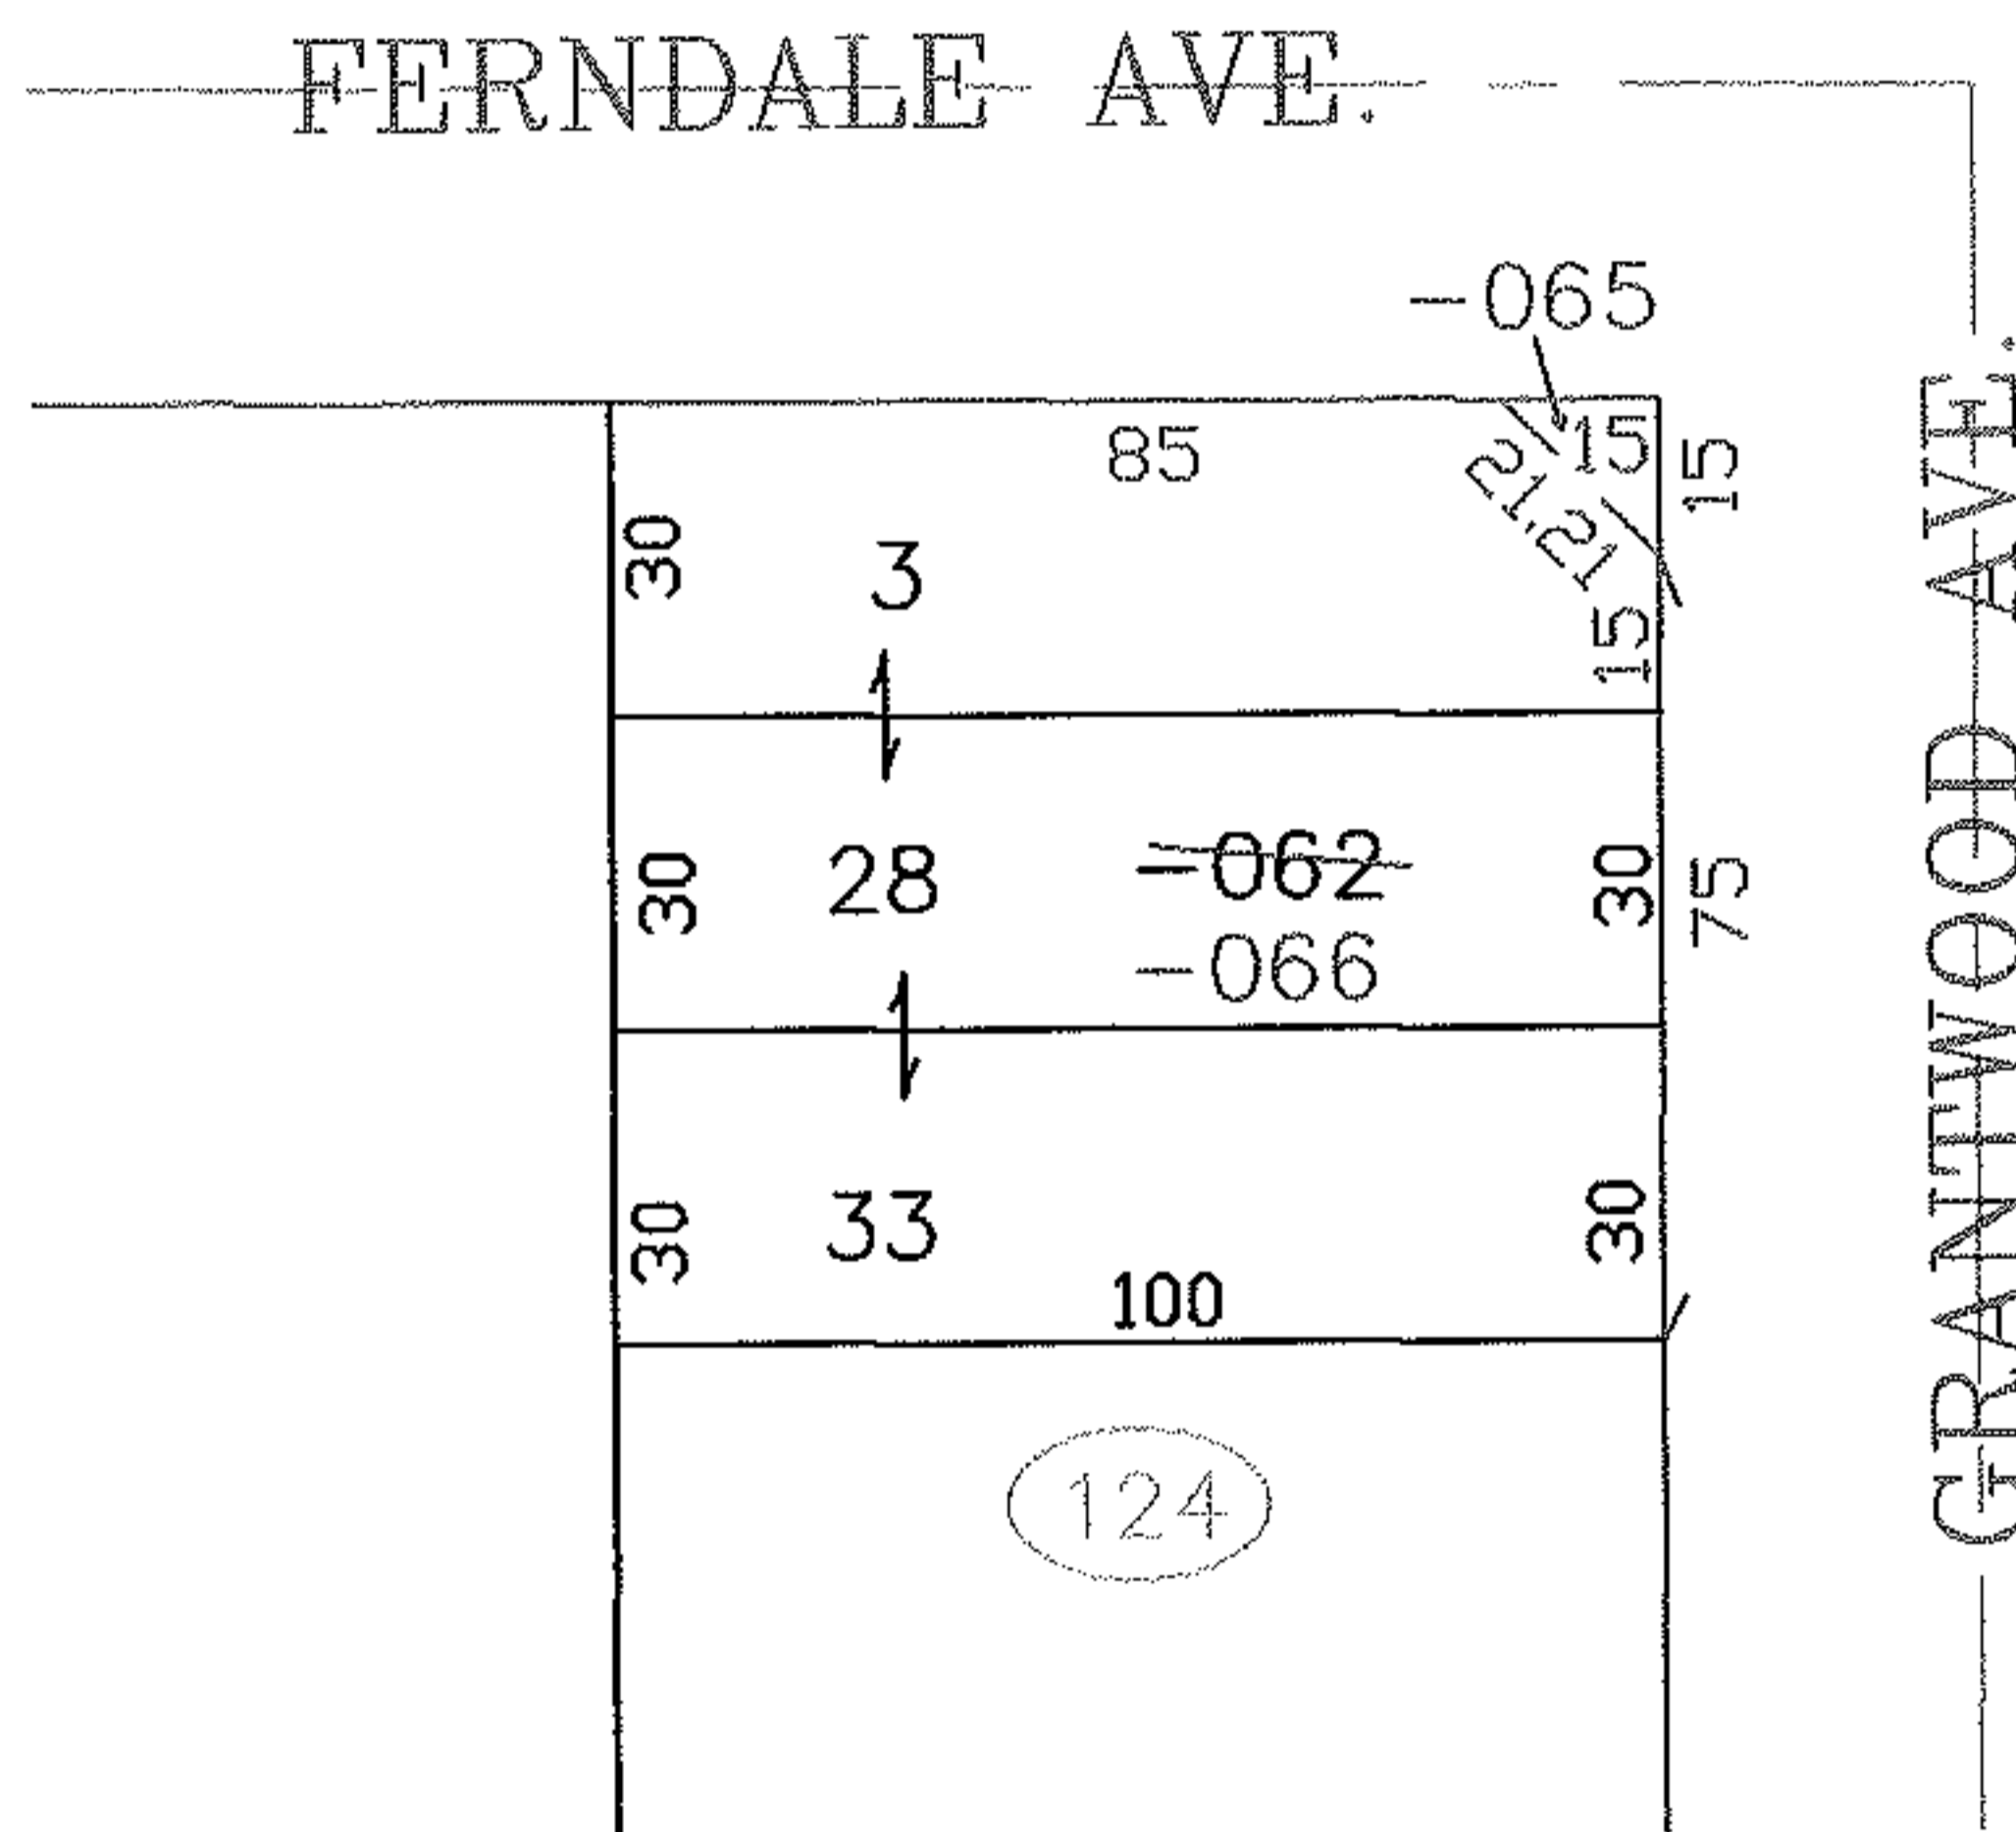

PARENT PARCEL: 03-00-040-124-062

CHILD PARCEL: 03-00-040-124-065, -066

STARTING POINT: SIDELINE OF FERNDALE AVE. & GRANTWOOD AVE.

NO. 00016

**SPLITS/DEEDS PROCESSED**  
 LORAIN COUNTY TAX MAP DEPARTMENT  
 226 MIDDLE AVE. ELYRIA, OHIO

SURVEYED BY: ROBERT J. MCAULEY  
 CLOSURE: 0.00 : 10.000  
 MAP PAGE(S): 03-00-040  
 APPROVED BY: JAH DATE: 1-27-03  
 SCALE: 1" = 50' PRIOR INSTRUMENT: OR 30/EG 8