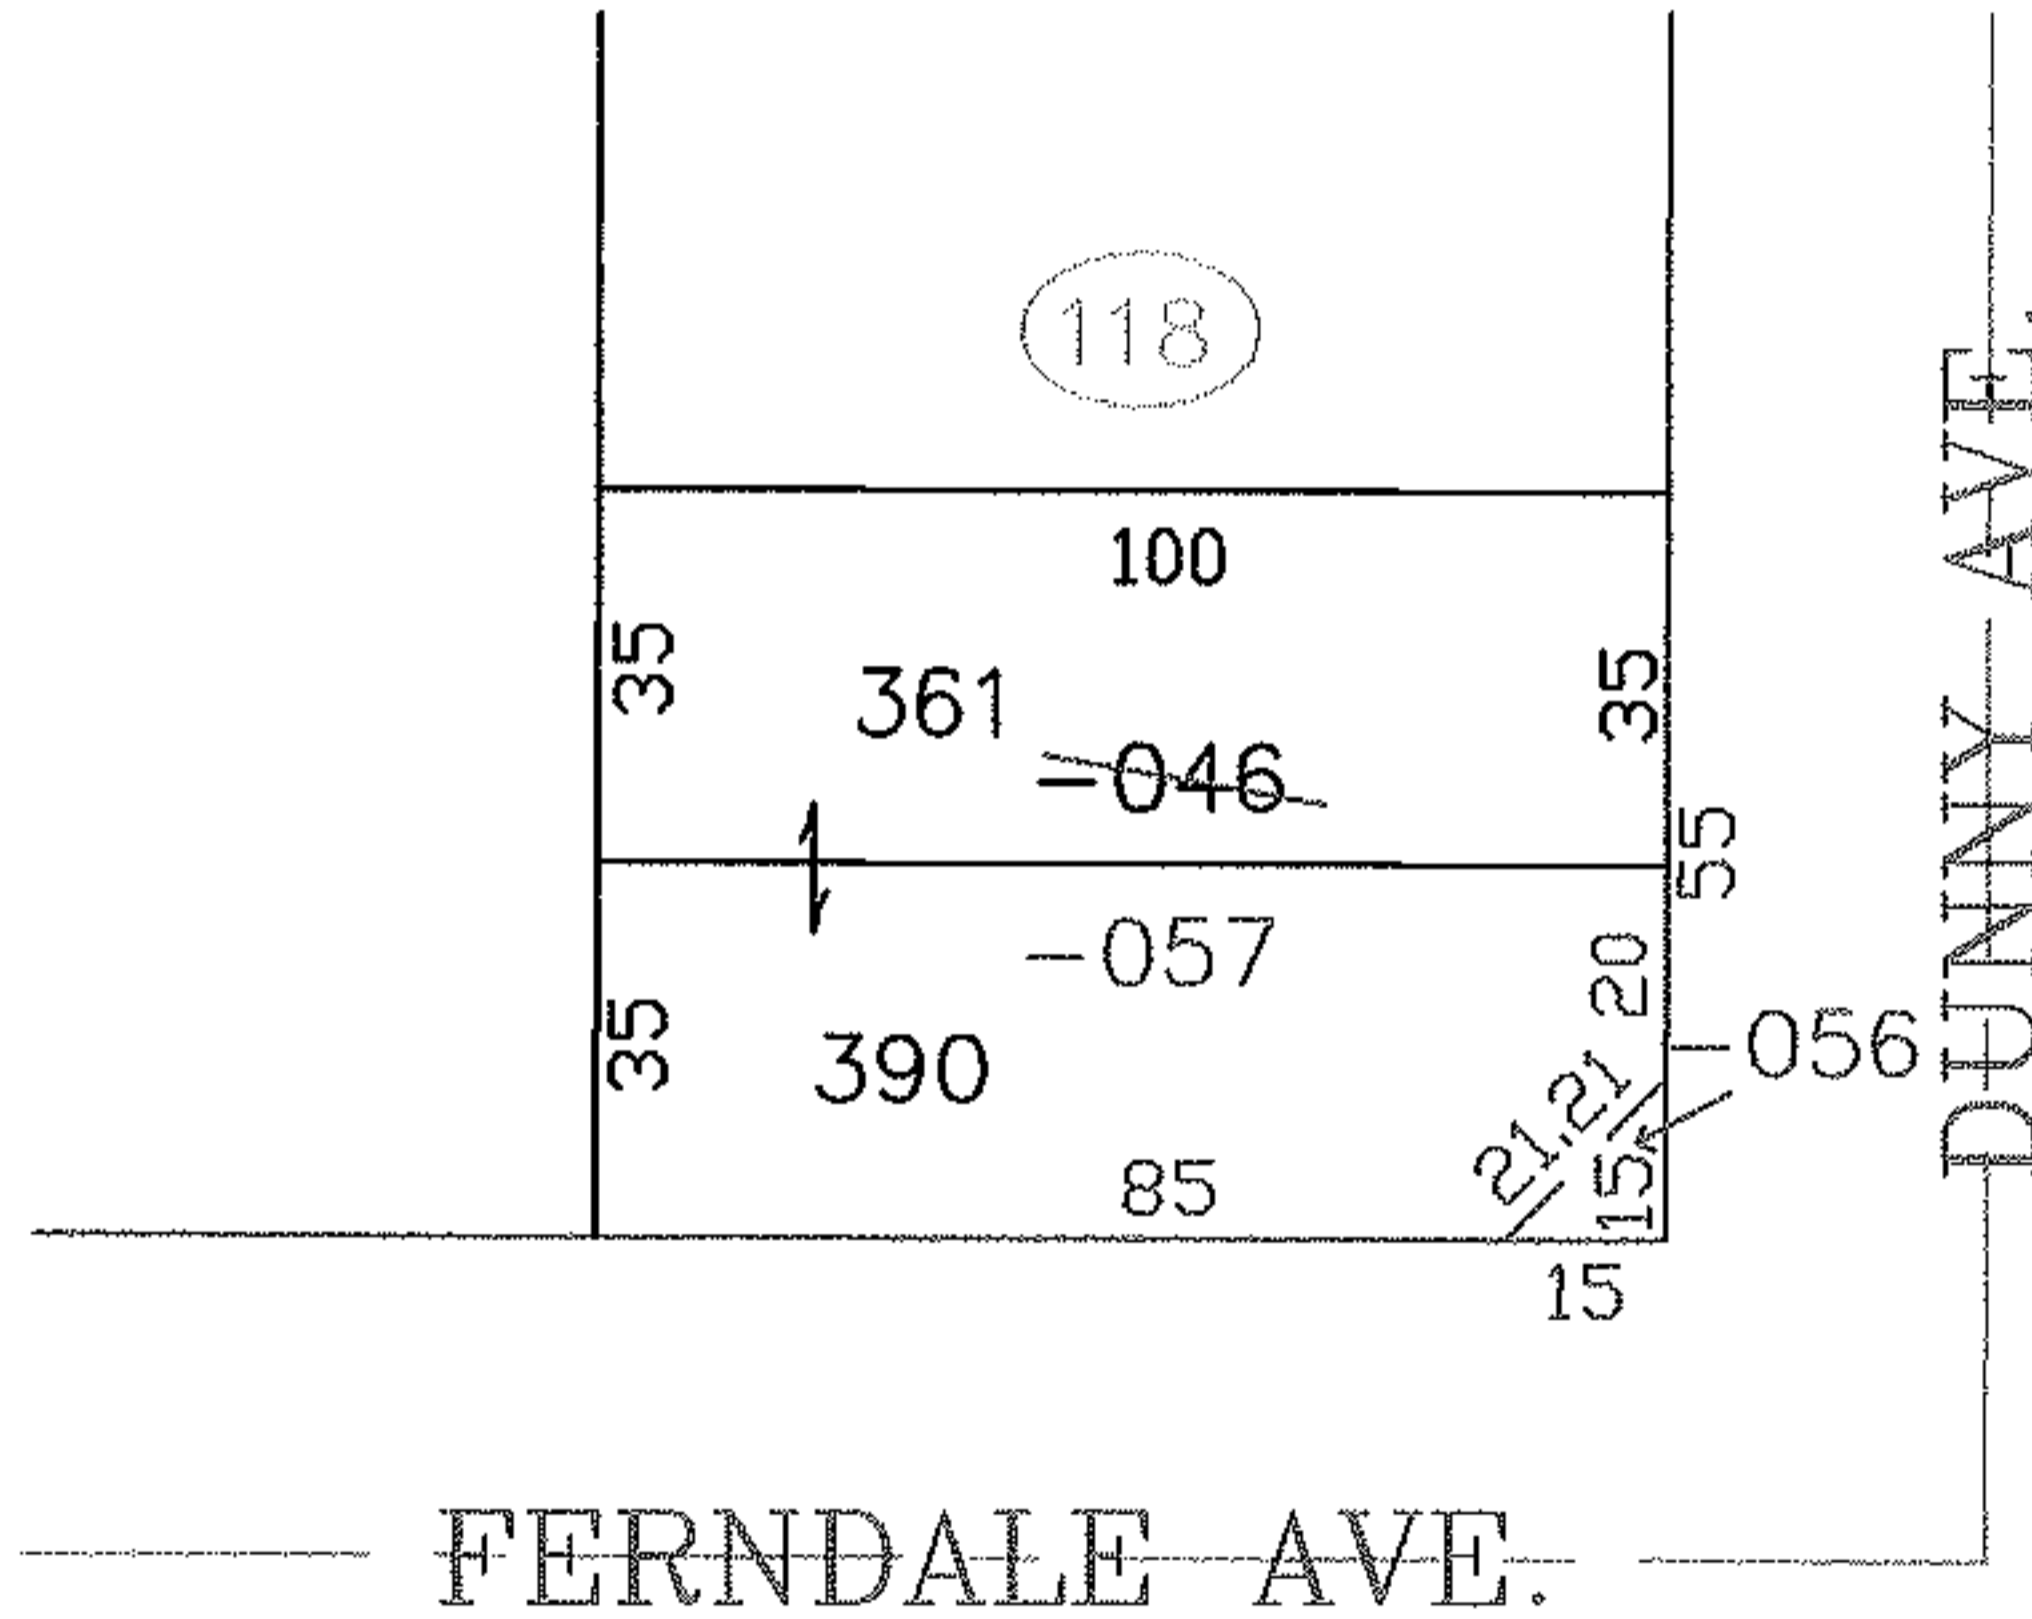

PARENT PARCEL: 03-00-040-118-046

CHILD PARCEL: 03-00-040-118-056, -057

STARTING POINT: SIDELINE OF FERNDALE AVE. & DUNNY AVE.

NO. 00015

**SPLITS/DEEDS PROCESSED**  
 LORAIN COUNTY TAX MAP DEPARTMENT  
 226 MIDDLE AVE. ELYRIA, OHIO

SURVEYED BY: ROBERT J. MCAULEY  
 CLOSURE: 0.00 : 10.000  
 MAP PAGE(S): 03-00-040  
 APPROVED BY: JAH DATE: 1-27-03  
 SCALE: 1" = 50' PRIOR INSTRUMENT: OR 1038/508