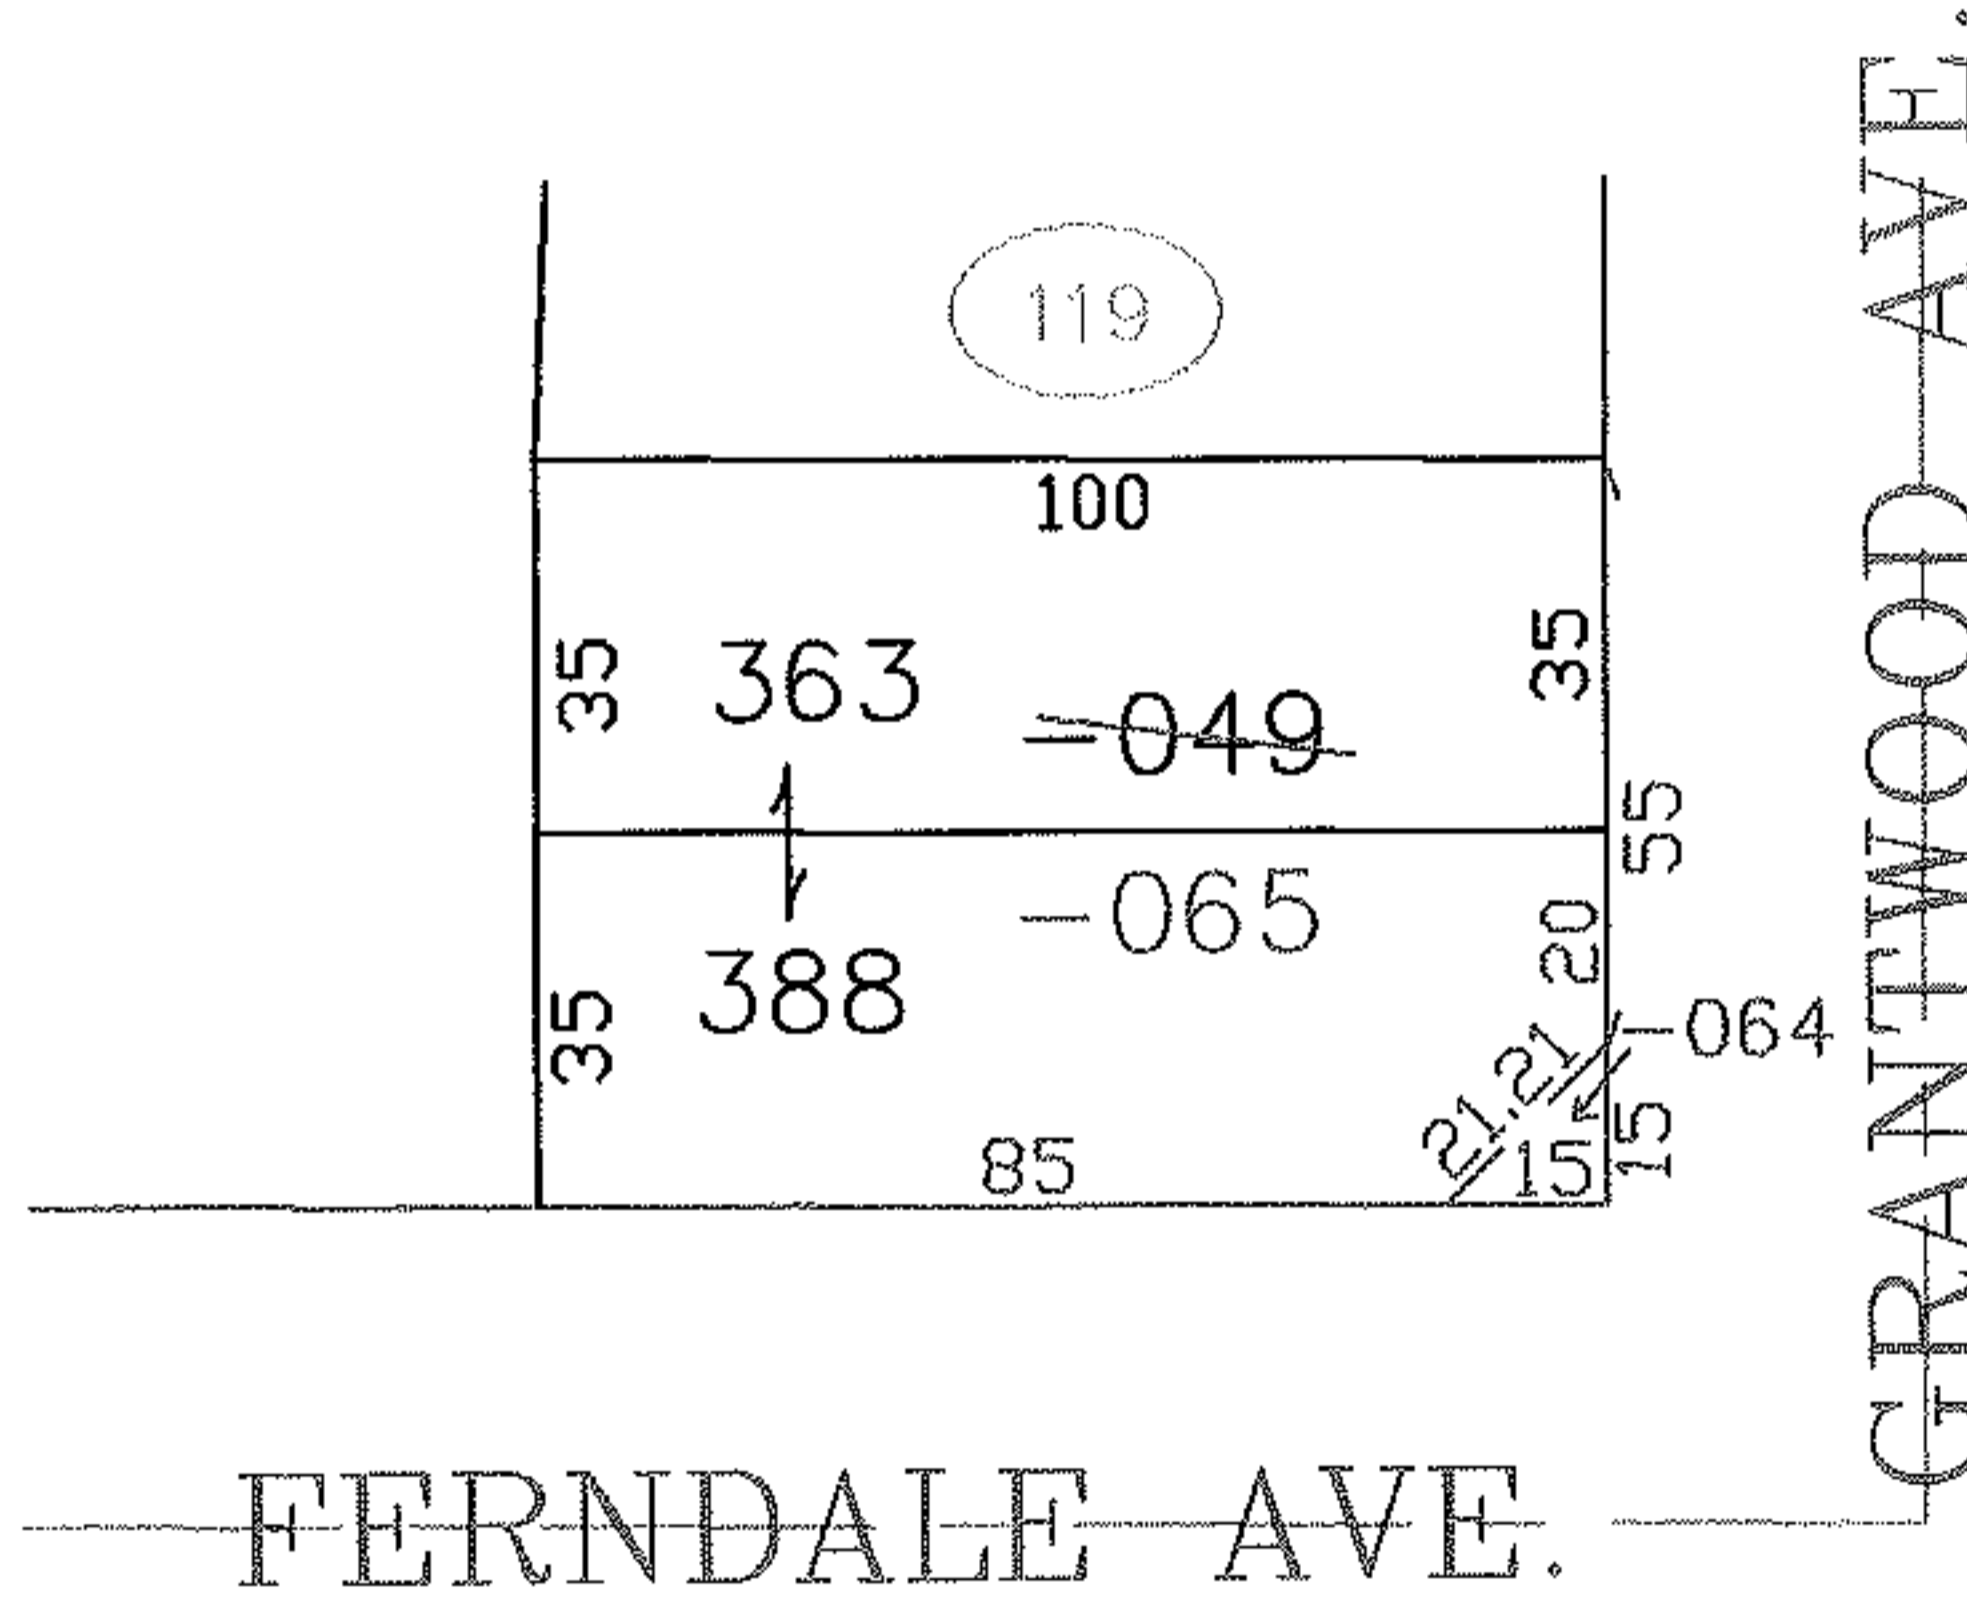

PARENT PARCEL: 03-00-040-119-049

CHILD PARCEL: 03-00-040-119-064, -065

STARTING POINT: SIDELINE OF FERNDALE AVE & GRANTWOOD AVE.

NO. 00014

SPLITS/DEEDS PROCESSED

LORAIN COUNTY TAX MAP DEPARTMENT
226 MIDDLE AVE. ELYRIA, OHIO

SURVEYED BY: ROBERT J MCAULEY

CLOSURE: 0.00 : 10.000

MAP PAGE(S): 03-00-040

APPROVED BY: JAH DATE: 1-27-03

SCALE: 1" = 50' PRIOR INSTRUMENT: 20010743718