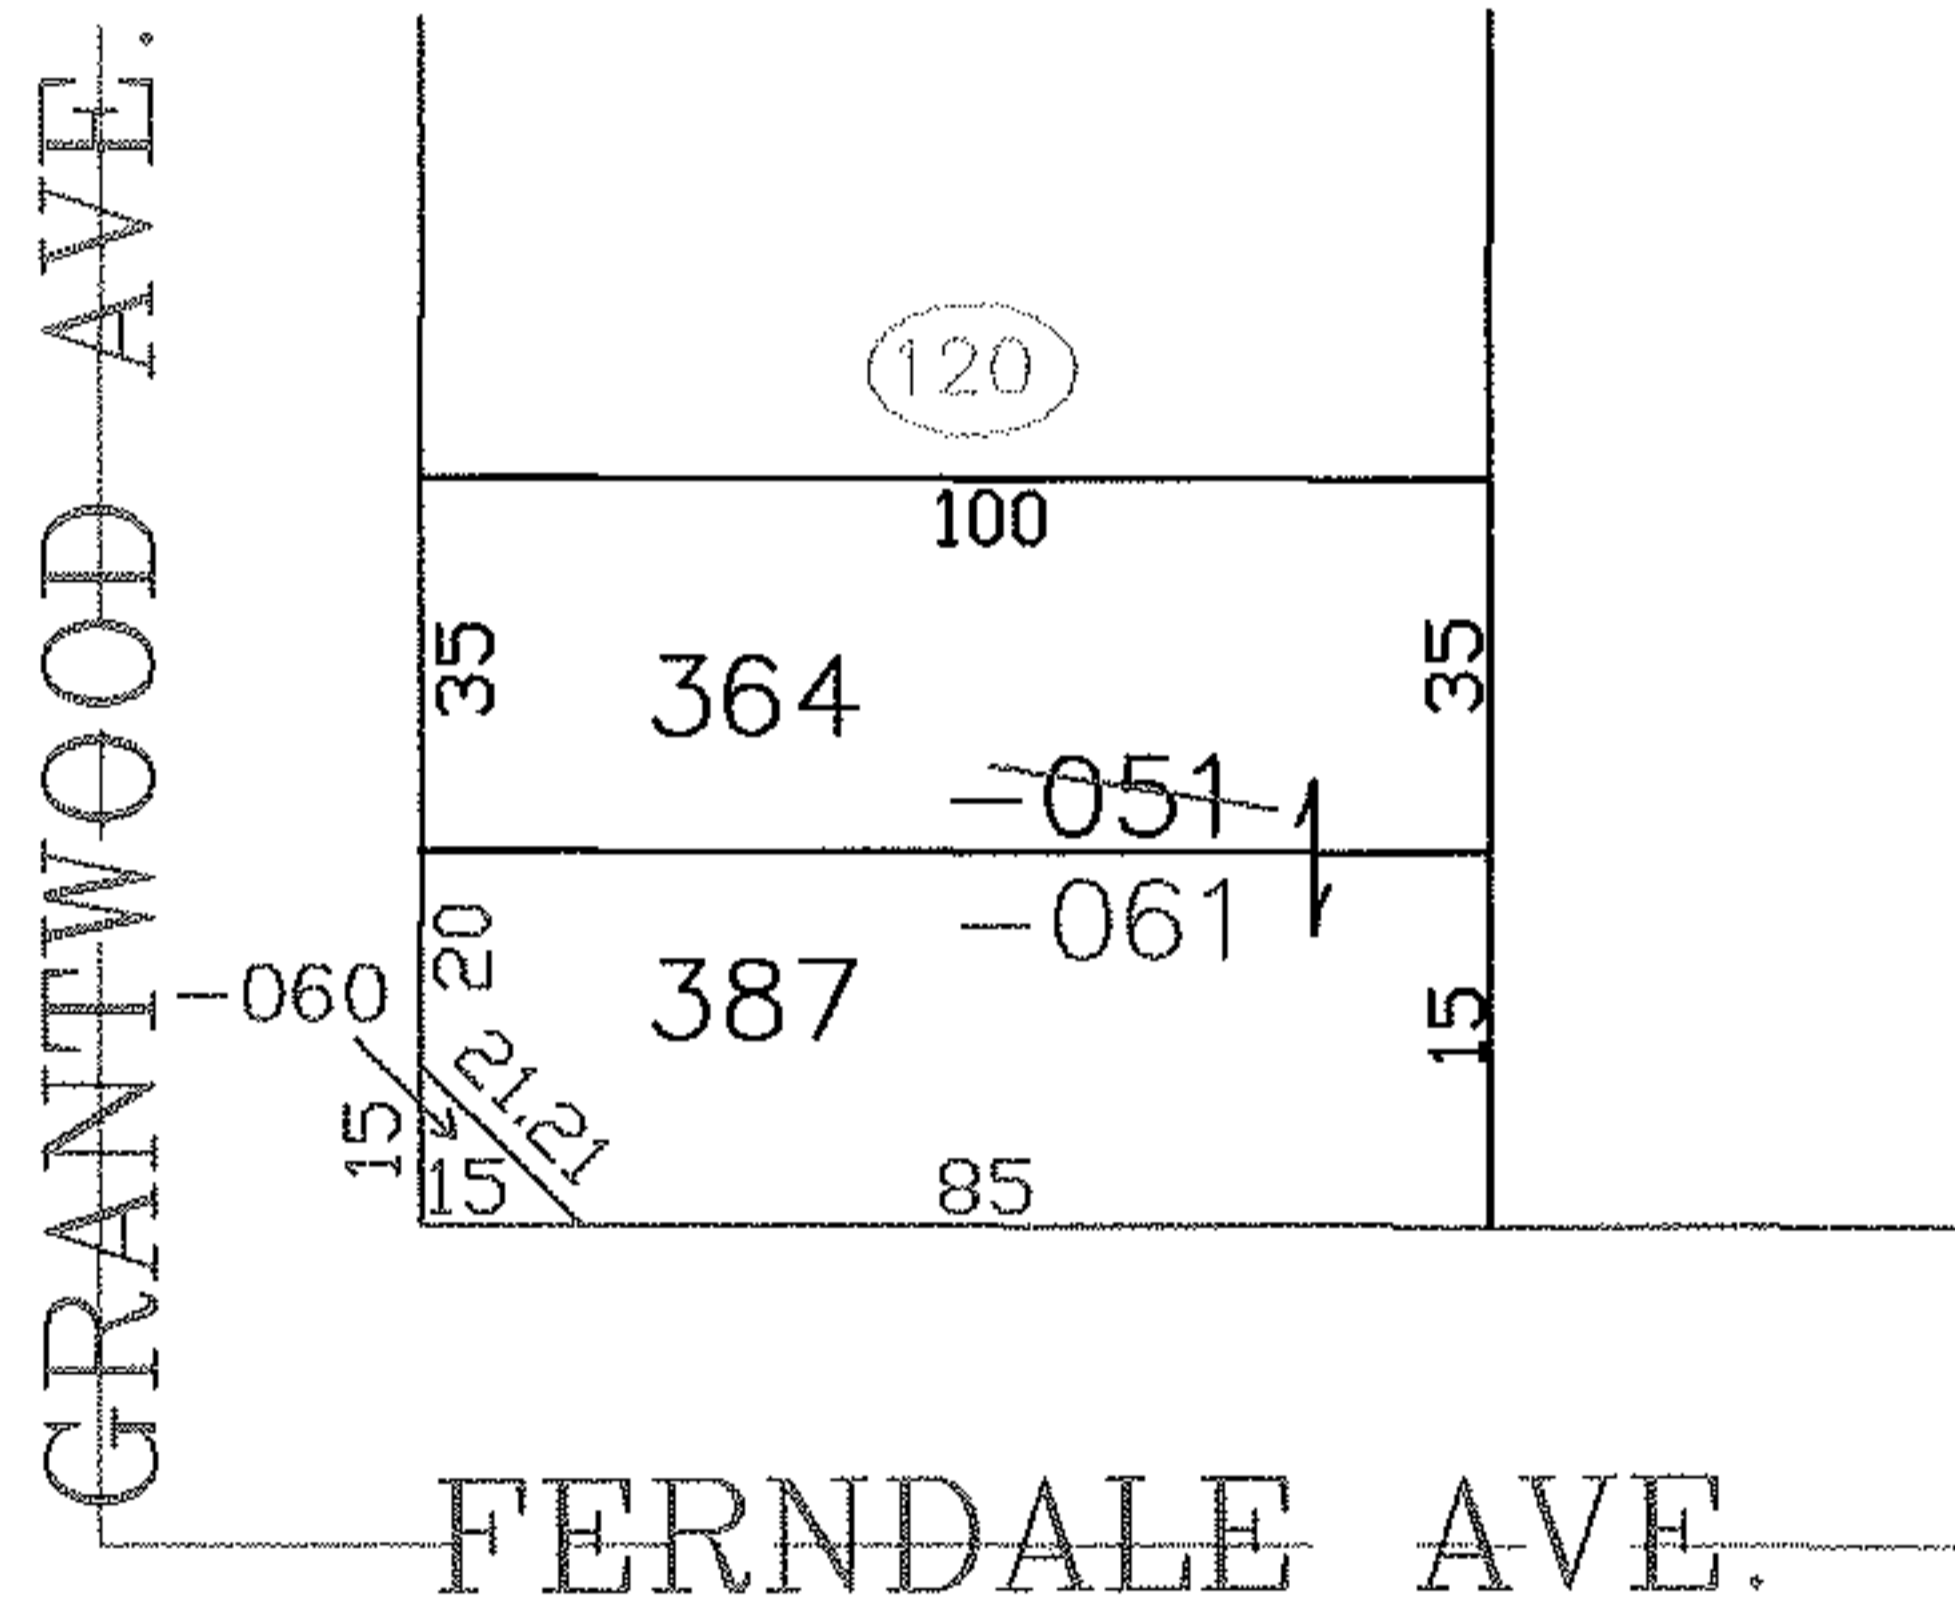

PARENT PARCEL: 03-00-040-120-051

CHILD PARCEL: 03-00-040-120-060, -061

STARTING POINT: SIDELINE OF GRANTWOOD AVE & FERNDALE AVE.

NO. 00011

SPLITS/DEEDS PROCESSED
LORAIN COUNTY TAX MAP DEPARTMENT
 226 MIDDLE AVE. ELYRIA, OHIO

SURVEYED BY: ROBERT J. MCAULEY
 CLOSURE: 0.00 : 10,000
 MAP PAGE(S): 03-00-040
 APPROVED BY: JAH DATE: 1-27-03
 SCALE: 1" = 50' PRIOR INSTRUMENT: 20000705307