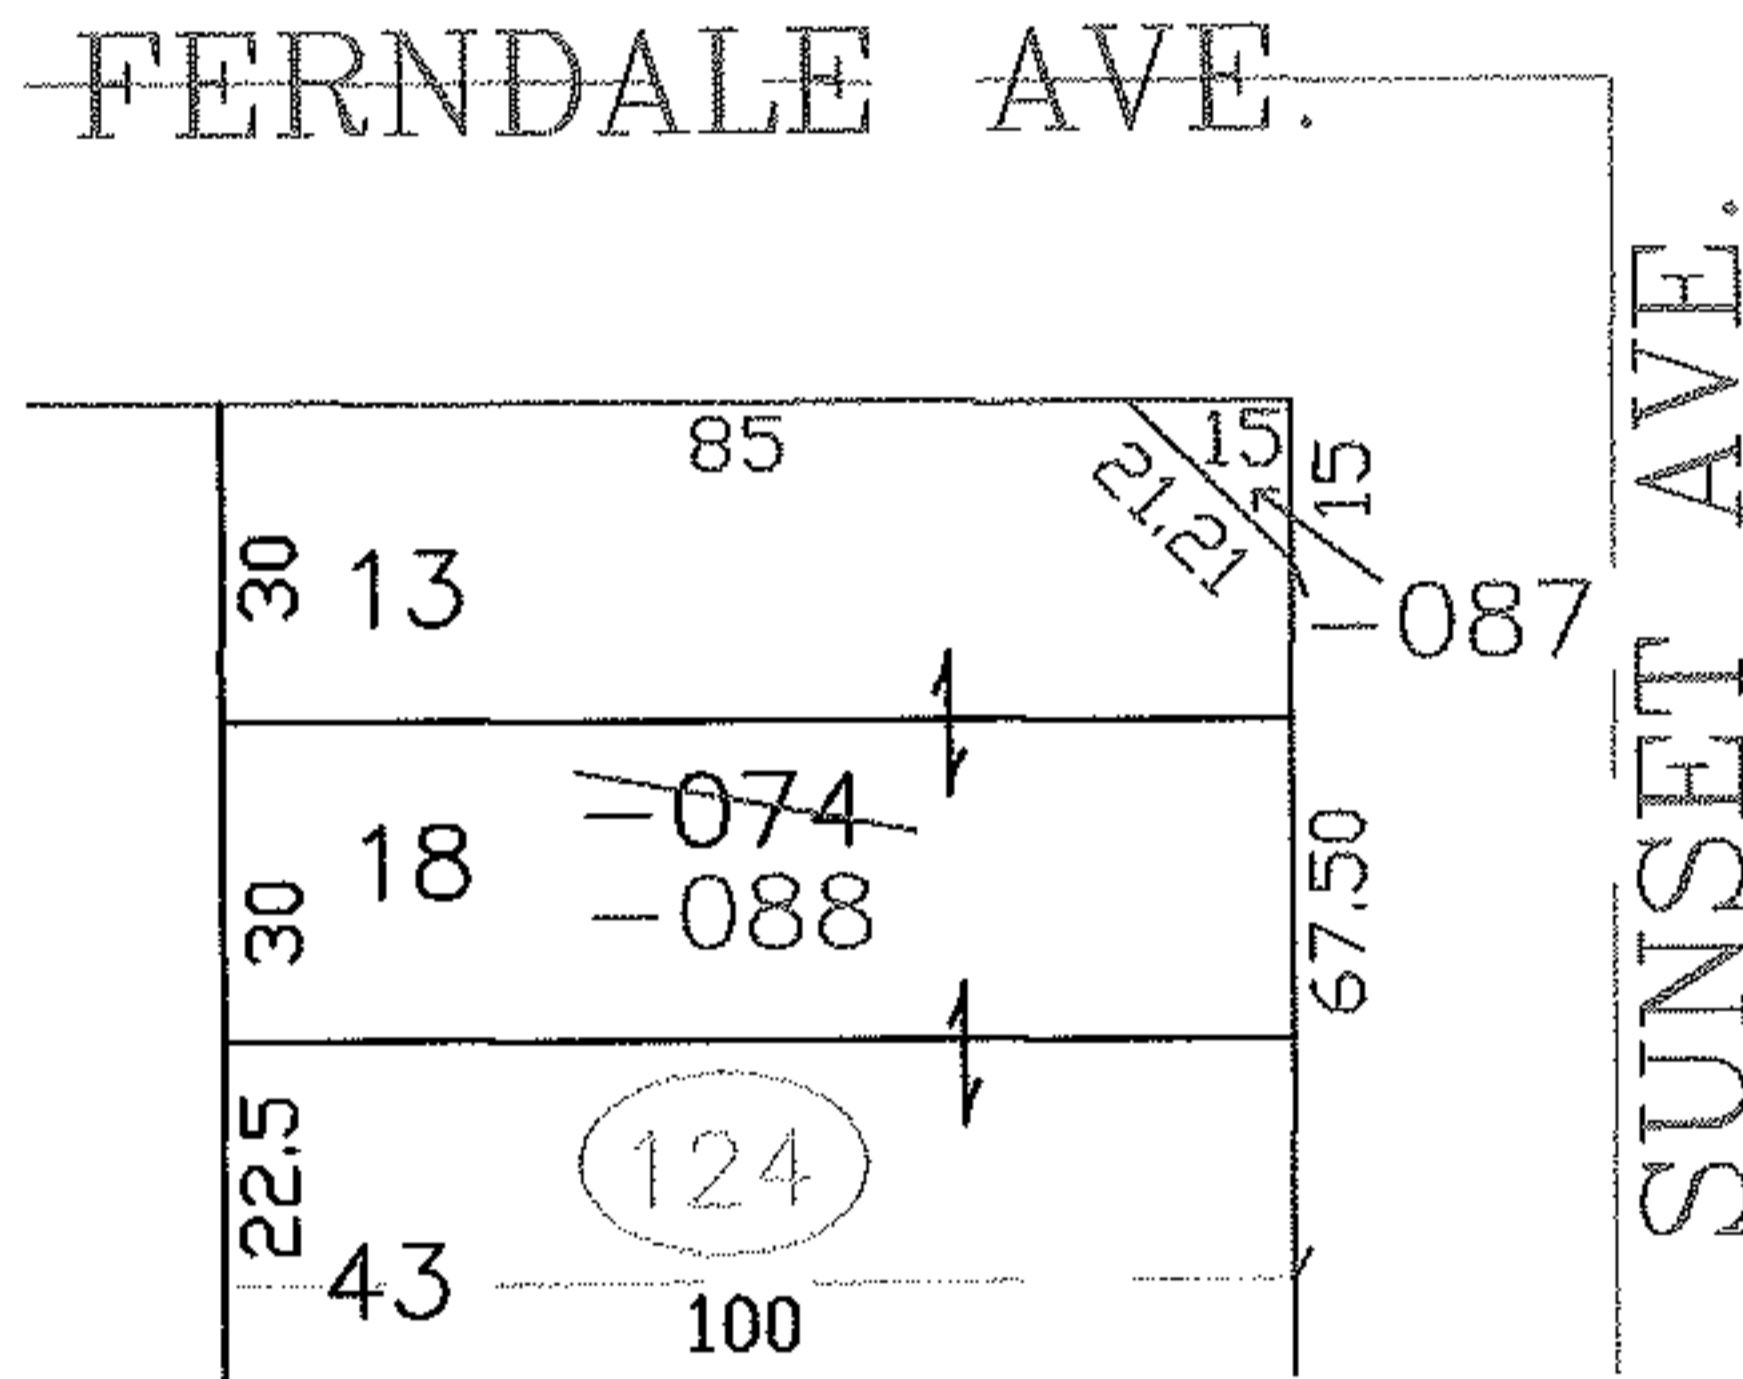

PARENT PARCEL: 03-00-039-124-074

CHILD PARCEL: 03-00-039-124-087, -088

STARTING POINT: SIDELINE OF FERNDALE AVE. & SUNSET AVE.

NO. 00008

SPLITS/DEEDS PROCESSED
 LORAIN COUNTY TAX MAP DEPARTMENT
 226 MIDDLE AVE. ELYRIA, OHIO

SURVEYED BY: ROBERT J. MCAULEY
 CLOSURE: 0.00 : 10.000
 MAP PAGE(S): 03-00-039-B
 APPROVED BY: JAH DATE: 1-22-03
 SCALE: 1" = 50' PRIOR INSTRUMENT: 20010760468