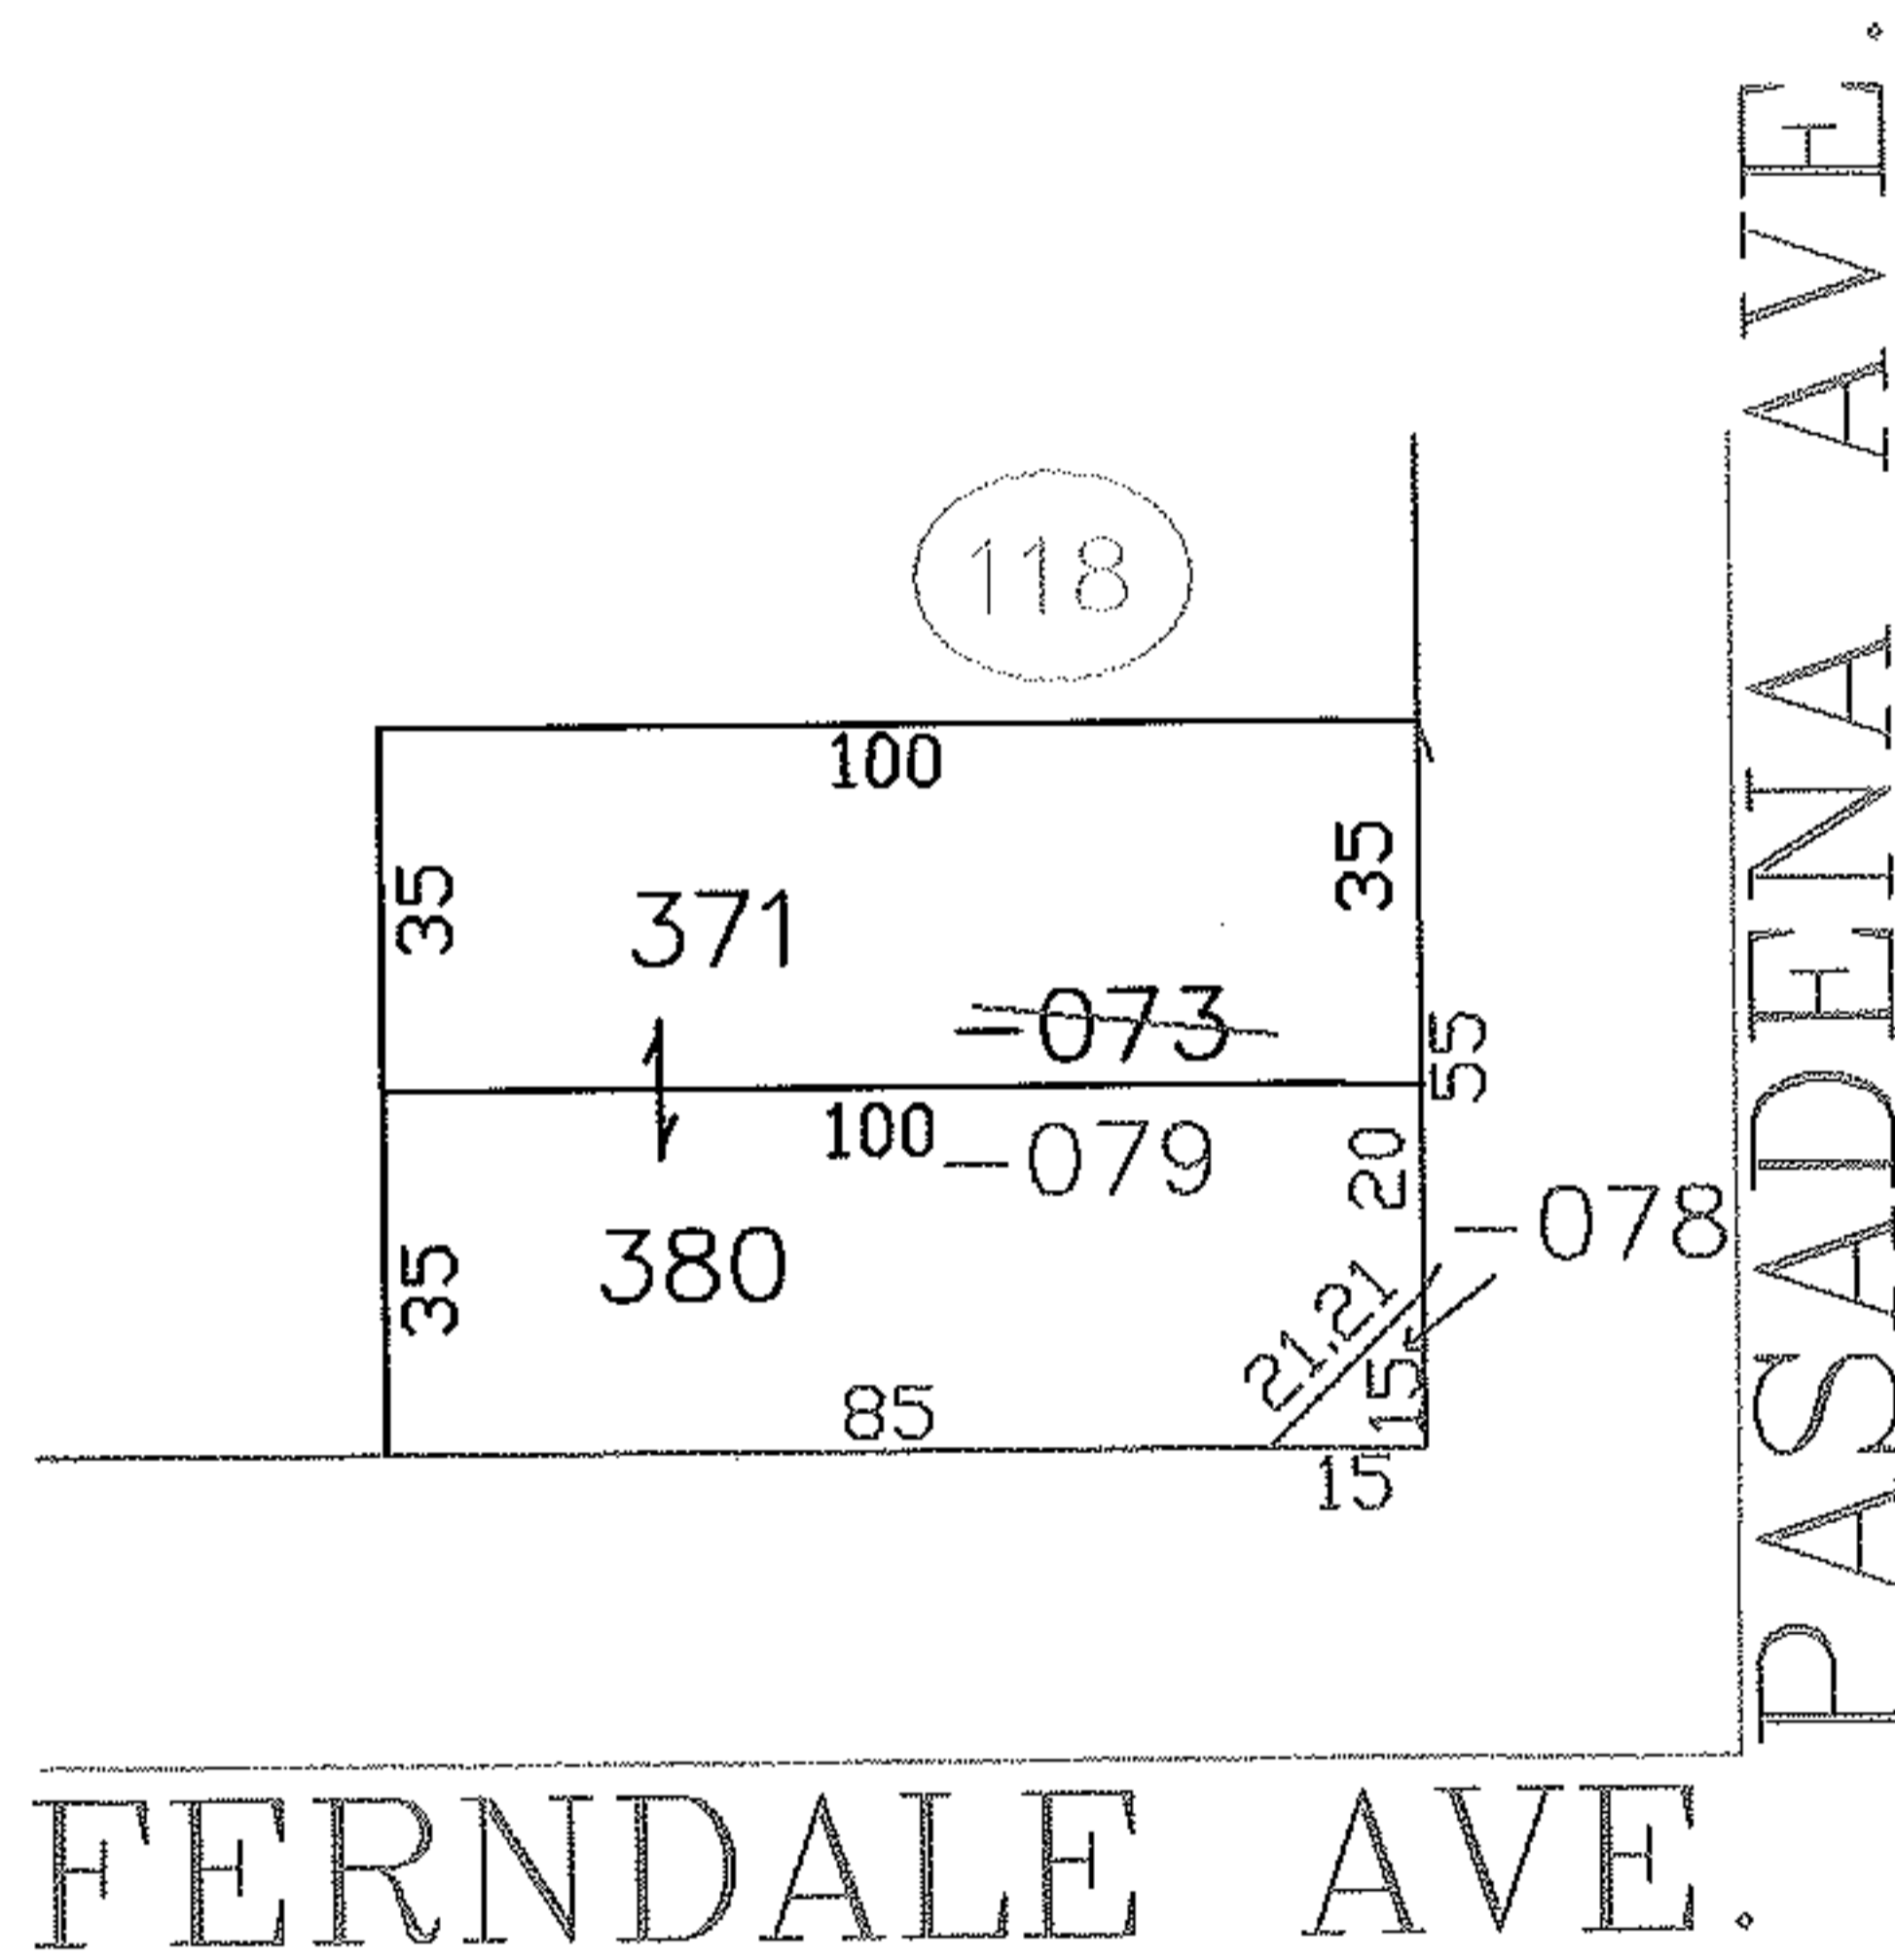

PARENT PARCEL: 03-00-039-118-073

CHILD PARCEL: 03-00-039-118-078, -079

STARTING POINT: SIDELINE OF FERNDALE AVE. & PASADENA AVE.

NO. 00006

**SPLITS/DEEDS PROCESSED**

LORAIN COUNTY TAX MAP DEPARTMENT  
226 MIDDLE AVE. ELYRIA, OHIO

SURVEYED BY: ROBERT J. MCAULEY

CLOSURE: 0.00 : 10.000

MAP PAGE(S): 03-00-039-B

APPROVED BY: JAH DATE: 1-22-03

SCALE: 1" = 50' PRIOR INSTRUMENT: OR 35/82