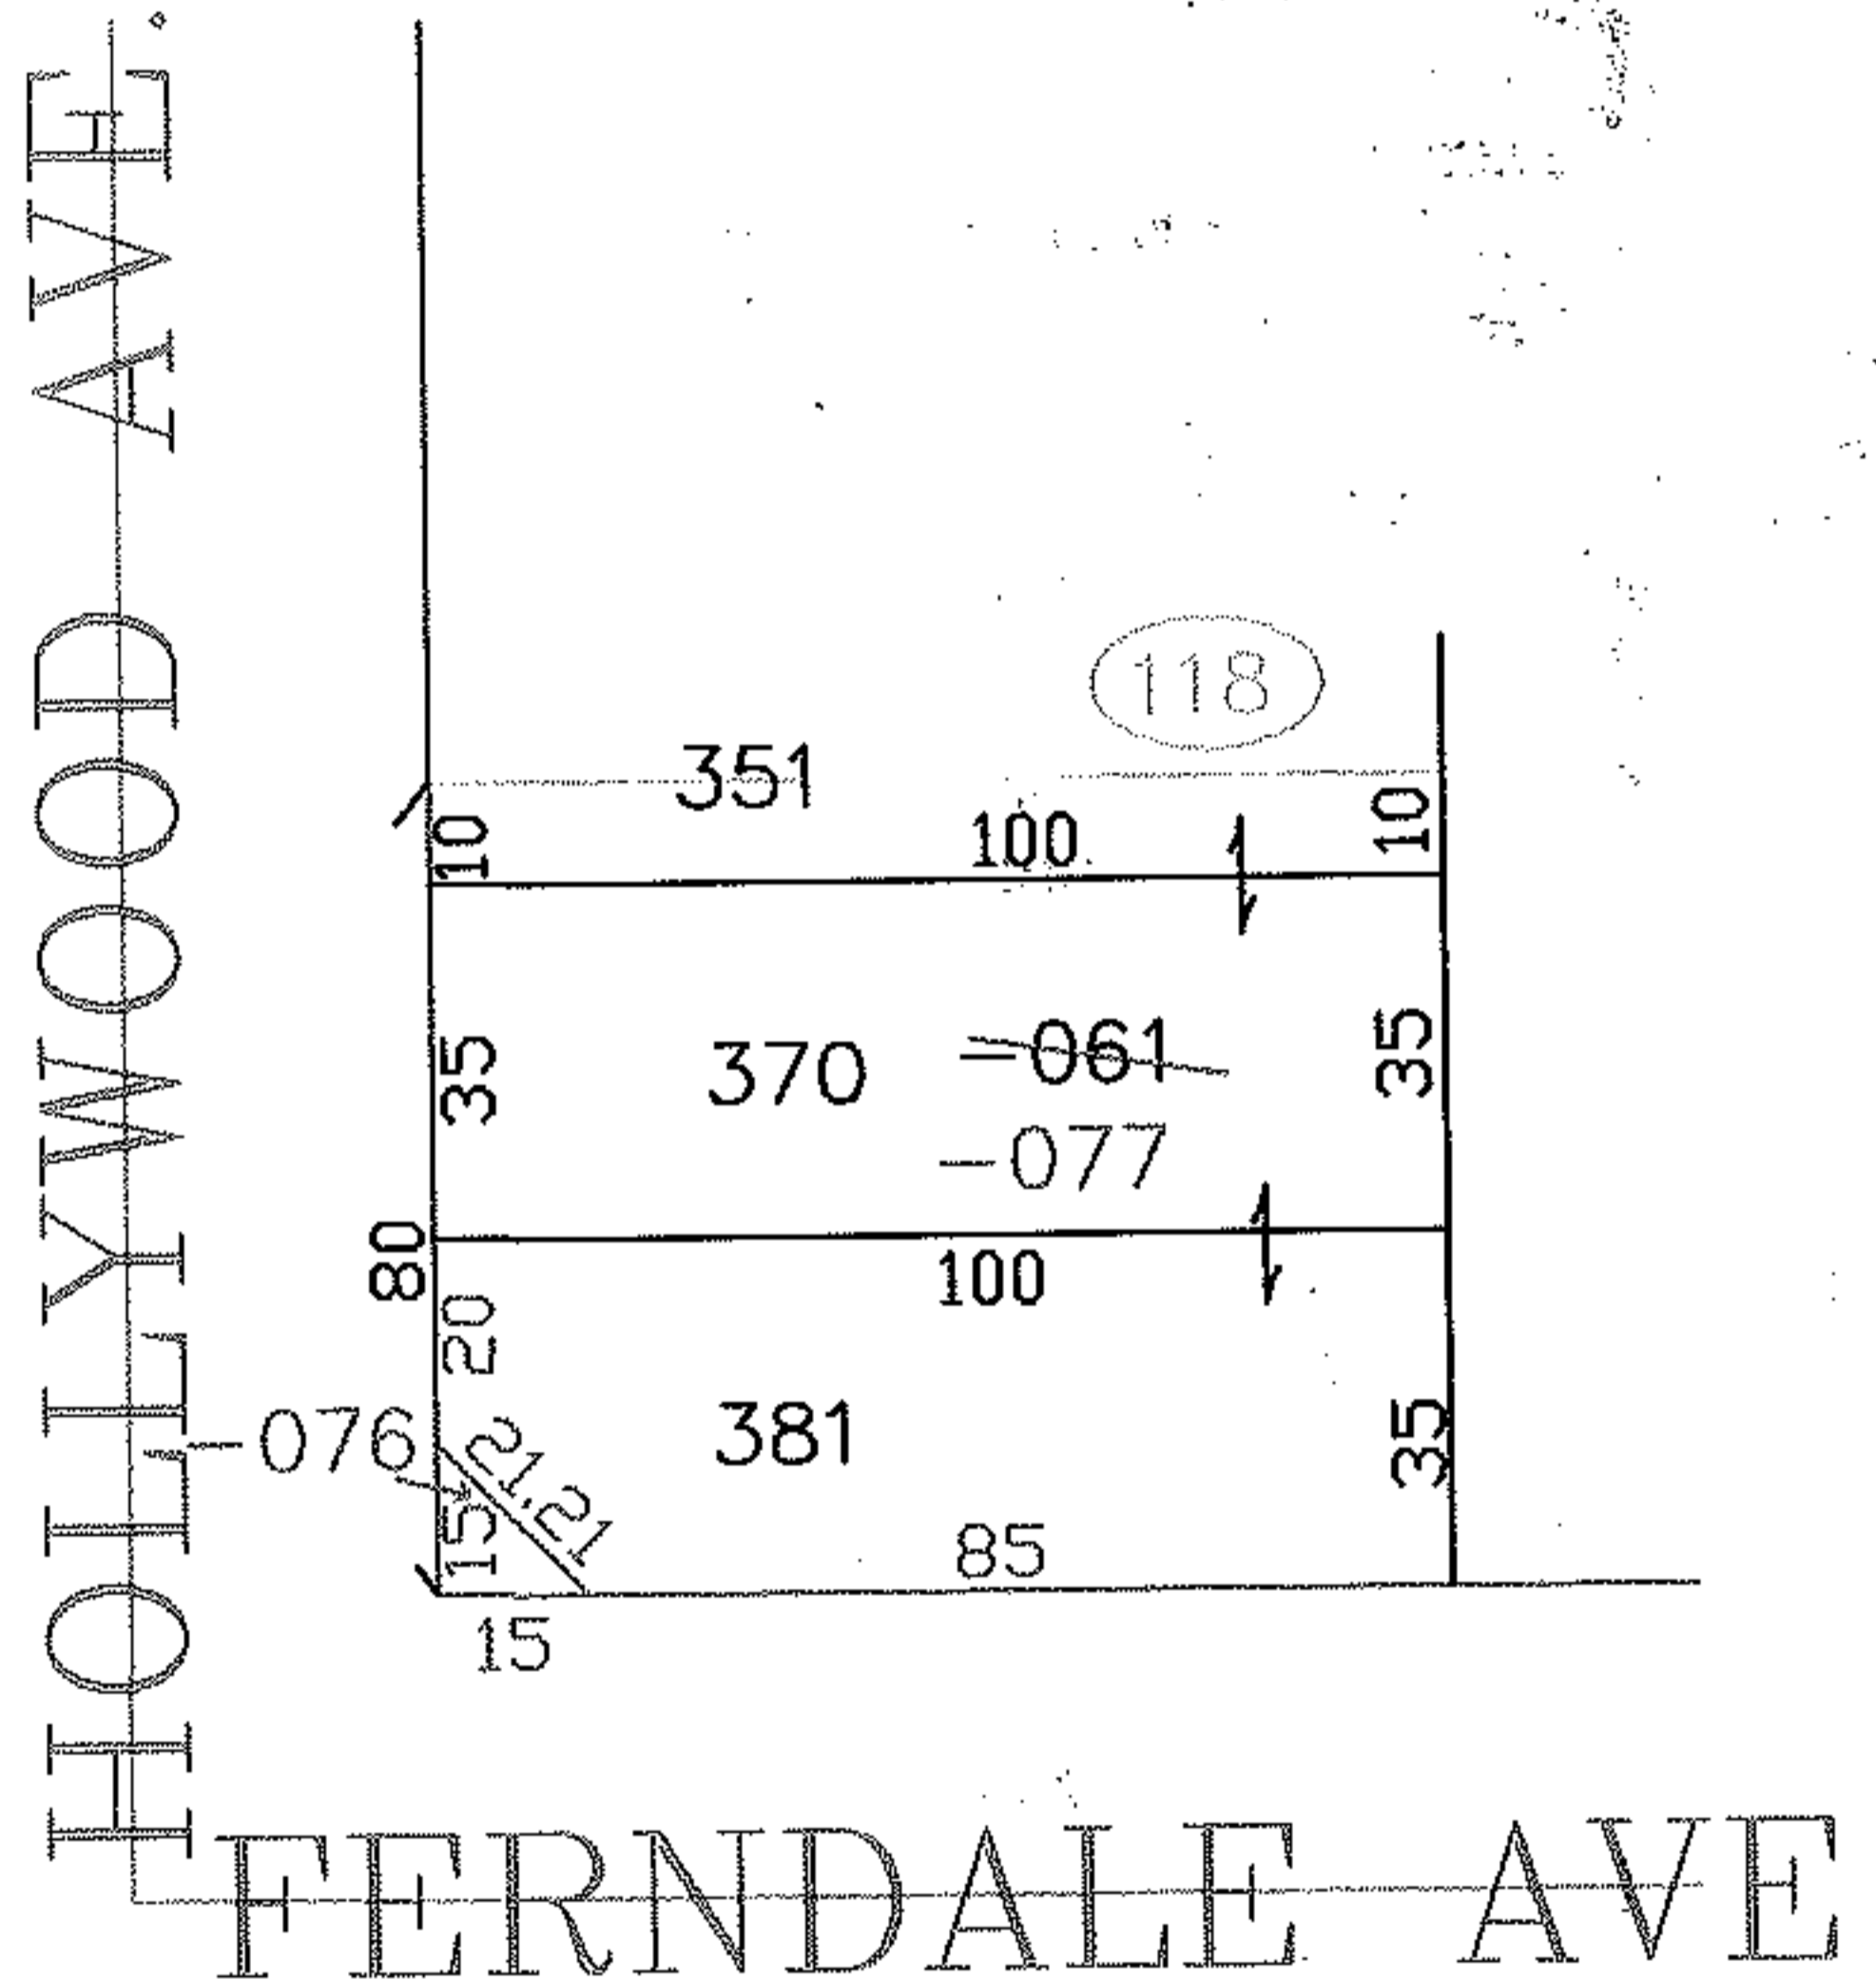

PARENT PARCEL: 03-00-039-118-061

CHILD PARCEL: 03-00-039-118-076, -077

STARTING POINT: SIDELINE OF HOLLYWOOD AVE. & FERNDALE AVE.

NO. 00005

SPLITS/DEEDS PROCESSED
 LORAIN COUNTY TAX MAP DEPARTMENT
 226 MIDDLE AVE. ELYRIA, OHIO

SURVEYED BY: ROBERT J. MCAULEY
 CLOSURE: 0.00 : 10.000
 MAP PAGE(S): 3-00-039-B
 APPROVED BY: JAH DATE: 1-27
 SCALE: 1" = 50' PRIOR INSTRUMENT: OR 7