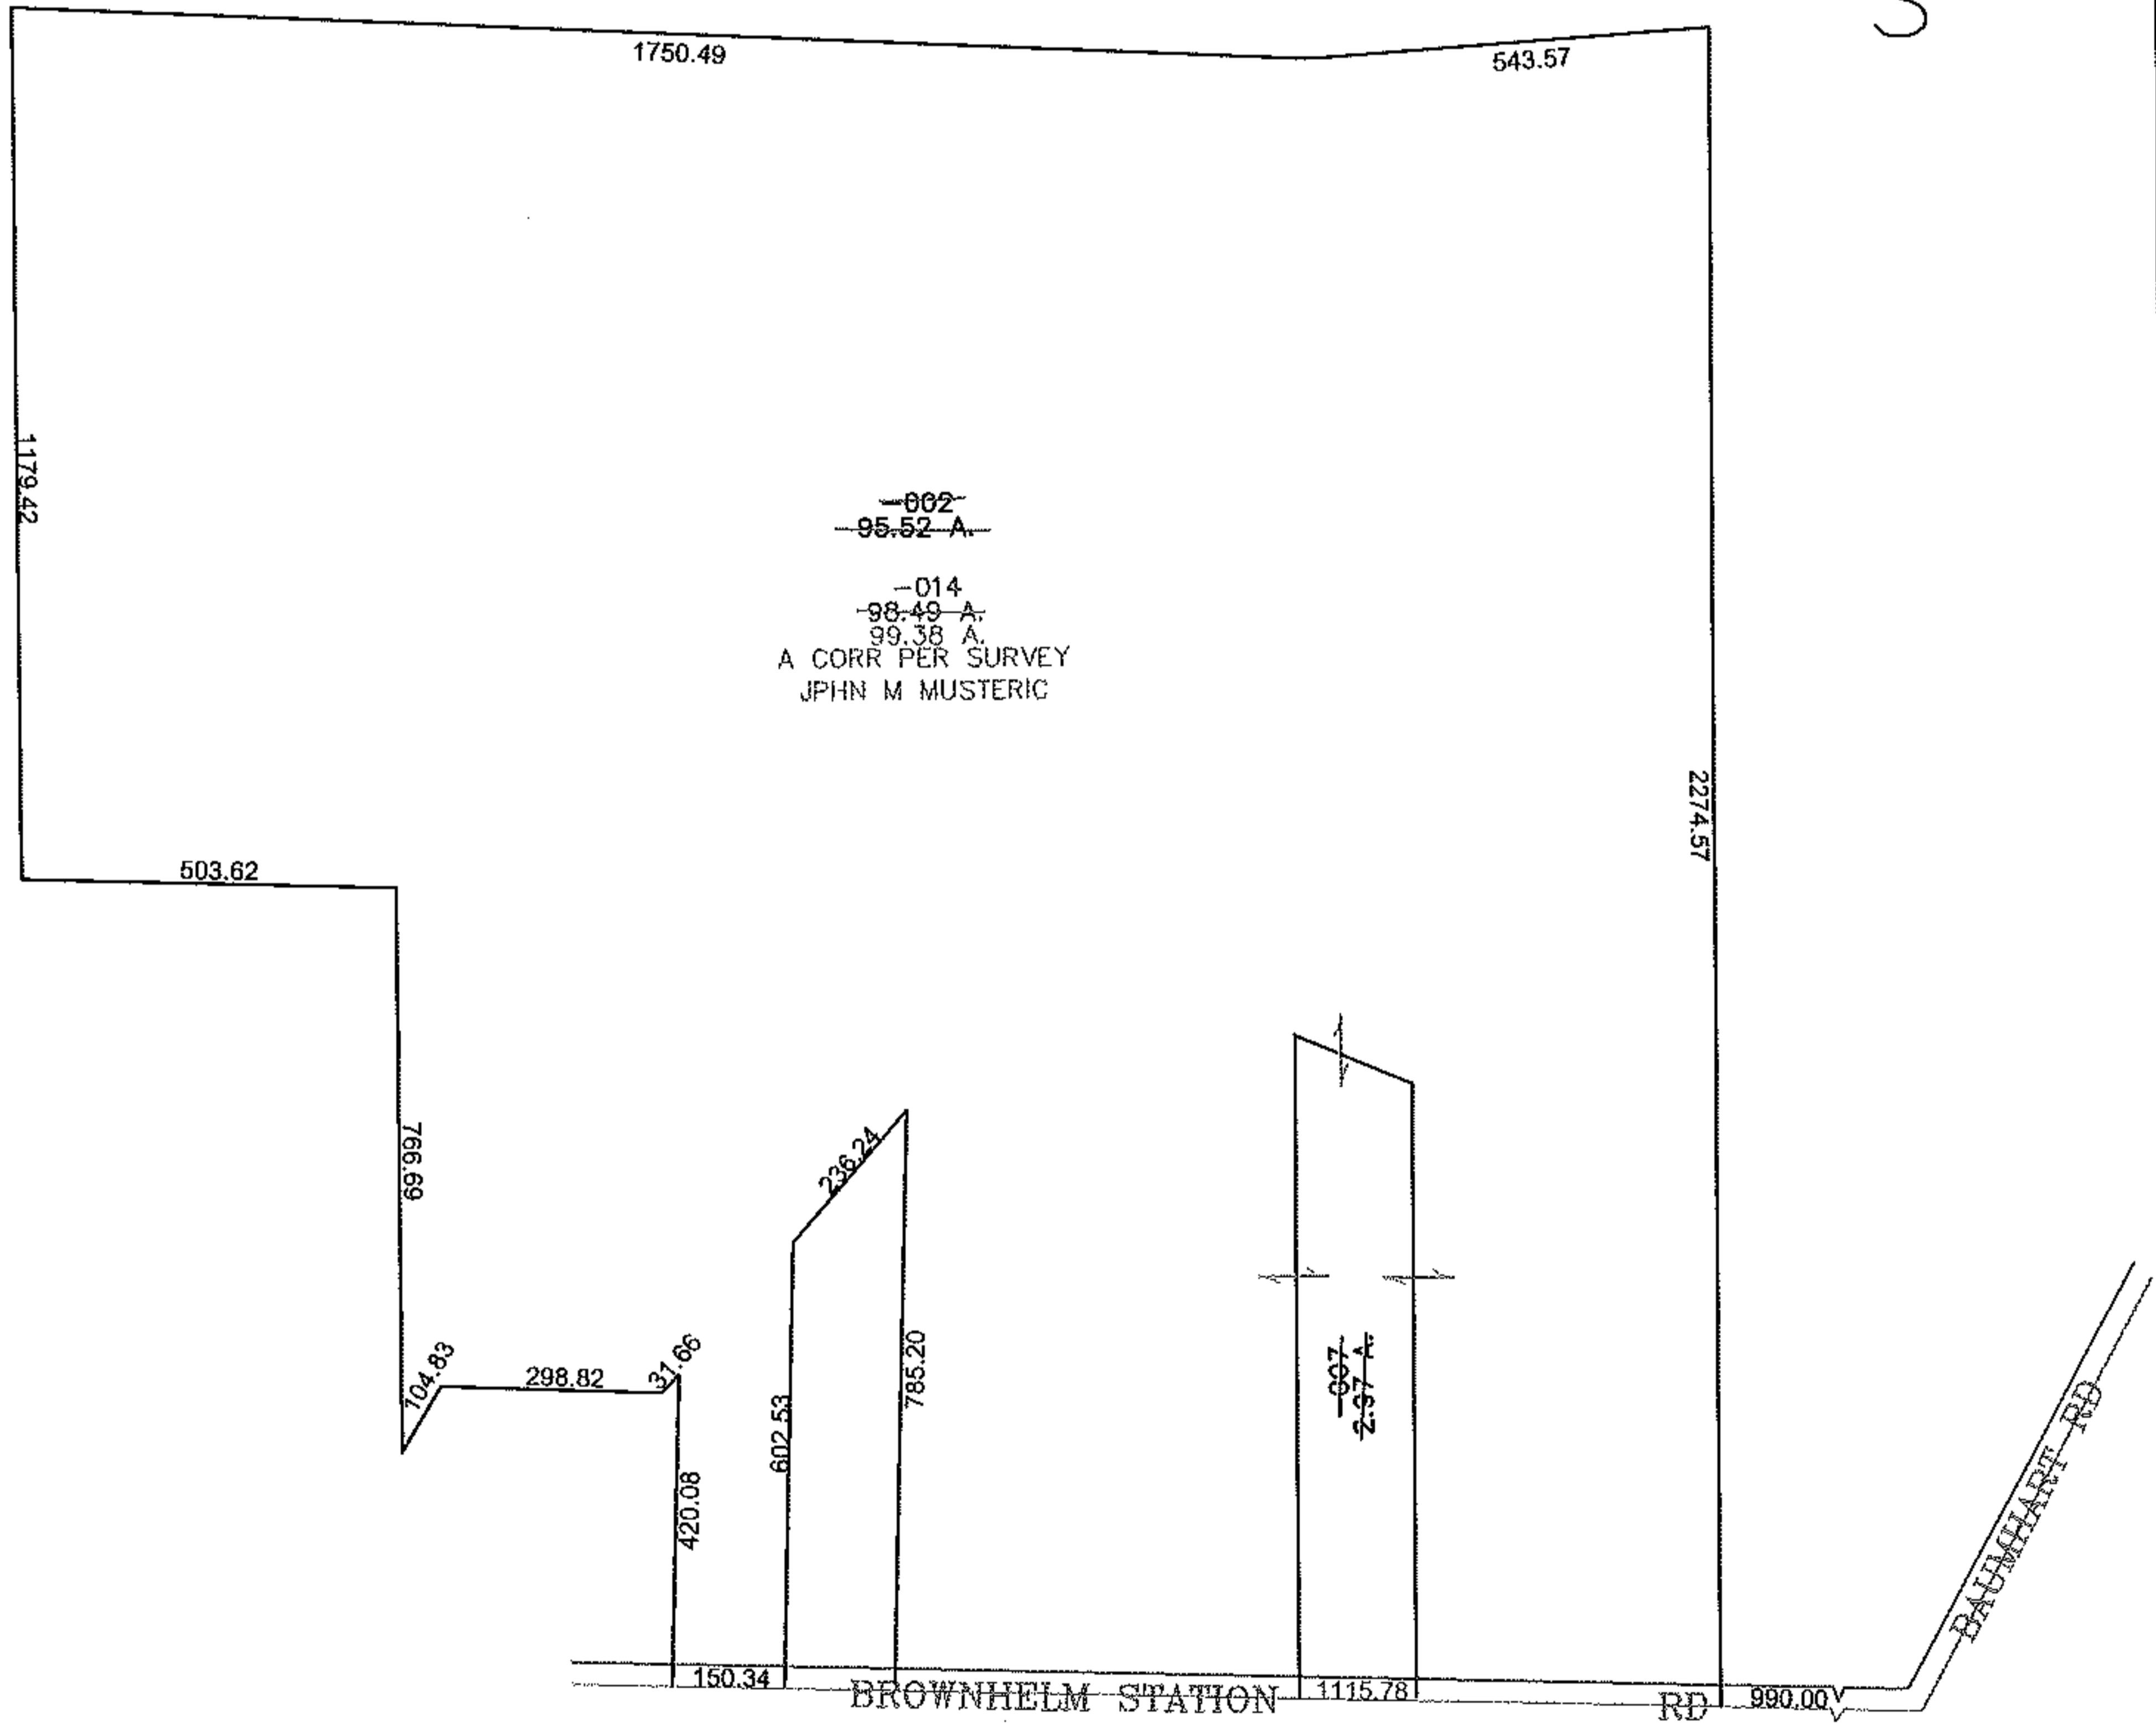

PARENT PARCEL: 01-00-011-000-002, -007

CHILD PARCEL: 01-00-011-000-014

STARTING POINT: CENTERLINE OF BROWNHELM STATION RD & BAUMHART RD

12-02999

SPLITS/DEEDS PROCESSED

LORAIN COUNTY TAX MAP DEPARTMENT
226 MIDDLE AVE. ELYRIA, OHIO

SURVEYED BY: JOHN MUSTERIC

CLOSURE: 0.00 : 10.000

MAP PAGE(S): 01-00-011-B

APPROVED BY: JAH DATE: 2/16/2012

SCALE: 1" = 400 PRIOR INSTRUMENT: 20070216819