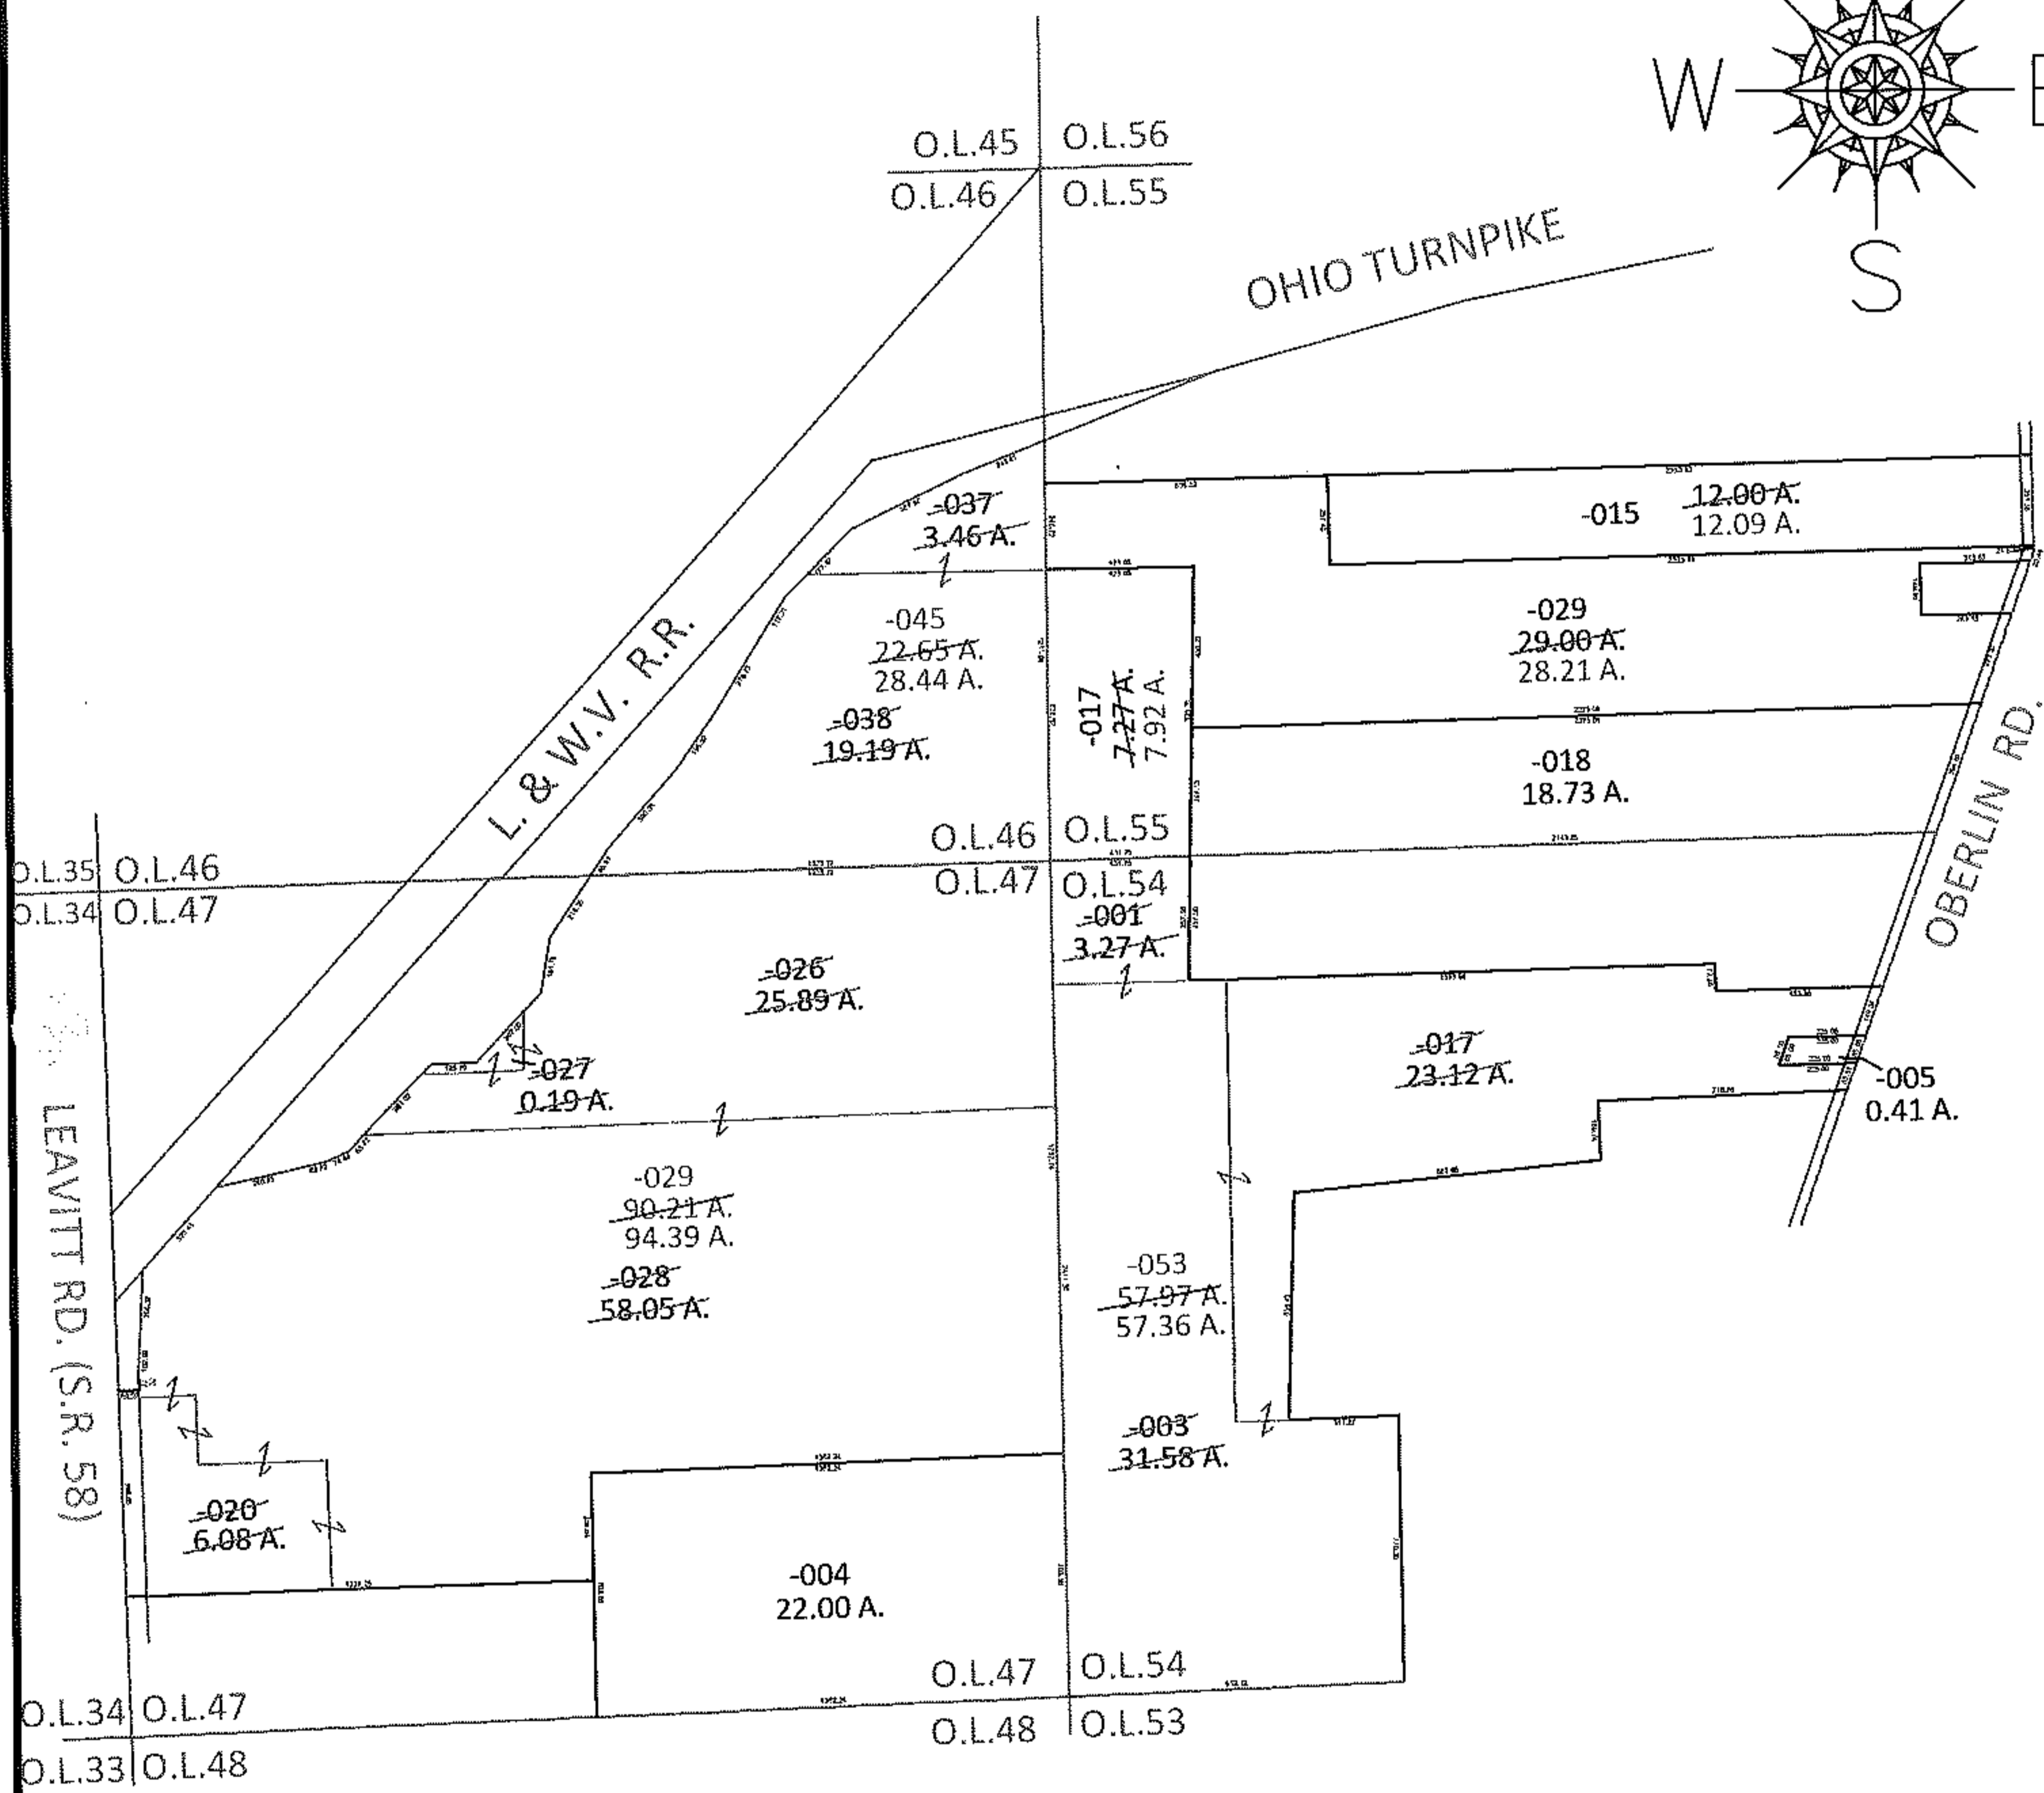

PARENT PARCEL: 05-00-046-000-037, -038, 05-00-047-000-004, -020, -026 THRU -028  
 05-00-054-000-001, -003, -005, -017, 05-00-055-000-015, -017, -018, -029

CHILD PARCEL: 05-00-046-000-045, 05-00-047-000-029, 05-00-054-000-053

STARTING POINT: NORTHEAST CORNER OF O.L.47

12-02995

OR 1256/678  
 OR 573/236

**SPLITS/DEEDS PROCESSED**

LORAIN COUNTY TAX MAP DEPARTMENT  
 226 MIDDLE AVE. ELYRIA, OHIO

SURVEYED BY: AMY M. KELLY  
 CLOSURE: .01:10,000  
 MAP PAGE(S): 5-G  
 APPROVED BY: RRM DATE: 2-3-12  
 SCALE: 1"=800 PRIOR INST.: \*SEE ABOVE