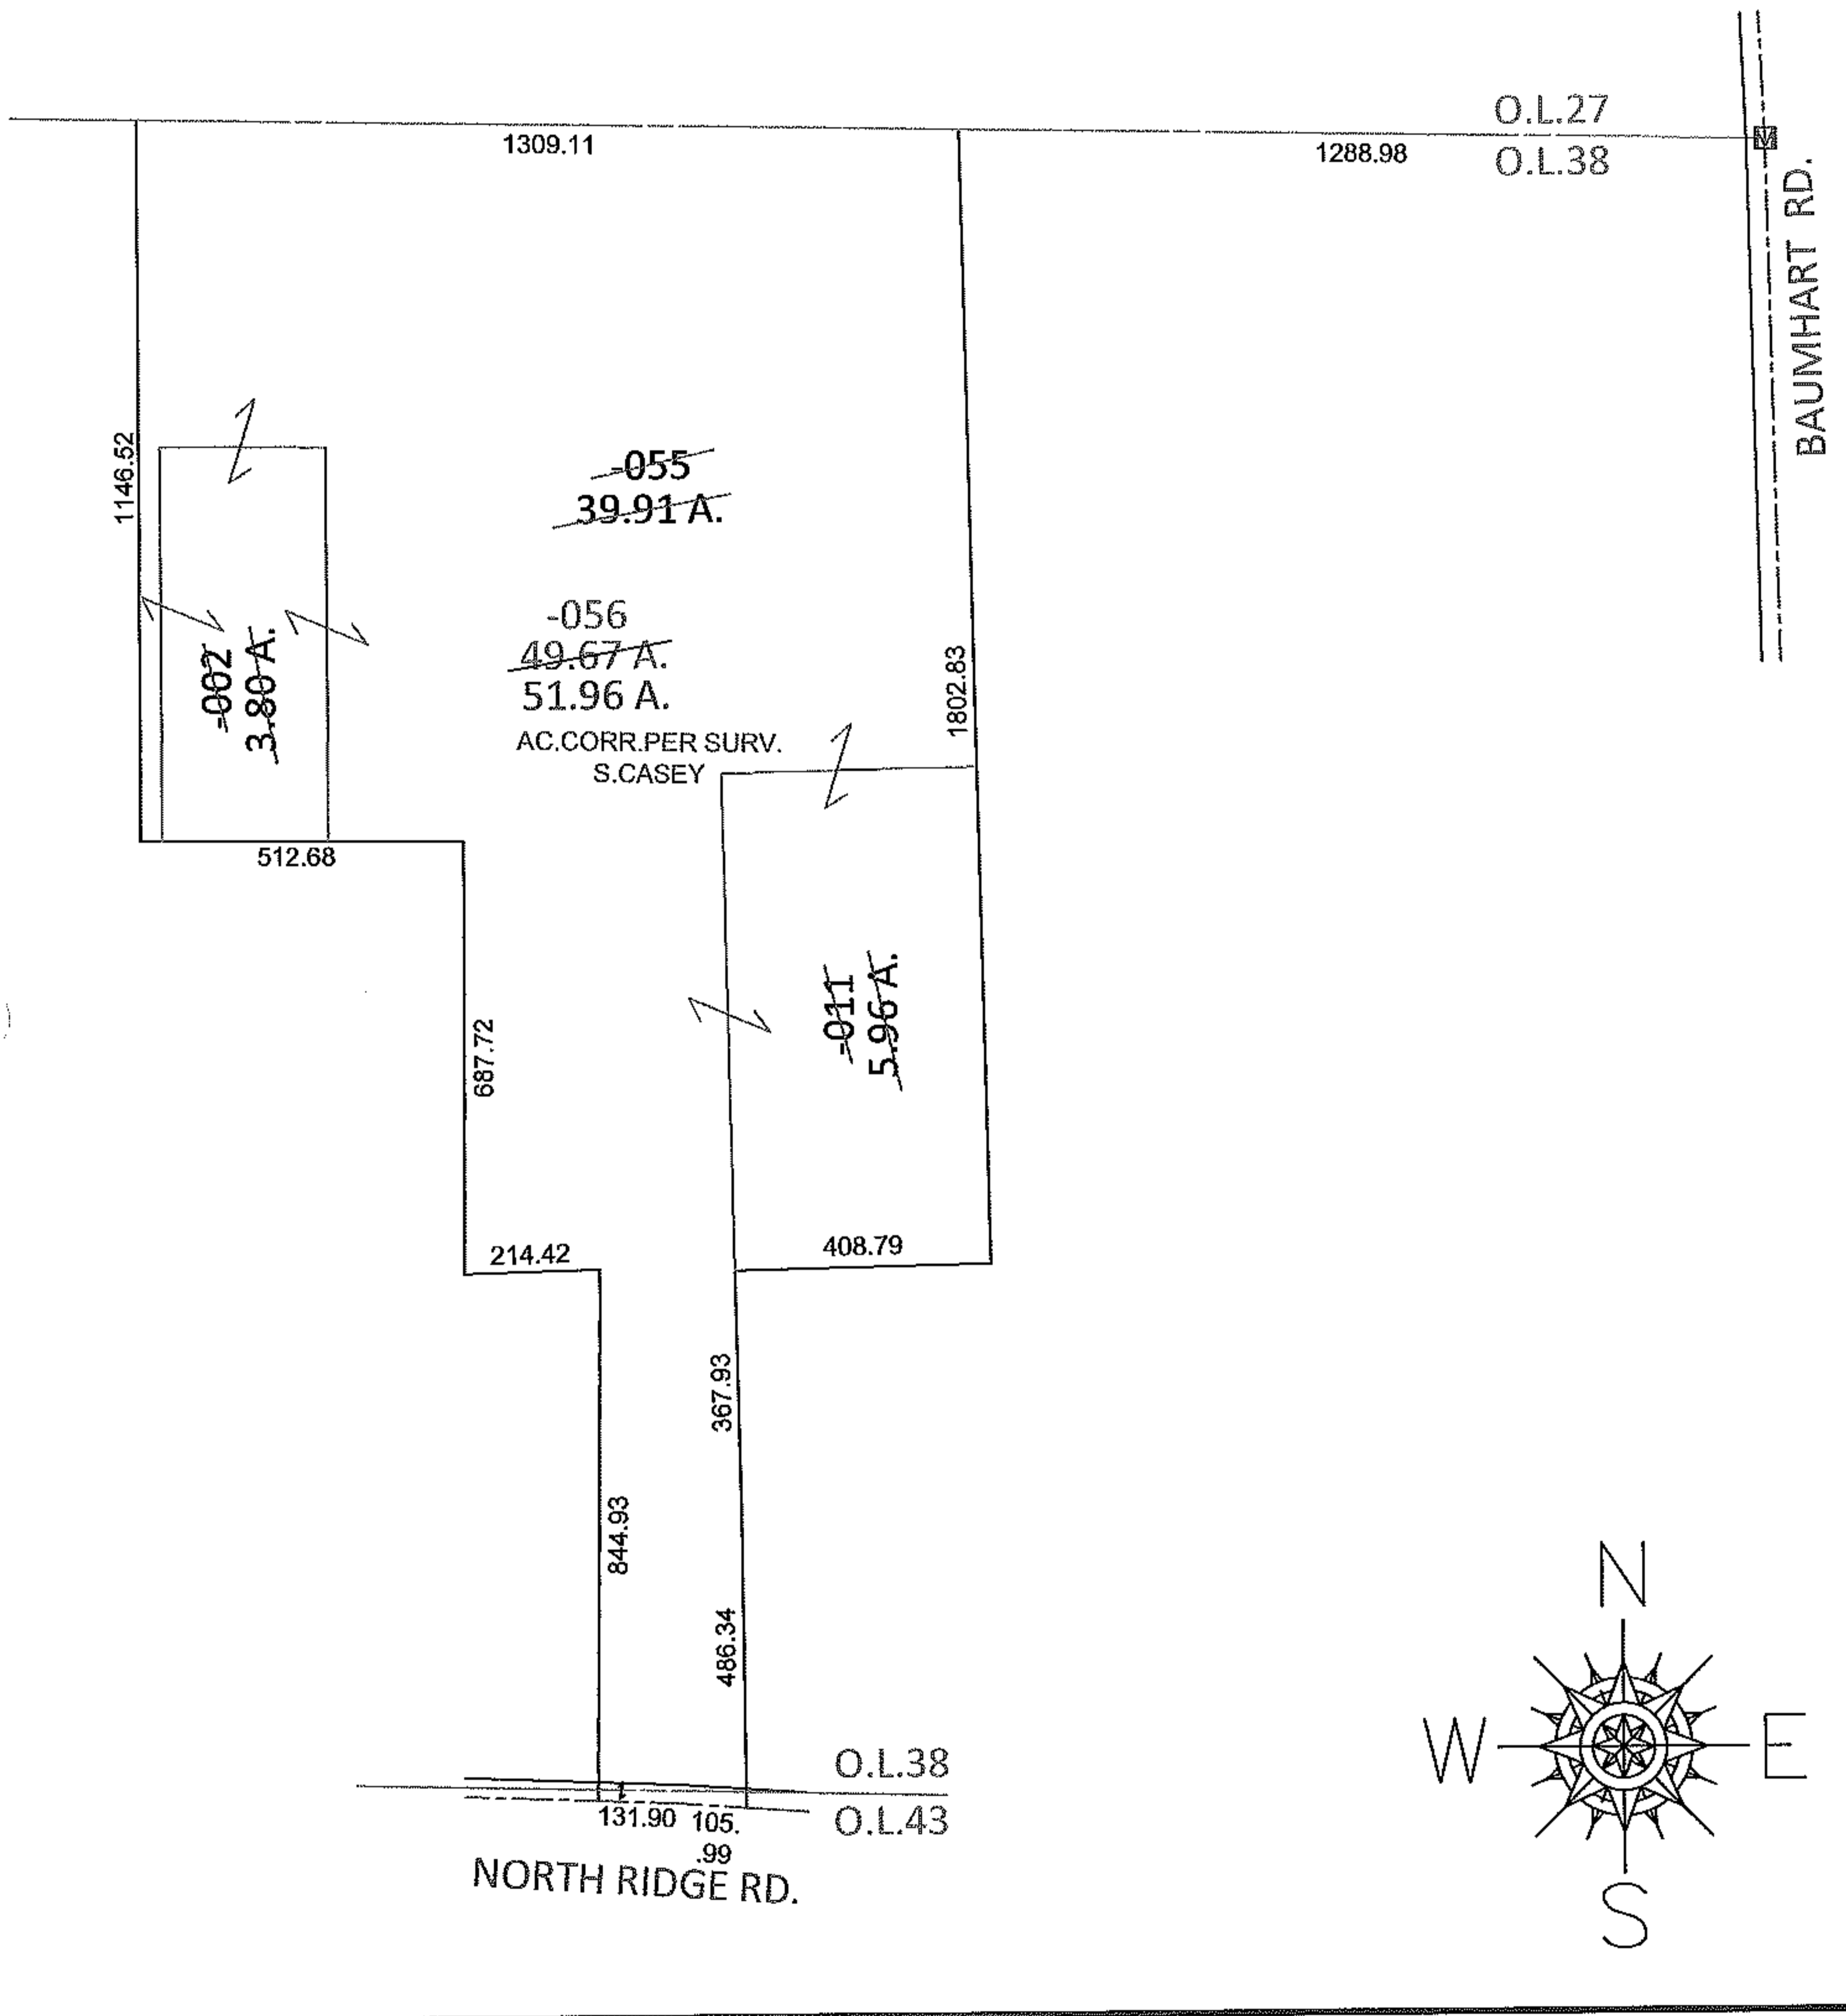

RUSTER

PARENT PARCEL: 01-00-038-000-002, -011, -055

CHILD PARCEL: 01-00-038-000-056

STARTING POINT: AT A MON BOX AT THE NORTHEAST CORNER OF O.L.38

12-02993

SPLITS/DEEDS PROCESSED

LORAIN COUNTY TAX MAP DEPARTMENT
226 MIDDLE AVE. ELYRIA, OHIO

SURVEYED BY: SCOTT J. CASEY
 CLOSURE: .01:10,000
 MAP PAGE(S): 1-00-038-A - B
 APPROVED BY: RRM DATE: 1-31-12
 SCALE: 1"= 400 PRIOR INST.: OR 794/896