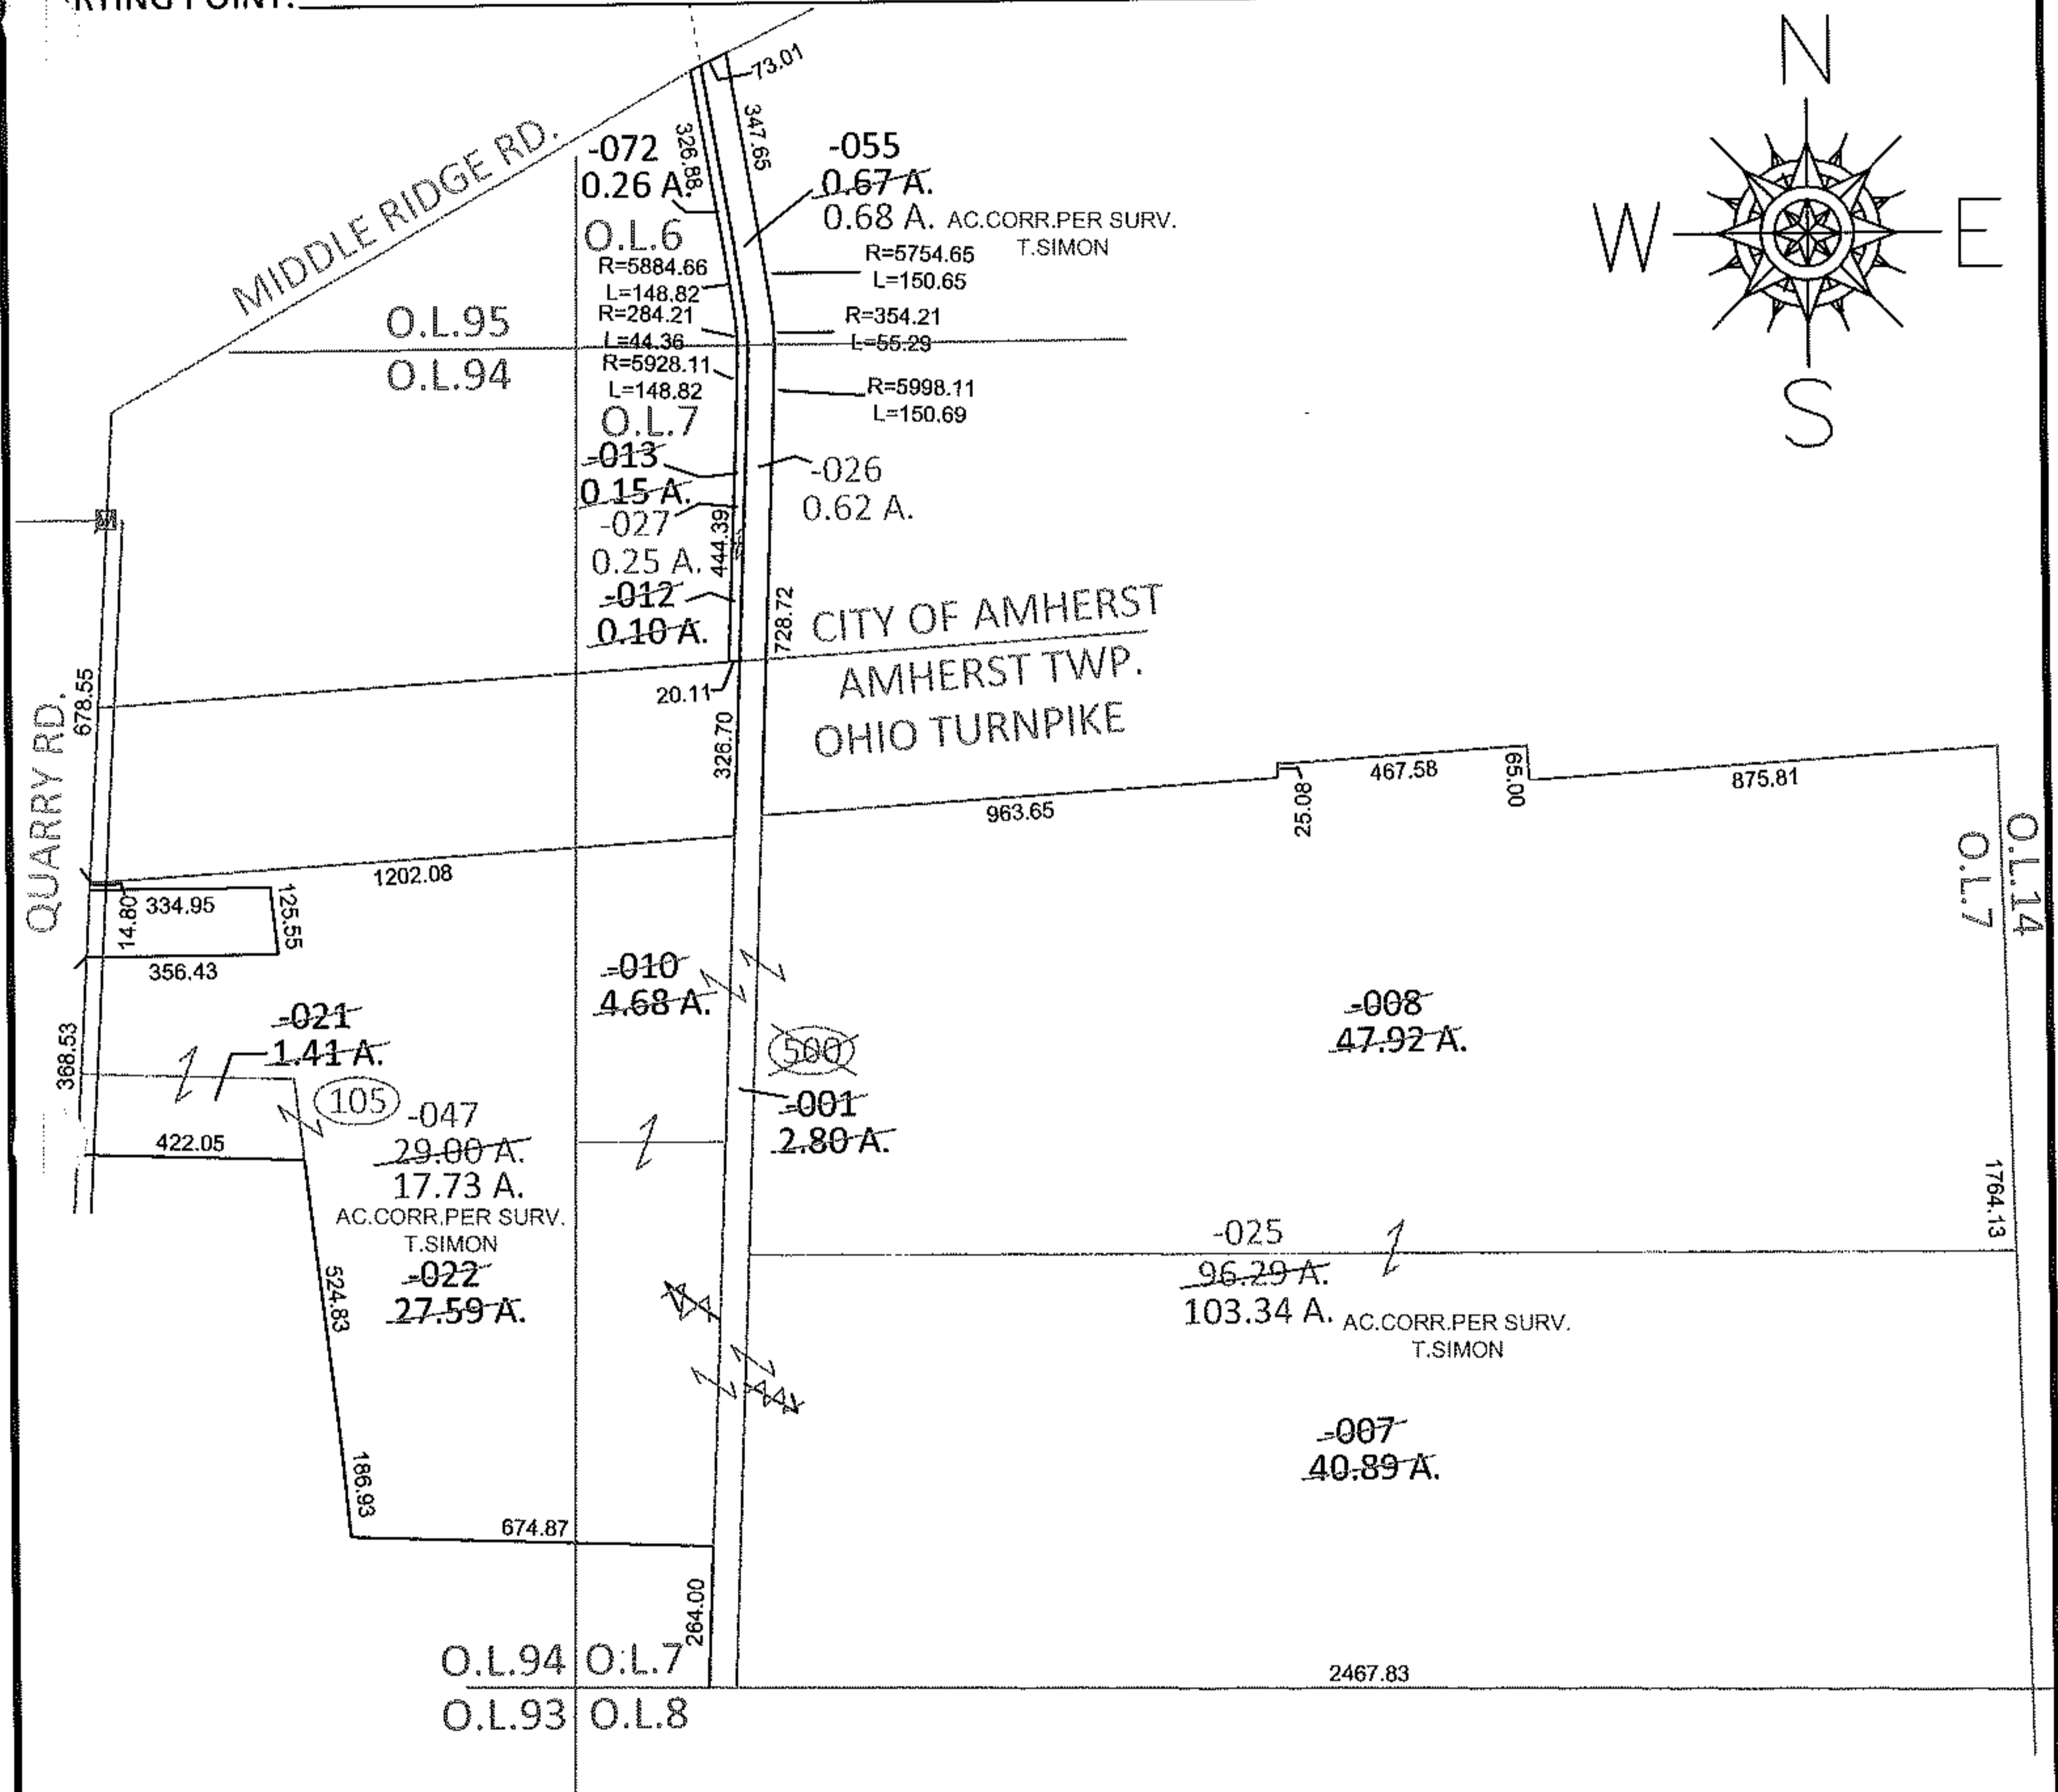

PARENT PARCEL: 05-00-006-000-055, -072, 05-00-007-000-008, -012, -013, -010, -007, 05-00-007-500-001  
05-00-094-105-021, -022

CHILD PARCEL: 05-00-006-000-055, -072, 05-00-007-000-025, -026, -027, 05-00-094-105-047

STARTING POINT: AT A MON BOX AT THE INTERSECTION OF C/L OF MIDDLE RIDGE RD. AND C/L OF QUARRY RD.

12-02991

20070233909  
20080244345  
20080254132

**SPLITS/DEEDS PROCESSED**

LORAIN COUNTY TAX MAP DEPARTMENT  
226 MIDDLE AVE. ELYRIA, OHIO

SURVEYED BY: THOMAS A. SIMON  
CLOSURE: .01:10,000  
MAP PAGE(S): 5-00-094-B & C, 5-E  
APPROVED BY: RRM DATE: 4-4-12  
SCALE: 1"= 500 PRIOR INST.: \*SEE ABOVE\*