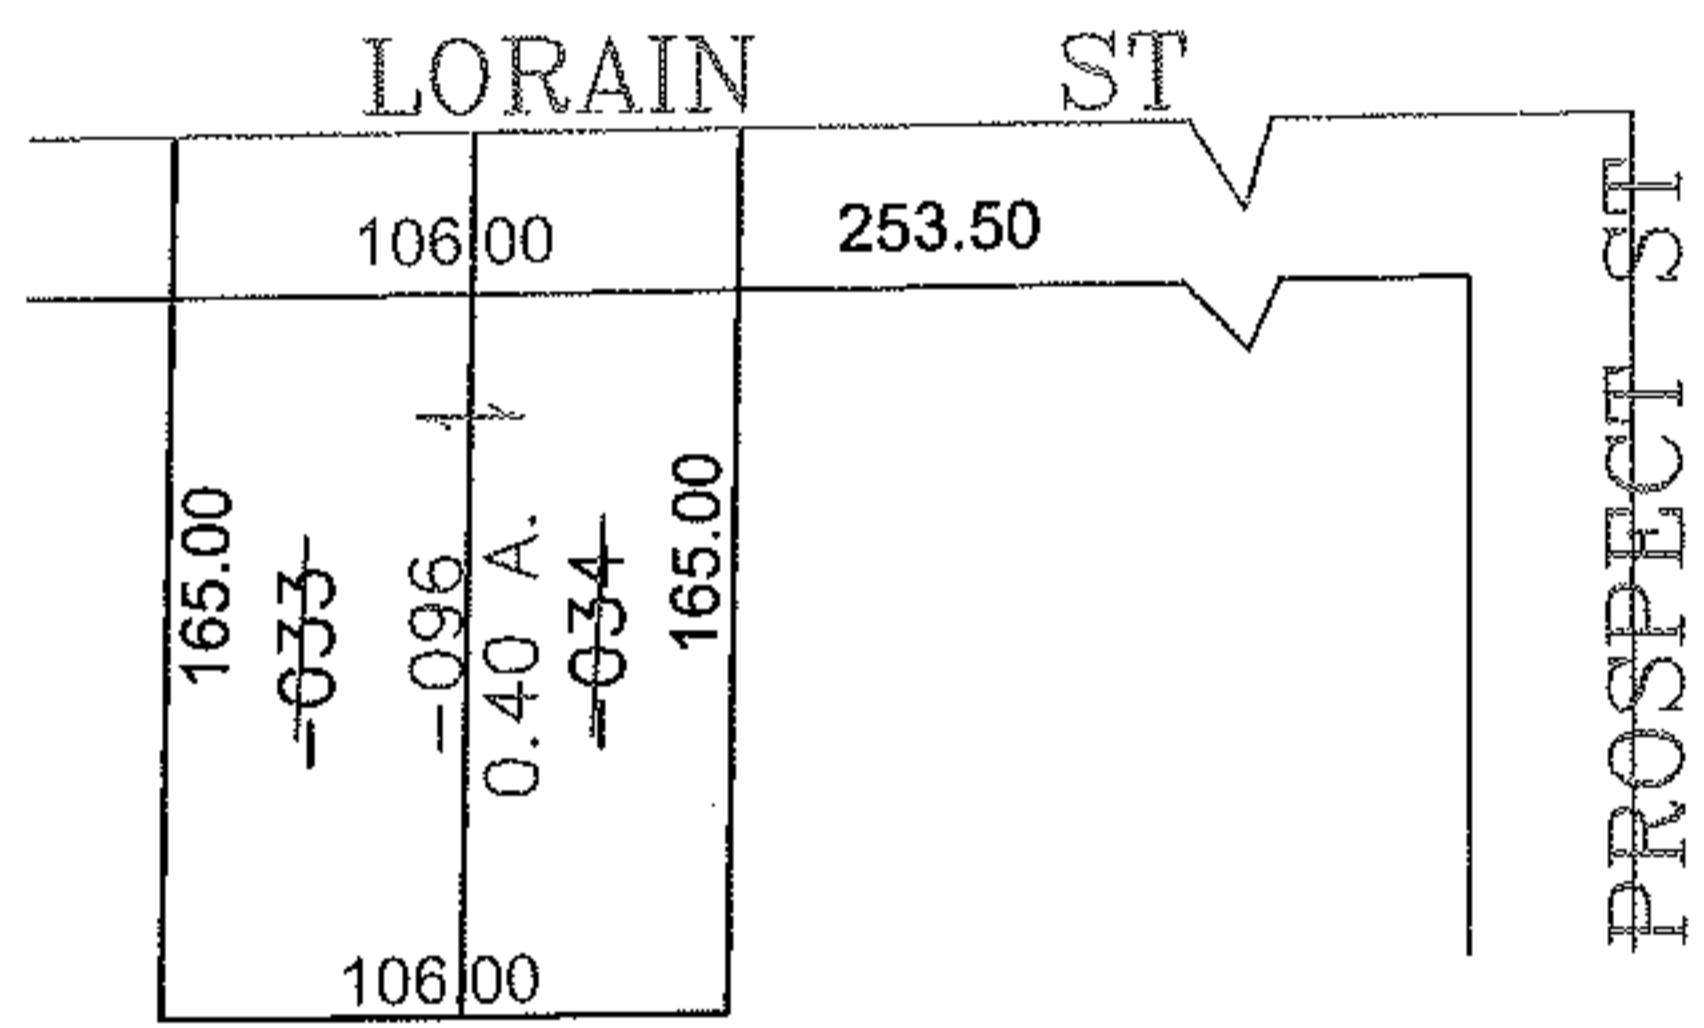

RASO

PARENT PARCEL: 09-00-084-101-034, -033

CHILD PARCEL: 09-00-084-101-096

STARTING POINT: CENTERLINE OF LORAIN ST & PROSPECT ST

12-02987

SPLITS/DEEDS PROCESSED

LORAIN COUNTY TAX MAP DEPARTMENT
226 MIDDLE AVE. ELYRIA, OHIO

SURVEYED BY: DALE HAYWOOD

CLOSURE: 0.00 : 10,000

MAP PAGE(S): 09-00-084-B

APPROVED BY: JAH DATE: 1-5-2012

SCALE: 1" = 100' PRIOR INSTRUMENT: 20030883660