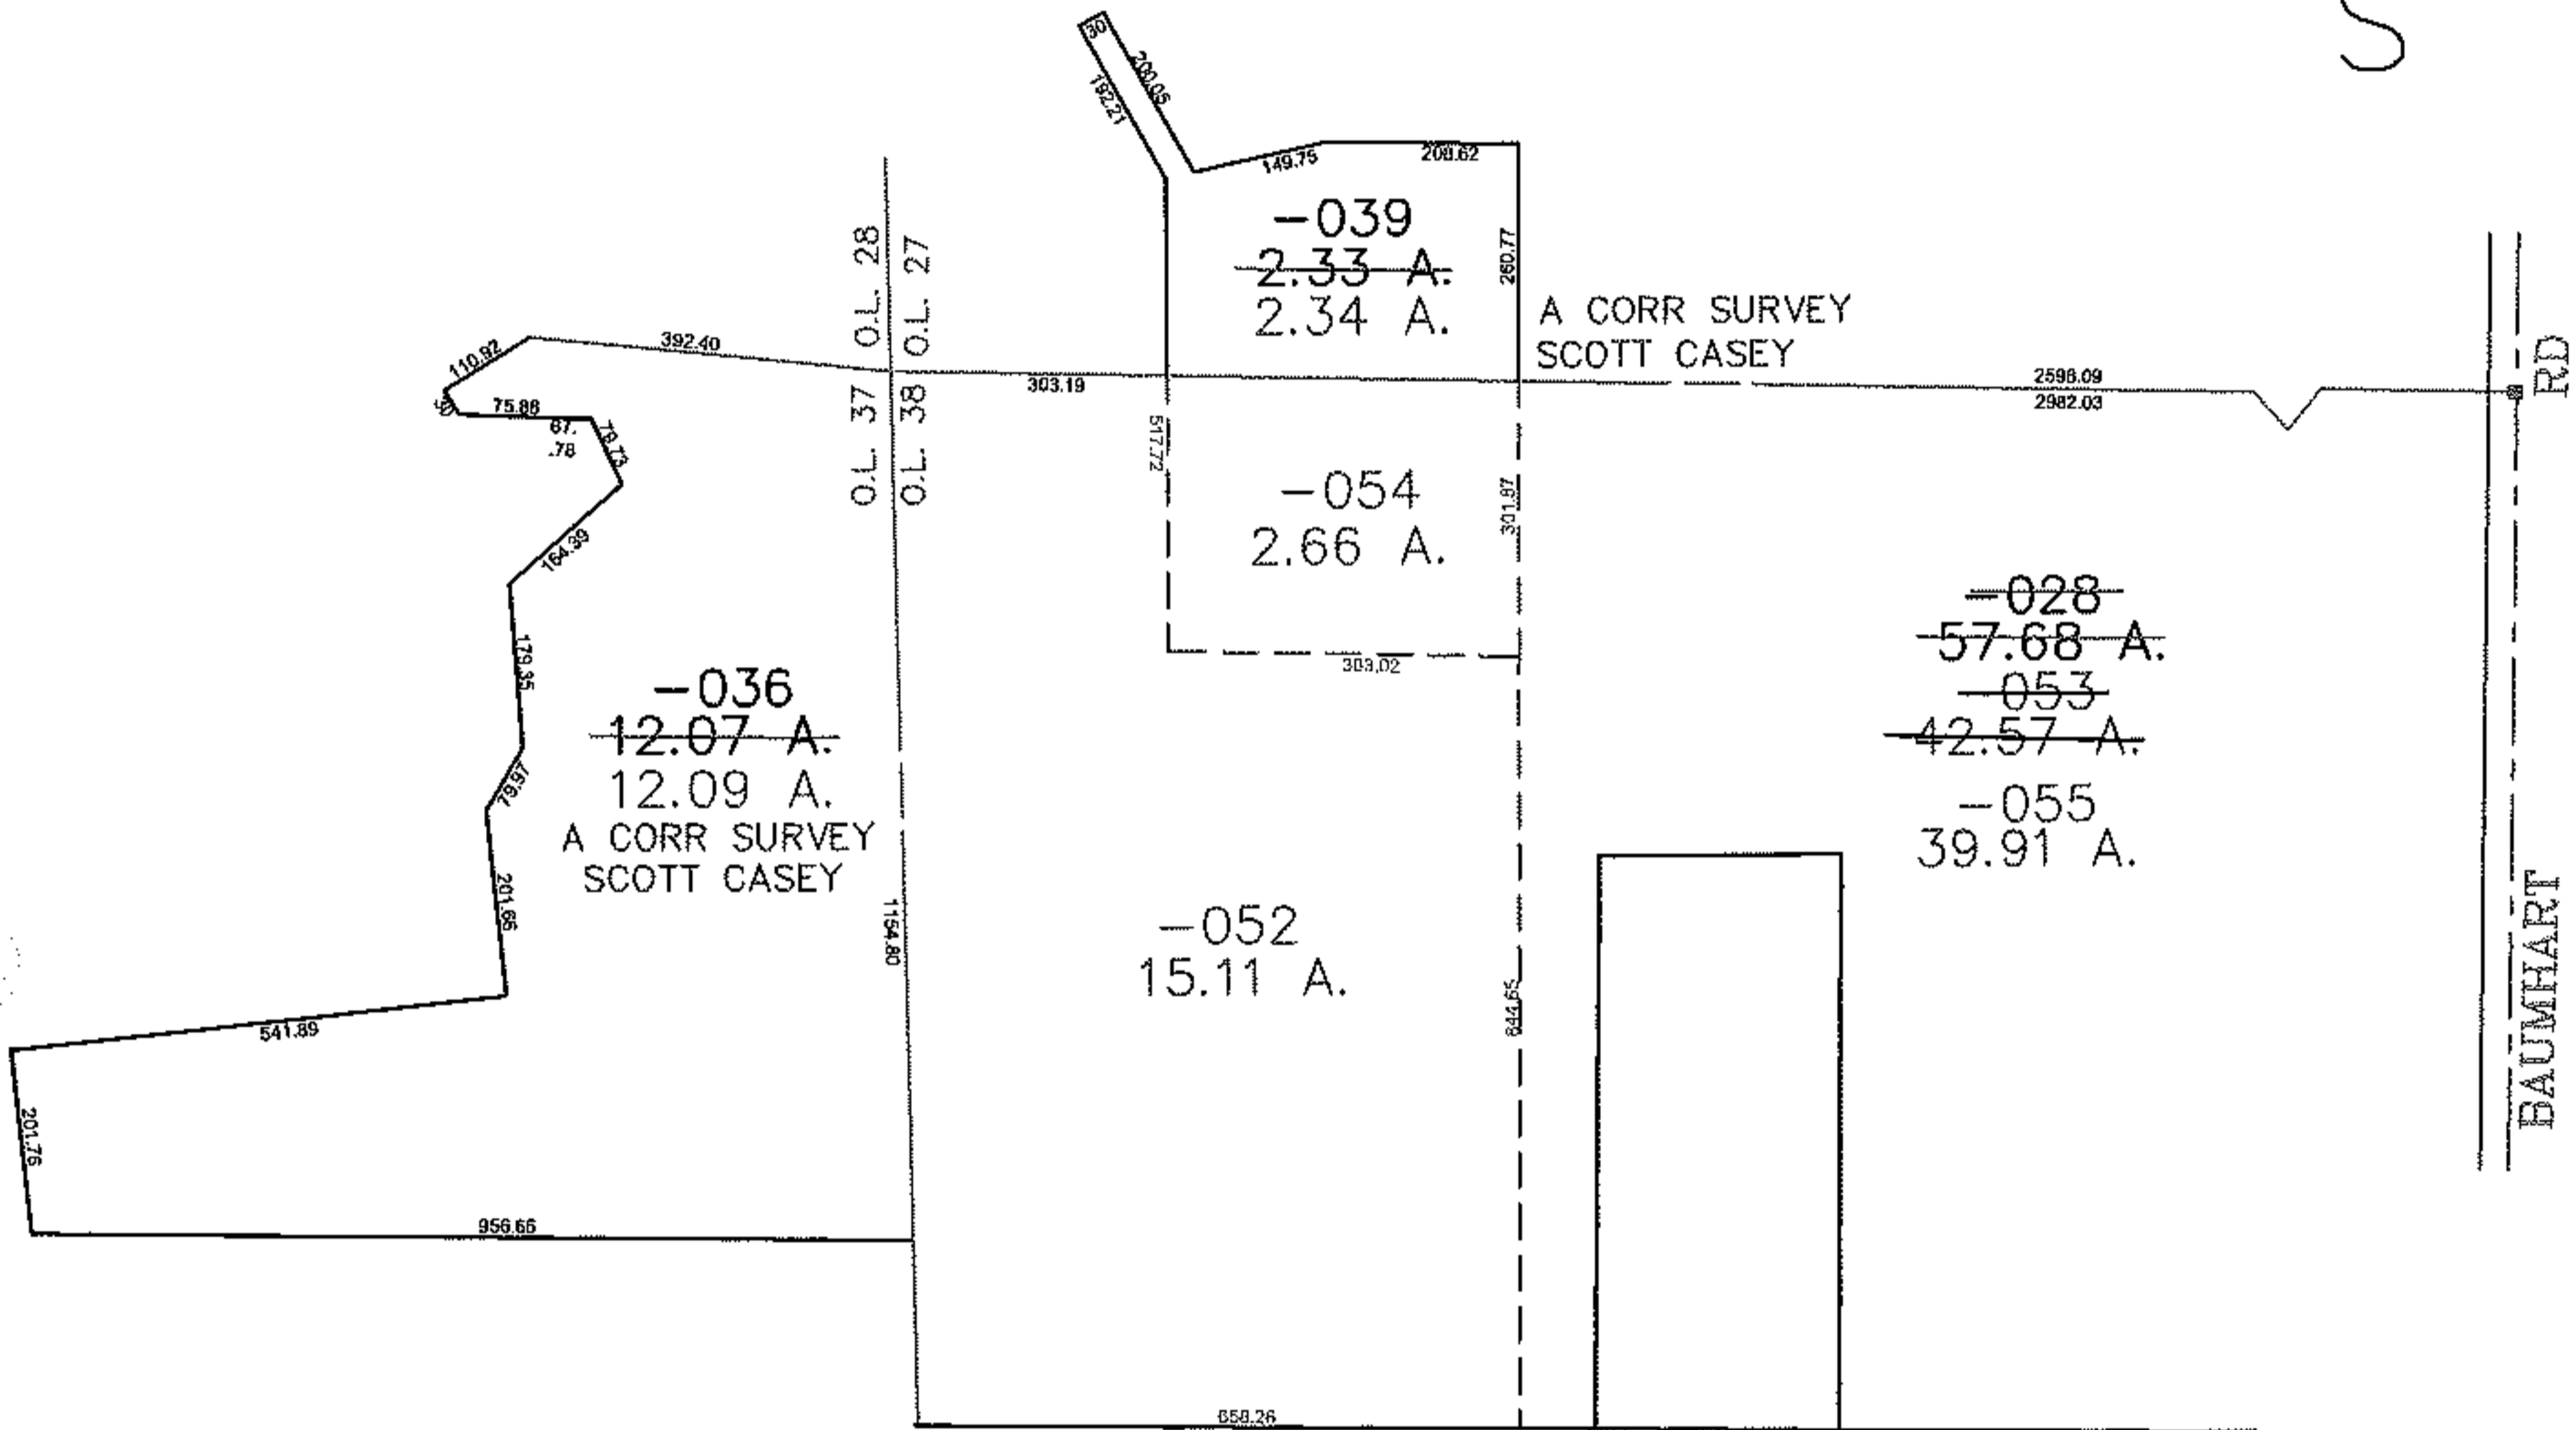

PARENT PARCEL: 01-00-038-000-028, 01-00-037-103-036, 01-00-027-000-039

CHILD PARCEL: 01-00-038-000-052 THRU -055

STARTING POINT: CENTERLINE OF BAUMHART RD & O.L. 37

11-02984

**SPLITS/DEEDS PROCESSED**

LORAIN COUNTY TAX MAP DEPARTMENT  
226 MIDDLE AVE. ELYRIA, OHIO

SURVEYED BY: SCOTT CASEY

CLOSURE: 0.01 : 10,000

MAP PAGE(S): 01-00-027-A

APPROVED BY: JAH DATE: 12/28/2011

SCALE: 1" = 400 PRIOR INST.: 19930256483