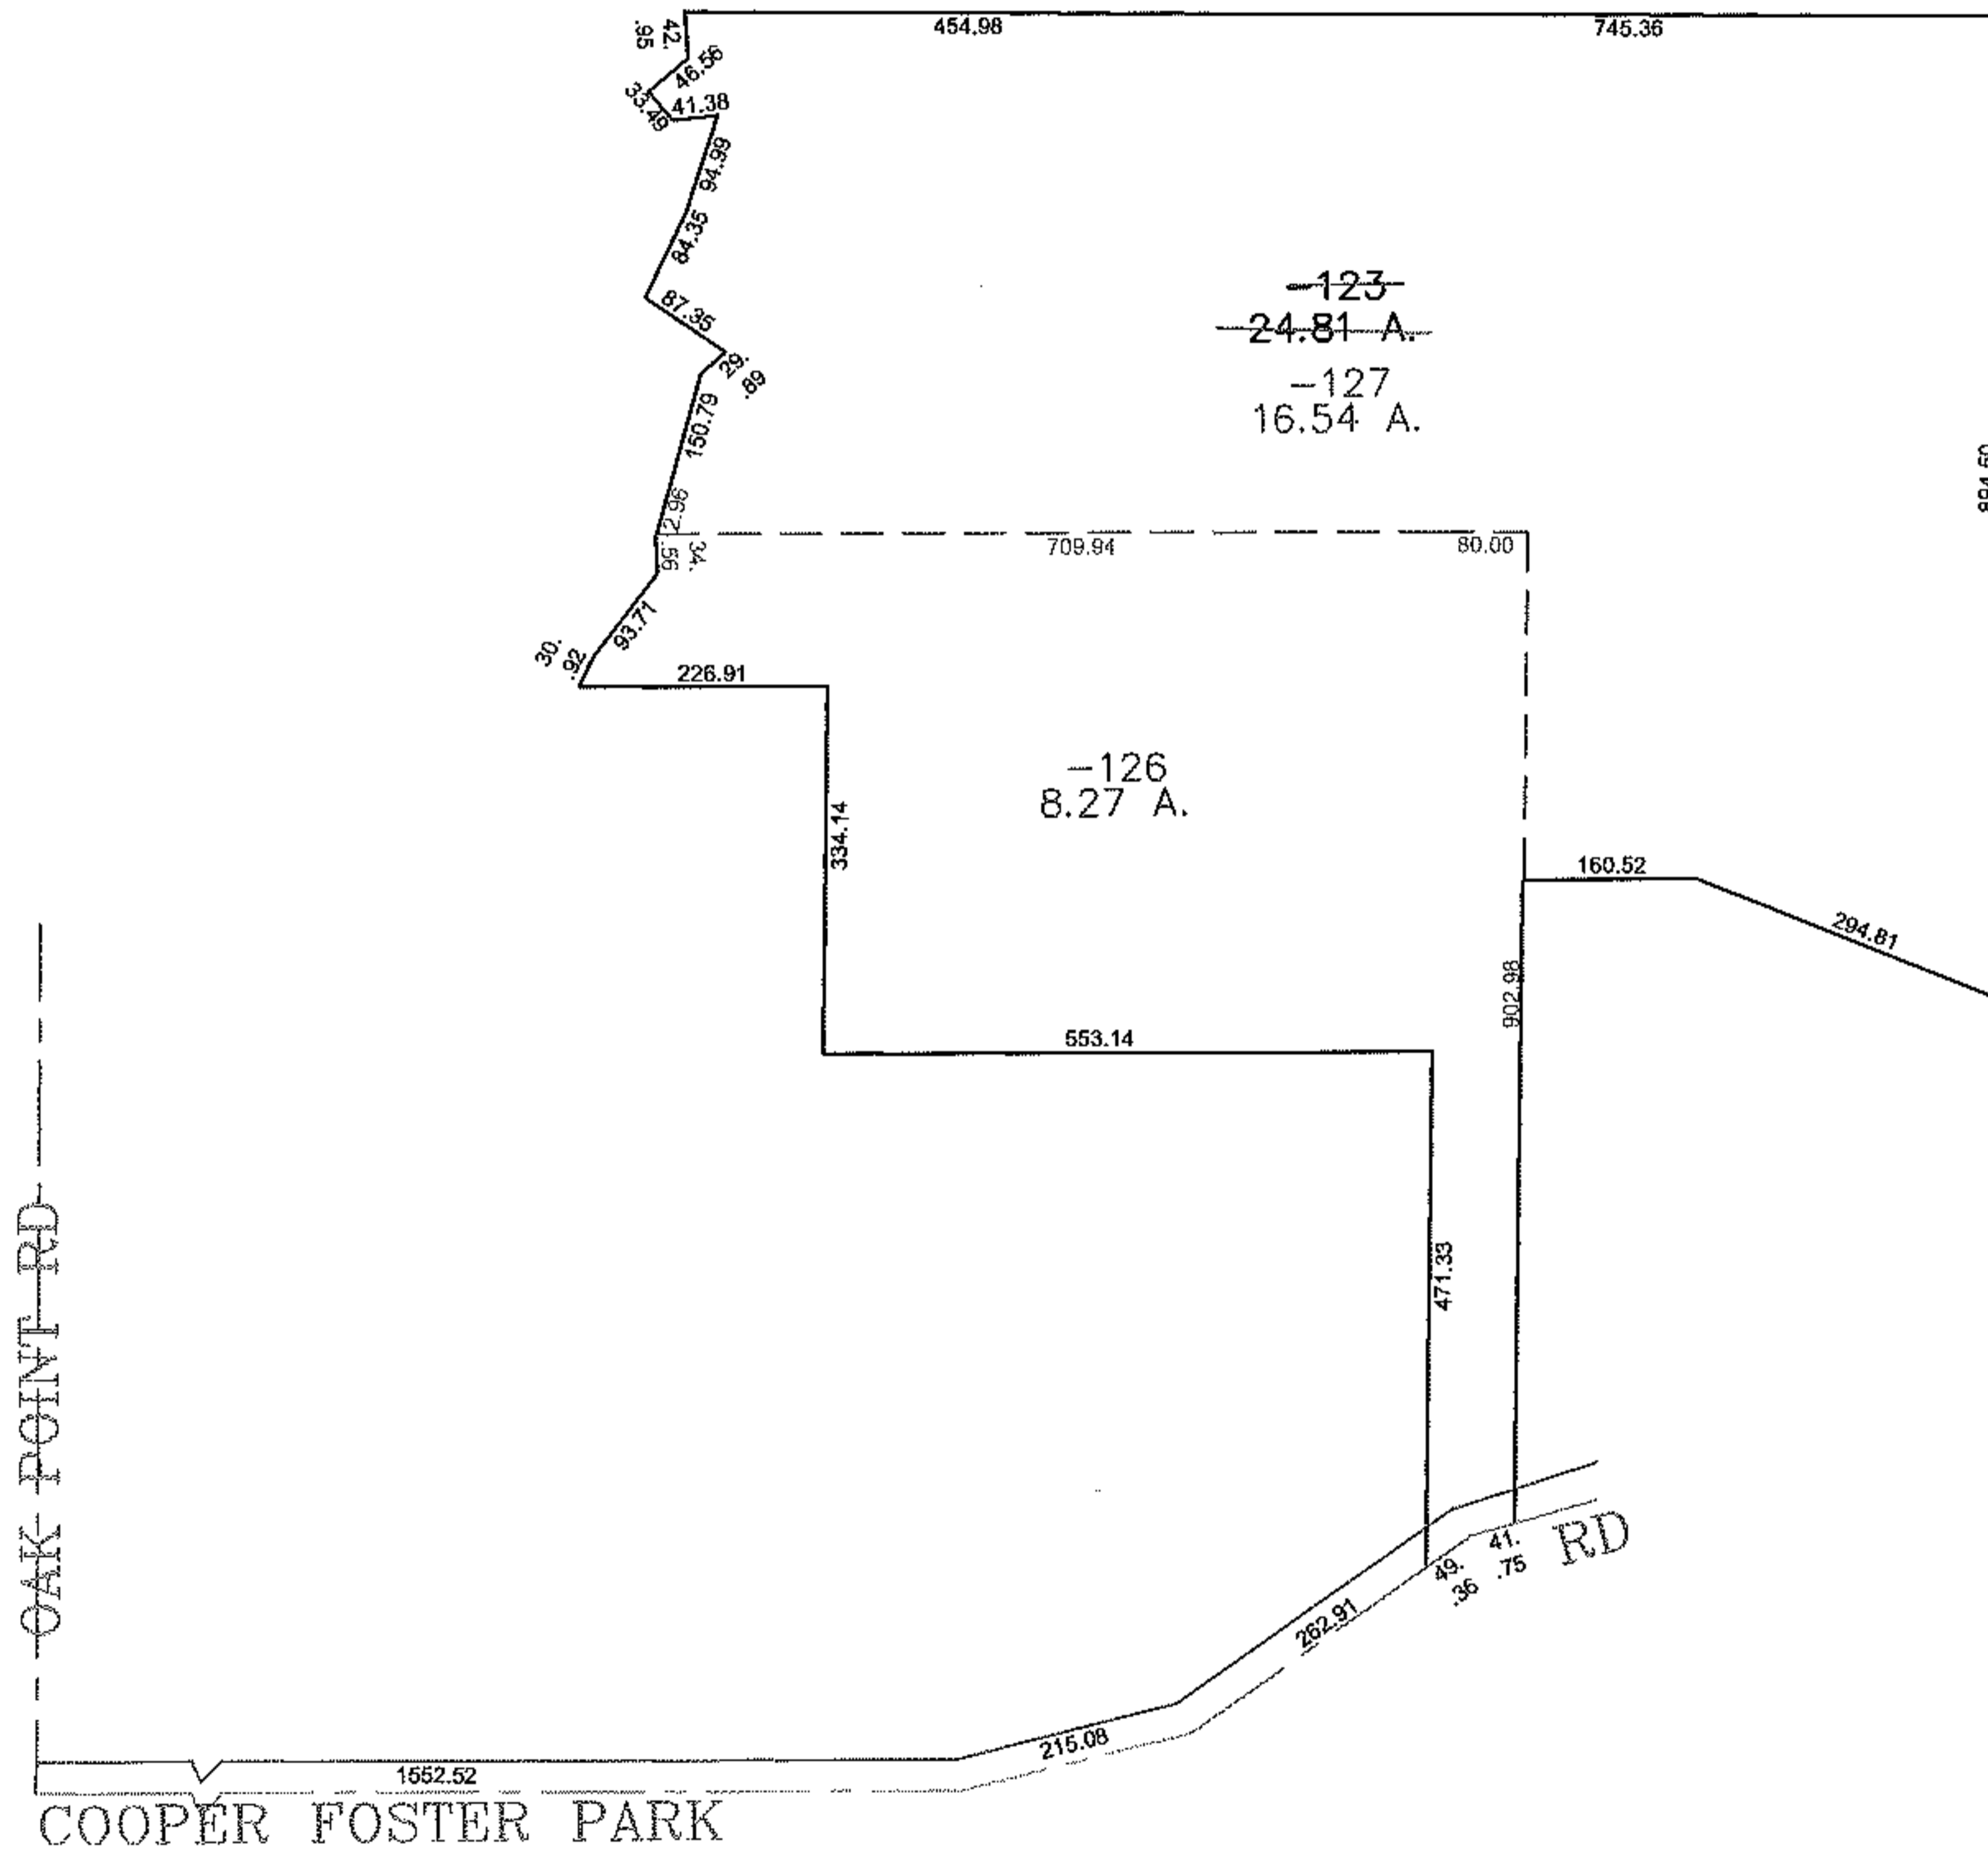

PARENT PARCEL: 05-00-020-000-123

CHILD PARCEL: 05-00-020-000-126, -127

11-02980

STARTING POINT: CENTERLINE OF OAK POINT RD & COOPER FOSTER PARK RD

SPLITS/DEEDS PROCESSED
 LORAIN COUNTY TAX MAP DEPARTMENT
 226 MIDDLE AVE. ELYRIA, OHIO

SURVEYED BY: PHILLIP ROSEBECK
 CLOSURE: 0.00 : 10.000
 MAP PAGE(S): 05-00-020-B
 APPROVED BY: JAH DATE: 12-19-2011
 SCALE: 1" = 300 PRIOR INSTRUMENT: 20060148849