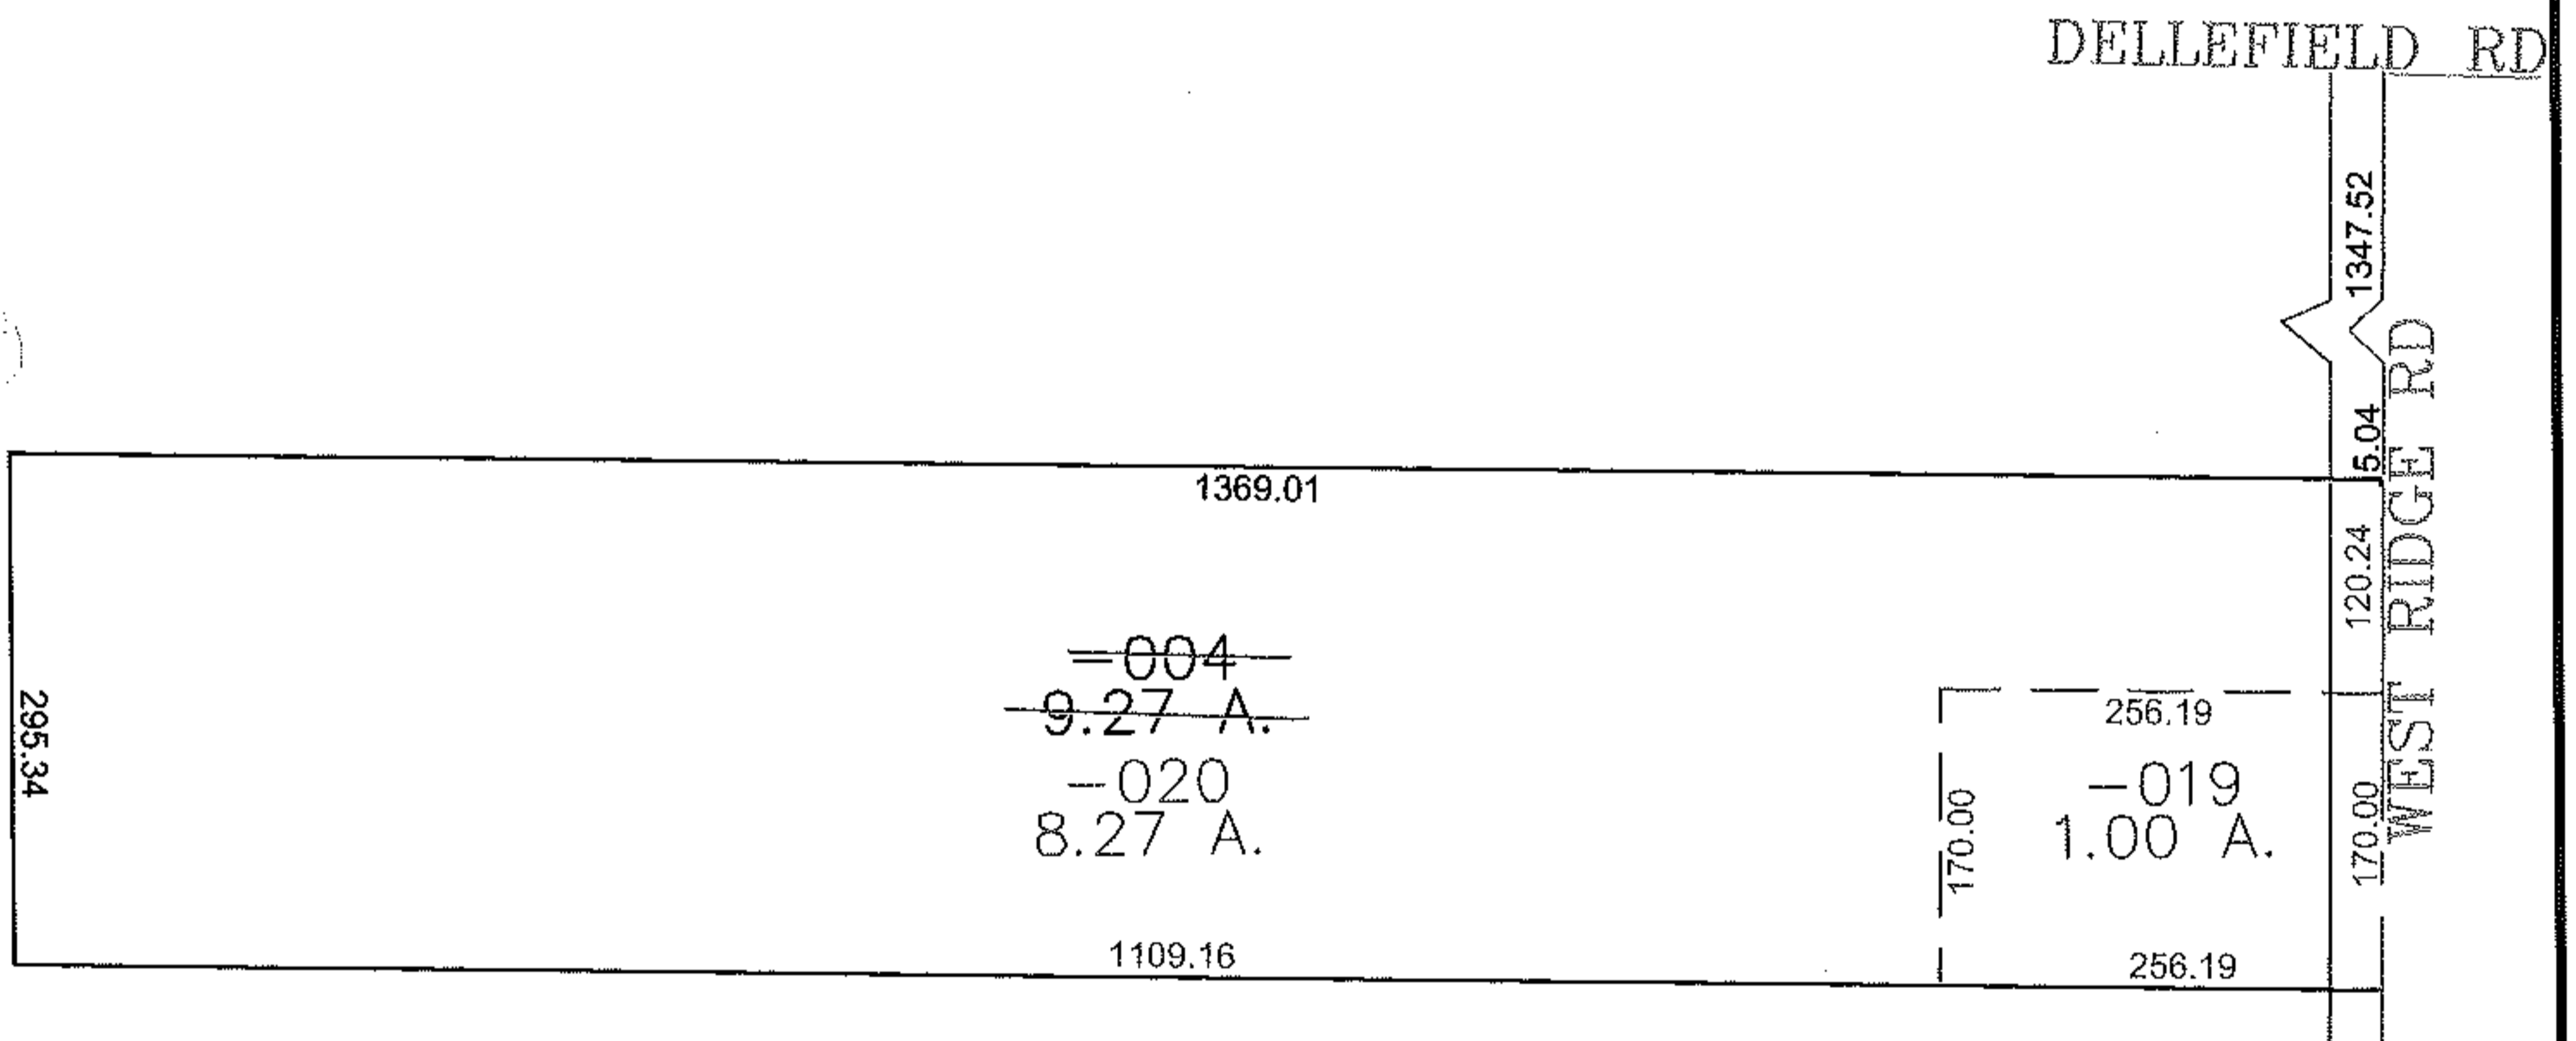

PARENT PARCEL: 05-00-083-000-004

CHILD PARCEL: 05-00-083-000-019, -020

STARTING POINT: CENTERLINE OF WEST RIDGE RD & DELLEFIELD RD

11-02979

SPLITS/DEEDS PROCESSED
 LORAIN COUNTY TAX MAP DEPARTMENT
 226 MIDDLE AVE. ELYRIA, OHIO

SURVEYED BY: PATRICK MCGANNON
 CLOSURE: 0.00 : 10,000
 MAP PAGE(S): 05-00-083
 APPROVED BY: JAH DATE: 12/19/2011
 SCALE: 1" = 200 PRIOR INSTRUMENT: 20100345497