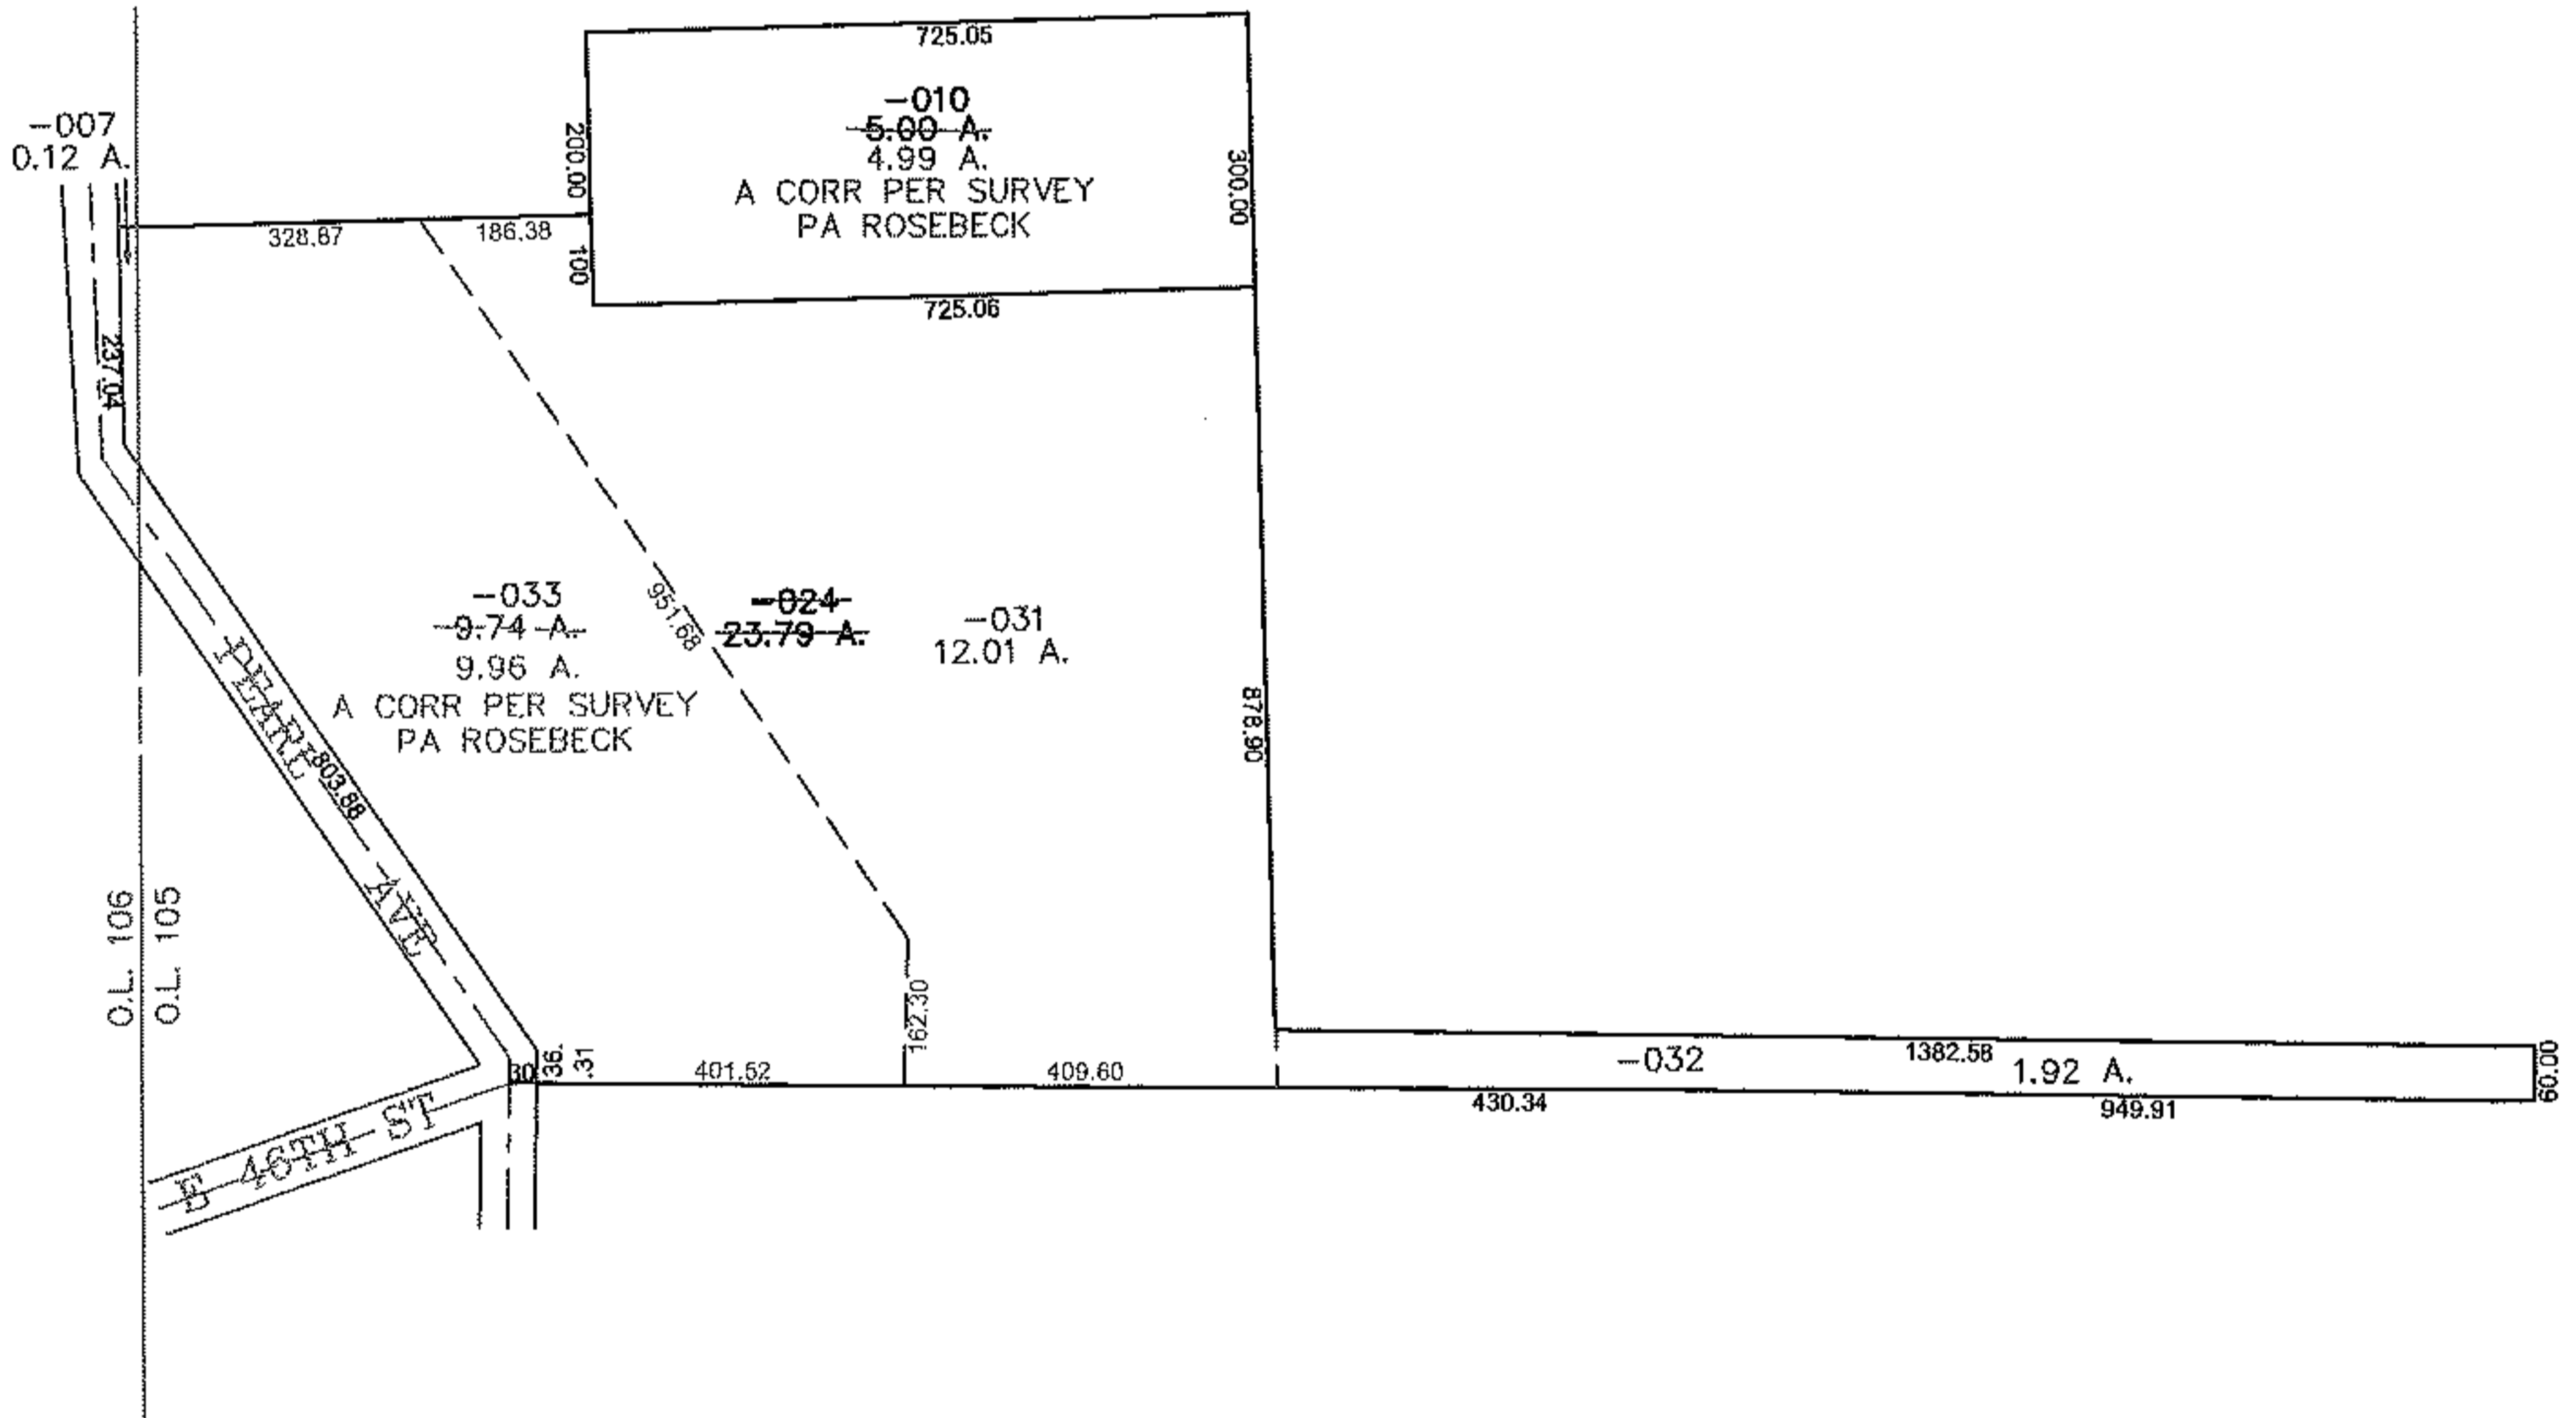

PARENT PARCEL: 03-00-105-101-024, -010

CHILD PARCEL: 03-00-105-101-031 THRU -033

STARTING POINT: CENTERLINE OF PEARL AVE & O.L. 105

11-02978

SPLITS/DEEDS PROCESSED

LORAIN COUNTY TAX MAP DEPARTMENT
226 MIDDLE AVE. ELYRIA, OHIO

SURVEYED BY: PA ROSEBECK

CLOSURE: 0.00 : 10,000

MAP PAGE(S): 03-00-105-A, B

APPROVED BY: JAH DATE: 12/20/2011

SCALE: 1" = 400 PRIOR INST.: DV XXXX/XXX