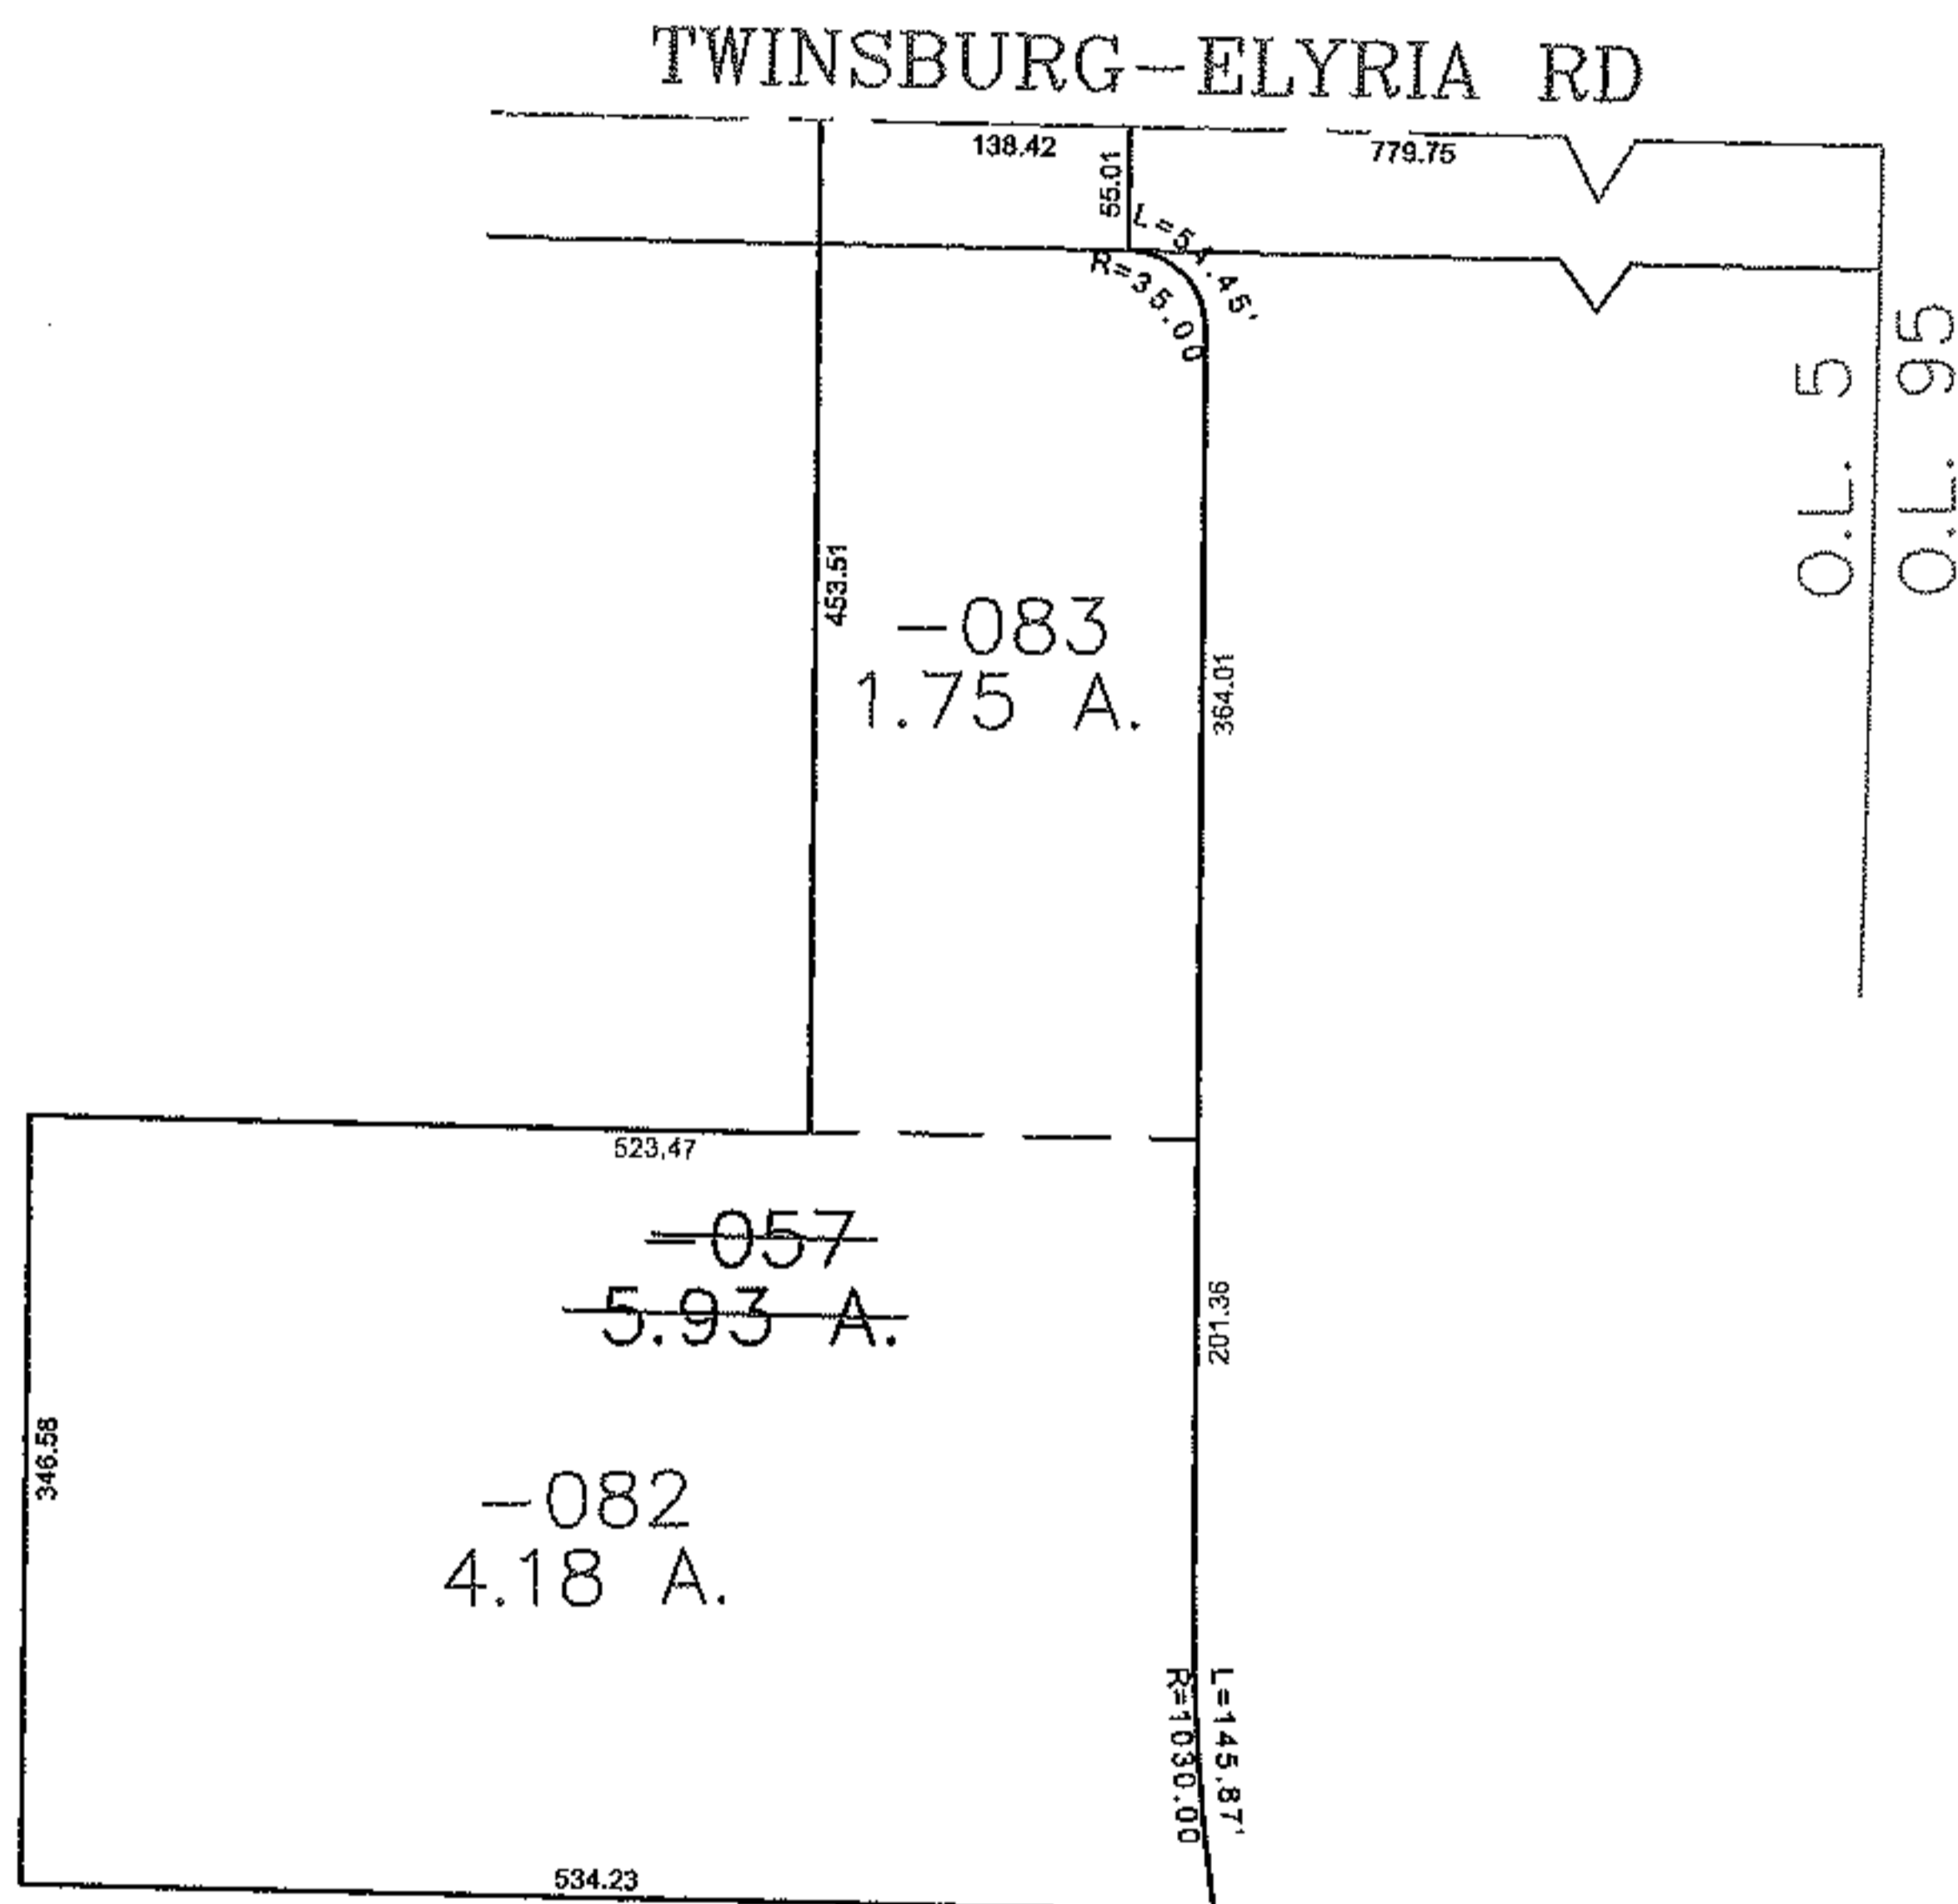

PARENT PARCEL: 11-00-005-000-057

CHILD PARCEL: 11-00-005-000-082, -083

STARTING POINT: CENTERLINE OF TWINSBURG-ELYRIA RD & O.L. 5

11-02975

SPLITS/DEEDS PROCESSED
 LORAIN COUNTY TAX MAP DEPARTMENT
 226 MIDDLE AVE. ELYRIA, OHIO

SURVEYED BY: JAMES B ROOT
 CLOSURE: 0.00 : 10,000
 MAP PAGE(S): 11-00-005-B
 APPROVED BY: JAH DATE: 12/2/2011
 SCALE: 1" = 200 PRIOR INSTRUMENT: 20020829315