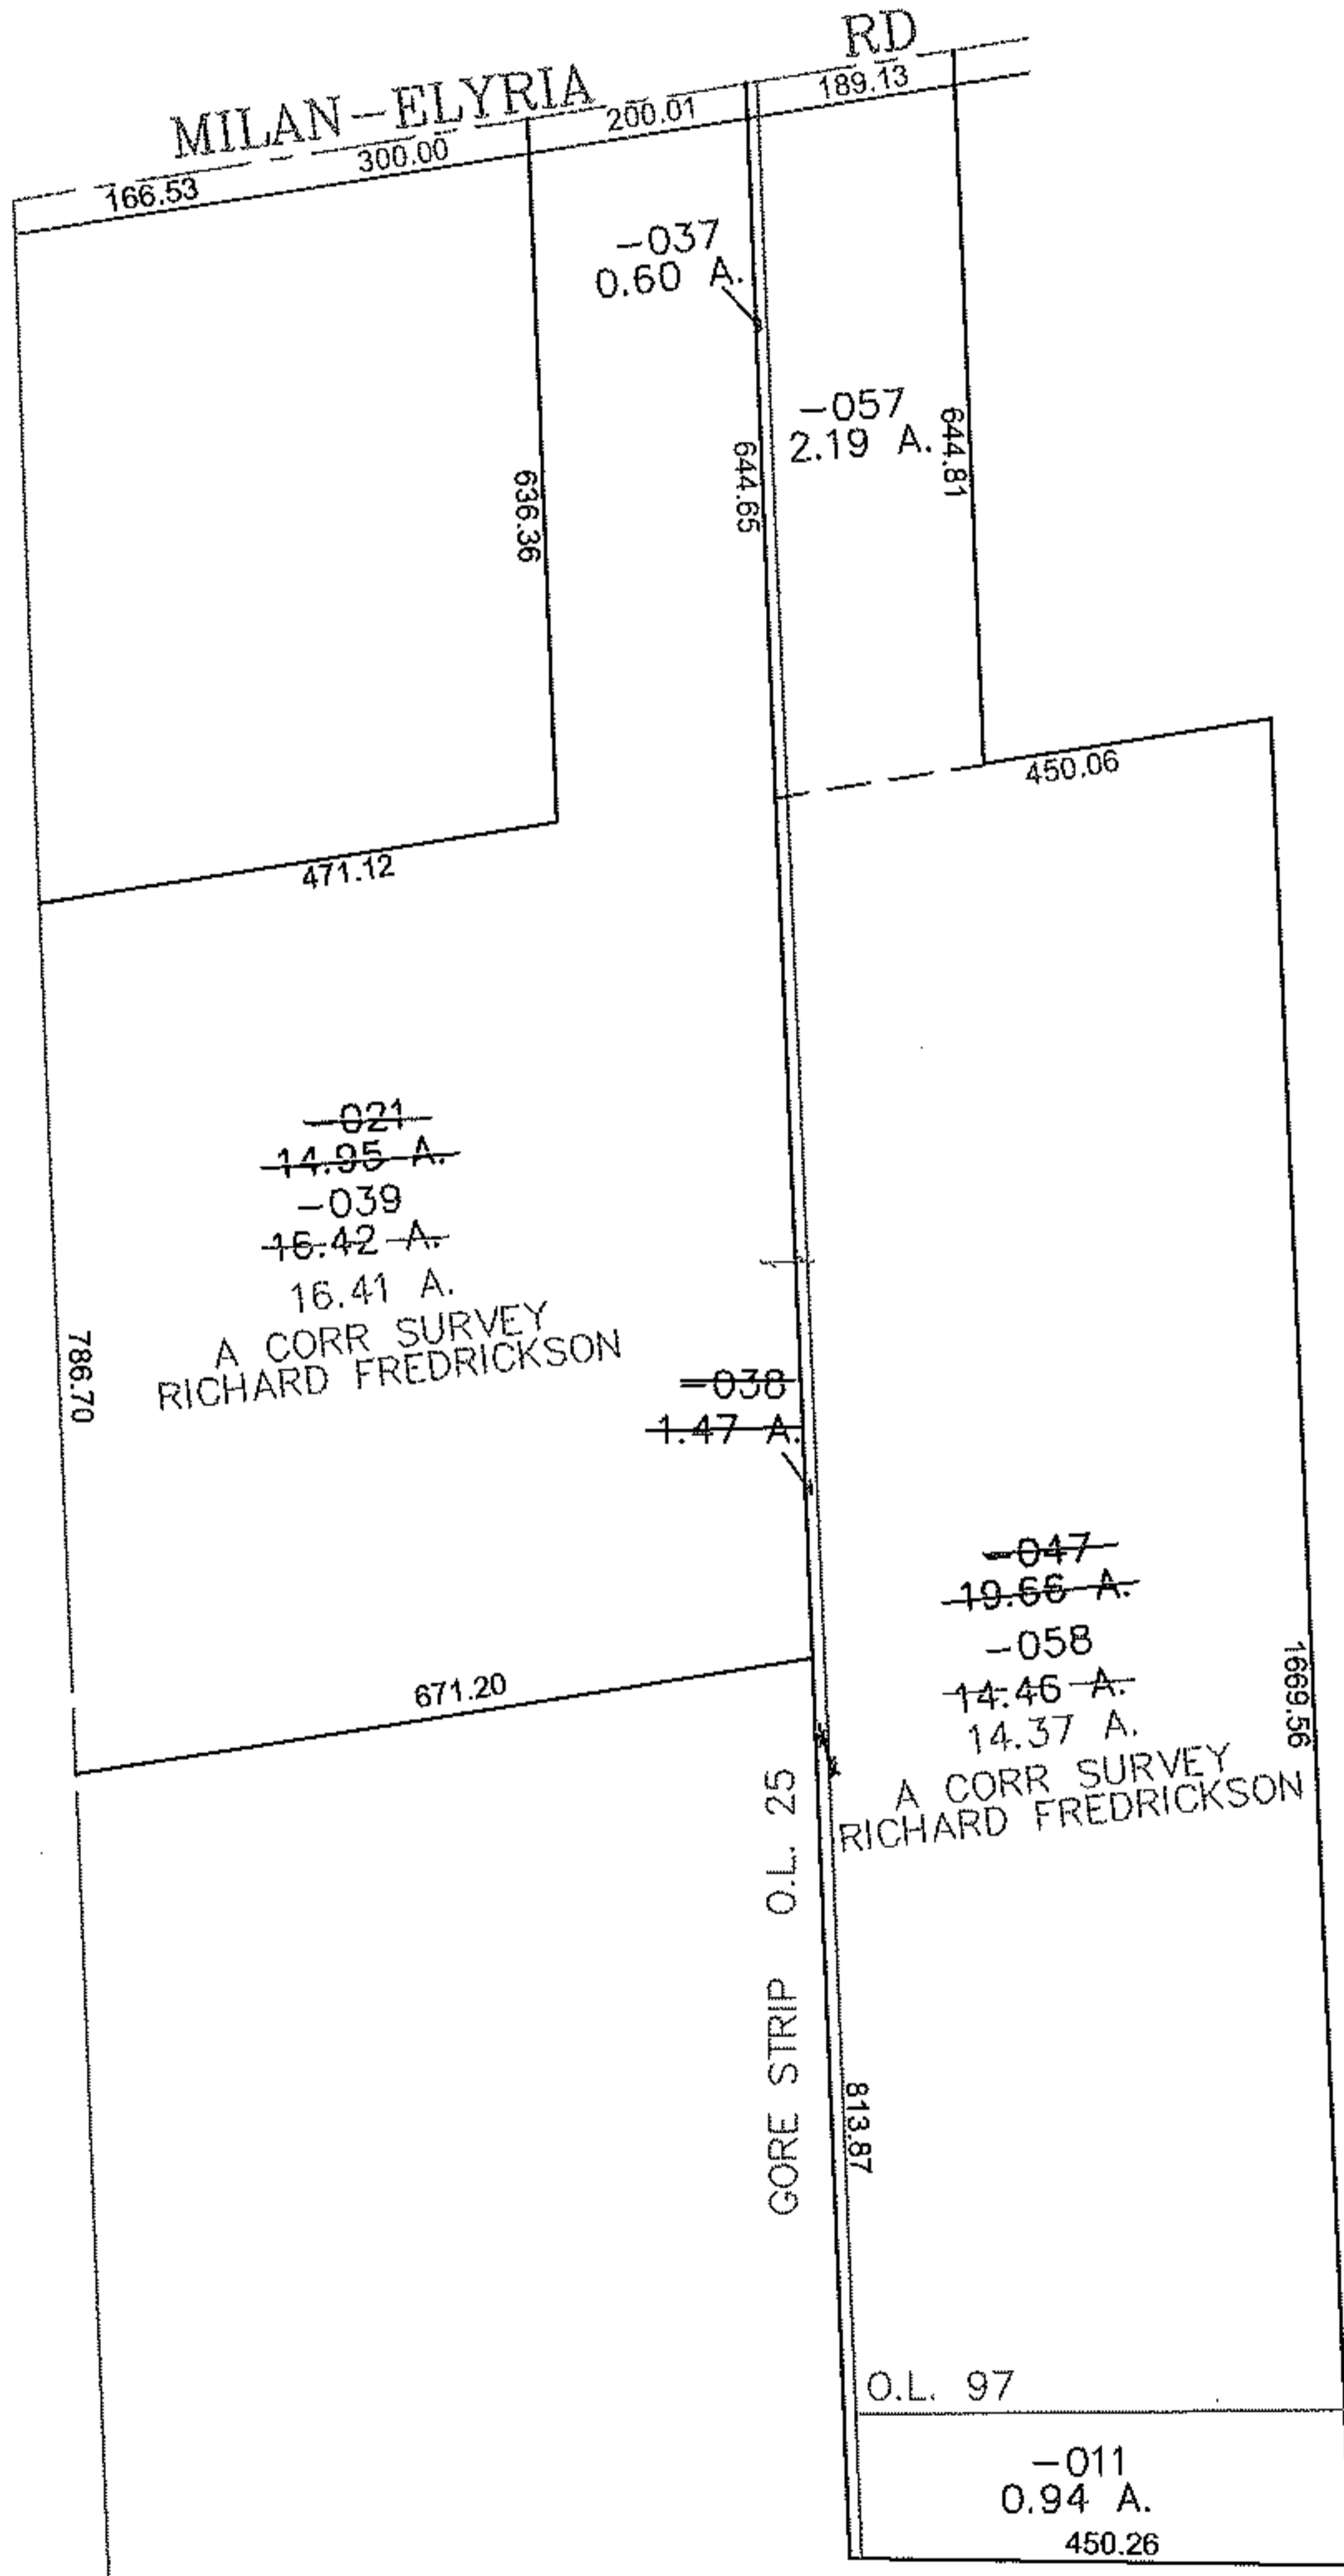

RASTER

PARENT PARCEL: 08-00-097-000-047, 08-20-025-000-021
CHILD PARCEL: 08-00-097-000-057, -058 08-20-025-000-037 THRU -039 **
STARTING POINT: CENTERLINE OF MILAN-ELYRIA RD & WEST LINE OF GORE STRIP O.L. 25
**08-14-001-000-011

11-02974

SPLITS/DEEDS PROCESSED
LORAIN COUNTY TAX MAP DEPARTMENT
 226 MIDDLE AVE. ELYRIA, OHIO

SURVEYED BY: RICHARD FREDRICKSON
 CLOSURE: 0.00 : 10.000
 MAP PAGE(S): 8-A
 APPROVED BY: JAH DATE: 12-1-2011
 SCALE: 1" = 300 PRIOR INSTRUMENT: 20000669786