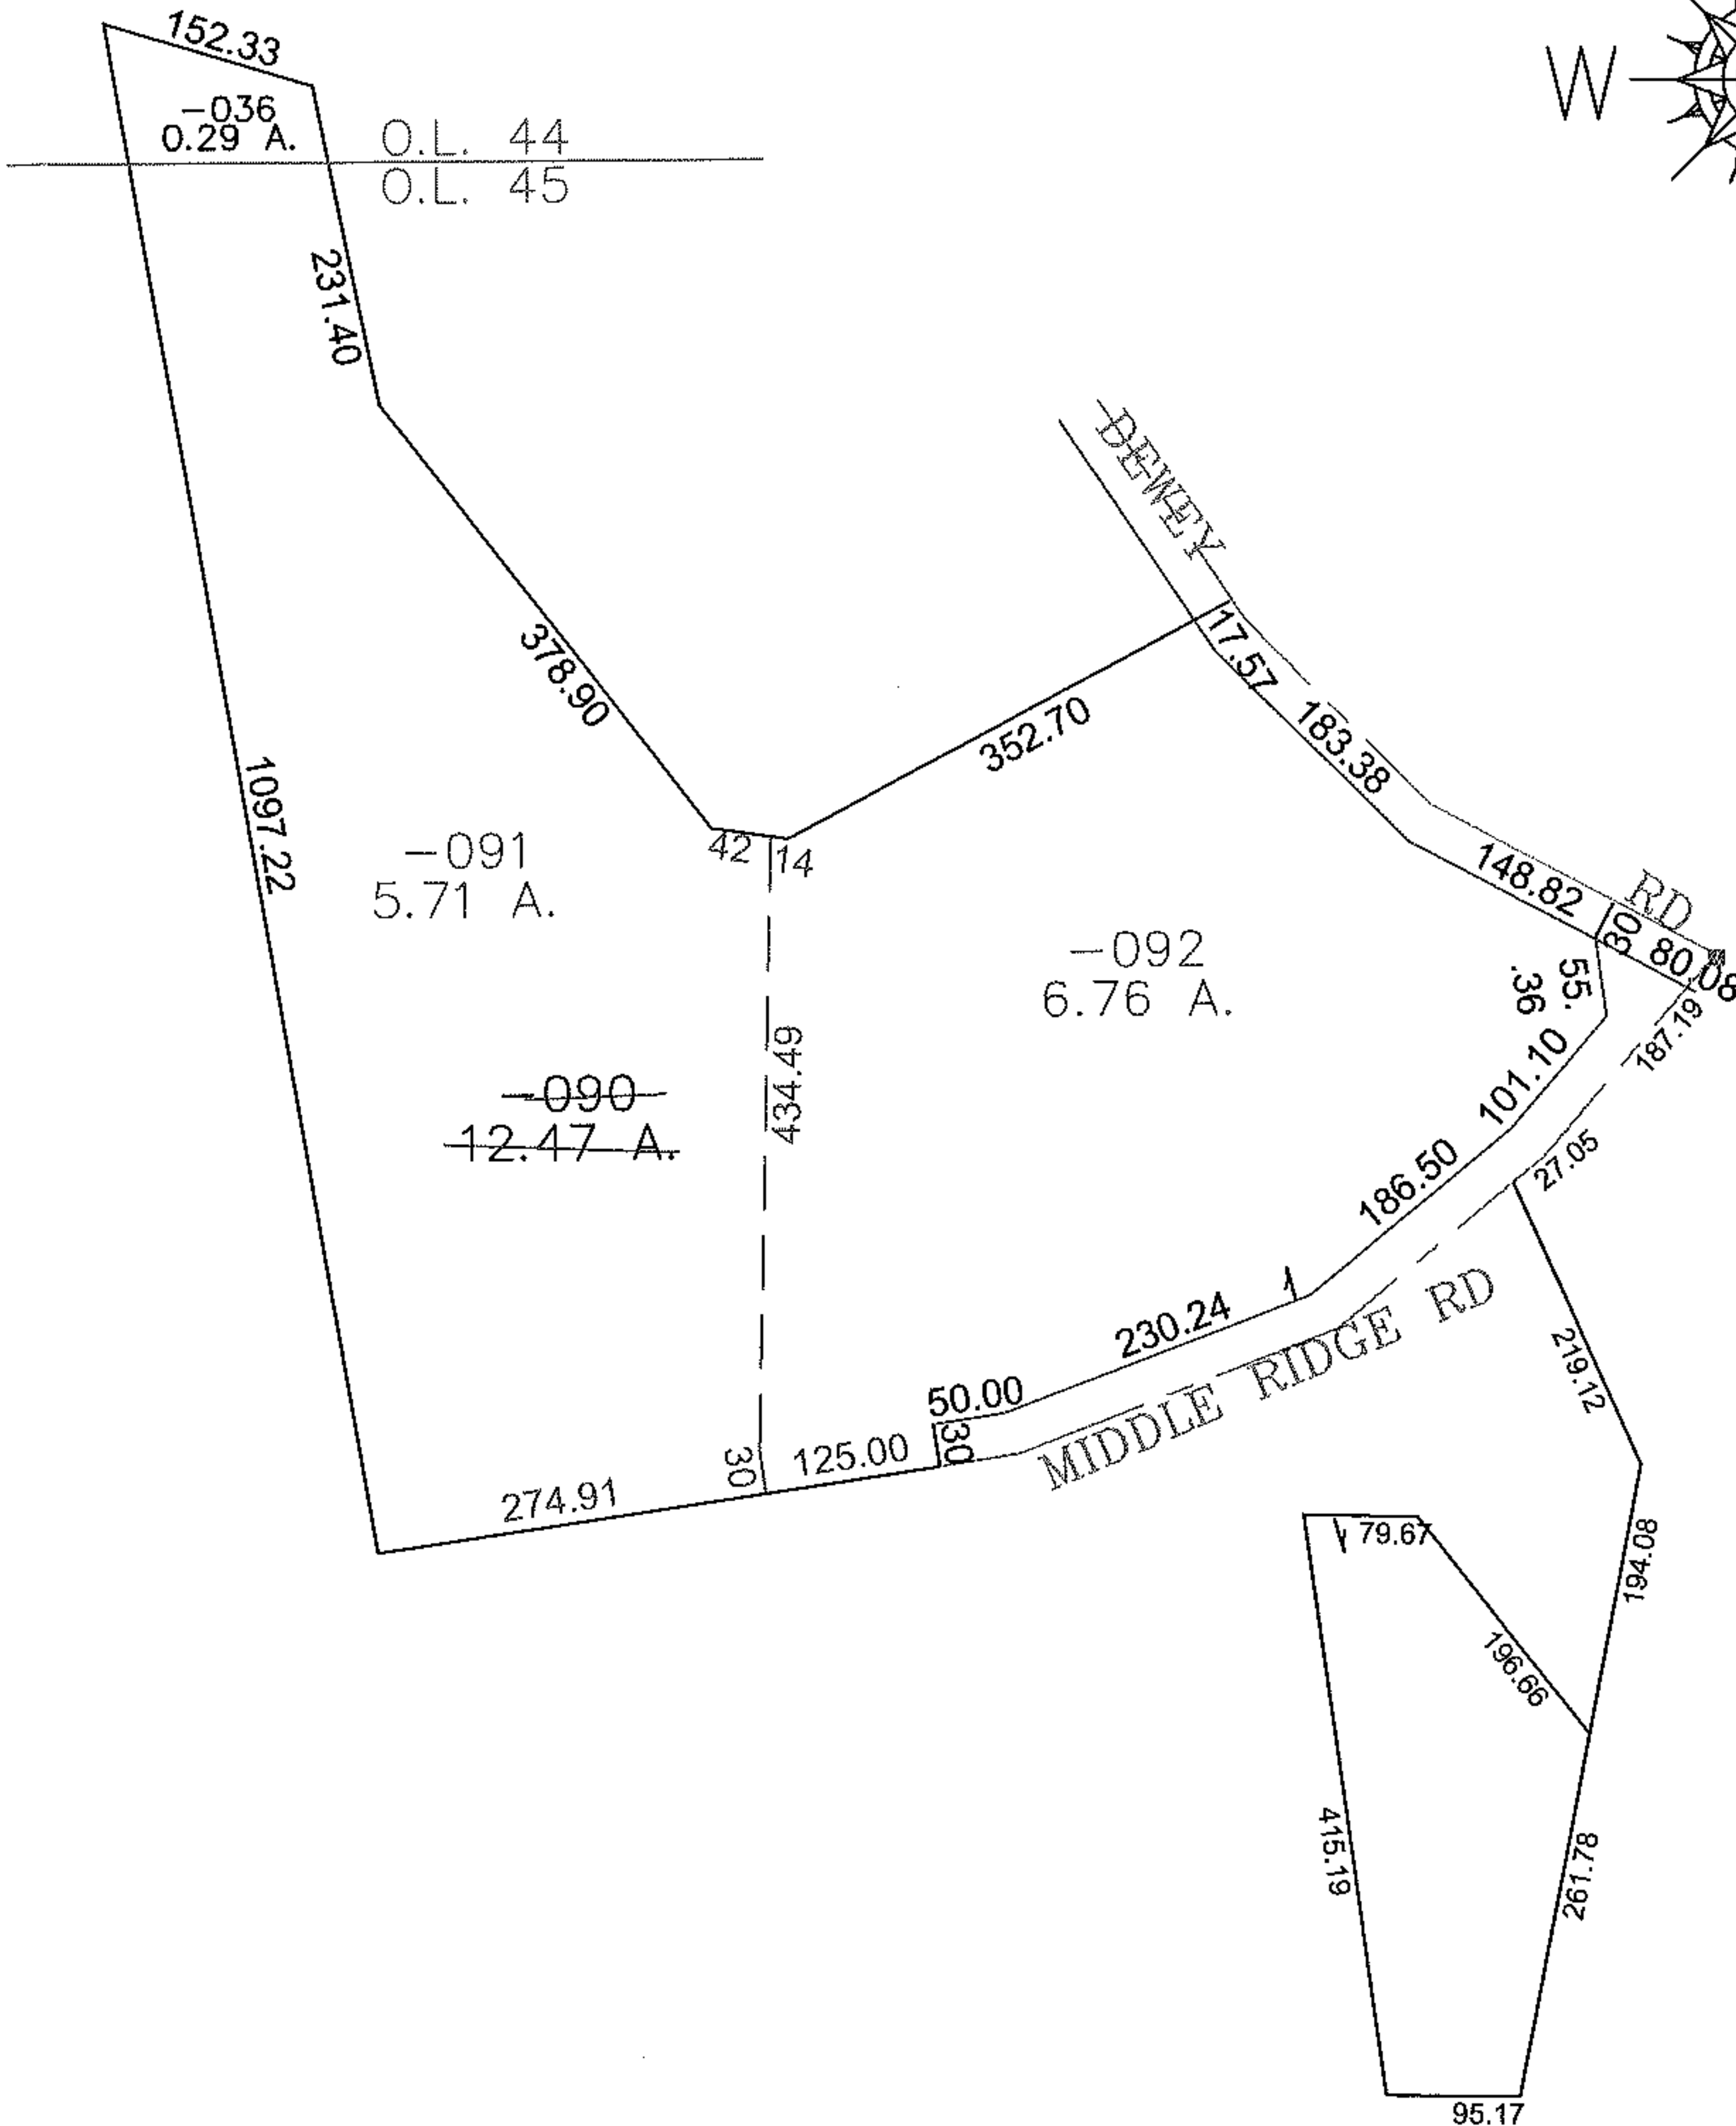

PARENT PARCEL: 05-00-044-000-036, 05-00-045-000-090

CHILD PARCEL: 05-00-045-000-091, -092

STARTING POINT: CENTERLINE OF DEWEY RD & MIDDLE RIDGE RD

11-02969

SPLITS/DEEDS PROCESSED
 LORAIN COUNTY TAX MAP DEPARTMENT
 226 MIDDLE AVE. ELYRIA, OHIO

SURVEYED BY: THOMAS SIMON
 CLOSURE: 0.00 : 10,000
 MAP PAGE(S): 05-00-044-A
 APPROVED BY: JAH DATE: 11/17/2011
 SCALE: 1" = 200 PRIOR INSTRUMENT: 20000700117