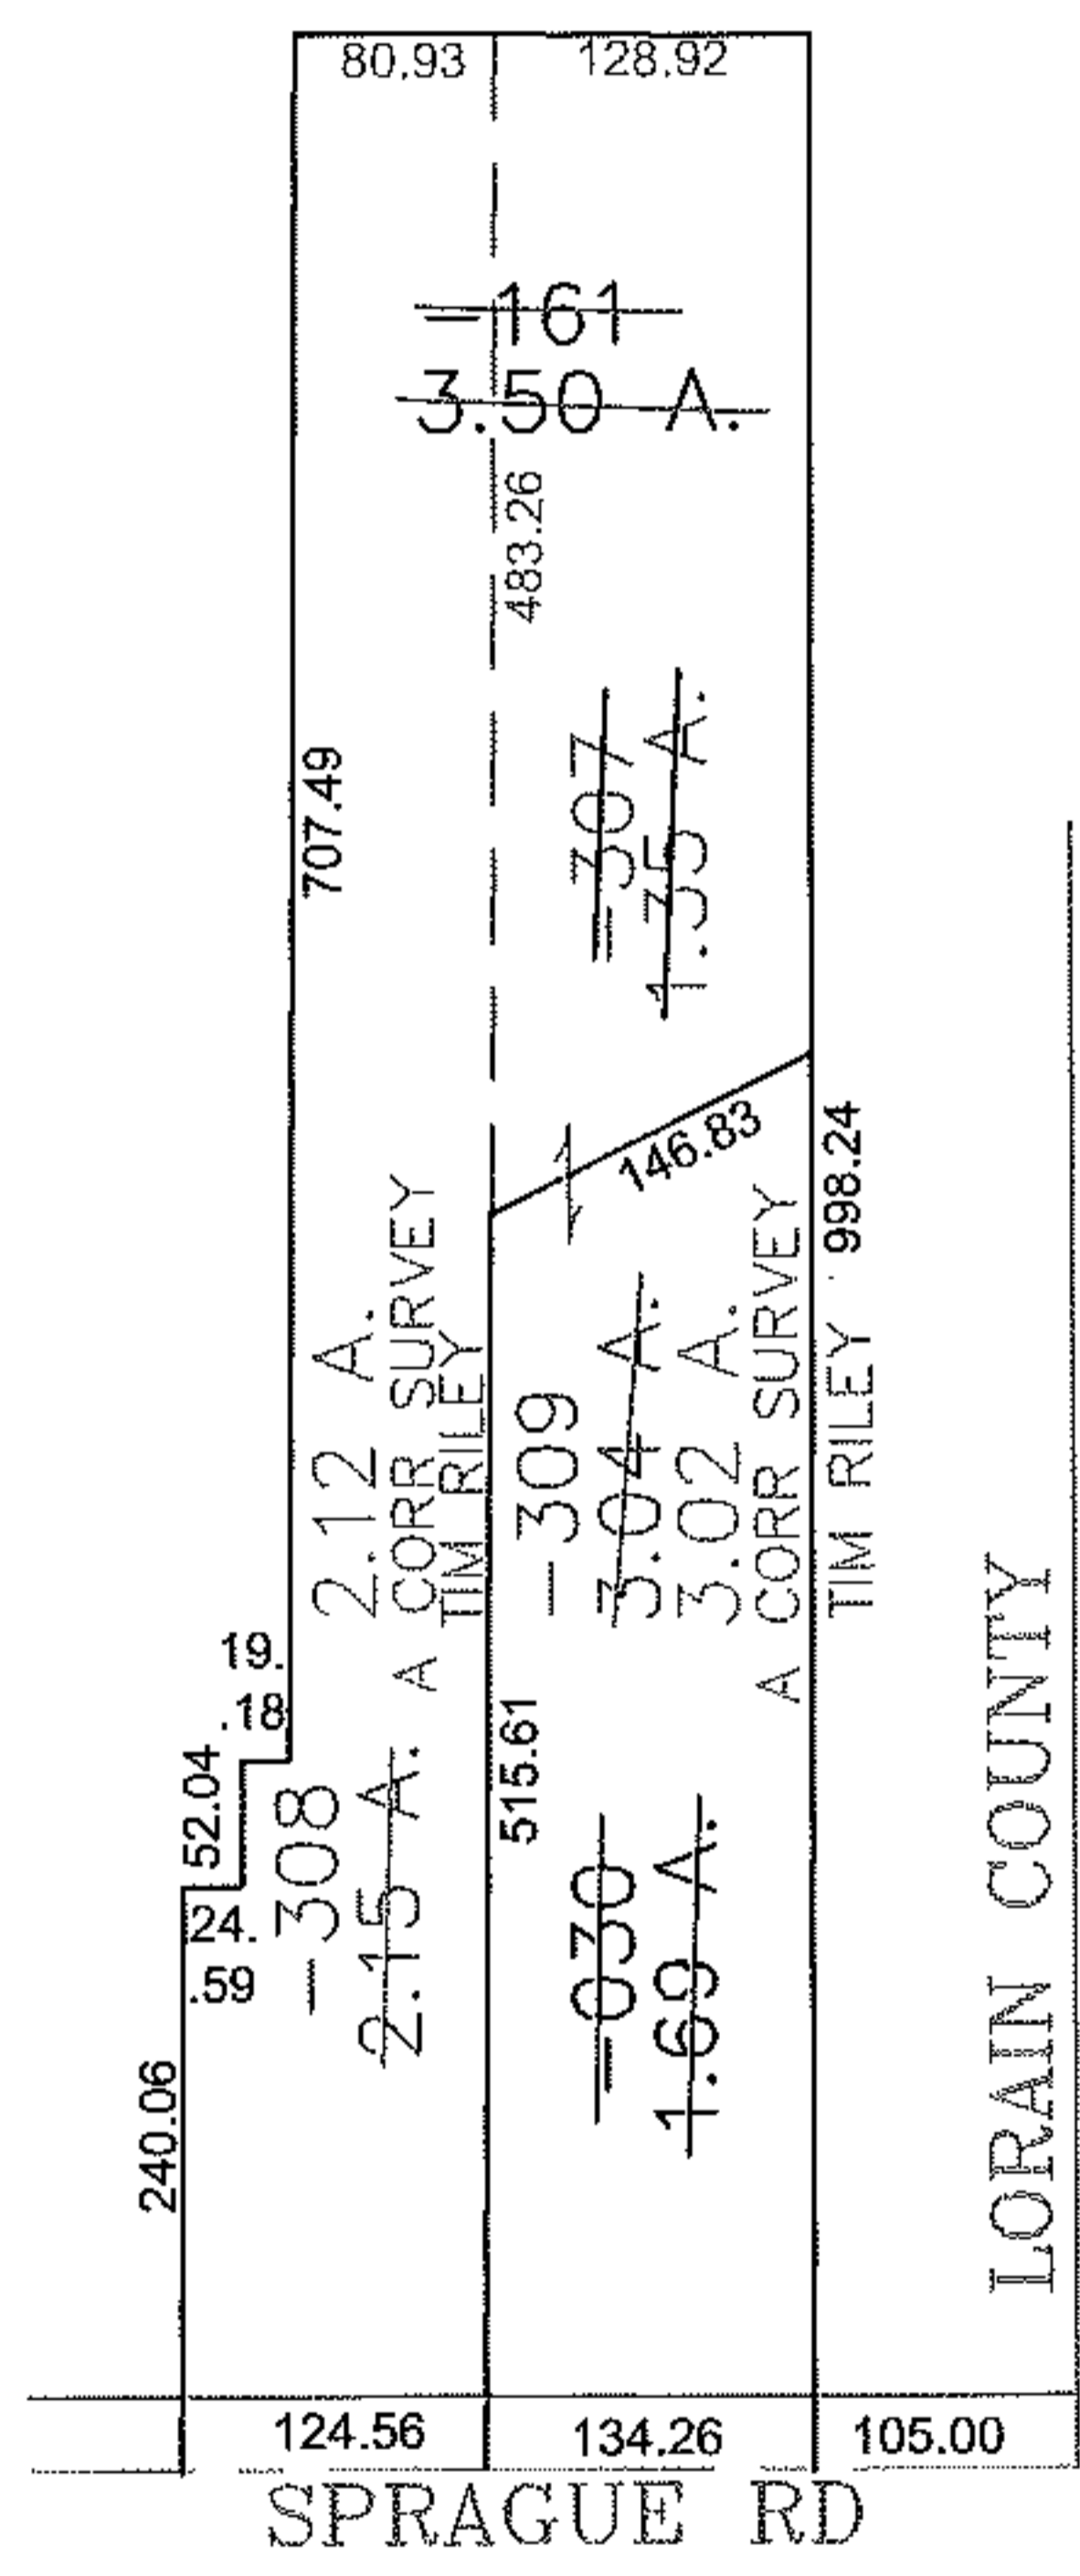

RAS VER

PARENT PARCEL: 07-00-001-000-161, -030
CHILD PARCEL: 07-00-001-000-307 THRU -309
STARTING POINT: CENTERLINE OF SPRAGUE RD & O.L. 1

11-02967

SPLITS/DEEDS PROCESSED
LORAIN COUNTY TAX MAP DEPARTMENT
226 MIDDLE AVE. ELYRIA, OHIO

SURVEYED BY: TIM RILEY
CLOSURE: 0.00 : 10,000
MAP PAGE(S): 07-00-001-D
APPROVED BY: JAH DATE: 11-16-2011
SCALE: 1" = 200 PRIOR INSTRUMENT: 20080244671