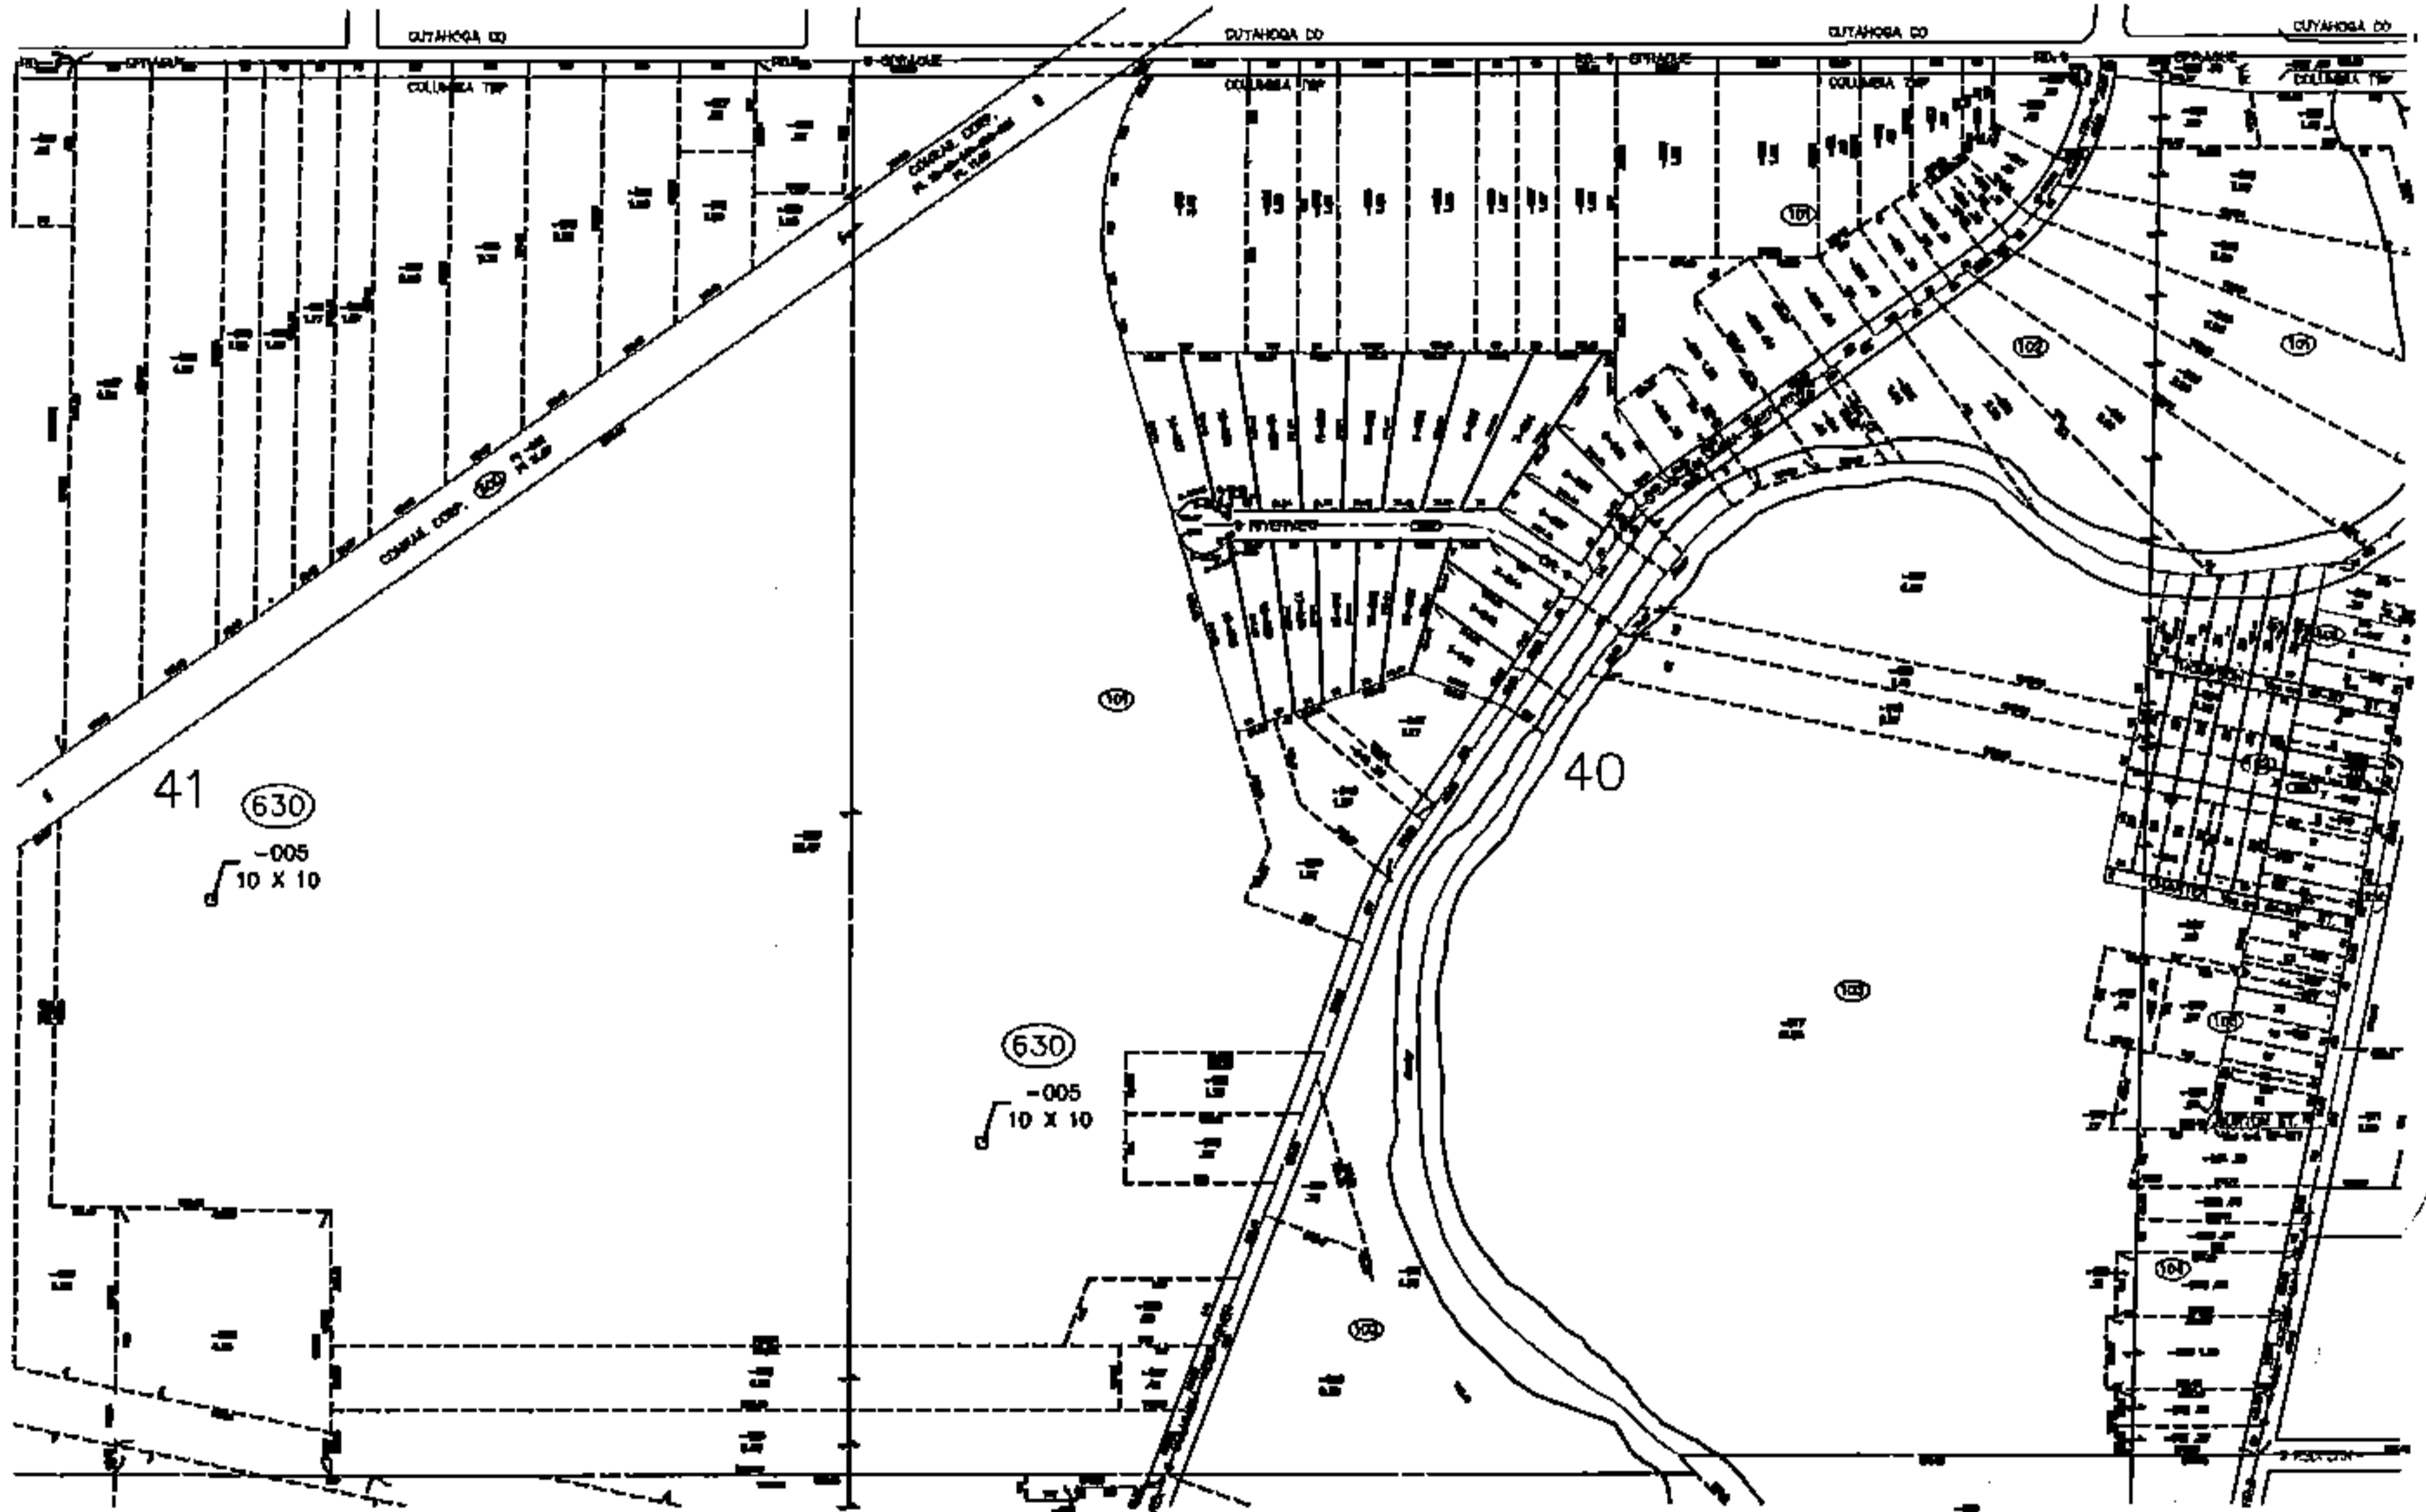

PARENT PARCEL: 12-00-041-000-023

CHILD PARCEL: 12-00-040-630-005 & 12-00-041-630-005

STARTING POINT: XXXXXX

14-02966-A

ADD TO DUPLICATE

12-00-040-630-005

10 X 10

API# 34093212530

ADD TO DUPLICATE

12-00-041-630-005

10 X 10

API# 34093212220

*Correct API # in site address  
- to many zero's at end of #.*

*21  
4/8/16*

SPLITS/DEEDS PROCESSED

LORAIN COUNTY TAX MAP DEPARTMENT  
226 MIDDLE AVE. ELYRIA, OHIO

SURVEYED BY: NA  
CLOSURE: NA  
MAP PAGE(S): 12-00-040 & -041  
APPROVED BY: TJS DATE: 6/16/14  
SCALE: 1" = 700' PRIOR INSTRUMENT: NA