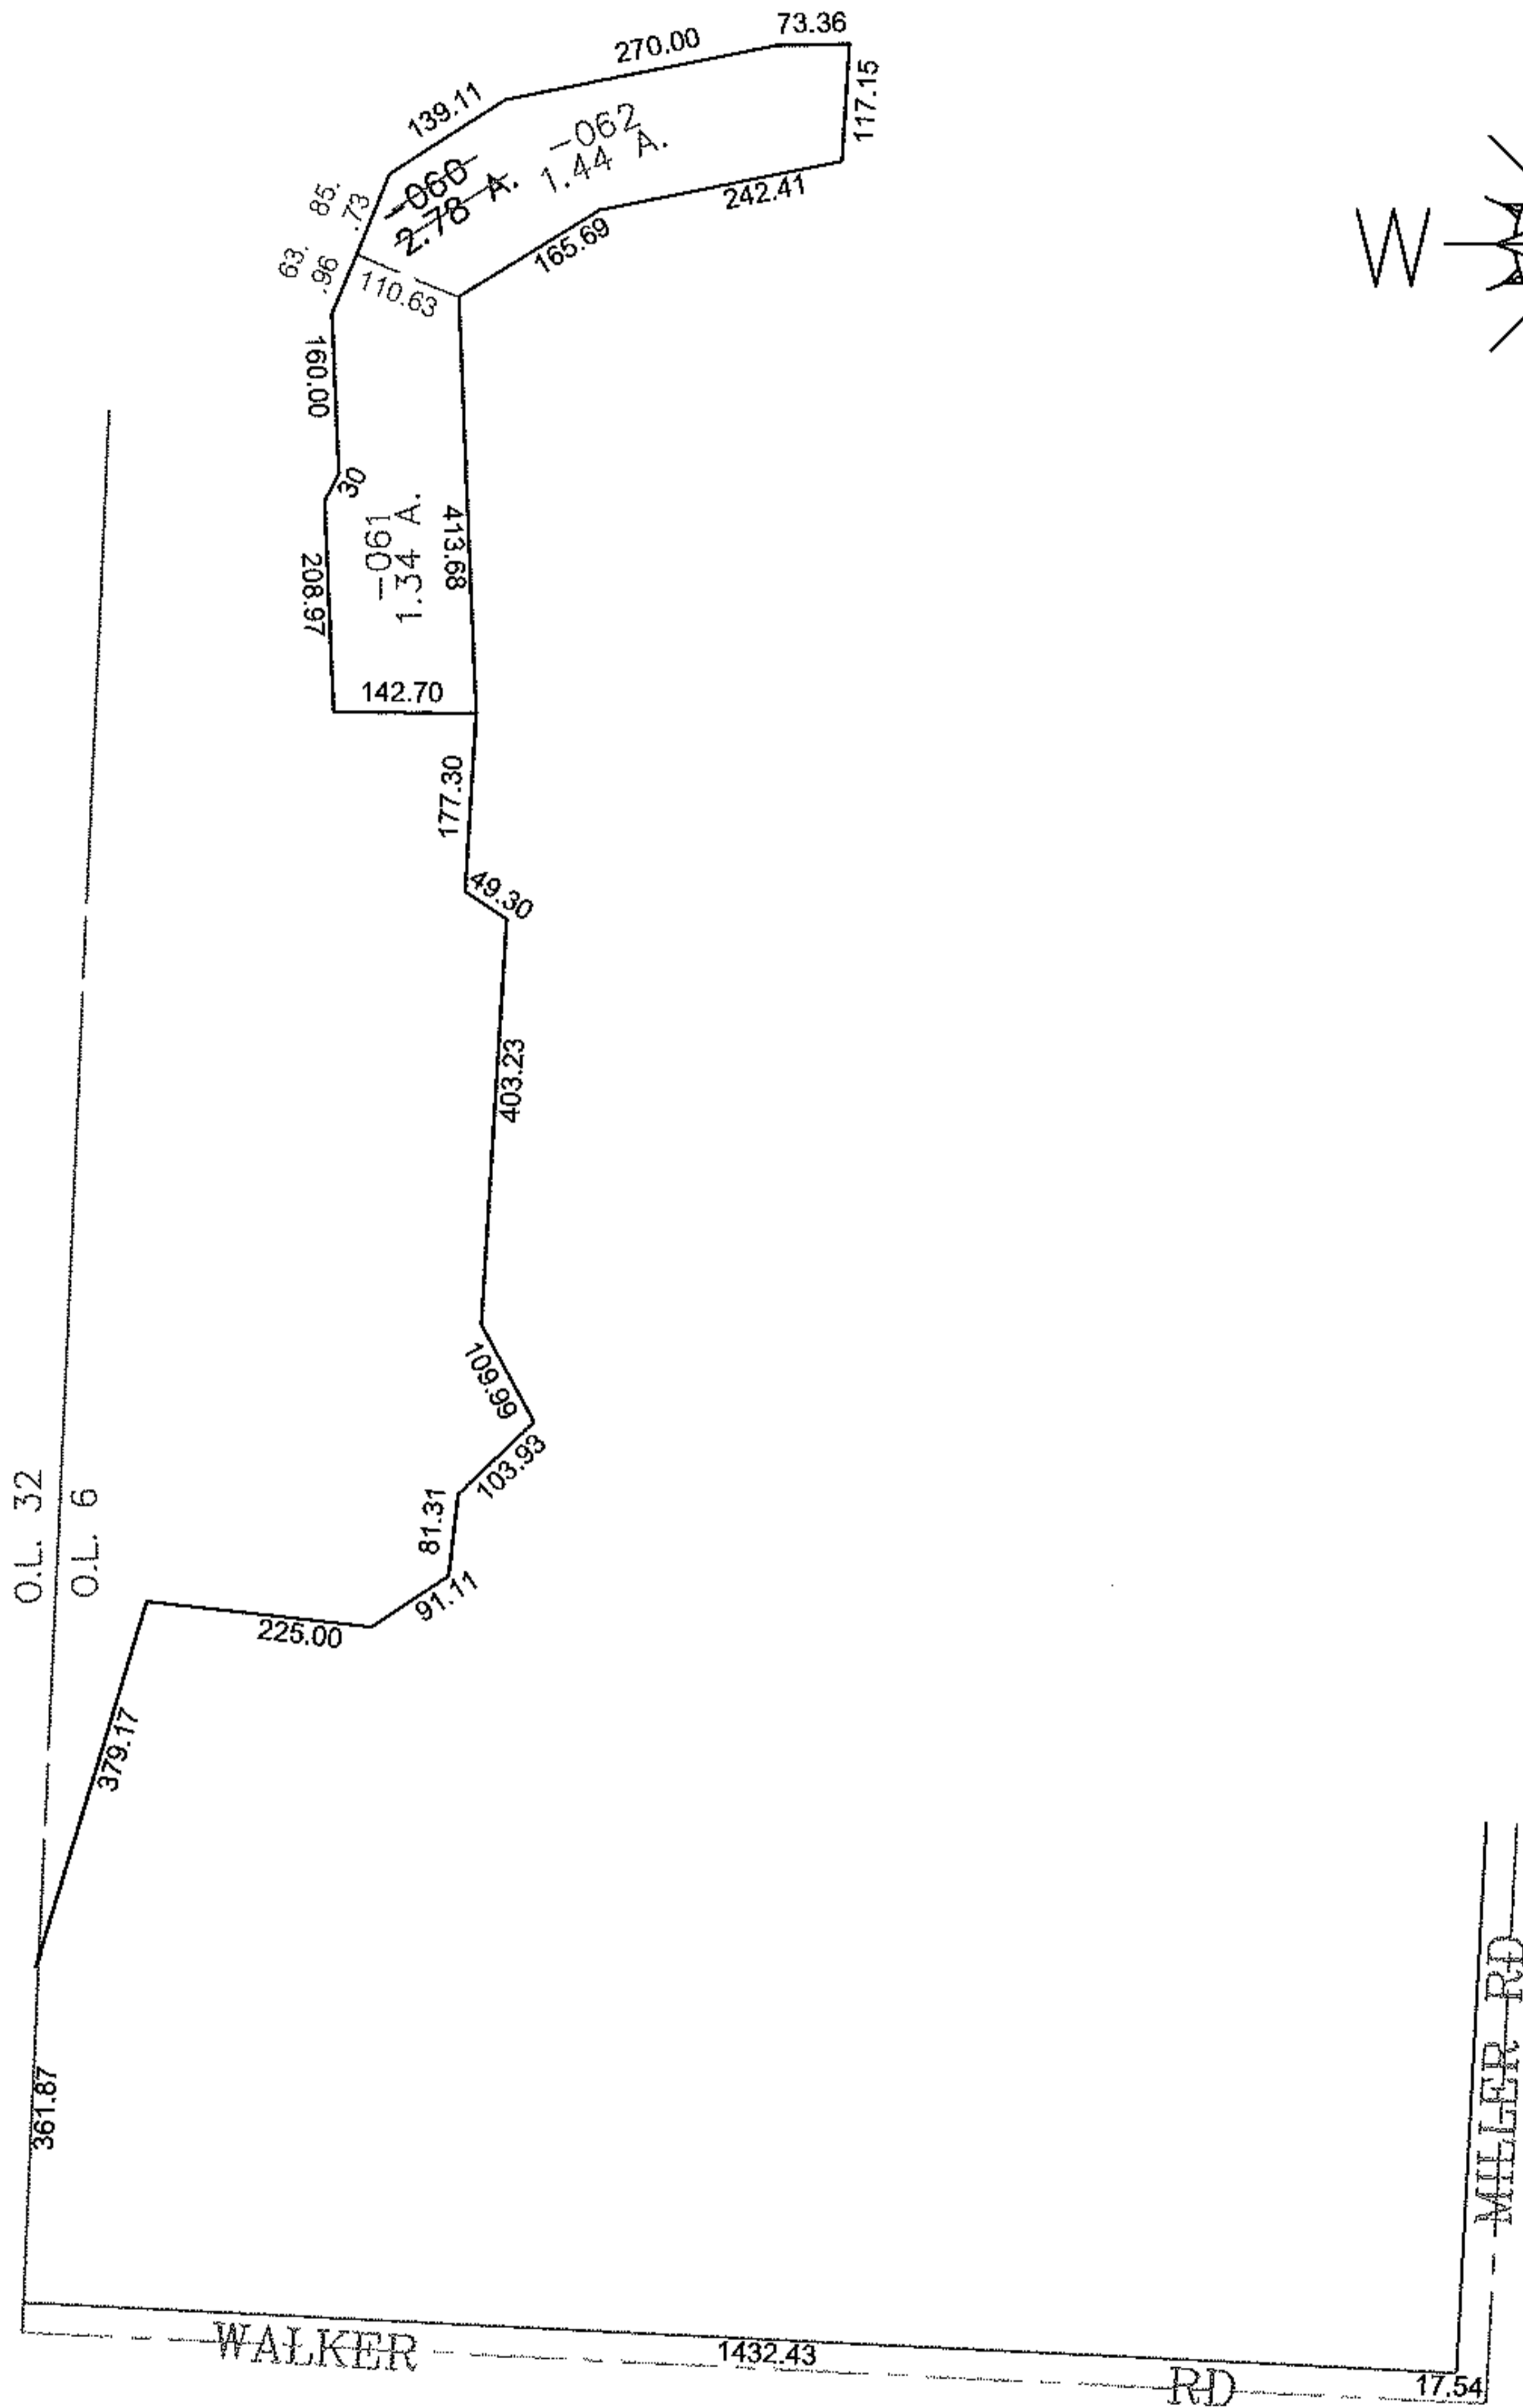

RASTER

PARENT PARCEL: 04-00-006-105-060

CHILD PARCEL: 04-00-006-105-061, -062

STARTING POINT: CENTERLINE OF WALKER RD & MILLER RD

11-02965

SPLITS/DEEDS PROCESSED

LORAIN COUNTY TAX MAP DEPARTMENT
226 MIDDLE AVE. ELYRIA, OHIO

SURVEYED BY: JAMES T SAYLER

CLOSURE: 0.00 : 10.000

MAP PAGE(S): 04-00-006-E

APPROVED BY: JAH DATE: 11-10-2011

SCALE: 1" = 300 PRIOR INSTRUMENT: 20110388544