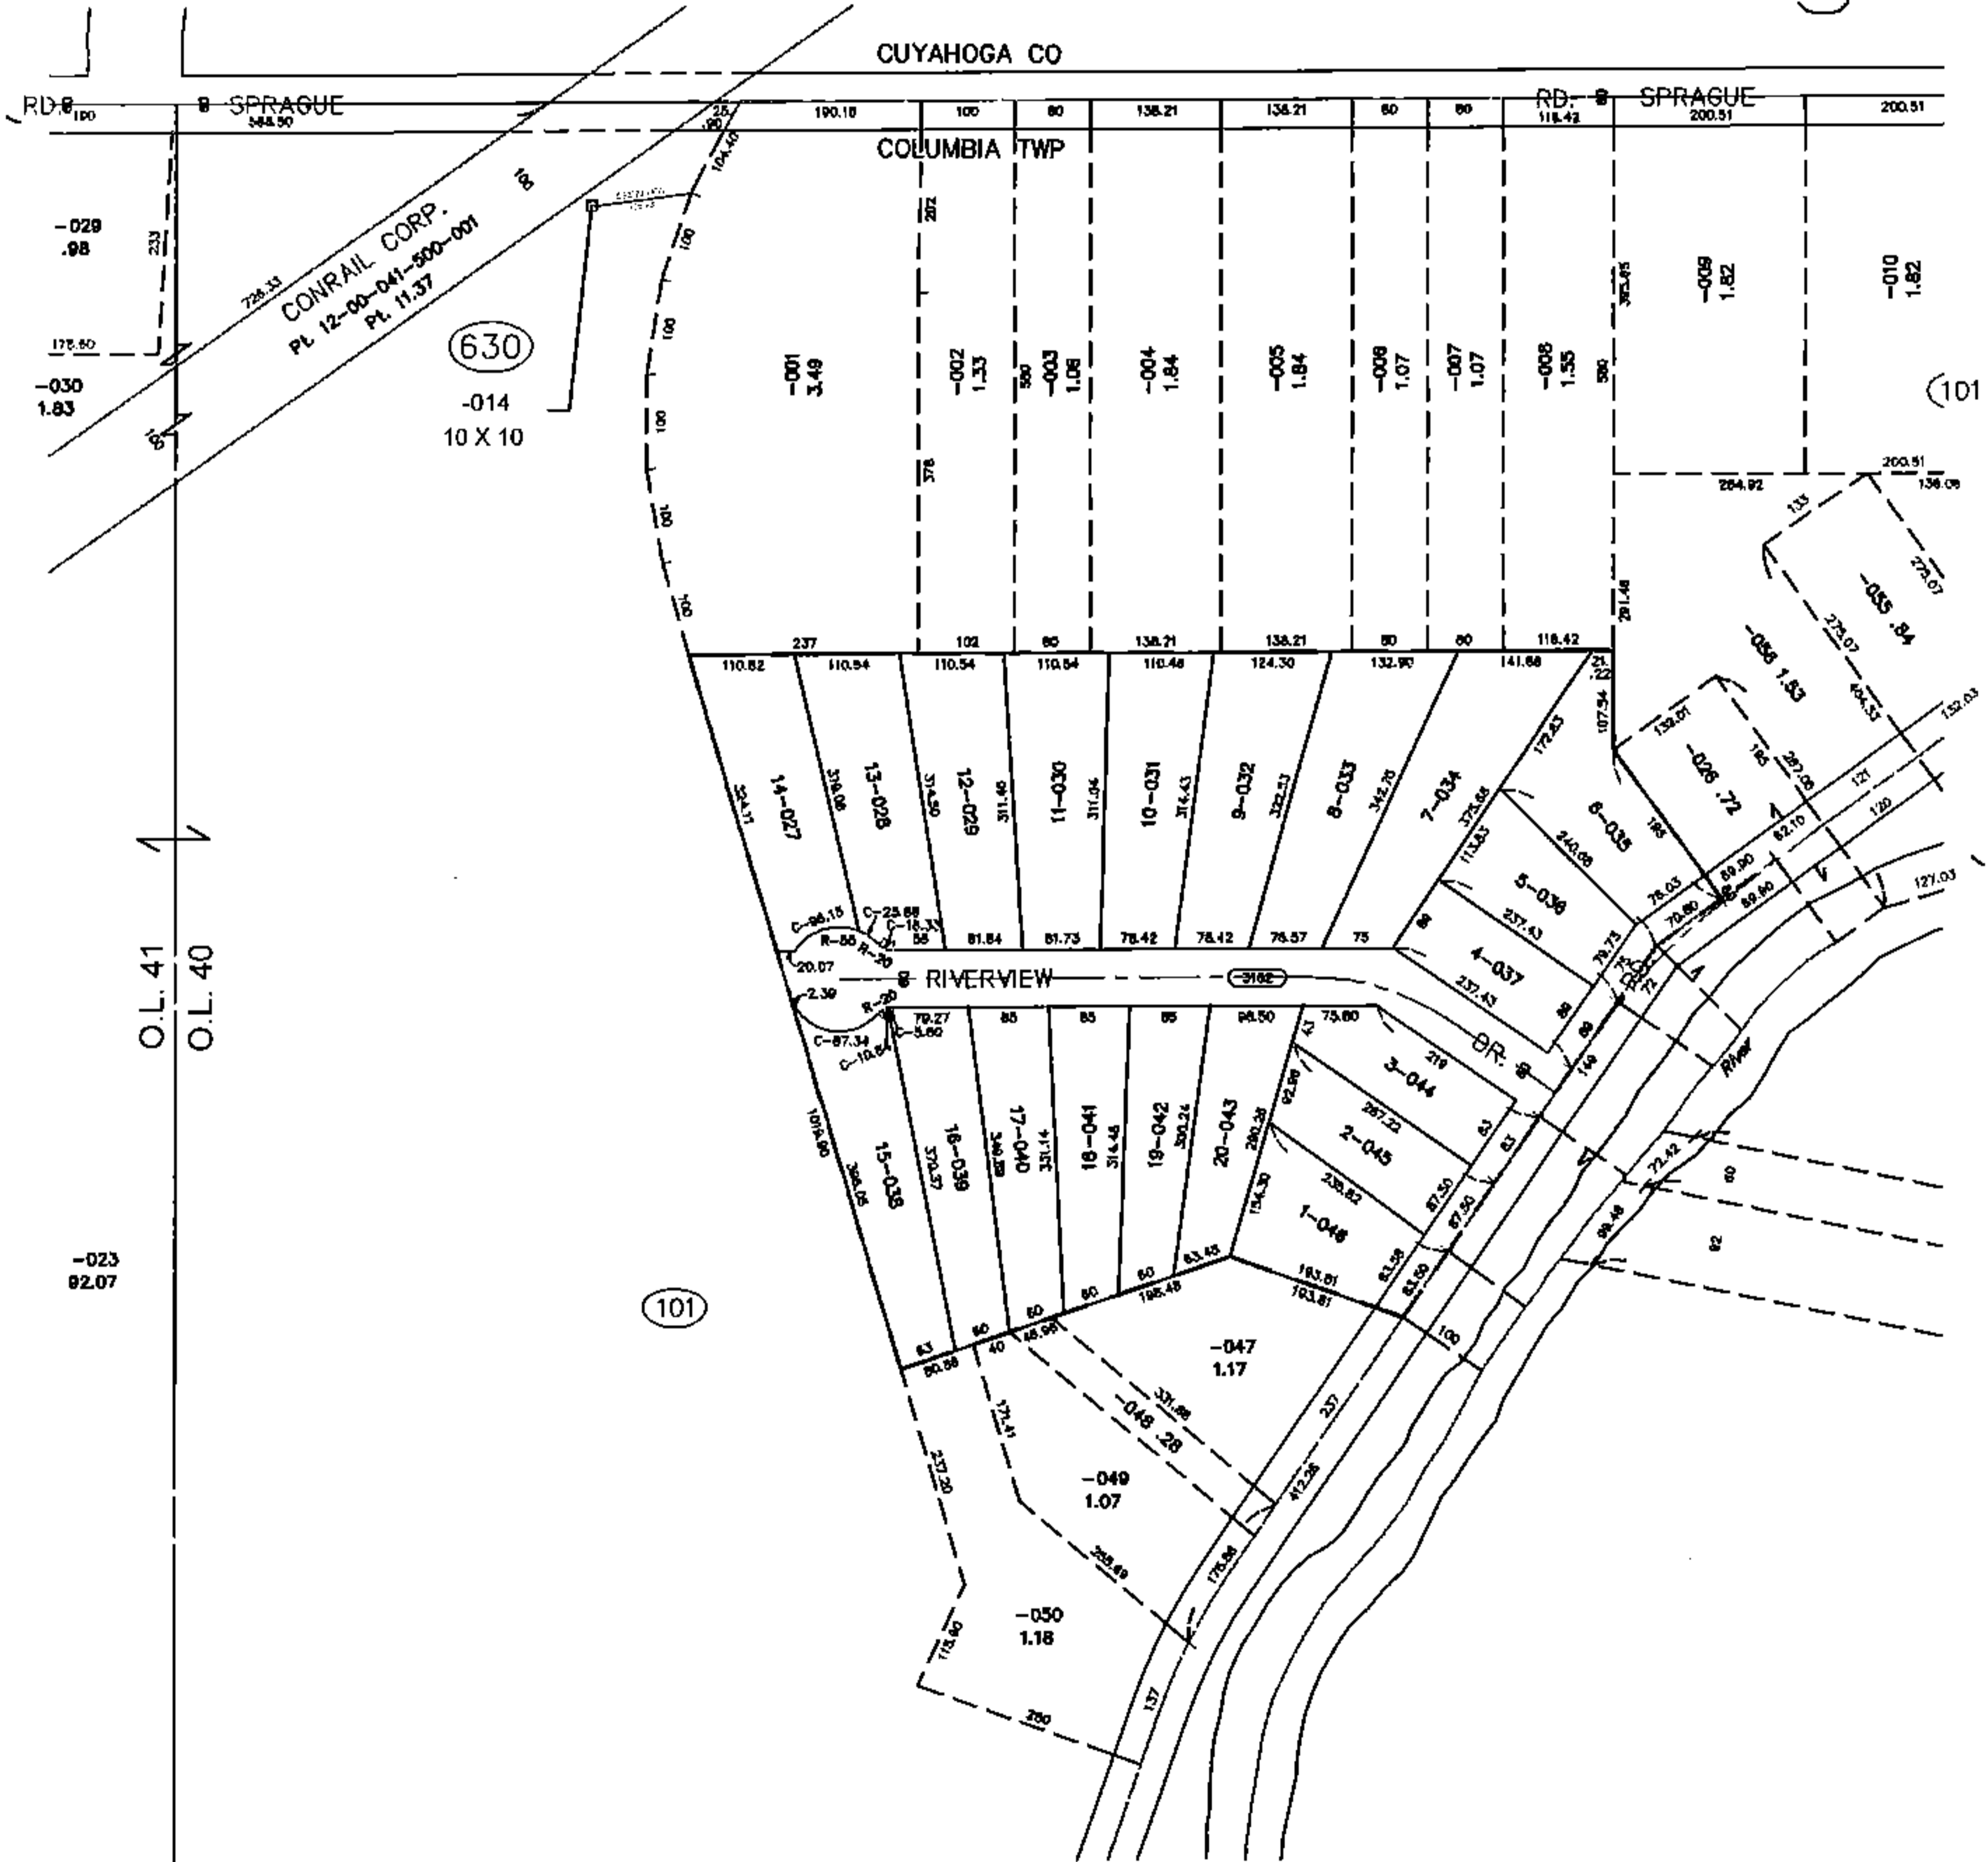

PARENT PARCEL: 12-00-041-000-023

CHILD PARCEL: 12-00-040-630-014

STARTING POINT: XXXXXX

14-02963-A

ADD TO DUPLICATE

12-00-040-630-014

10 X 10

API# 34093212240

SPLITS/DEEDS PROCESSED
LORAIN COUNTY TAX MAP DEPARTMENT
226 MIDDLE AVE. ELYRIA, OHIO

SURVEYED BY: NA
CLOSURE: NA
MAP PAGE(S): 12-00-040
APPROVED BY: TJS DATE: 06/13/14
SCALE: 1" = 300 PRIOR INSTRUMENT: NA