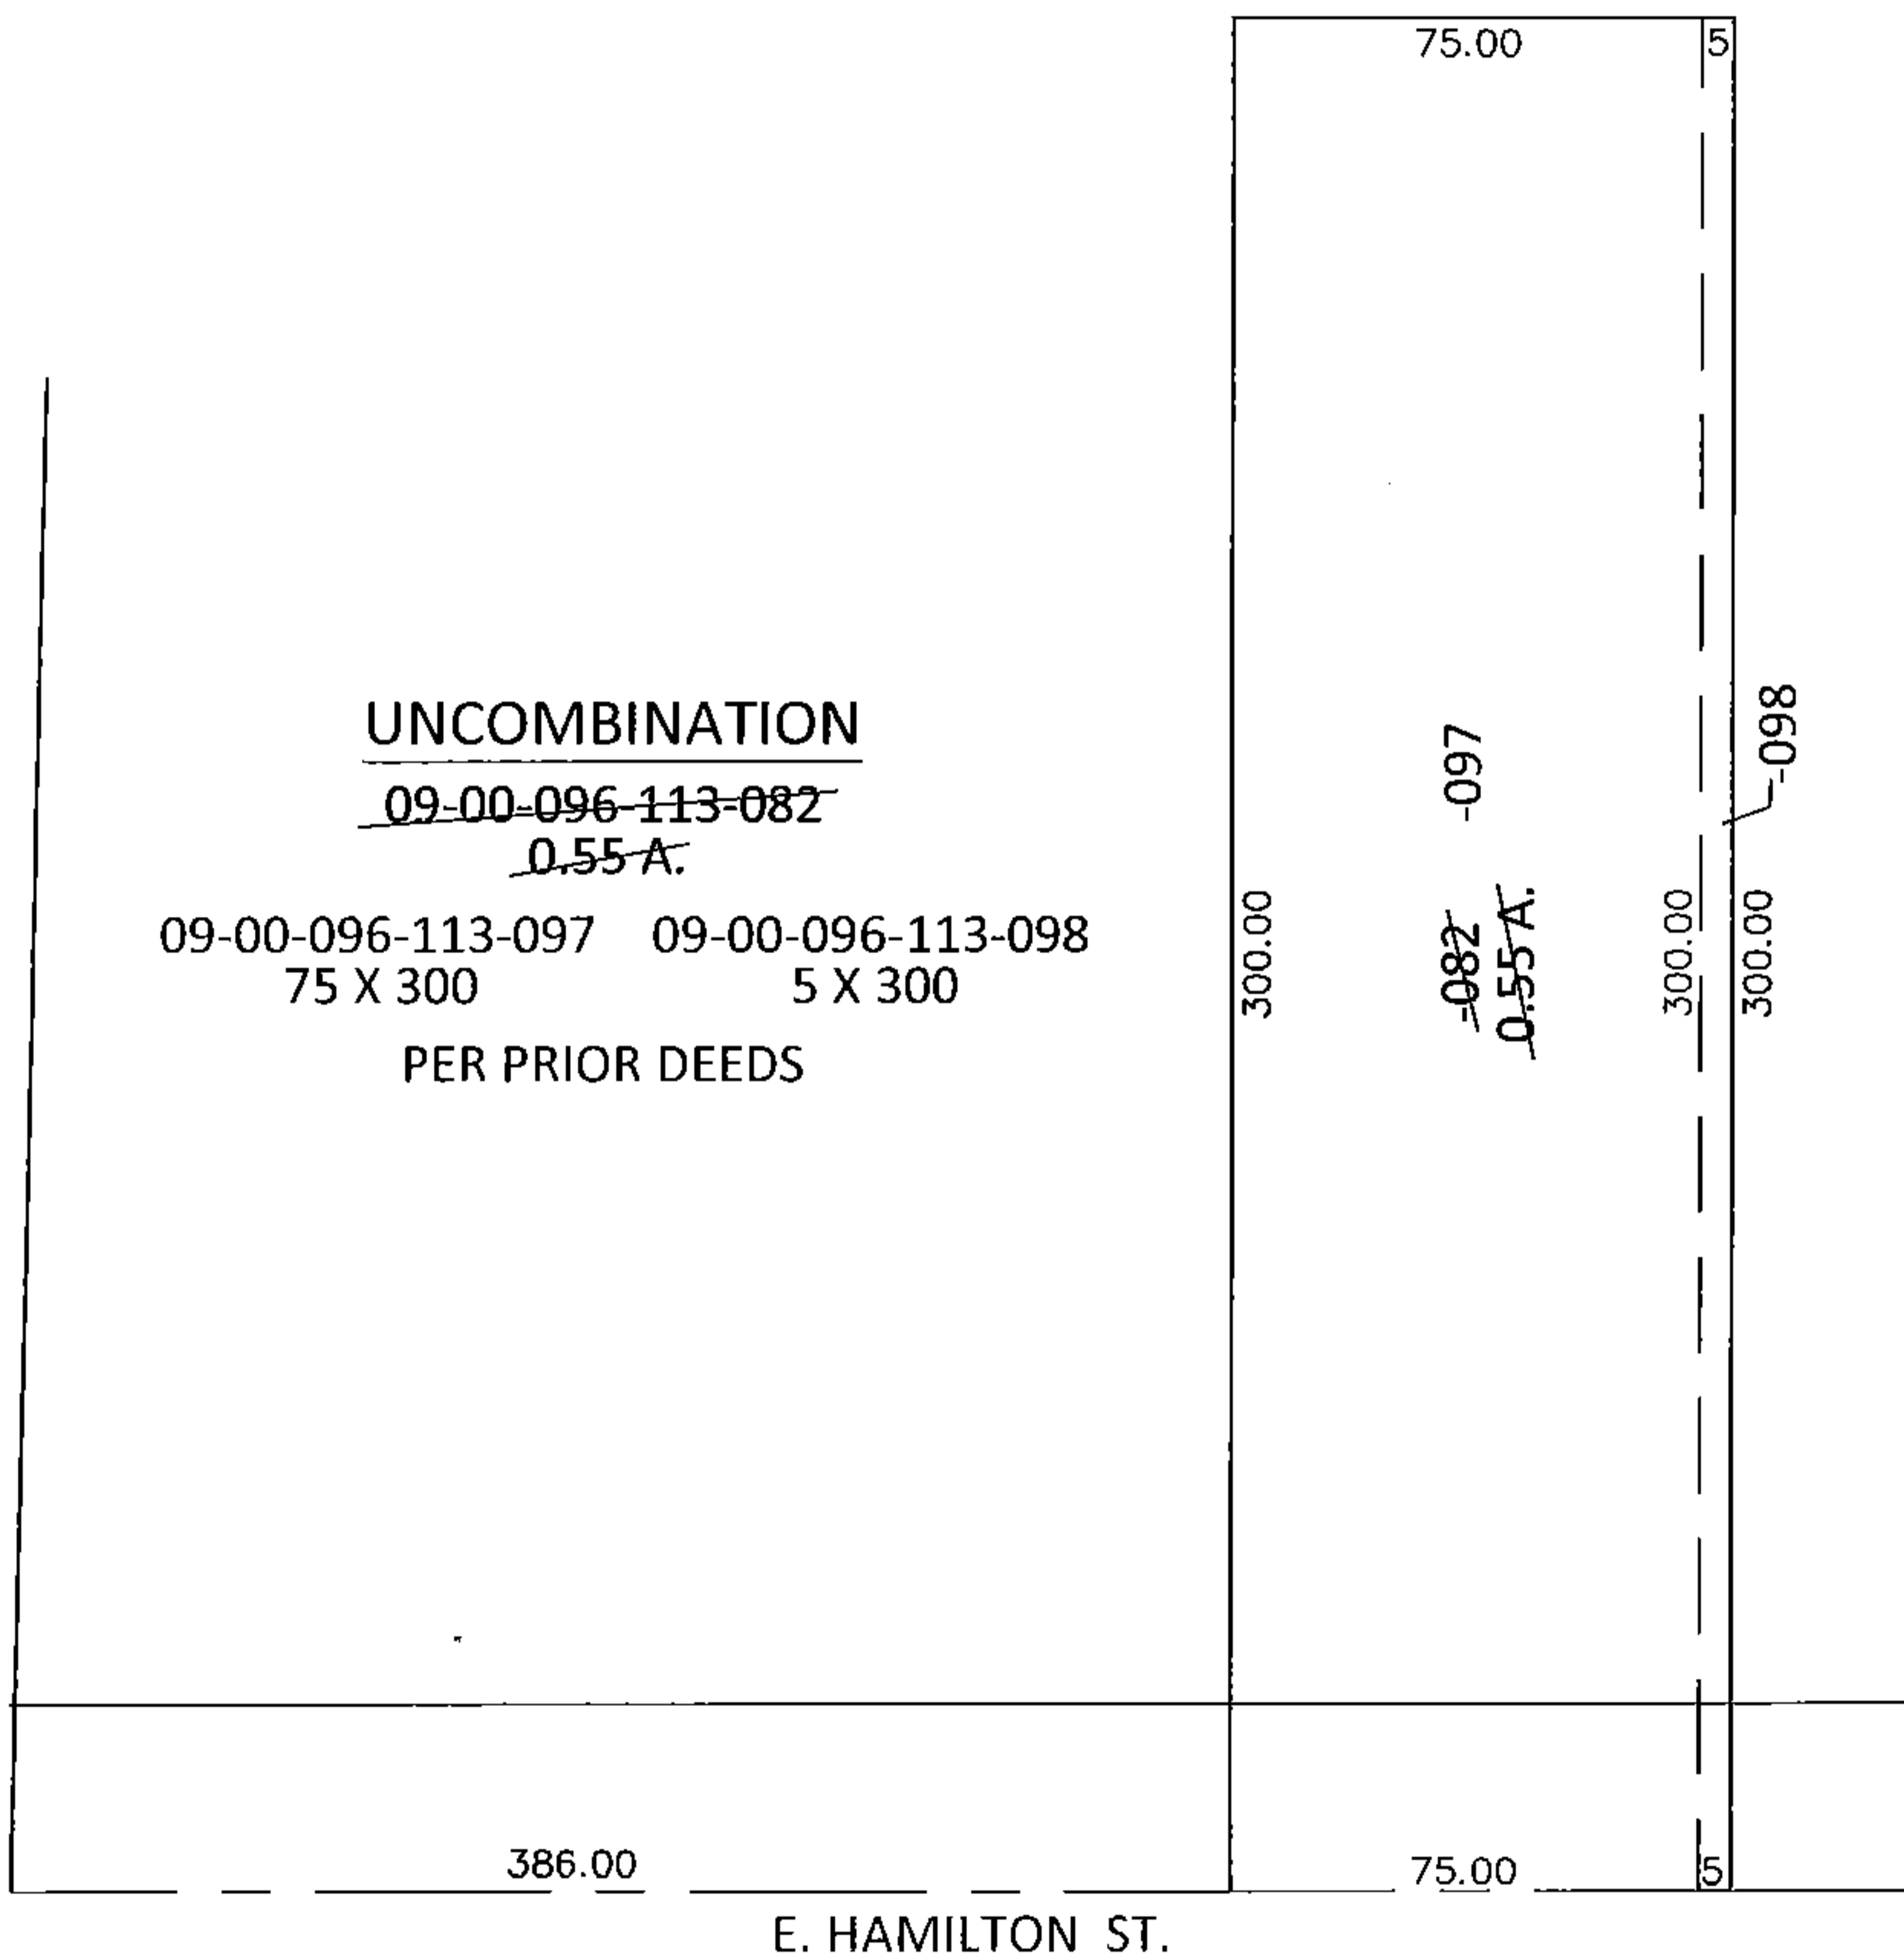

PARENT PARCEL: 09-00-096-113-082

CHILD PARCEL: 09-00-096-113-097, -098

14-02955-X

STARTING POINT: SOUTHEAST CORNER OF LAND CONVEYED TO DOLLINE DOUB & RUBY JONES (DV 426/230)

SPLITS/DEEDS PROCESSED

LORAIN COUNTY TAX MAP DEPARTMENT
226 MIDDLE AVE. ELYRIA, OHIO

SURVEYED BY: N/A

CLOSURE: N/A

MAP PAGE(S): 9-00-096-B

APPROVED BY: RRM DATE: 6-9-14

SCALE: 1"= 50' PRIOR INST.: 20140501321