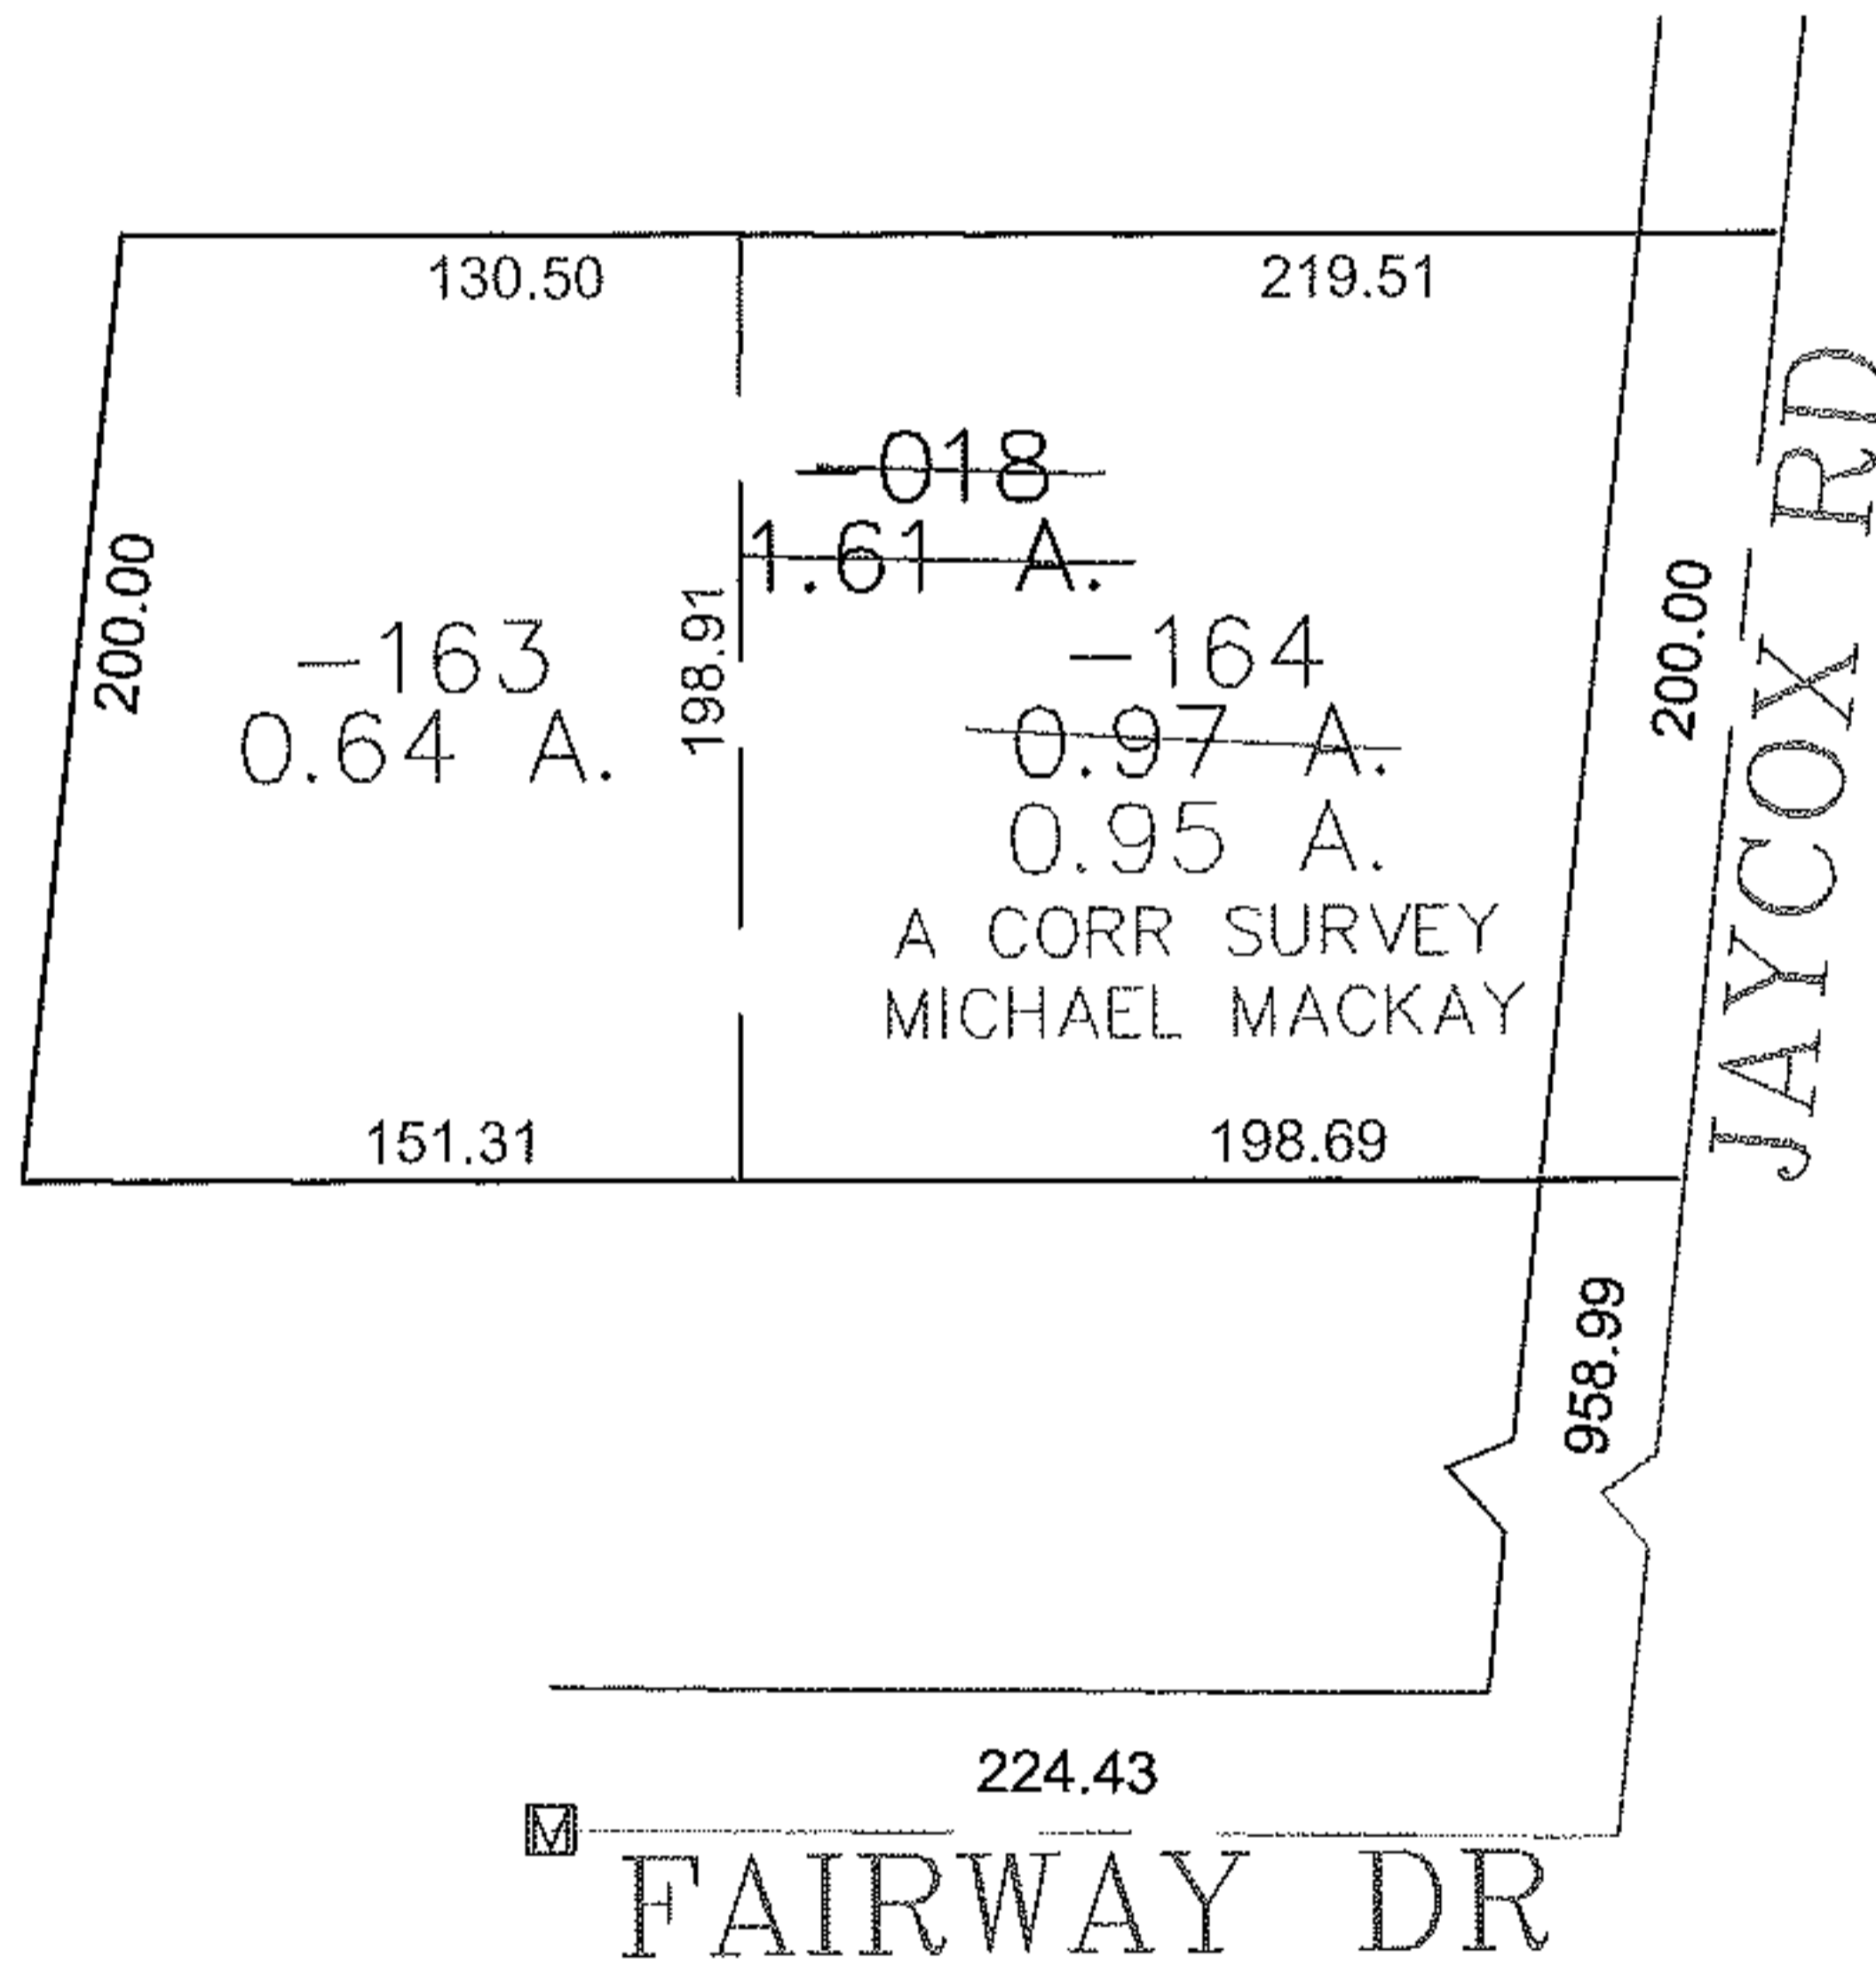

RASTER

PARENT PARCEL: 04-00-024-101-018

CHILD PARCEL: 04-00-024-101-163, -164

STARTING POINT: CENTERLINE OF FAIRWAY DR & JAYCOX RD

11-02942

SPLITS/DEEDS PROCESSED

LORAIN COUNTY TAX MAP DEPARTMENT
226 MIDDLE AVE. ELYRIA, OHIO

SURVEYED BY: MICHAEL MACKAY

CLOSURE: 0.00 : 10.000

MAP PAGE(S): 04-00-024-E

APPROVED BY: JAH DATE: 8/18/2011

SCALE: 1" = 100 PRIOR INSTRUMENT: 20110364941