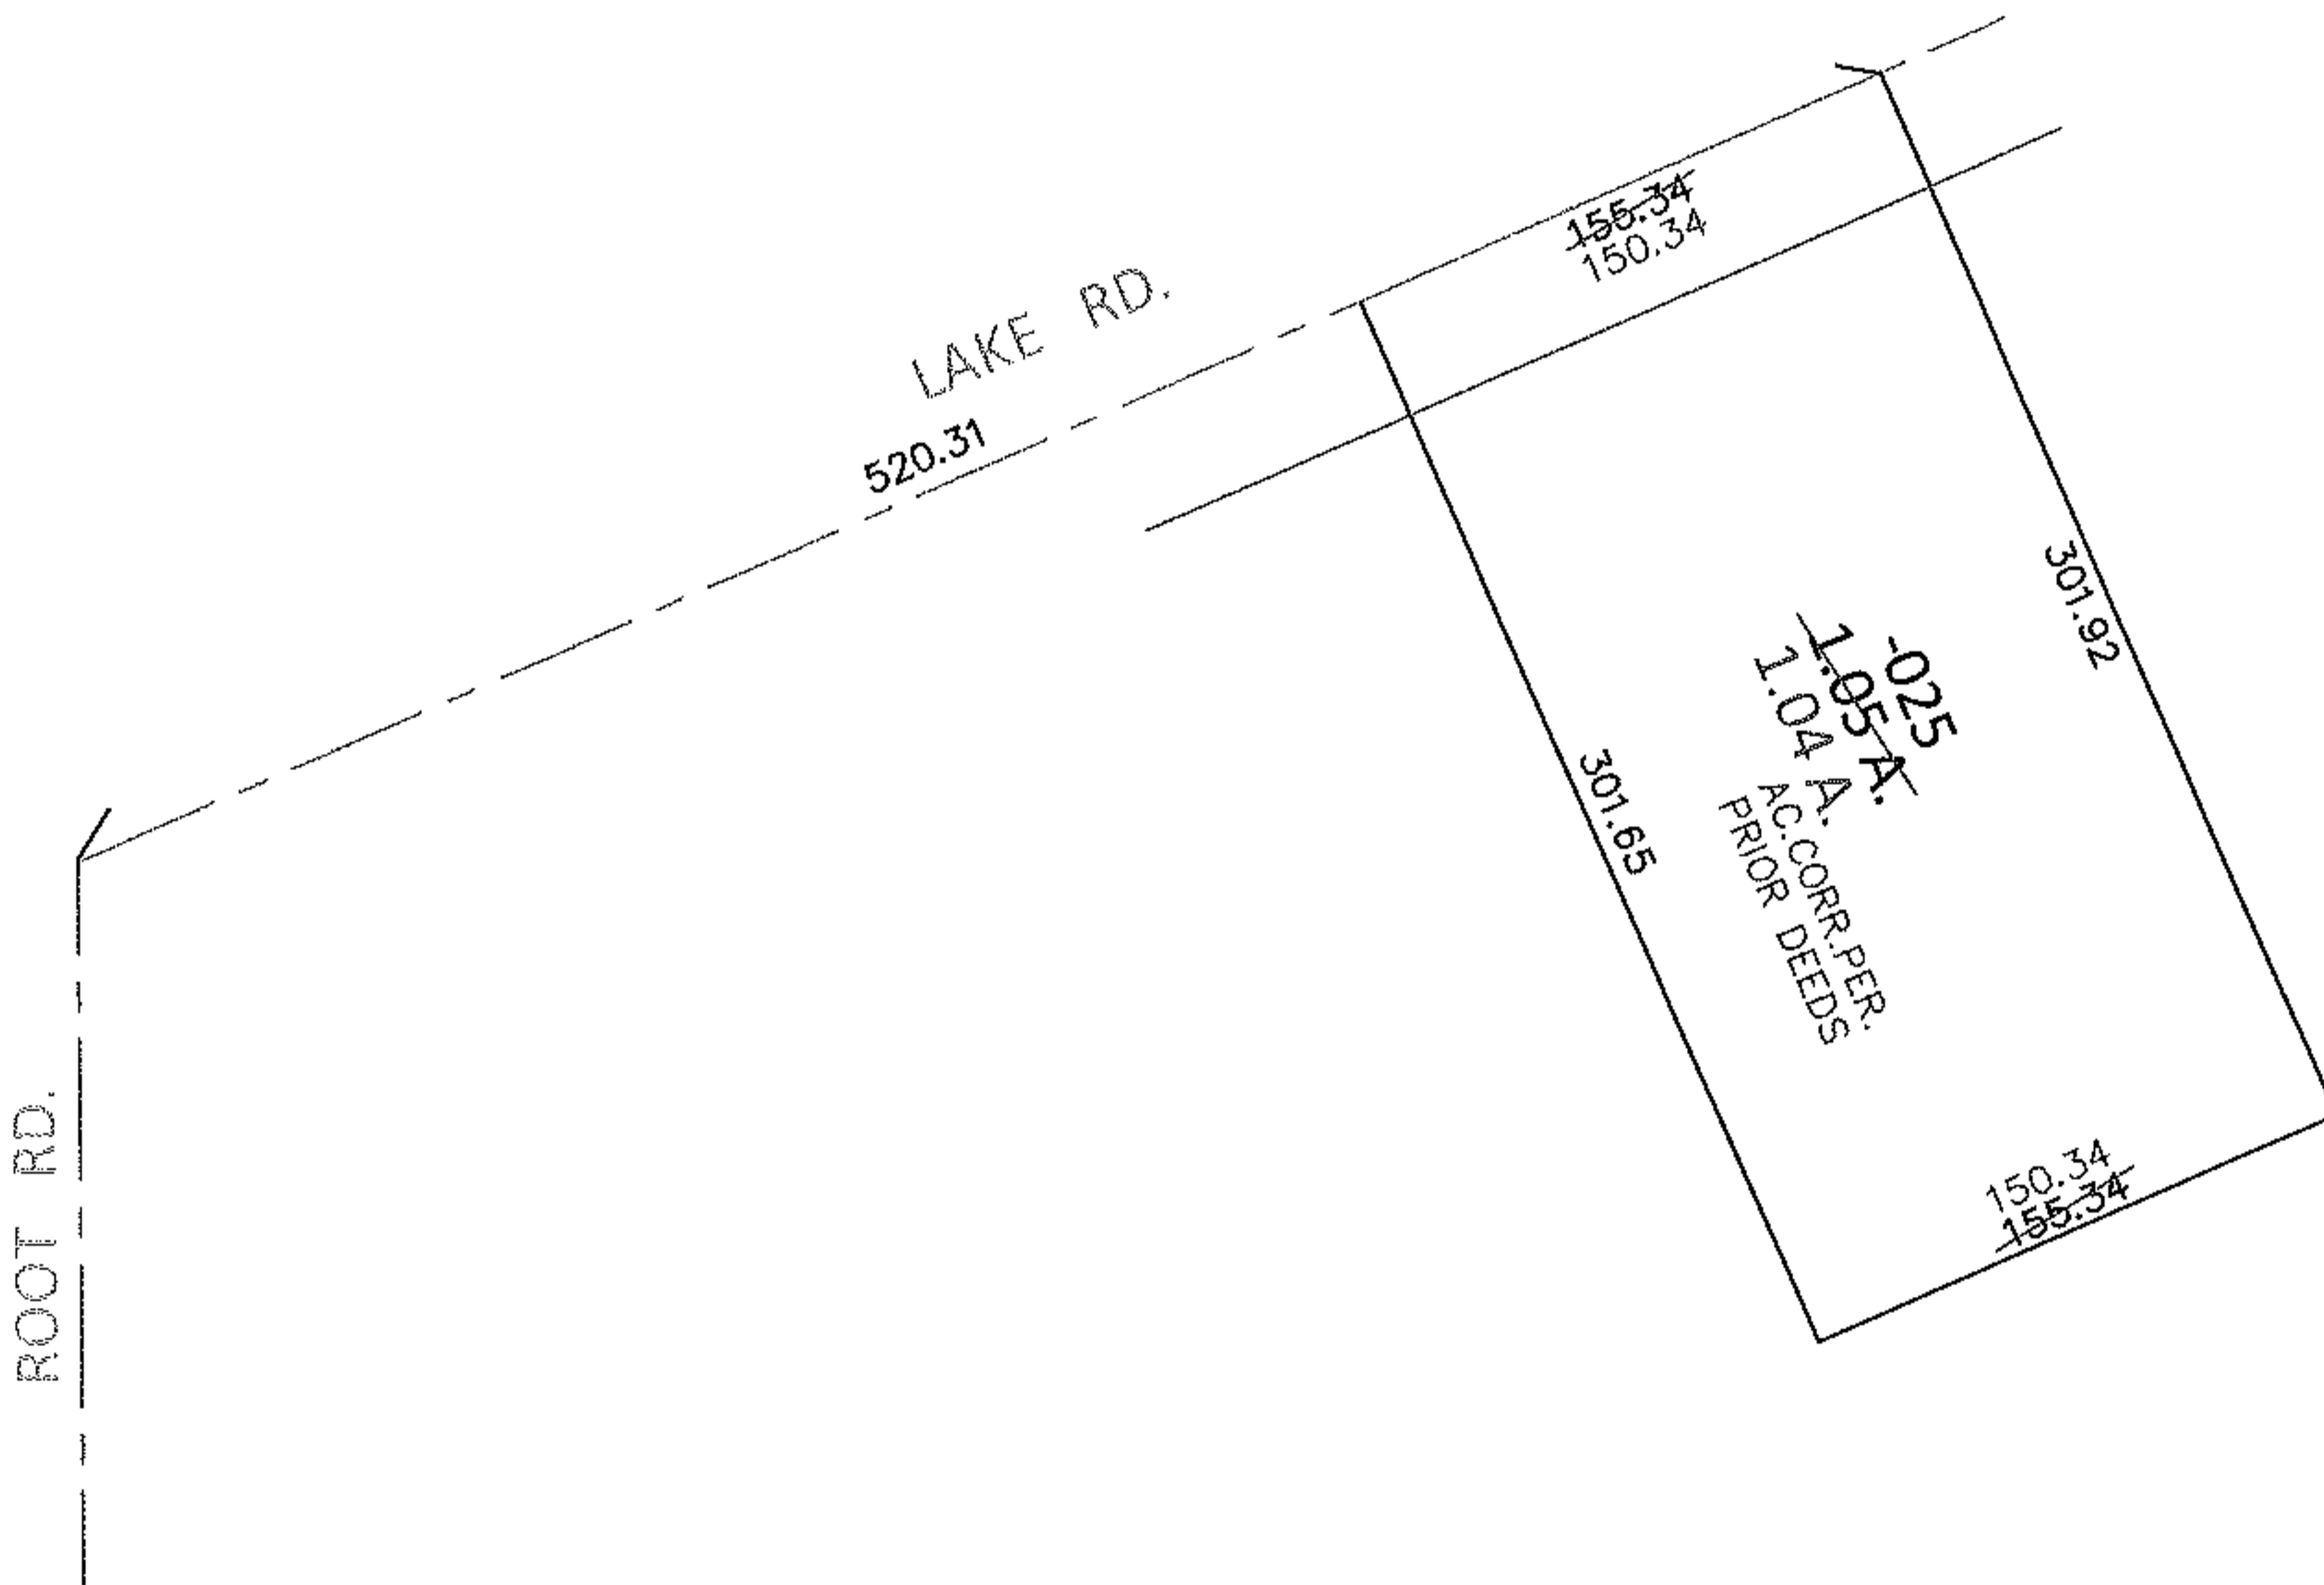

PARENT PARCEL: 03-00-045-102-025

CHILD PARCEL: _____

14-02936-A

STARTING POINT: INTERSECTION OF C/L OF ROOT RD. AND C/L OF LAKE RD.

SPLITS/DEEDS PROCESSED

LORAIN COUNTY TAX MAP DEPARTMENT
226 MIDDLE AVE. ELYRIA, OHIO

SURVEYED BY: N/A

CLOSURE: .01:10,000

MAP PAGE(S): 3-00-045

APPROVED BY: RRM DATE: 5-7-14

SCALE: 1"= 100 PRIOR INST.: 20140500277